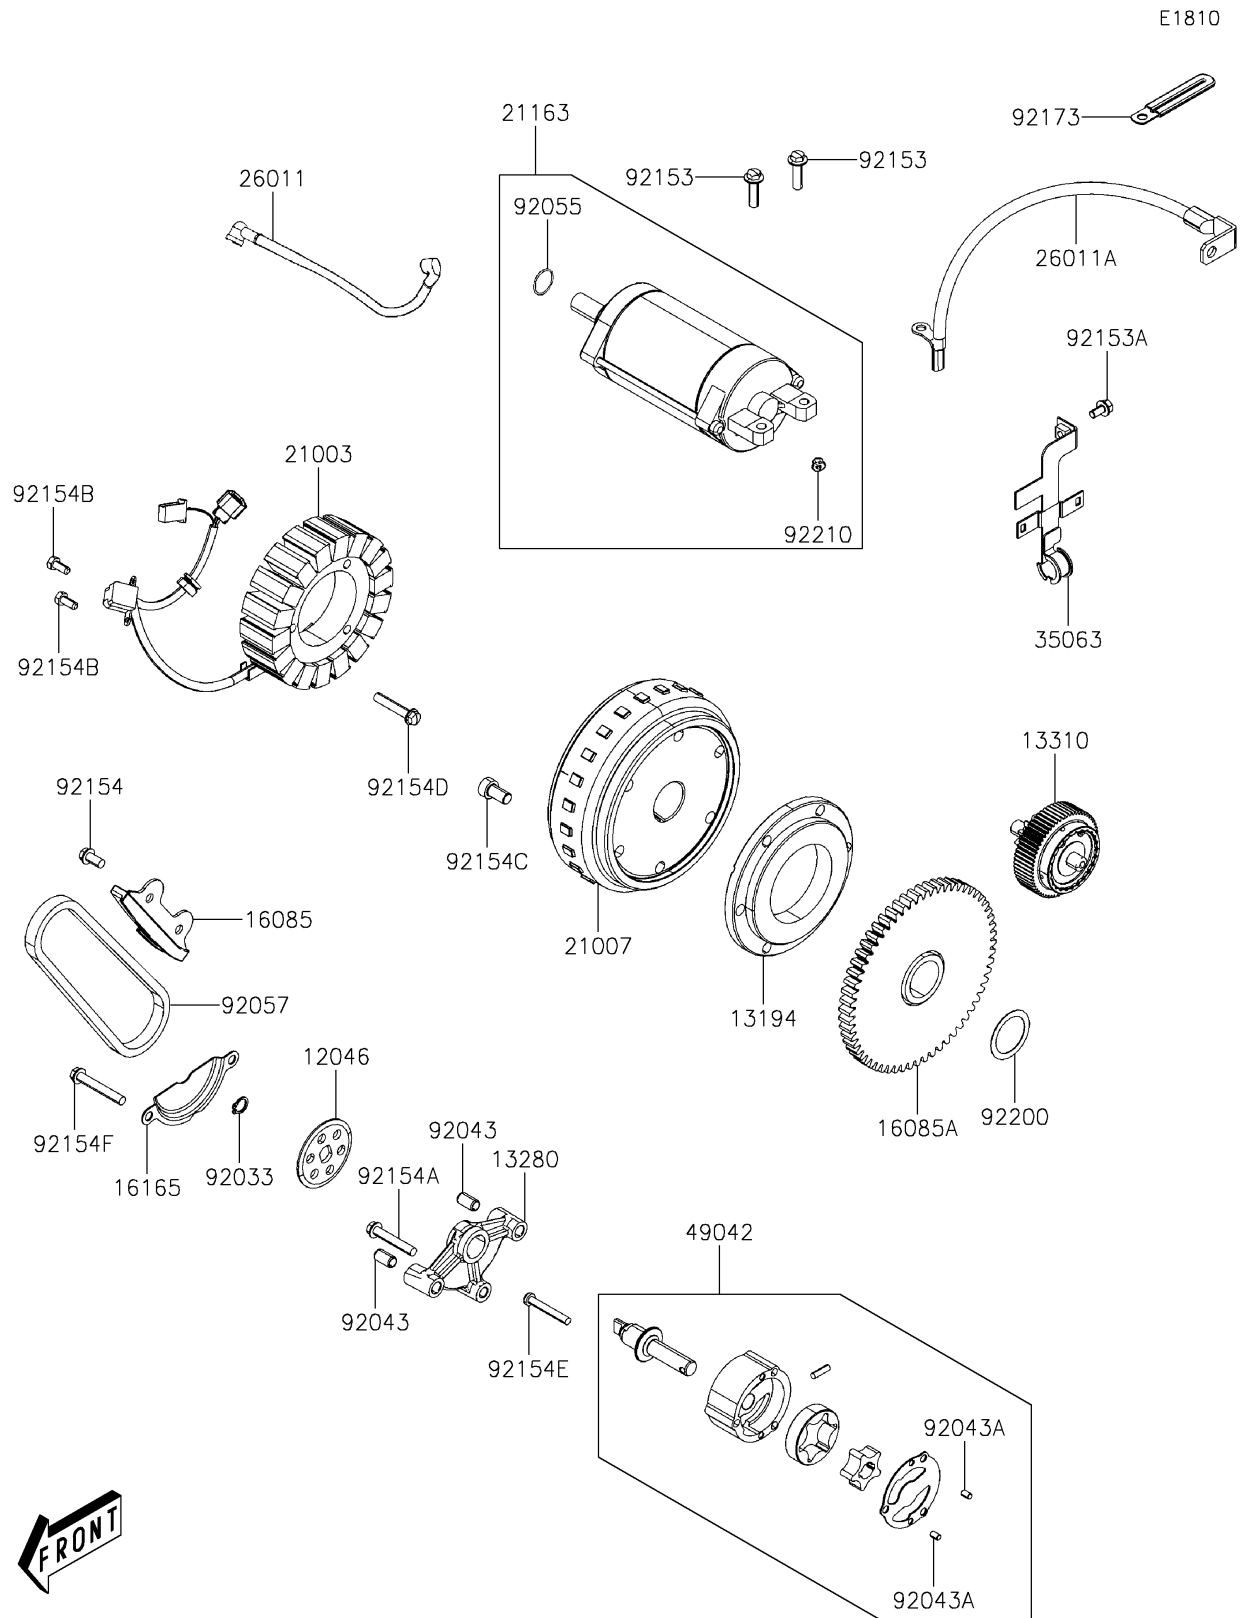

# 2025 Mule PRO-MX EPS LE PARTS DIAGRAM

Generator

## 2025 Mule PRO-MX EPS LE PARTS LIST

### Generator

ITEM NAME	PART NUMBER	QUANTITY
SPROCKET,OIL PUMP DRIVE (Ref # 12046)	12046-Y006	1
CLUTCH-ONEWAY (Ref # 13194)	13194-Y001	1
HOLDER,OIL PUMP SHAFT (Ref # 13280)	13280-Y018	1
SHAFT-ASSY,REDUCTION (Ref # 13310)	13310-Y004	1
GEAR,START REDUCTION (Ref # 16085)	16085-Y017	1
GEAR,STARTING CLUTCH (Ref # 16085A)	16085-Y018	1
SEPARATOR,OIL (Ref # 16165)	16165-Y007	1
STATOR (Ref # 21003)	21003-Y010	1
ROTOR (Ref # 21007)	21007-Y010	1
STARTER-ELECTRIC (Ref # 21163)	21163-Y006	1
WIRE-LEAD,STARTER MOTOR (Ref # 26011)	26011-Y010	1
WIRE-LEAD,EARTH (Ref # 26011A)	26011-Y013	1
STAY (Ref # 35063)	35063-Y036	1
PUMP-OIL,ASSY (Ref # 49042)	49042-Y006	1
RING-SNAP,10MM (Ref # 92033)	92033-Y019	1
PIN,8X14 (Ref # 92043)	92043-Y012	2
PIN,DOWEL,4X65 (Ref # 92043A)	92043-Y015	2
RING-O,24.4X3.1 (Ref # 92055)	92055-Y025	1
CHAIN,OIL PUMP (Ref # 92057)	92057-Y013	1
BOLT,FLANGE,6X22 (Ref # 92153)	92153-Y003	2
BOLT,5X10 (Ref # 92153A)	92153-Y058	1
BOLT,FLANGE,6X12 (Ref # 92154)	92154-Y035	2
BOLT,FLANGE,6X35 (Ref # 92154A)	92154-Y069	1
BOLT,HEX,5X12 (Ref # 92154B)	92154-Y111	2
BOLT,8X15 (Ref # 92154C)	92154-Y123	6
BOLT,FLANGE,6X32 (Ref # 92154D)	92154-Y128	3
BOLT,5X35 (Ref # 92154E)	92154-Y185	3
BOLT,FLANGE,6X40 (Ref # 92154F)	92154-Y209	2
CLAMP (Ref # 92173)	92173-Y004	1

### Generator

ITEM NAME	PART NUMBER	QUANTITY
WASHER,27.2X36X0.5 (Ref # 92200)	92200-Y097	1
NUT,6MM (Ref # 92210)	92210-Y039	1