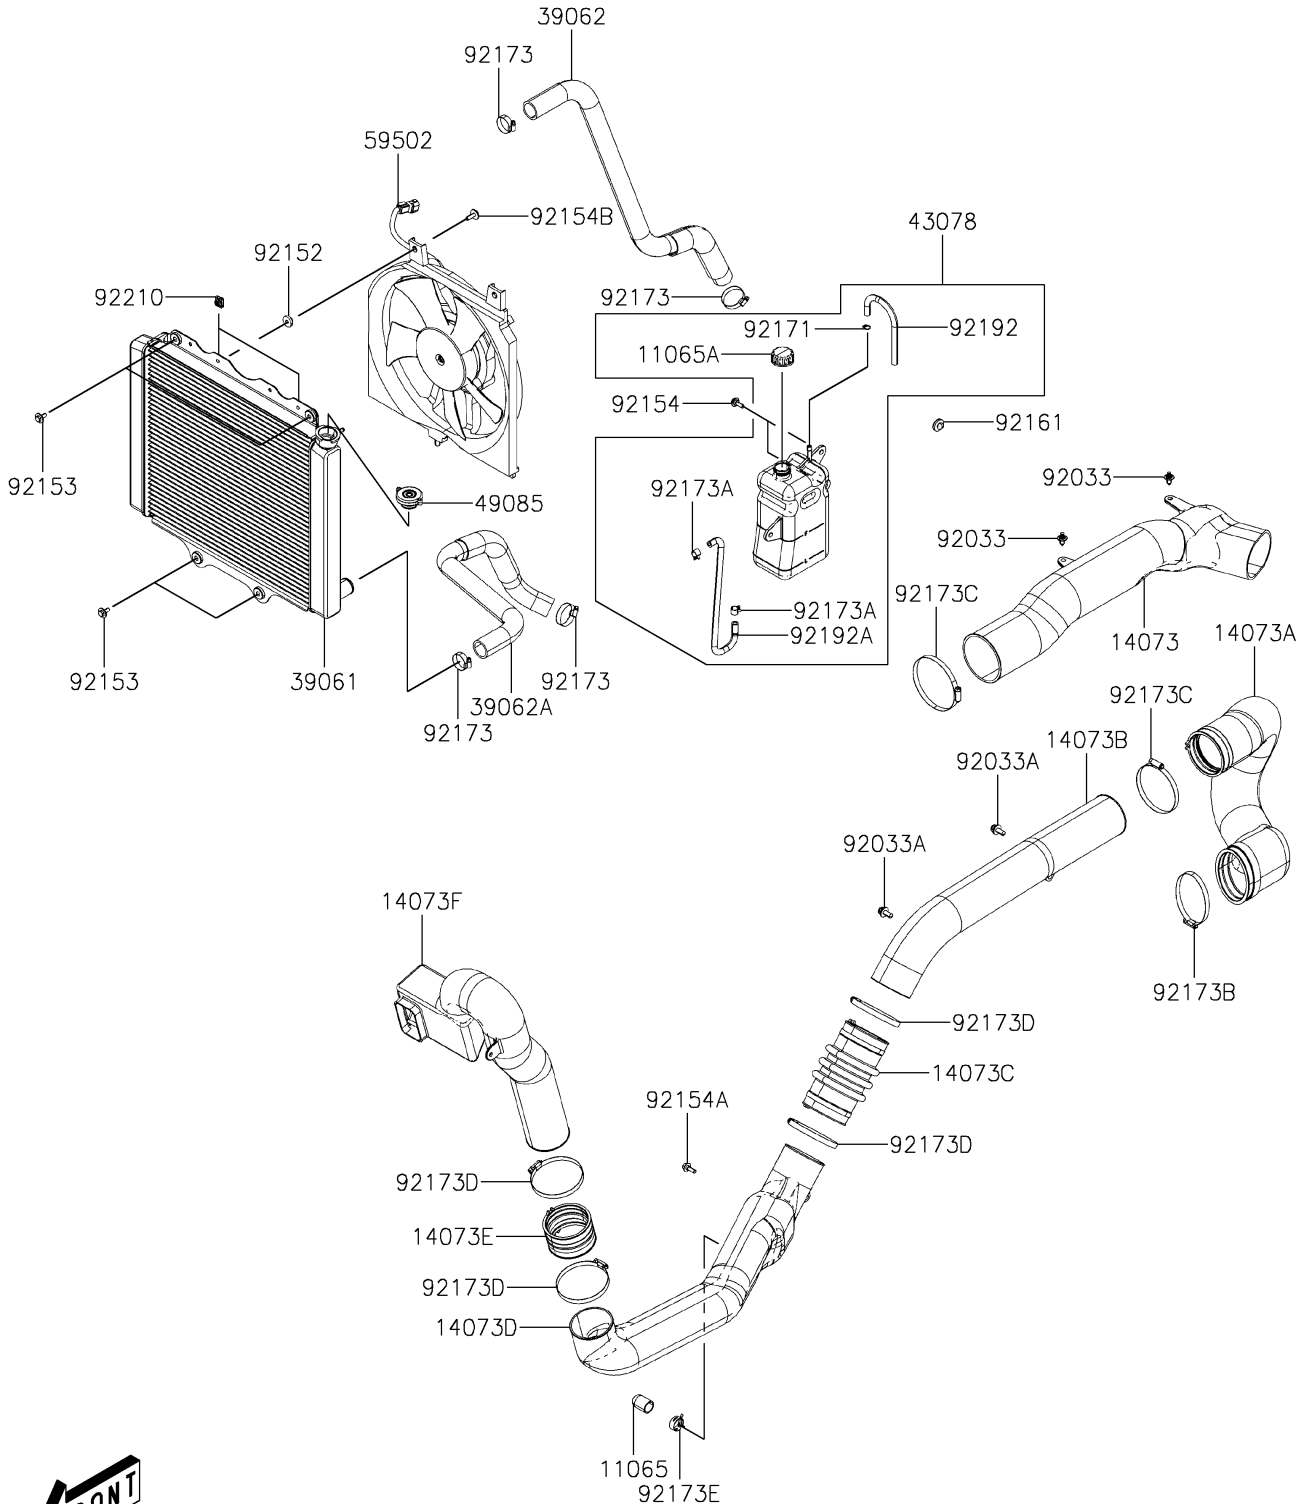

2024 MULE PRO-MX™ LE PARTS DIAGRAM

Cooling

E3035

2024 MULE PRO-MX™ LE PARTS LIST

Cooling

ITEM NAME	PART NUMBER	QUANTITY
CAP,DRAIN (Ref # 11065)	11065-Y036	1
CAP,RESERVE TANK (Ref # 11065A)	11065-Y037	1
DUCT (Ref # 14073)	14073-Y011	1
DUCT,INTAKE (Ref # 14073A)	14073-Y012	1
DUCT,INTAKE (Ref # 14073B)	14073-Y013	1
DUCT,INTAKE (Ref # 14073C)	14073-Y014	1
DUCT,INTAKE (Ref # 14073D)	14073-Y015	1
DUCT,INTAKE (Ref # 14073E)	14073-Y016	1
DUCT,INTAKE (Ref # 14073F)	14073-Y017	1
RADIATOR-ASSY (Ref # 39061)	39061-Y004	1
HOSE-COOLING (Ref # 39062)	39062-Y016	1
HOSE-COOLING (Ref # 39062A)	39062-Y017	1
RESERVOIR (Ref # 43078)	43078-Y004	1
CAP-ASSY-PRESSURE (Ref # 49085)	49085-Y005	1
FAN-ASSY (Ref # 59502)	59502-Y003	1
RING-SNAP (Ref # 92033)	92033-Y033	2
RING-SNAP (Ref # 92033A)	92033-Y035	2
COLLAR (Ref # 92152)	92152-Y072	2
BOLT,6X20 (Ref # 92153)	92153-Y019	4
BOLT,6X18 (Ref # 92154)	92154-Y177	2
BOLT,FLANGE,6MM (Ref # 92154A)	92154-Y180	1
BOLT,6X22 (Ref # 92154B)	92154-Y191	2
DAMPER (Ref # 92161)	92161-Y048	1
CLAMP (Ref # 92171)	92171-Y011	1
CLAMP,28.6MM (Ref # 92173)	92173-1205	4
CLAMP,10.5 (Ref # 92173A)	92173-Y023	2
CLAMP (Ref # 92173B)	92173-Y062	1
CLAMP (Ref # 92173C)	92173-Y064	2
CLAMP (Ref # 92173D)	92173-Y066	4

2024 MULE PRO-MX™ LE PARTS LIST

Cooling

ITEM NAME	PART NUMBER	QUANTITY
CLAMP (Ref # 92173E)	92173-Y082	1
TUBE,DRAIN (Ref # 92192)	92192-Y069	1
TUBE (Ref # 92192A)	92192-Y070	1
NUT,6MM (Ref # 92210)	92210-Y089	2