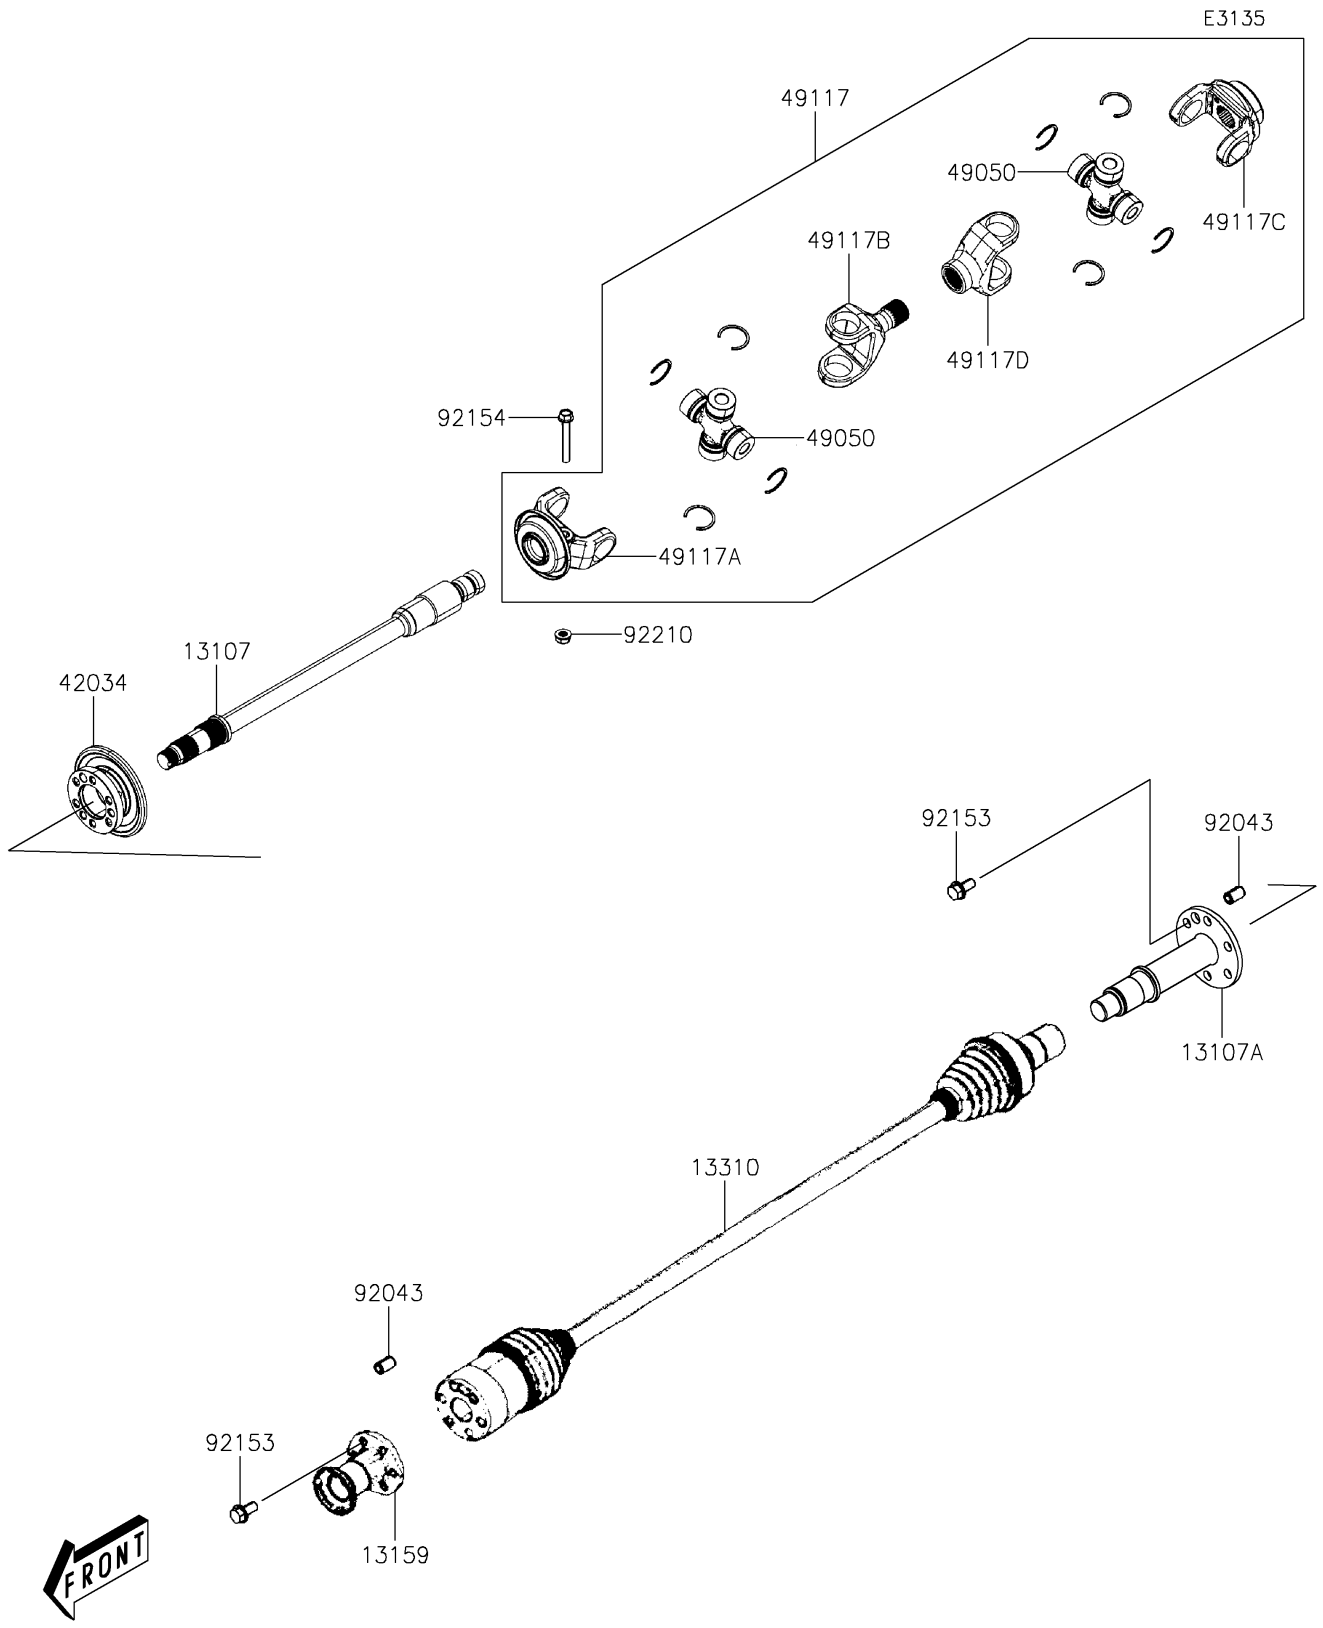

2023 MULE PRO-MX™ EPS LE PARTS DIAGRAM

Drive Shaft-Propeller

2023 MULE PRO-MX™ EPS LE PARTS LIST

Drive Shaft-Propeller

ITEM NAME	PART NUMBER	QUANTITY
SHAFT,FINAL (Ref # 13107)	13107-Y027	1
SHAFT (Ref # 13107A)	13107-Y030	1
CONNECTOR,FR PROPELLER SHAFT (Ref # 13159)	13159-Y002	1
SHAFT-ASSY,PROPELLER (Ref # 13310)	13310-Y003	1
COUPLING (Ref # 42034)	42034-Y003	1
SPIDER (Ref # 49050)	49050-Y001	2
YOKE,DRIVE FRONT ASSY (Ref # 49117)	49117-Y001	1
YOKE (Ref # 49117A)	49117-Y002	1
YOKE (Ref # 49117B)	49117-Y003	1
YOKE (Ref # 49117C)	49117-Y004	1
YOKE (Ref # 49117D)	49117-Y005	1
PIN,10X16 (Ref # 92043)	92043-Y046	2
BOLT,FLANGE,8X16 (Ref # 92153)	92153-Y032	12
BOLT,SPECIAL,8X52 (Ref # 92154)	92154-Y168	1
NUT,8MM (Ref # 92210)	92210-Y076	1