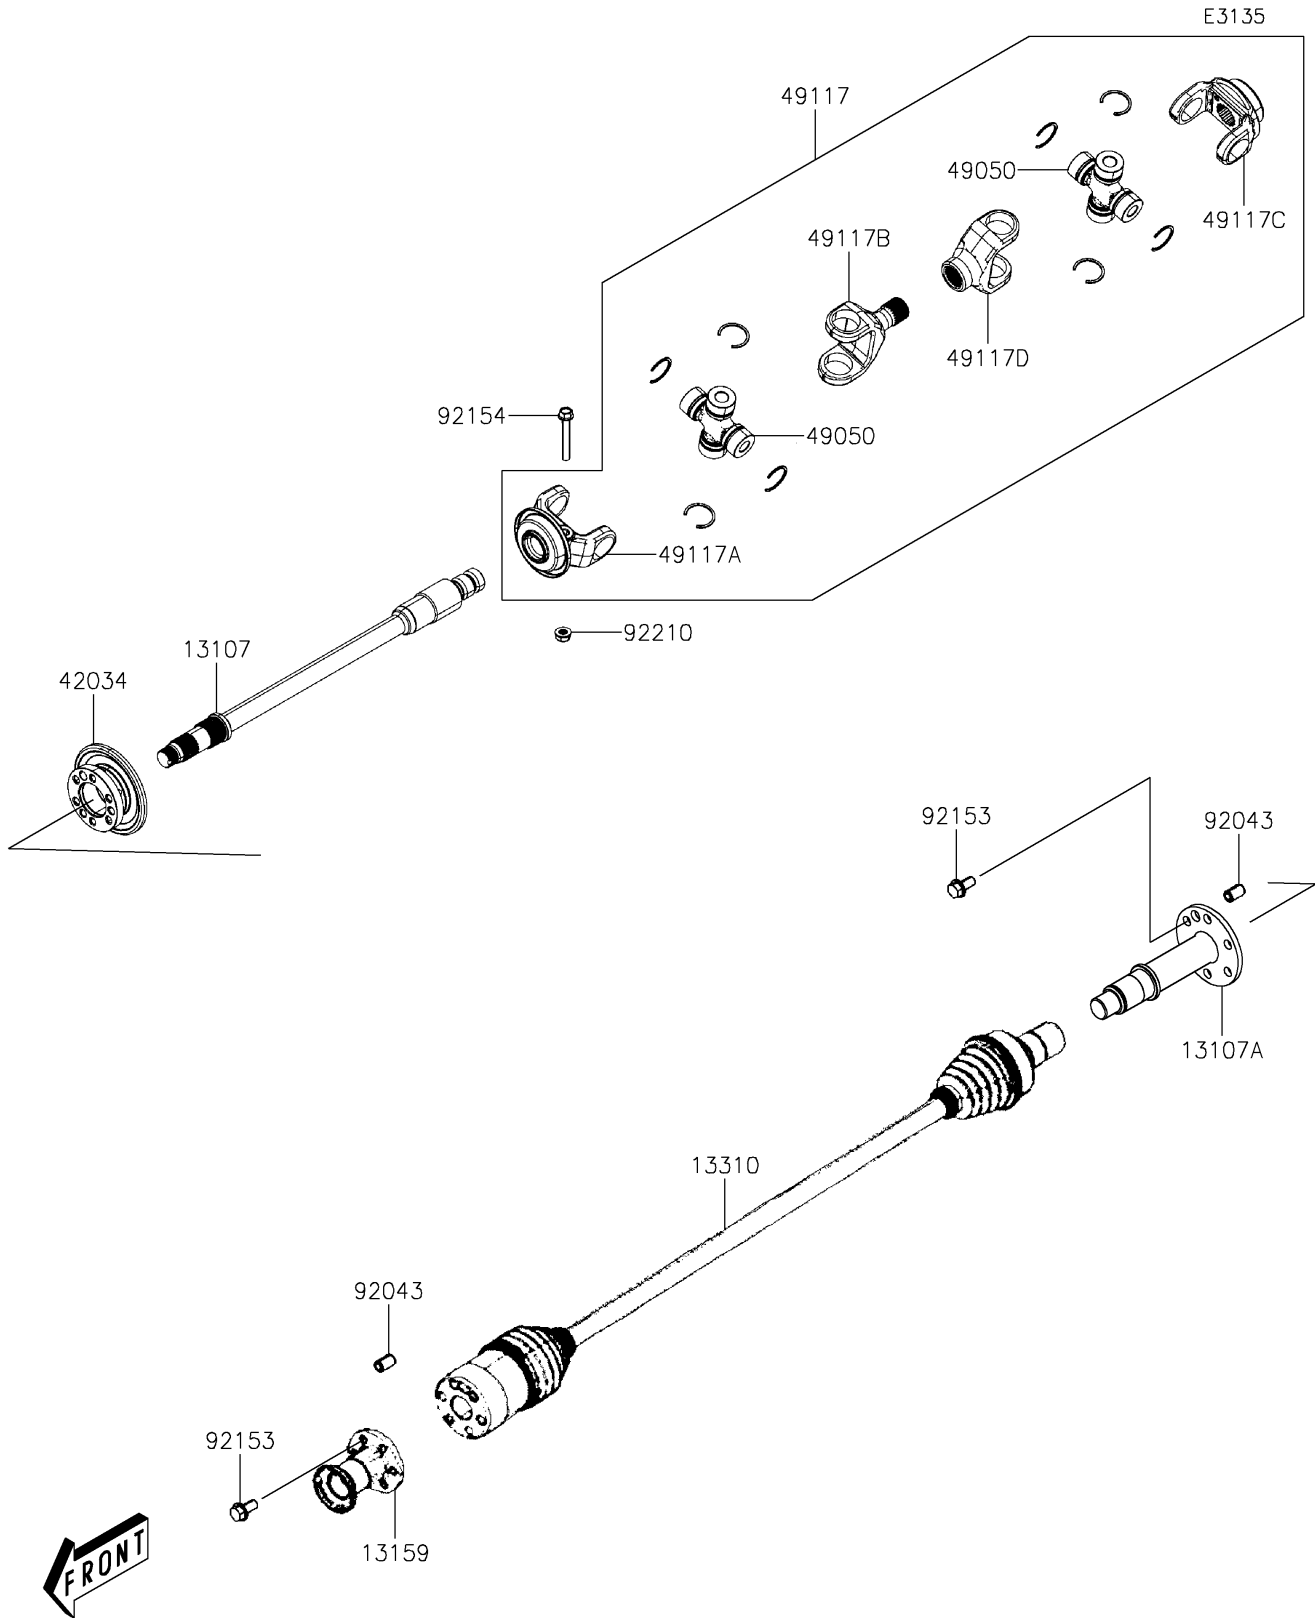

2024 Mule PRO-MX EPS LE PARTS DIAGRAM

Drive Shaft-Propeller

2024 Mule PRO-MX EPS LE PARTS LIST

Drive Shaft-Propeller

ITEM NAME	PART NUMBER	QUANTITY
SHAFT,FINAL (Ref # 13107)	13107-Y027	1
SHAFT (Ref # 13107A)	13107-Y030	1
CONNECTOR,FR PROPELLER SHAFT (Ref # 13159)	13159-Y002	1
SHAFT-ASSY,PROPELLER (Ref # 13310)	13310-Y003	1
COUPLING (Ref # 42034)	42034-Y003	1
SPIDER (Ref # 49050)	49050-Y001	2
YOKE,DRIVE FRONT ASSY (Ref # 49117)	49117-Y001	1
YOKE (Ref # 49117A)	49117-Y002	1
YOKE (Ref # 49117B)	49117-Y003	1
YOKE (Ref # 49117C)	49117-Y004	1
YOKE (Ref # 49117D)	49117-Y005	1
PIN,10X16 (Ref # 92043)	92043-Y046	2
BOLT,FLANGE,8X16 (Ref # 92153)	92153-Y032	12
BOLT,SPECIAL,8X52 (Ref # 92154)	92154-Y168	1
NUT,8MM (Ref # 92210)	92210-Y076	1