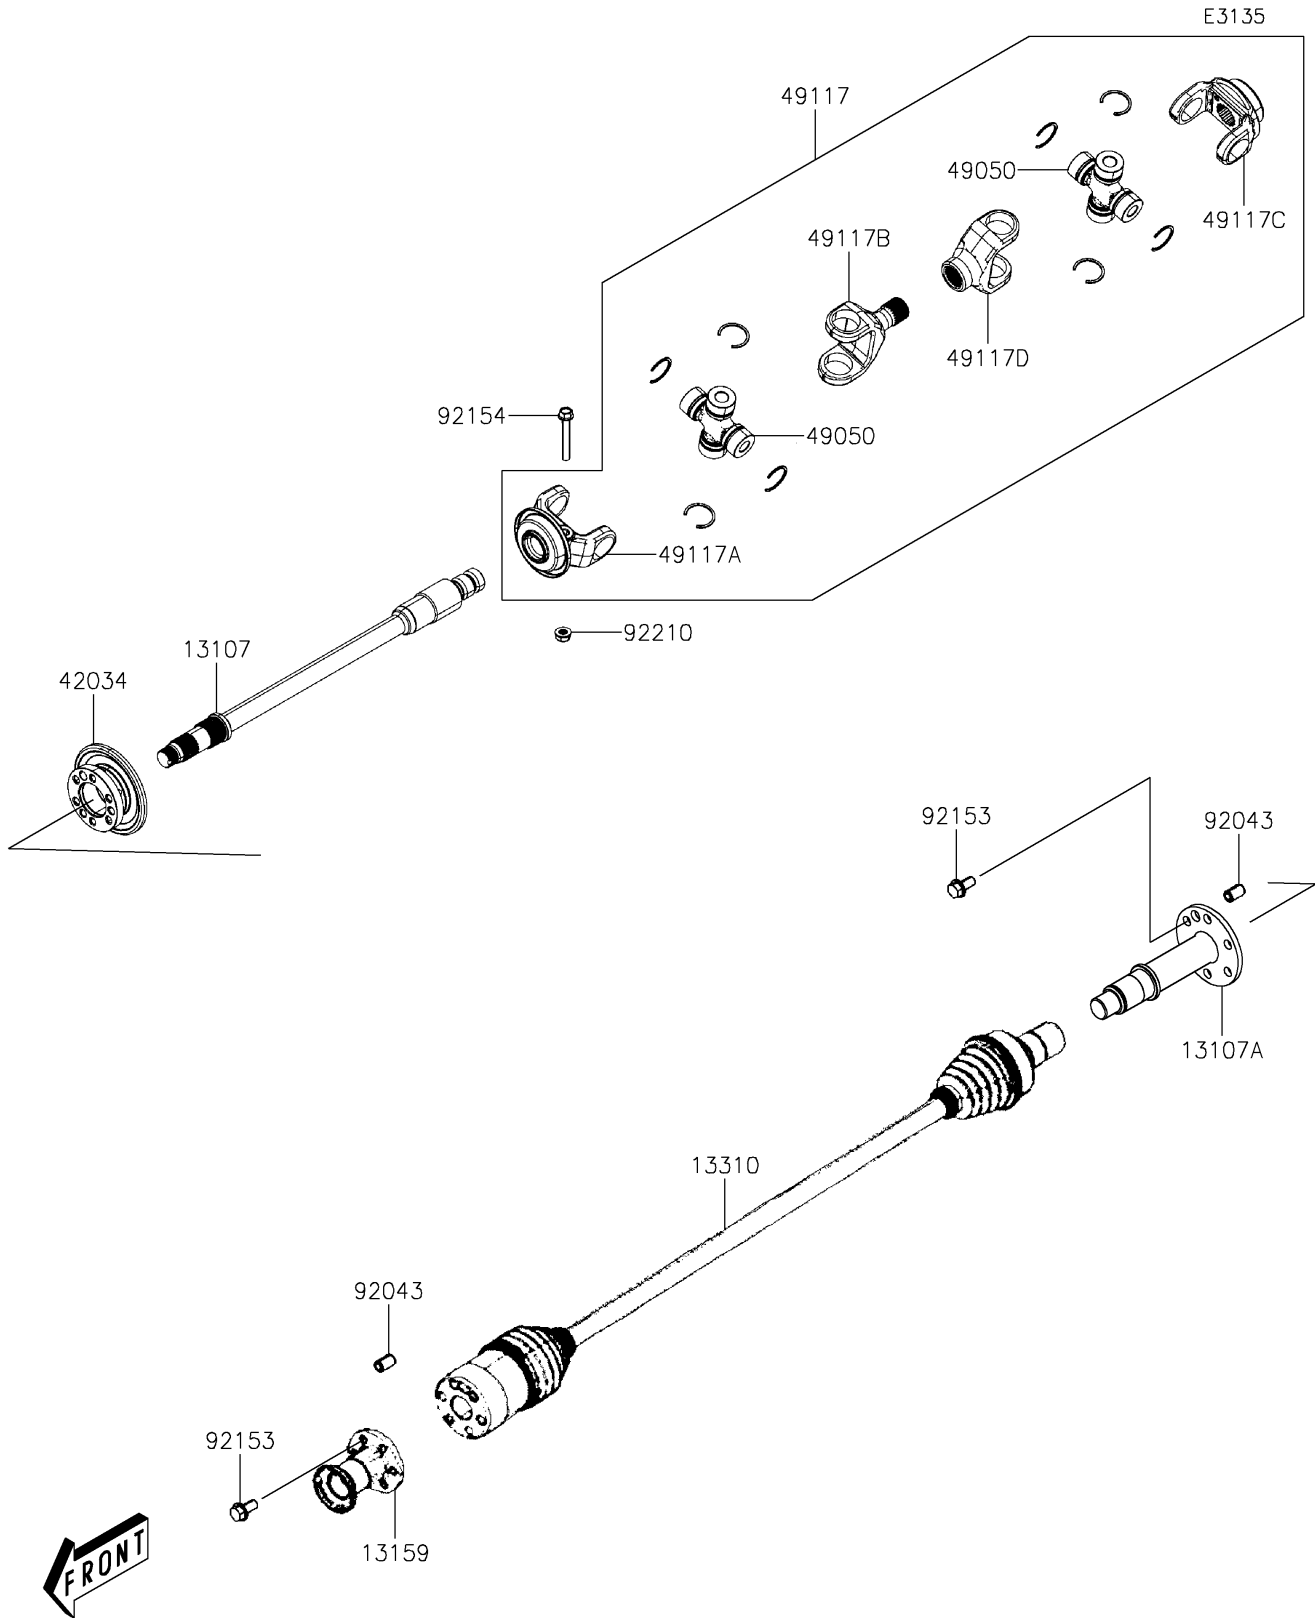

2024 MULE PRO-MX™ LE PARTS DIAGRAM

Drive Shaft-Propeller

2024 MULE PRO-MX™ LE PARTS LIST

Drive Shaft-Propeller

ITEM NAME	PART NUMBER	QUANTITY
SHAFT,FINAL (Ref # 13107)	13107-Y027	1
SHAFT (Ref # 13107A)	13107-Y030	1
CONNECTOR,FR PROPELLER SHAFT (Ref # 13159)	13159-Y002	1
SHAFT-ASSY,PROPELLER (Ref # 13310)	13310-Y003	1
COUPLING (Ref # 42034)	42034-Y003	1
SPIDER (Ref # 49050)	49050-Y001	2
YOKE,DRIVE FRONT ASSY (Ref # 49117)	49117-Y001	1
YOKE (Ref # 49117A)	49117-Y002	1
YOKE (Ref # 49117B)	49117-Y003	1
YOKE (Ref # 49117C)	49117-Y004	1
YOKE (Ref # 49117D)	49117-Y005	1
PIN,10X16 (Ref # 92043)	92043-Y046	2
BOLT,FLANGE,8X16 (Ref # 92153)	92153-Y032	12
BOLT,SPECIAL,8X52 (Ref # 92154)	92154-Y168	1
NUT,8MM (Ref # 92210)	92210-Y076	1