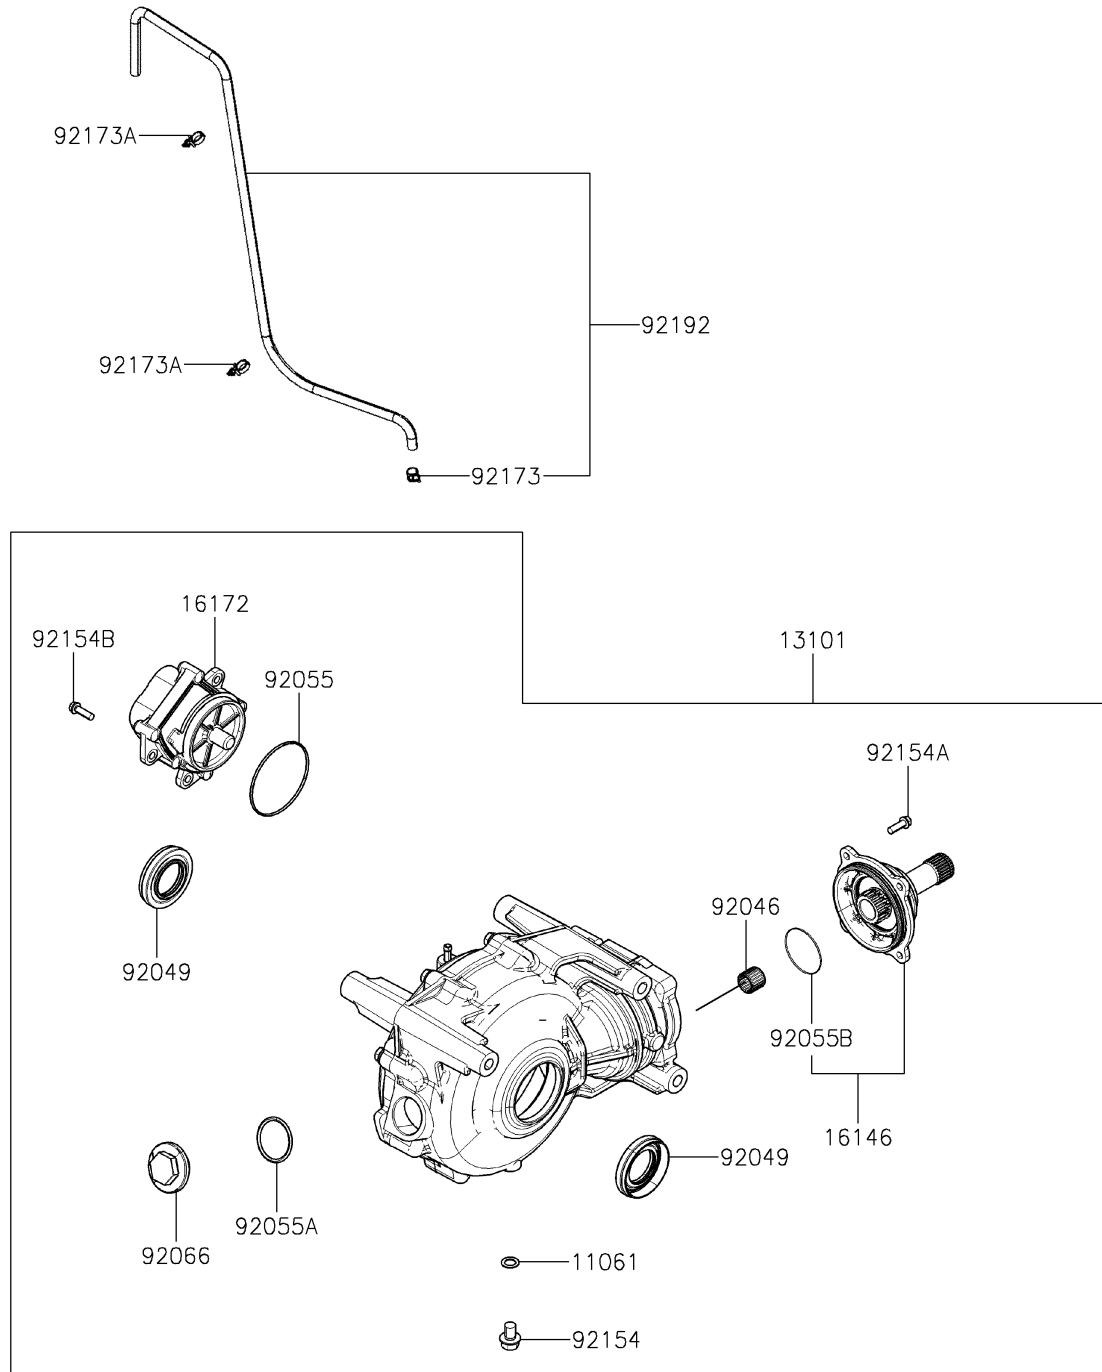

2024 MULE PRO-MX™ LE PARTS DIAGRAM

Drive Shaft-Front

E3136

2024 MULE PRO-MX™ LE PARTS LIST

Drive Shaft-Front

ITEM NAME	PART NUMBER	QUANTITY
GASKET (Ref # 11061)	11061-Y067	1
GEAR-ASSY,FR (Ref # 13101)	13101-Y004	1
COVER-ASSY (Ref # 16146)	16146-Y002	1
ACTUATOR (Ref # 16172)	16172-0030	1
BEARING-NEEDLE,16X20X16.8 (Ref # 92046)	92046-0630	1
SEAL-OIL (Ref # 92049)	92049-0749	2
RING-O (Ref # 92055)	92055-Y070	1
RING-O (Ref # 92055A)	92055-Y071	1
RING-O (Ref # 92055B)	92055-Y073	1
PLUG (Ref # 92066)	92066-Y022	1
BOLT,FLANGE,10X14 (Ref # 92154)	92154-Y219	1
BOLT,FLANGE,6X18 (Ref # 92154A)	92154-Y222	4
BOLT,FLANGE,6X20 (Ref # 92154B)	92154-Y223	3
CLAMP,10.5 (Ref # 92173)	92173-Y023	1
CLAMP (Ref # 92173A)	92173-Y078	2
TUBE,DIFF CASE (Ref # 92192)	92192-Y071	1