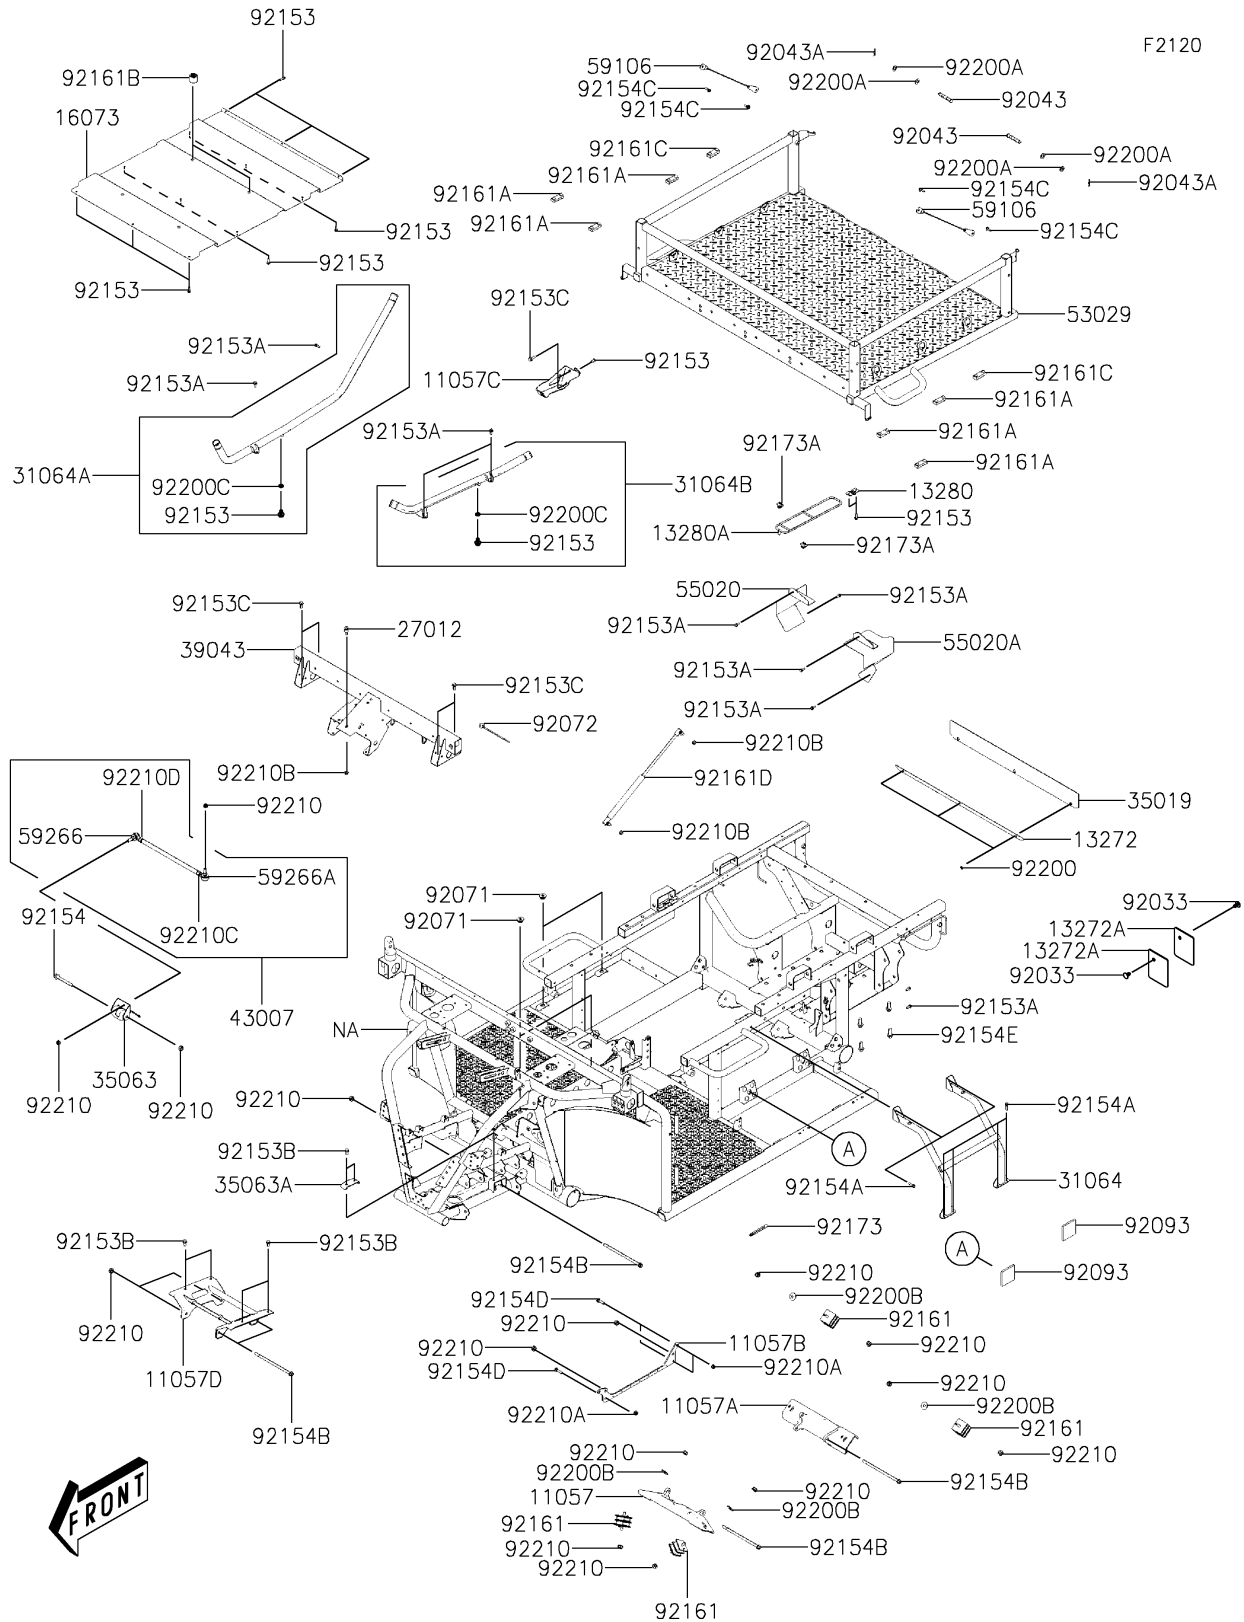

# 2024 MULE PRO-MX™ LE PARTS DIAGRAM

## Frame

### Frame

ITEM NAME	PART NUMBER	QUANTITY
BAND (Ref # 92072)	92072-Y020	1
SEAL (Ref # 92093)	92093-Y032	2
BOLT,FLANGE,6X12 (Ref # 92153)	92153-Y023	17
BOLT,FLANGE,6X16 (Ref # 92153A)	92153-Y025	10
BOLT,FLANGE,8X16 (Ref # 92153B)	92153-Y032	6
BOLT,FLANGE,8X20 (Ref # 92153C)	92153-Y033	6
BOLT,FLANGE,10X85 (Ref # 92154)	92154-Y047	1
BOLT,FLANGE,6X25 (Ref # 92154A)	92154-Y130	6
BOLT,FLANGE,10X200 (Ref # 92154B)	92154-Y169	5
BOLT,6X20 (Ref # 92154C)	92154-Y179	4
BOLT,FLANGE,8X30 (Ref # 92154D)	92154-Y198	4
BOLT,FLANGE,12X40 (Ref # 92154E)	92154-Y206	4
DAMPER (Ref # 92161)	92161-2083	4
DAMPER,CARGO BED (Ref # 92161A)	92161-Y047	6
DAMPER,HEAT SHIELD (Ref # 92161B)	92161-Y049	2
DAMPER,CARGO BED (Ref # 92161C)	92161-Y051	2
DAMPER,GAS (Ref # 92161D)	92161-Y052	1
CLAMP (Ref # 92173)	92173-Y002	1
CLAMP (Ref # 92173A)	92173-Y073	2
WASHER (Ref # 92200)	92200-Y070	3
WASHER,12MM (Ref # 92200A)	92200-Y091	4
WASHER,10.5X30X2 (Ref # 92200B)	92200-Y092	4
WASHER (Ref # 92200C)	92200-Y102	2
NUT,10MM (Ref # 92210)	92210-Y009	16
NUT,FLANGE,8MM (Ref # 92210A)	92210-Y032	4
NUT,8MM (Ref # 92210B)	92210-Y076	3
NUT,HEX,12MM (Ref # 92210C)	92210-Y093	1
NUT,HEX,LEFT HANDED,12MM (Ref # 92210D)	92210-Y094	1