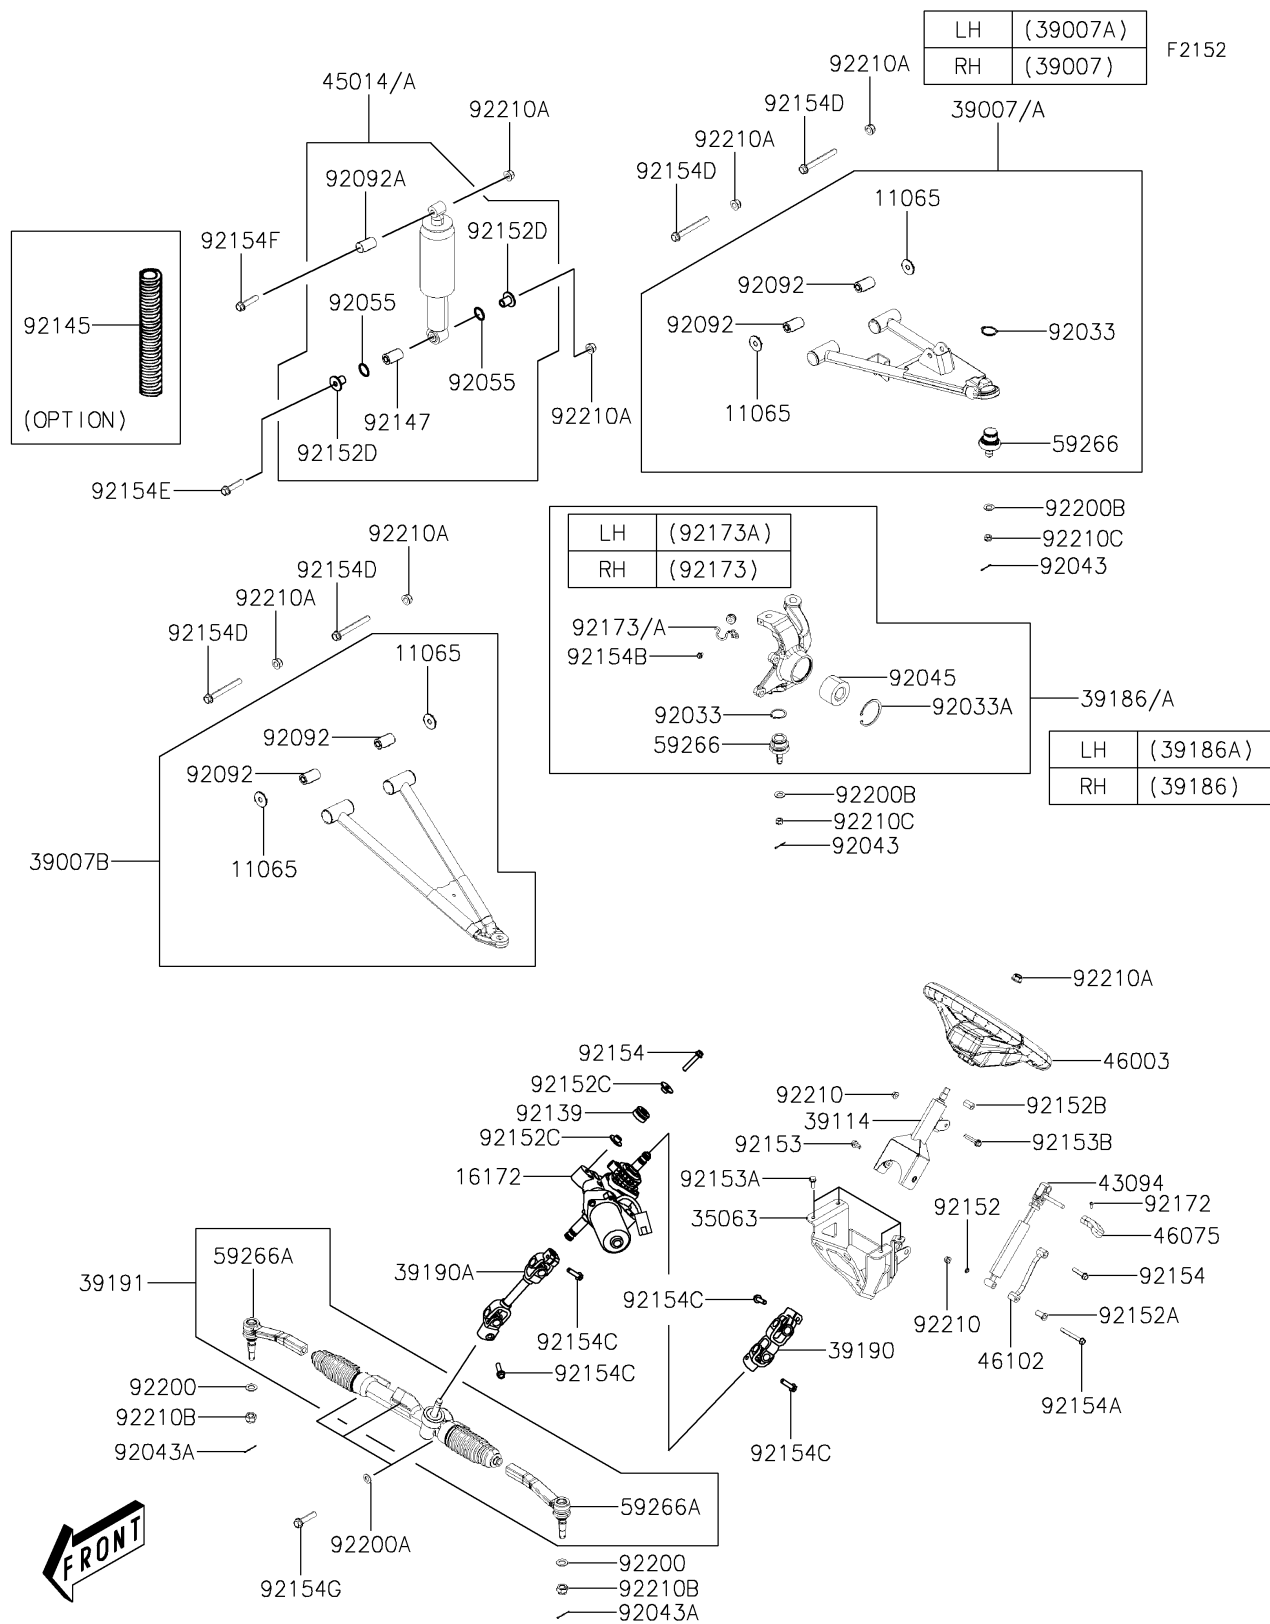

2022 Mule PRO-MX EPS LE PARTS DIAGRAM

Front Suspension

2022 Mule PRO-MX EPS LE PARTS LIST

Front Suspension

ITEM NAME	PART NUMBER	QUANTITY
CAP,ARM (Ref # 11065)	11065-Y039	8
ACTUATOR,EPS (Ref # 16172)	16172-0557	1
STAY,EPS (Ref # 35063)	35063-Y043	1
ARM-SUSP,FR,UPP,RH (Ref # 39007)	39007-Y011	1
ARM-SUSP,FR,UPP,LH (Ref # 39007A)	39007-Y012	1
ARM-SUSP,FR,LWR (Ref # 39007B)	39007-Y013	2
SHAFT-COMP-STRG (Ref # 39114)	39114-Y003	1
KNUCKLE,ASSY,FR,RH (Ref # 39186)	39186-Y005	1
KNUCKLE,ASSY,FR,LH (Ref # 39186A)	39186-Y007	1
SHAFT-ASSY-STEERING,EPS,UPP (Ref # 39190)	39190-Y002	1
SHAFT-ASSY-STEERING,EPS,LWR (Ref # 39190A)	39190-Y003	1
GEAR-ASSY-STEERING (Ref # 39191)	39191-Y001	1
ADJUSTER,HANDLE (Ref # 43094)	43094-Y001	1
SHOCKABSORBER,FR (Ref # 45014)	45014-Y008	2
SHOCKABSORBER,FR (Ref # 45014A)	45014-Y010	2
HANDLE (Ref # 46003)	46003-Y004	1
GRIP,ADJUSTER (Ref # 46075)	46075-Y009	1
ROD,STEERING BRACKET (Ref # 46102)	46102-Y002	1
JOINT-BALL (Ref # 59266)	59266-Y005	4
JOINT-BALL (Ref # 59266A)	59266-Y008	2
RING-SNAP,32MM (Ref # 92033)	92033-Y036	4
RING-SNAP,60MM (Ref # 92033A)	92033-Y037	2
PIN,3X25 (Ref # 92043)	92043-Y009	4
PIN,3X25 (Ref # 92043A)	92043-Y011	2
BEARING-BALL,30X60X37 (Ref # 92045)	92045-0905	2
RING-O (Ref # 92055)	92055-Y074	4
BUSHING-RUBBER (Ref # 92092)	92092-Y005	8
BUSHING-RUBBER (Ref # 92092A)	92092-Y006	2
BUSHING (Ref # 92139)	92139-Y015	3