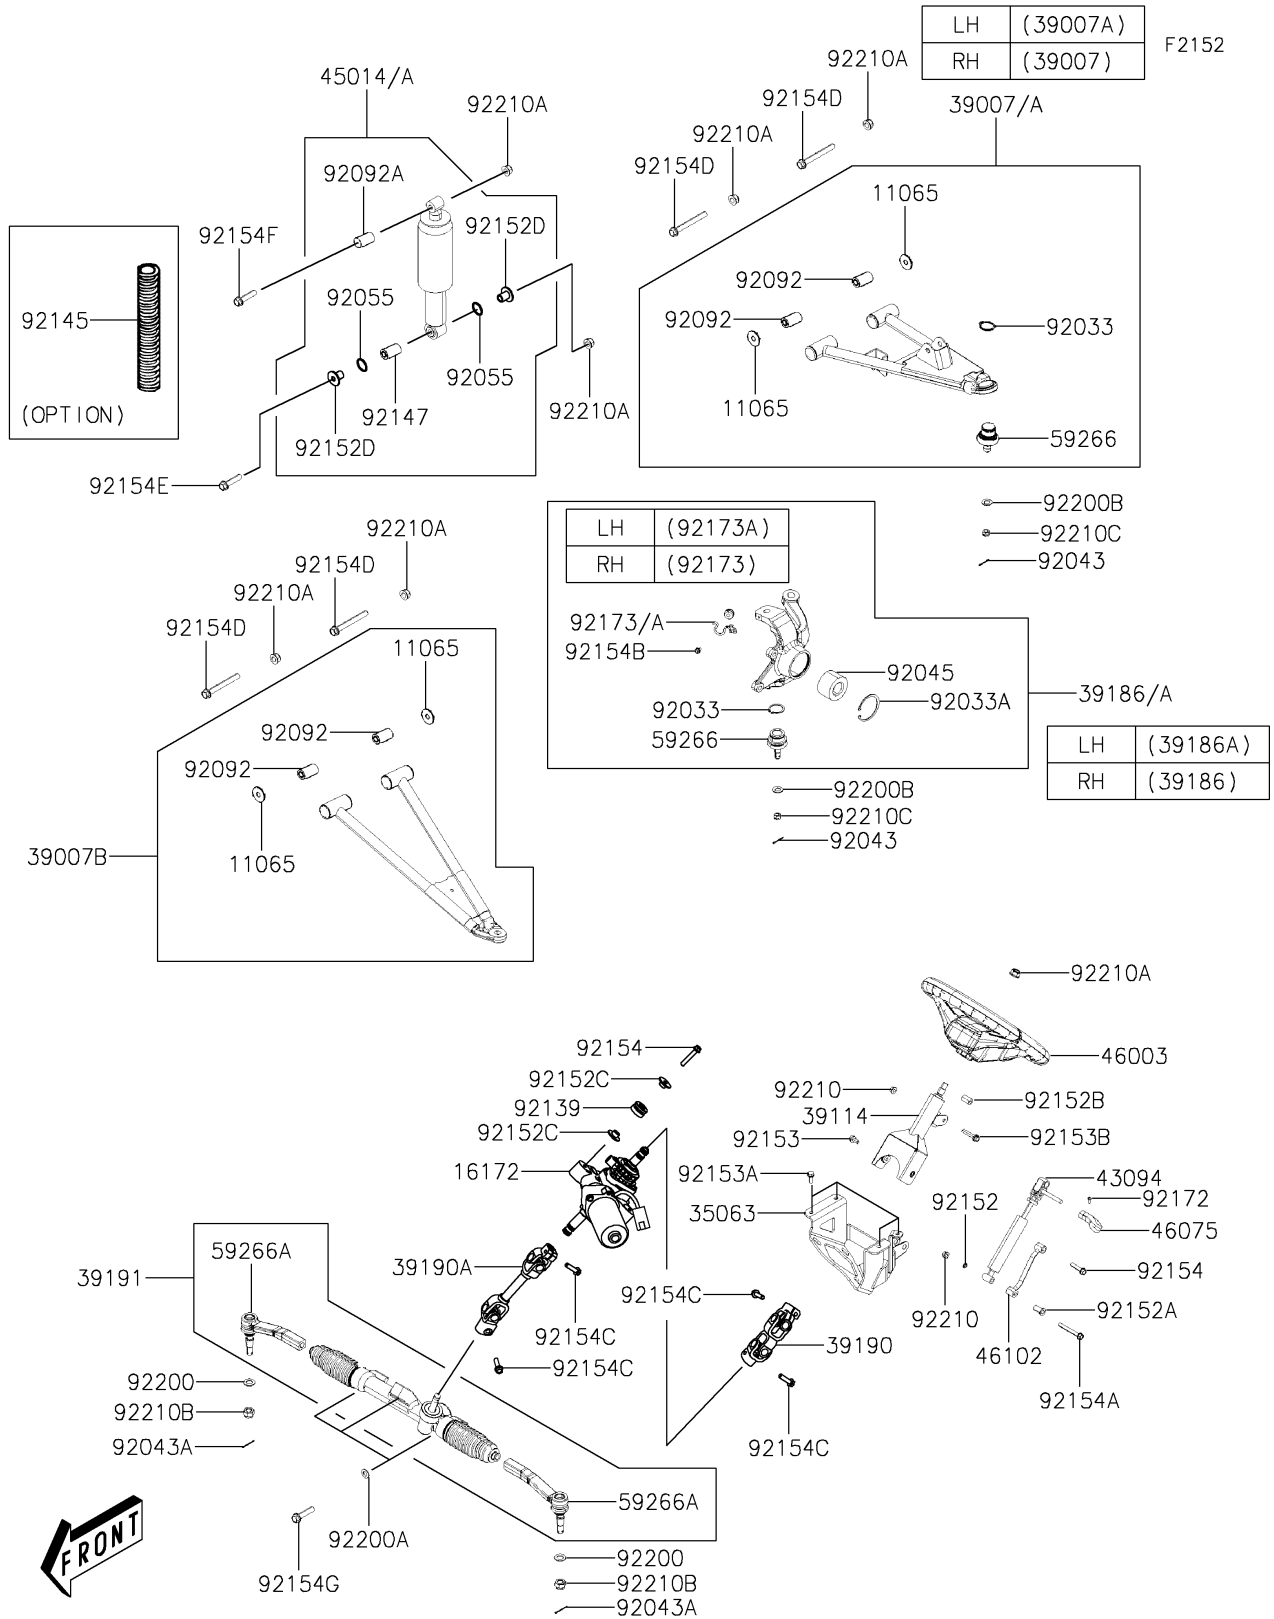

2024 MULE PRO-MX™ LE PARTS DIAGRAM

Front Suspension

2024 MULE PRO-MX™ LE PARTS LIST

Front Suspension

ITEM NAME	PART NUMBER	QUANTITY
CAP,ARM (Ref # 11065)	11065-Y039	8
ACTUATOR,EPS (Ref # 16172)	16172-0557	1
STAY,EPS (Ref # 35063)	35063-Y043	1
ARM-SUSP,FR,UPP,RH (Ref # 39007)	39007-Y011	1
ARM-SUSP,FR,UPP,LH (Ref # 39007A)	39007-Y012	1
ARM-SUSP,FR,LWR (Ref # 39007B)	39007-Y013	2
SHAFT-COMP-STRG (Ref # 39114)	39114-Y003	1
KNUCKLE,ASSY,FR,RH (Ref # 39186)	39186-Y005	1
KNUCKLE,ASSY,FR,LH (Ref # 39186A)	39186-Y007	1
SHAFT-ASSY-STEERING,EPS,UPP (Ref # 39190)	39190-Y002	1
SHAFT-ASSY-STEERING,EPS,LWR (Ref # 39190A)	39190-Y003	1
GEAR-ASSY-STEERING (Ref # 39191)	39191-Y001	1
ADJUSTER,HANDLE (Ref # 43094)	43094-Y001	1
SHOCKABSORBER,FR (Ref # 45014)	45014-Y008	2
SHOCKABSORBER,FR (Ref # 45014A)	45014-Y010	2
HANDLE (Ref # 46003)	46003-Y004	1
GRIP,ADJUSTER (Ref # 46075)	46075-Y009	1
ROD,STEERING BRACKET (Ref # 46102)	46102-Y002	1
JOINT-BALL (Ref # 59266)	59266-Y005	4
JOINT-BALL (Ref # 59266A)	59266-Y008	2
RING-SNAP,32MM (Ref # 92033)	92033-Y036	4
RING-SNAP,60MM (Ref # 92033A)	92033-Y037	2
PIN,3X25 (Ref # 92043)	92043-Y009	4
PIN,3X25 (Ref # 92043A)	92043-Y011	2
BEARING-BALL,30X60X37 (Ref # 92045)	92045-0905	2
RING-O (Ref # 92055)	92055-Y074	4
BUSHING-RUBBER (Ref # 92092)	92092-Y005	8
BUSHING-RUBBER (Ref # 92092A)	92092-Y006	2
BUSHING (Ref # 92139)	92139-Y015	3