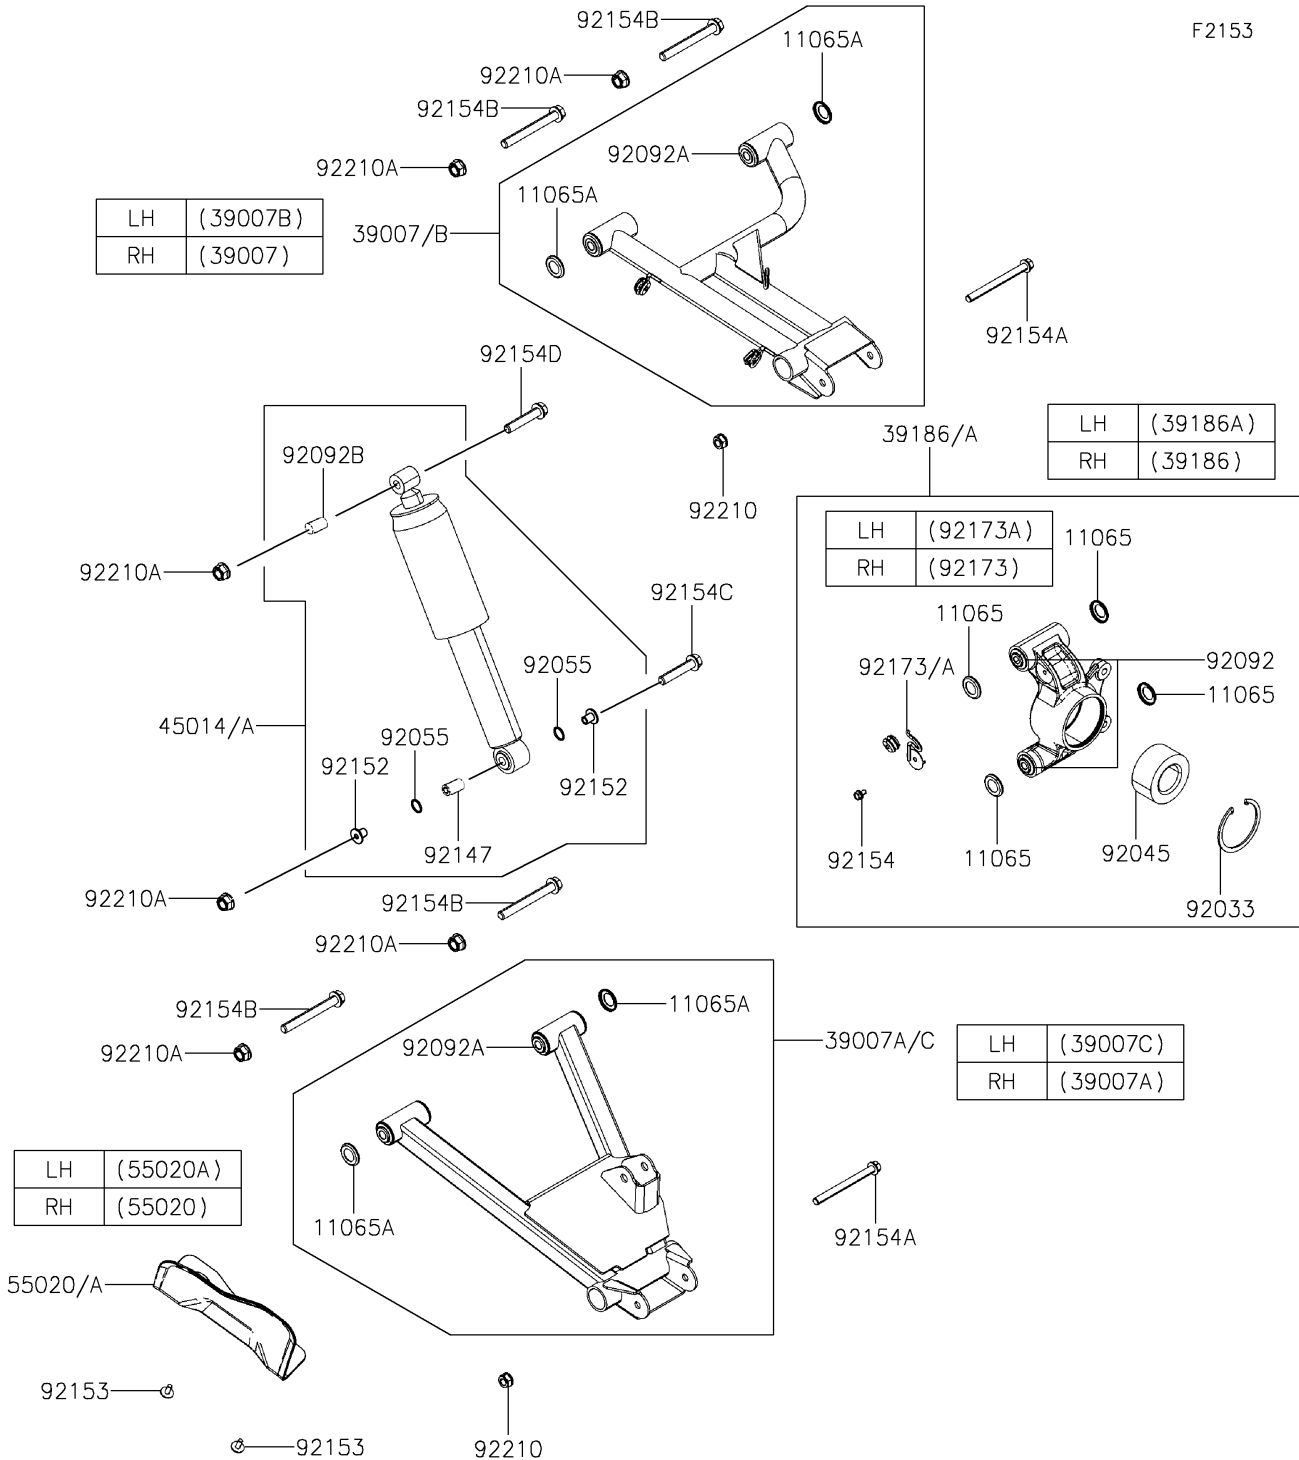

2024 MULE PRO-MX™ LE PARTS DIAGRAM

Rear Suspension

2024 MULE PRO-MX™ LE PARTS LIST

Rear Suspension

ITEM NAME	PART NUMBER	QUANTITY
CAP (Ref # 11065)	11065-Y038	8
CAP,ARM (Ref # 11065A)	11065-Y039	8
ARM-SUSP,RR,UPP,RH (Ref # 39007)	39007-Y014	1
ARM-SUSP,RR,LWR,RH (Ref # 39007A)	39007-Y015	1
ARM-SUSP,RR,UPP,LH (Ref # 39007B)	39007-Y016	1
ARM-SUSP,RR,LWR,LH (Ref # 39007C)	39007-Y017	1
KNUCKLE,RR,RH (Ref # 39186)	39186-Y006	1
KNUCKLE,RR,LH (Ref # 39186A)	39186-Y008	1
SHOCKABSORBER,RR (Ref # 45014)	45014-Y009	2
SHOCKABSORBER,RR (Ref # 45014A)	45014-Y011	2
GUARD,RR,RH,S.BLACK (Ref # 55020)	55020-Y018-933	1
GUARD,RR,LH,S.BLACK (Ref # 55020A)	55020-Y019-933	1
RING-SNAP (Ref # 92033)	92033-Y039	2
BEARING-BALL,40X74X36 (Ref # 92045)	92045-0897	2
RING-O (Ref # 92055)	92055-Y074	4
BUSHING-RUBBER (Ref # 92092)	92092-Y004	4
BUSHING-RUBBER (Ref # 92092A)	92092-Y005	8
BUSHING-RUBBER (Ref # 92092B)	92092-Y006	2
BEARING,SPHERICAL (Ref # 92147)	92147-Y002	2
COLLAR (Ref # 92152)	92152-Y076	4
BOLT,6X16 (Ref # 92153)	92153-Y018	4
BOLT,FLANGE,6X6 (Ref # 92154)	92154-Y192	2
BOLT,FLANGE,10X110 (Ref # 92154A)	92154-Y199	4
BOLT,FLANGE,12X100 (Ref # 92154B)	92154-Y202	8
BOLT,FLANGE,12X60 (Ref # 92154C)	92154-Y203	2
BOLT,FLANGE,12X55 (Ref # 92154D)	92154-Y204	2
CLAMP,KNUCKLE,RH (Ref # 92173)	92173-Y070	1
CLAMP,KNUCKLE,LH (Ref # 92173A)	92173-Y072	1
NUT,10MM (Ref # 92210)	92210-Y009	4

2024 MULE PRO-MX™ LE PARTS LIST

Rear Suspension

ITEM NAME	PART NUMBER	QUANTITY
NUT,FLANGE,12MM (Ref # 92210A)	92210-Y090	12