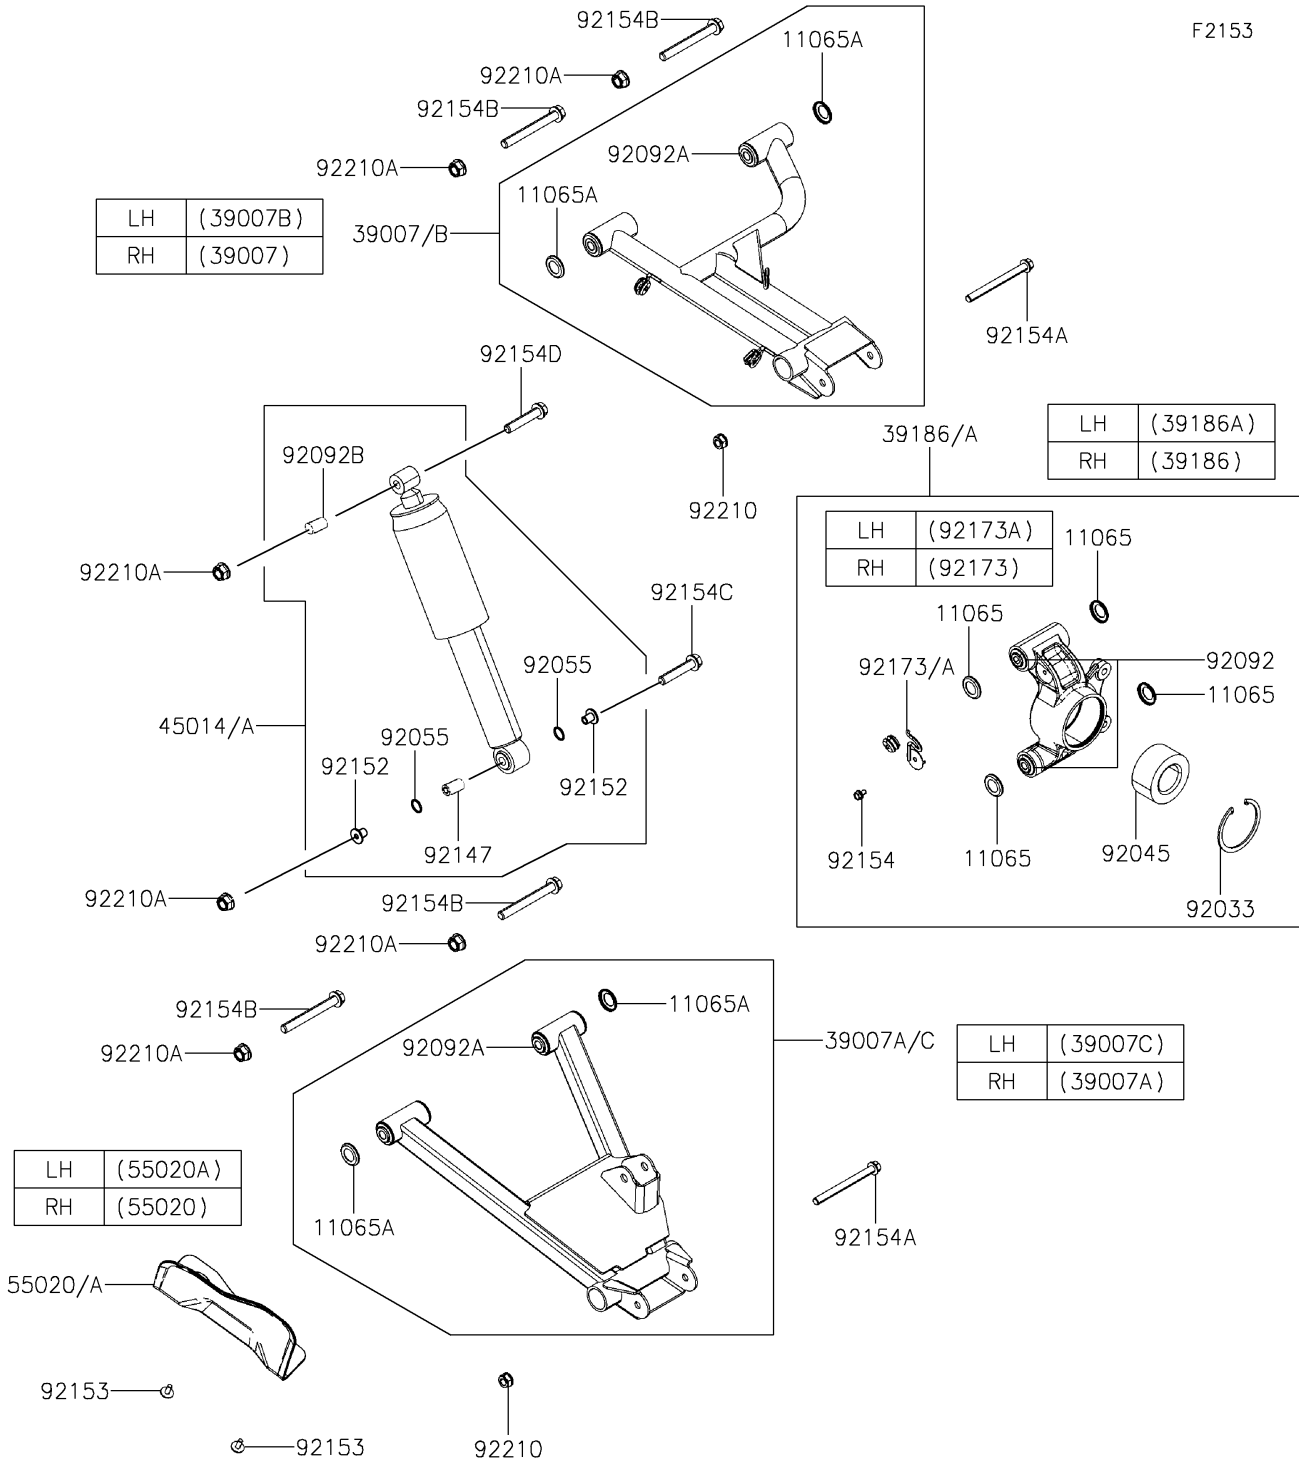

2025 Mule PRO-MX EPS LE PARTS DIAGRAM

Rear Suspension

2025 Mule PRO-MX EPS LE PARTS LIST

Rear Suspension

ITEM NAME	PART NUMBER	QUANTITY
CAP (Ref # 11065)	11065-Y038	8
CAP,ARM (Ref # 11065A)	11065-Y039	8
ARM-SUSP,RR,UPP,RH (Ref # 39007)	39007-Y014	1
ARM-SUSP,RR,LWR,RH (Ref # 39007A)	39007-Y015	1
ARM-SUSP,RR,UPP,LH (Ref # 39007B)	39007-Y016	1
ARM-SUSP,RR,LWR,LH (Ref # 39007C)	39007-Y017	1
KNUCKLE,RR,RH (Ref # 39186)	39186-Y006	1
KNUCKLE,RR,LH (Ref # 39186A)	39186-Y008	1
GUARD,RR,RH,S.BLACK (Ref # 55020)	55020-Y018-933	1
GUARD,RR,LH,S.BLACK (Ref # 55020A)	55020-Y019-933	1
RING-SNAP (Ref # 92033)	92033-Y039	2
BEARING-BALL,40X74X36 (Ref # 92045)	92045-0897	2
RING-O (Ref # 92055)	92055-Y074	4
BUSHING-RUBBER (Ref # 92092)	92092-Y004	4
BUSHING-RUBBER (Ref # 92092A)	92092-Y005	8
BUSHING-RUBBER (Ref # 92092B)	92092-Y006	2
BEARING,SPHERICAL (Ref # 92147)	92147-Y002	2
COLLAR (Ref # 92152)	92152-Y076	4
BOLT,6X16 (Ref # 92153)	92153-Y018	4
BOLT,FLANGE,6X6 (Ref # 92154)	92154-Y192	2
BOLT,FLANGE,10X110 (Ref # 92154A)	92154-Y199	4
BOLT,FLANGE,12X100 (Ref # 92154B)	92154-Y202	8
BOLT,FLANGE,12X60 (Ref # 92154C)	92154-Y203	2
BOLT,FLANGE,12X55 (Ref # 92154D)	92154-Y204	2
CLAMP,KNUCKLE,RH (Ref # 92173)	92173-Y070	1
CLAMP,KNUCKLE,LH (Ref # 92173A)	92173-Y072	1
NUT,10MM (Ref # 92210)	92210-Y009	4
NUT,FLANGE,12MM (Ref # 92210A)	92210-Y090	12