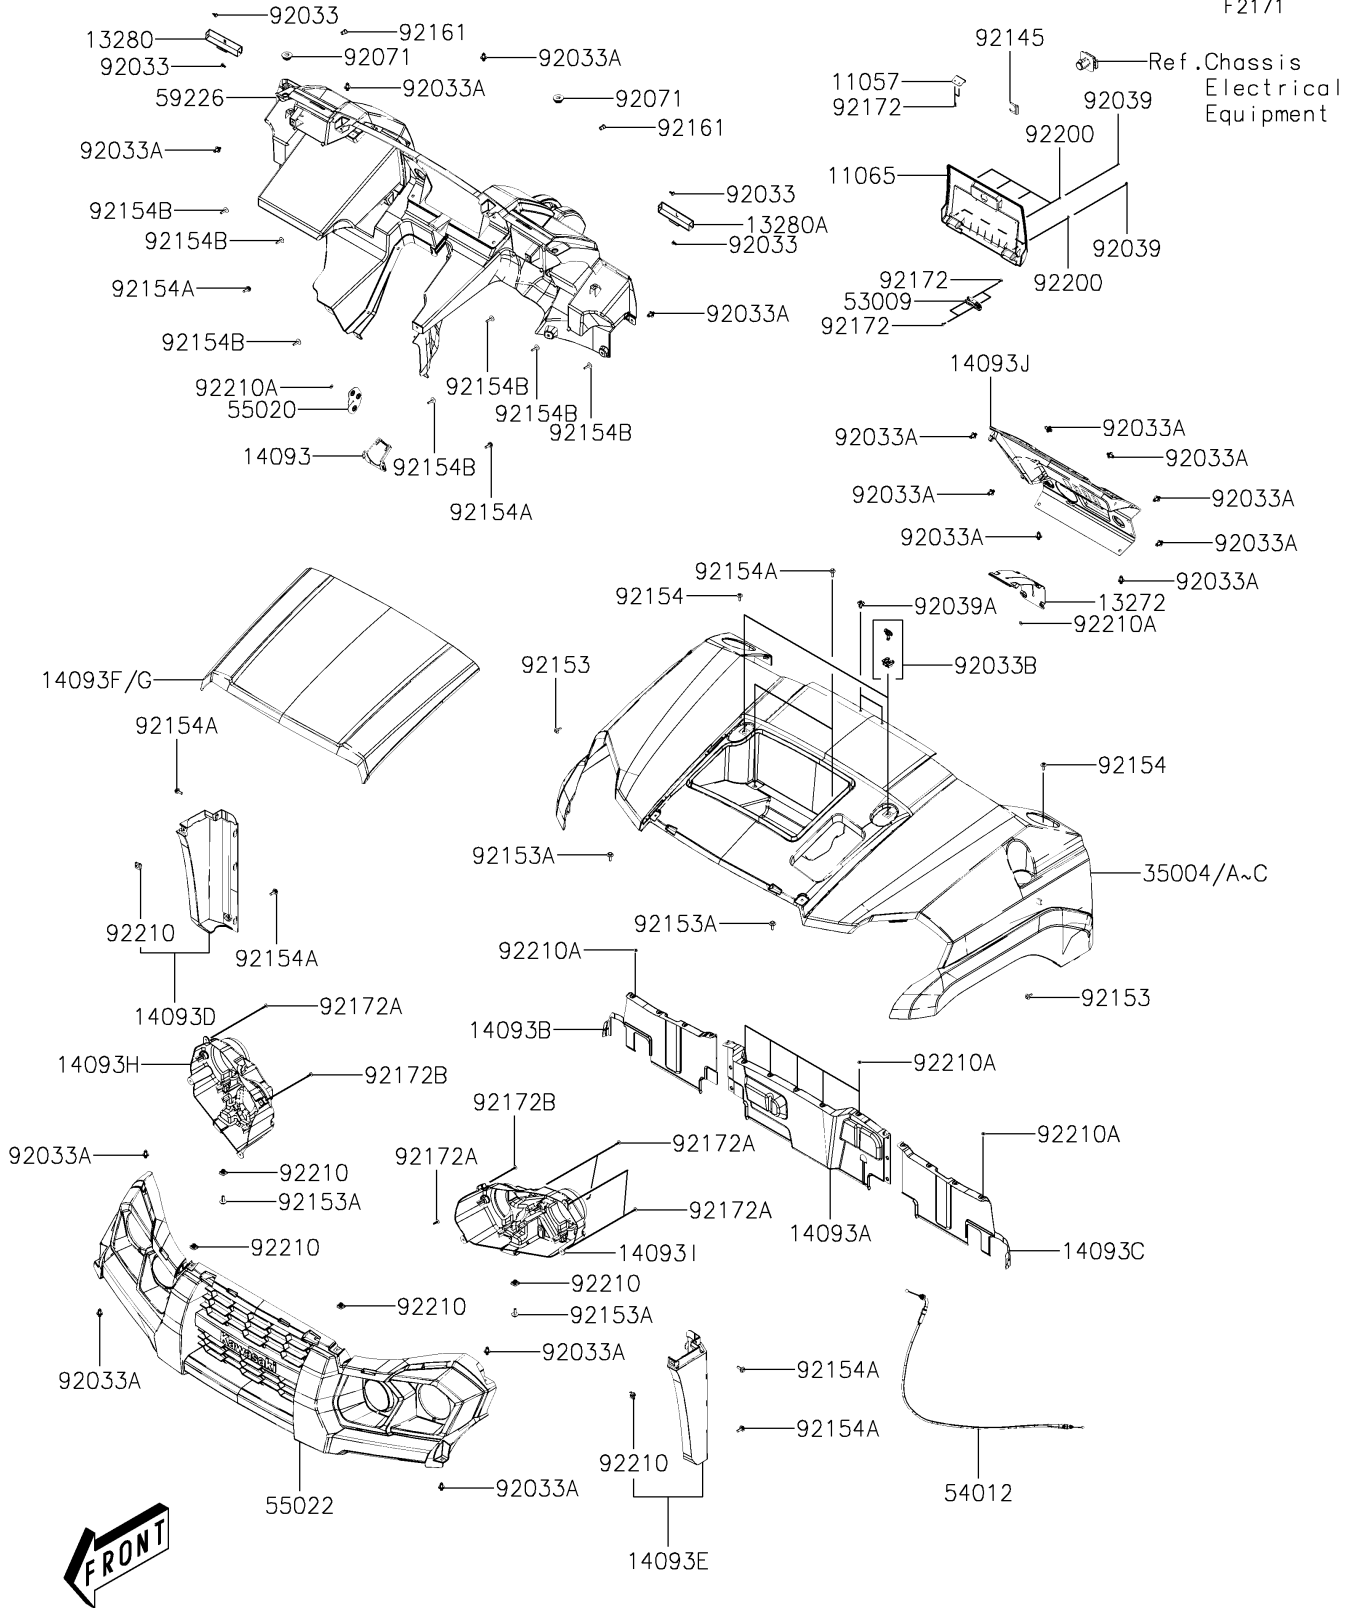

# 2024 MULE PRO-MX™ LE PARTS DIAGRAM

## Front Fender(s)

F2171

### Front Fender(s)

ITEM NAME	PART NUMBER	QUANTITY
BOLT,5X16 (Ref # 92153)	92153-Y013	2
BOLT,6X20 (Ref # 92153A)	92153-Y019	4
BOLT,5X16 (Ref # 92154)	92154-Y030	2
BOLT,6X18 (Ref # 92154A)	92154-Y177	8
BOLT,5X22 (Ref # 92154B)	92154-Y186	7
DAMPER (Ref # 92161)	92161-Y054	2
SCREW,4X12 (Ref # 92172)	92172-Y019	10
SCREW,TAPPING,5X16 (Ref # 92172A)	92172-Y020	10
SCREW,TAPPING,5X12 (Ref # 92172B)	92172-Y038	2
WASHER,3MM (Ref # 92200)	92200-Y017	6
NUT,6MM (Ref # 92210)	92210-Y011	6
NUT (Ref # 92210A)	92210-Y080	24