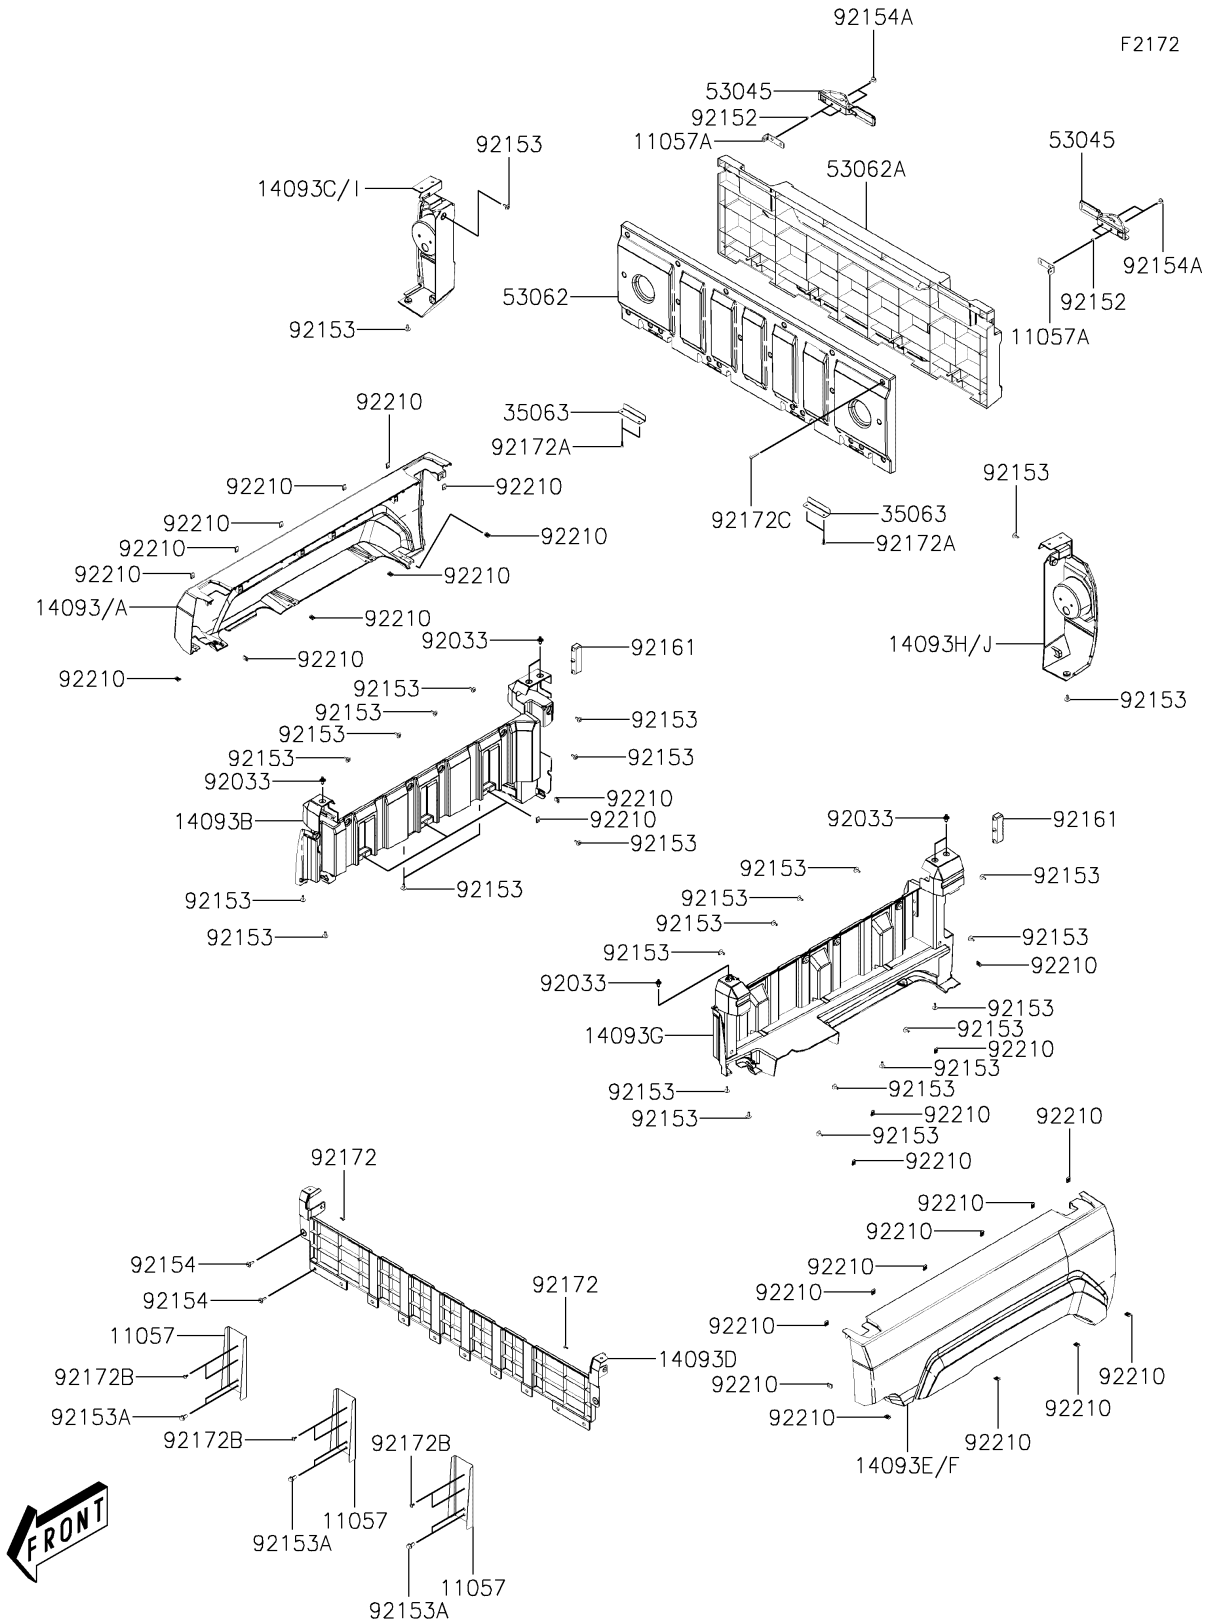

2024 Mule PRO-MX EPS LE PARTS DIAGRAM

Rear Fender(s)

2024 Mule PRO-MX EPS LE PARTS LIST

Rear Fender(s)

ITEM NAME	PART NUMBER	QUANTITY
BRACKET,CARGO BED (Ref # 11057)	11057-Y016	3
BRACKET,STOPPER (Ref # 11057A)	11057-Y018	2
COVER,SIDE,OUTER,RH,D.BLUE (Ref # 14093A)	14093-Y031-980	1
COVER,SIDE,INNER,RH,S.BLACK (Ref # 14093B)	14093-Y032-933	1
COVER,FRONT CARRIER (Ref # 14093D)	14093-Y034	1
COVER,SIDE,OUTER,LH,D.BLUE (Ref # 14093F)	14093-Y035-980	1
COVER,SIDE,INNER,LH,S.BLACK (Ref # 14093G)	14093-Y036-933	1
STAY,HINGE (Ref # 35063)	35063-Y044	2
HOOK-ASSY (Ref # 53045)	53045-Y002	2
GATE-TAIL,INNER (Ref # 53062)	53062-Y002	1
GATE-TAIL,OUTER,S.BLACK (Ref # 53062A)	53062-Y003-933	1
RING-SNAP (Ref # 92033)	92033-Y033	6
COLLAR,TAIL GATE (Ref # 92152)	92152-Y075	4
BOLT,5X16 (Ref # 92153)	92153-Y013	30
BOLT,FLANGE,8X16 (Ref # 92153A)	92153-Y032	6
BOLT,6X18 (Ref # 92154)	92154-Y177	12
BOLT,6X20 (Ref # 92154A)	92154-Y227	4
DAMPER (Ref # 92161)	92161-Y053	2
SCREW,4X12 (Ref # 92172)	92172-Y019	2
SCREW,TAPPING,5X16 (Ref # 92172A)	92172-Y020	4
SCREW,TAPPING,5X12 (Ref # 92172B)	92172-Y038	6
SCREW,TAPPING,5X30 (Ref # 92172C)	92172-Y083	22
NUT,5MM (Ref # 92210)	92210-Y016	30