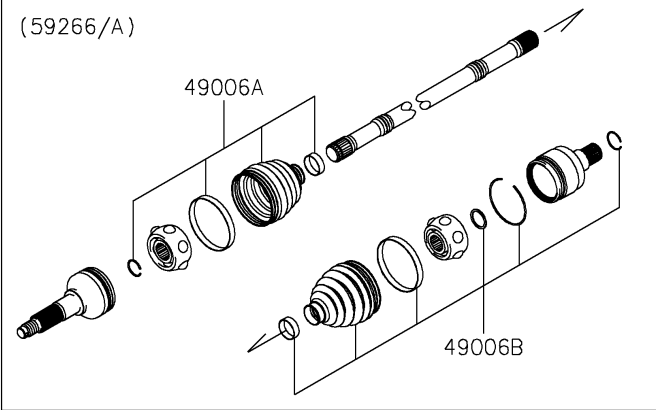

2023 Mule PRO-MX EPS LE PARTS DIAGRAM

Rear Hubs/Brakes

LH	(43041A)
RH	(43041)

2023 Mule PRO-MX EPS LE PARTS LIST

Rear Hubs/Brakes

ITEM NAME	PART NUMBER	QUANTITY
CAP,WHEEL (Ref # 11065)	11065-Y042	2
VALVE,RIM (Ref # 16126)	16126-Y001	2
BRACKET-ASSY (Ref # 39184)	39184-0044	2
TIRE,RR,25X10.00 R12 (Ref # 41009)	41009-Y009	2
DISC,BRAKE (Ref # 41080)	41080-Y009	2
CALIPER-ASSY,RR,RH,SILVER (Ref # 43041)	43041-Y009-934	1
CALIPER-ASSY,RR,LH,SILVER (Ref # 43041A)	43041-Y010-934	1
SHAFT-CALIPER (Ref # 43045)	43045-Y002	4
BREATHER-BRAKE (Ref # 43056)	43056-0006	2
CAP-BREATHER (Ref # 43057)	43057-Y002	2
PAD-ASSY-BRAKE,RR (Ref # 43082)	43082-Y009	2
BOOT,CALIPER (Ref # 49006)	49006-Y005	2
BOOT,RR,OUTSIDE (Ref # 49006A)	49006-Y011	2
BOOT,RR,INSIDE (Ref # 49006B)	49006-Y012	2
HUB,RR (Ref # 49030)	49030-Y004	2
WHEEL,RR (Ref # 49058)	49058-Y003	2
JOINT-BALL,RR,RH (Ref # 59266)	59266-Y002	1
JOINT-BALL,RR,LH (Ref # 59266A)	59266-Y003	1
PIN,4X40 (Ref # 92043)	92043-Y043	2
PLUG (Ref # 92066)	92066-Y012	2
SEAL,PISTON (Ref # 92093)	92093-Y033	2
SEAL,PISTON (Ref # 92093A)	92093-Y034	2
SPRING,RETURN,47MM (Ref # 92145)	92145-1690	2
SPRING,PAD (Ref # 92145A)	92145-Y035	2
BOLT,10X23 (Ref # 92154)	92154-Y178	8
BOLT (Ref # 92154A)	92154-Y183	4
BOLT,OIL (Ref # 92154B)	92154-Y184	2
BOLT,FLANGE,6X40 (Ref # 92154C)	92154-Y228	4
DAMPER (Ref # 92161)	92161-Y012	2

2023 Mule PRO-MX EPS LE PARTS LIST

Rear Hubs/Brakes

ITEM NAME	PART NUMBER	QUANTITY
WASHER (Ref # 92200)	92200-Y015	4
WASHER,12MM (Ref # 92200A)	92200-Y089	8
WASHER,40X20.5X4.5 (Ref # 92200B)	92200-Y090	2
NUT (Ref # 92210)	92210-Y088	8
NUT,FLANGE,20MM (Ref # 92210A)	92210-Y099	2