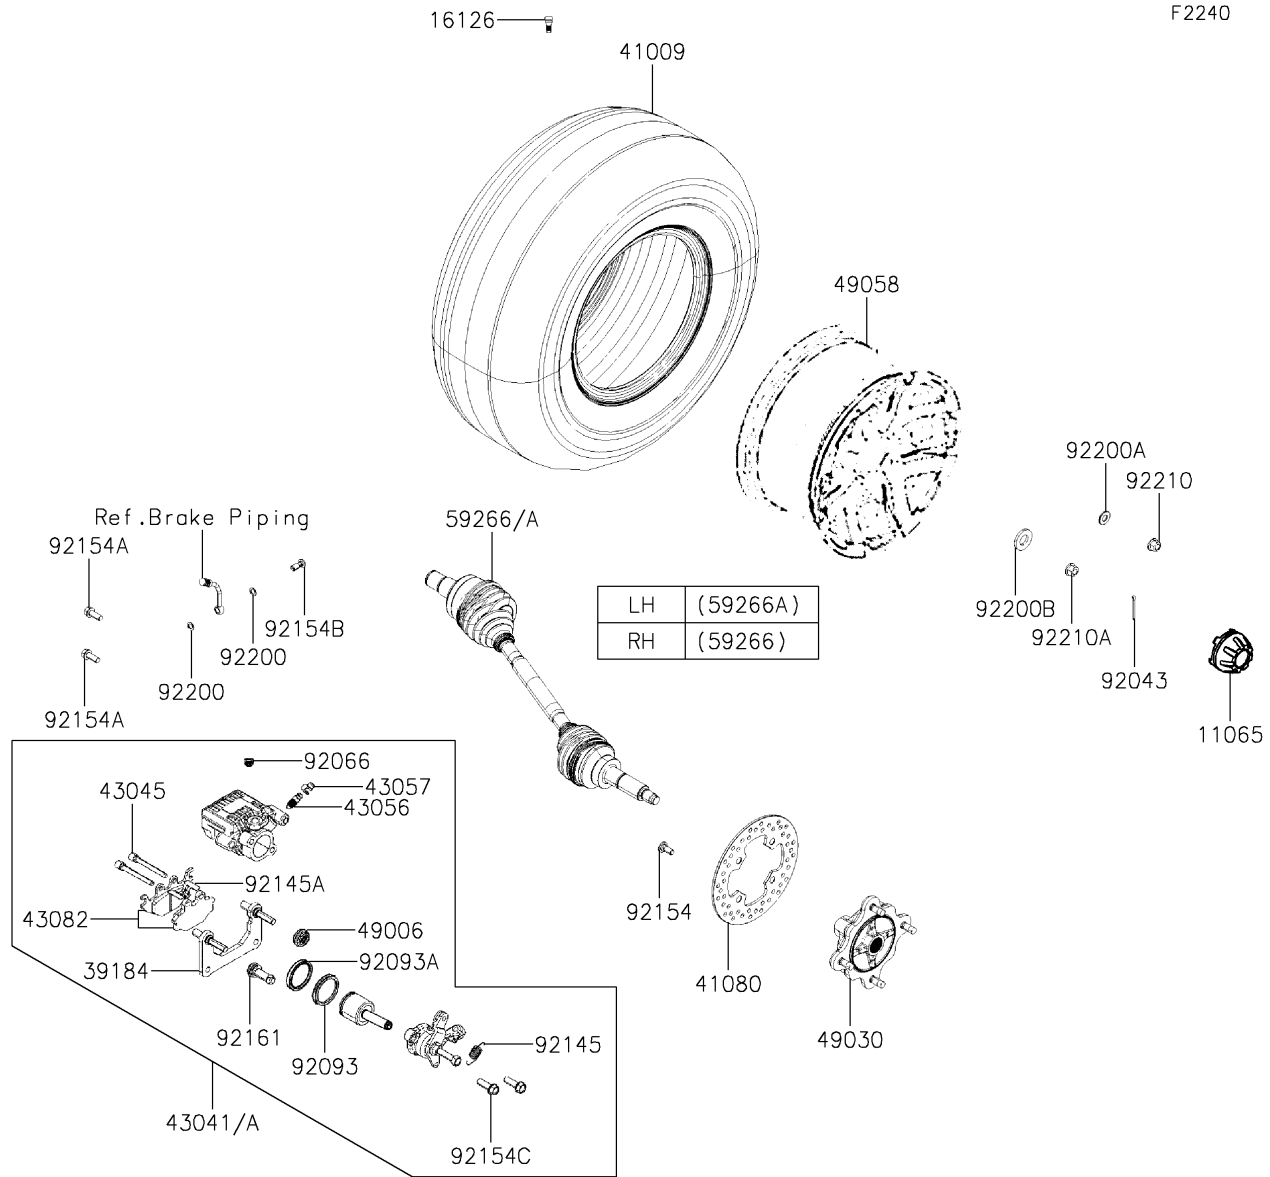

2023 Mule PRO-MX EPS LE PARTS DIAGRAM

Rear Hubs/Brakes

LH	(43041A)
RH	(43041)

2023 Mule PRO-MX EPS LE PARTS LIST

Rear Hubs/Brakes

ITEM NAME	PART NUMBER	QUANTITY
CAP,WHEEL (Ref # 11065)	11065-Y042	2
VALVE,RIM (Ref # 16126)	16126-Y001	2
BRACKET-ASSY (Ref # 39184)	39184-0044	2
TIRE,RR,25X10.00 R12 (Ref # 41009)	41009-Y009	2
DISC,BRAKE (Ref # 41080)	41080-Y009	2
CALIPER-ASSY,RR,RH,SILVER (Ref # 43041)	43041-Y009-934	1
CALIPER-ASSY,RR,LH,SILVER (Ref # 43041A)	43041-Y010-934	1
SHAFT-CALIPER (Ref # 43045)	43045-Y002	4
BREATHER-BRAKE (Ref # 43056)	43056-0006	2
CAP-BREATHER (Ref # 43057)	43057-Y002	2
PAD-ASSY-BRAKE,RR (Ref # 43082)	43082-Y009	2
BOOT,CALIPER (Ref # 49006)	49006-Y005	2
BOOT,RR,OUTSIDE (Ref # 49006A)	49006-Y011	2
BOOT,RR,INSIDE (Ref # 49006B)	49006-Y012	2
HUB,RR (Ref # 49030)	49030-Y004	2
WHEEL,RR (Ref # 49058)	49058-Y003	2
JOINT-BALL,RR,RH (Ref # 59266)	59266-Y002	1
JOINT-BALL,RR,LH (Ref # 59266A)	59266-Y003	1
PIN,4X40 (Ref # 92043)	92043-Y043	2
PLUG (Ref # 92066)	92066-Y012	2
SEAL,PISTON (Ref # 92093)	92093-Y033	2
SEAL,PISTON (Ref # 92093A)	92093-Y034	2
SPRING,RETURN,47MM (Ref # 92145)	92145-1690	2
SPRING,PAD (Ref # 92145A)	92145-Y035	2
BOLT,10X23 (Ref # 92154)	92154-Y178	8
BOLT (Ref # 92154A)	92154-Y183	4
BOLT,OIL (Ref # 92154B)	92154-Y184	2
BOLT,FLANGE,6X40 (Ref # 92154C)	92154-Y228	4
DAMPER (Ref # 92161)	92161-Y012	2

2023 Mule PRO-MX EPS LE PARTS LIST

Rear Hubs/Brakes

ITEM NAME	PART NUMBER	QUANTITY
WASHER (Ref # 92200)	92200-Y015	4
WASHER,12MM (Ref # 92200A)	92200-Y089	8
WASHER,40X20.5X4.5 (Ref # 92200B)	92200-Y090	2
NUT (Ref # 92210)	92210-Y088	8
NUT,FLANGE,20MM (Ref # 92210A)	92210-Y099	2