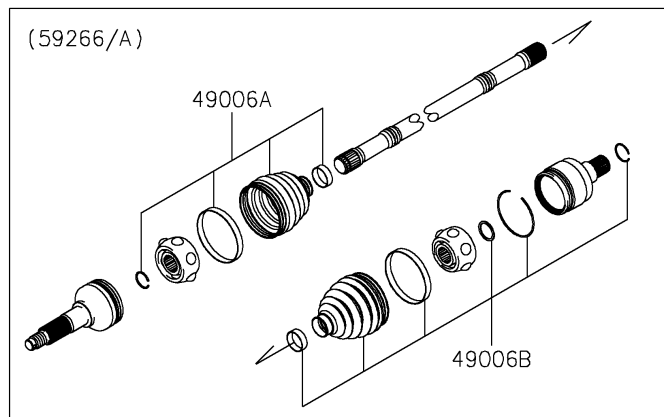

# 2023 MULE PRO-MX™ EPS LE PARTS DIAGRAM

Rear Hubs/Brakes

LH	(43041A)
RH	(43041)

### Rear Hubs/Brakes

ITEM NAME	PART NUMBER	QUANTITY
CAP,WHEEL (Ref # 11065)	11065-Y042	2
VALVE,RIM (Ref # 16126)	16126-Y001	2
BRACKET-ASSY (Ref # 39184)	39184-0044	2
TIRE,RR,25X10.00 R12 (Ref # 41009)	41009-Y009	2
DISC,BRAKE (Ref # 41080)	41080-Y009	2
CALIPER-ASSY,RR,RH,SILVER (Ref # 43041)	43041-Y009-934	1
CALIPER-ASSY,RR,LH,SILVER (Ref # 43041A)	43041-Y010-934	1
SHAFT-CALIPER (Ref # 43045)	43045-Y002	4
BREATHER-BRAKE (Ref # 43056)	43056-0006	2
CAP-BREATHER (Ref # 43057)	43057-Y002	2
PAD-ASSY-BRAKE,RR (Ref # 43082)	43082-Y009	2
BOOT,CALIPER (Ref # 49006)	49006-Y005	2
BOOT,RR,OUTSIDE (Ref # 49006A)	49006-Y011	2
BOOT,RR,INSIDE (Ref # 49006B)	49006-Y012	2
HUB,RR (Ref # 49030)	49030-Y004	2
WHEEL,RR (Ref # 49058)	49058-Y003	2
JOINT-BALL,RR,RH (Ref # 59266)	59266-Y002	1
JOINT-BALL,RR,LH (Ref # 59266A)	59266-Y003	1
PIN,4X40 (Ref # 92043)	92043-Y043	2
PLUG (Ref # 92066)	92066-Y012	2
SEAL,PISTON (Ref # 92093)	92093-Y033	2
SEAL,PISTON (Ref # 92093A)	92093-Y034	2
SPRING,RETURN,47MM (Ref # 92145)	92145-1690	2
SPRING,PAD (Ref # 92145A)	92145-Y035	2
BOLT,10X23 (Ref # 92154)	92154-Y178	8
BOLT (Ref # 92154A)	92154-Y183	4
BOLT,OIL (Ref # 92154B)	92154-Y184	2
BOLT,FLANGE,6X40 (Ref # 92154C)	92154-Y228	4
DAMPER (Ref # 92161)	92161-Y012	2

### Rear Hubs/Brakes

ITEM NAME	PART NUMBER	QUANTITY
WASHER (Ref # 92200)	92200-Y015	4
WASHER,12MM (Ref # 92200A)	92200-Y089	8
WASHER,40X20.5X4.5 (Ref # 92200B)	92200-Y090	2
NUT (Ref # 92210)	92210-Y088	8
NUT,FLANGE,20MM (Ref # 92210A)	92210-Y099	2