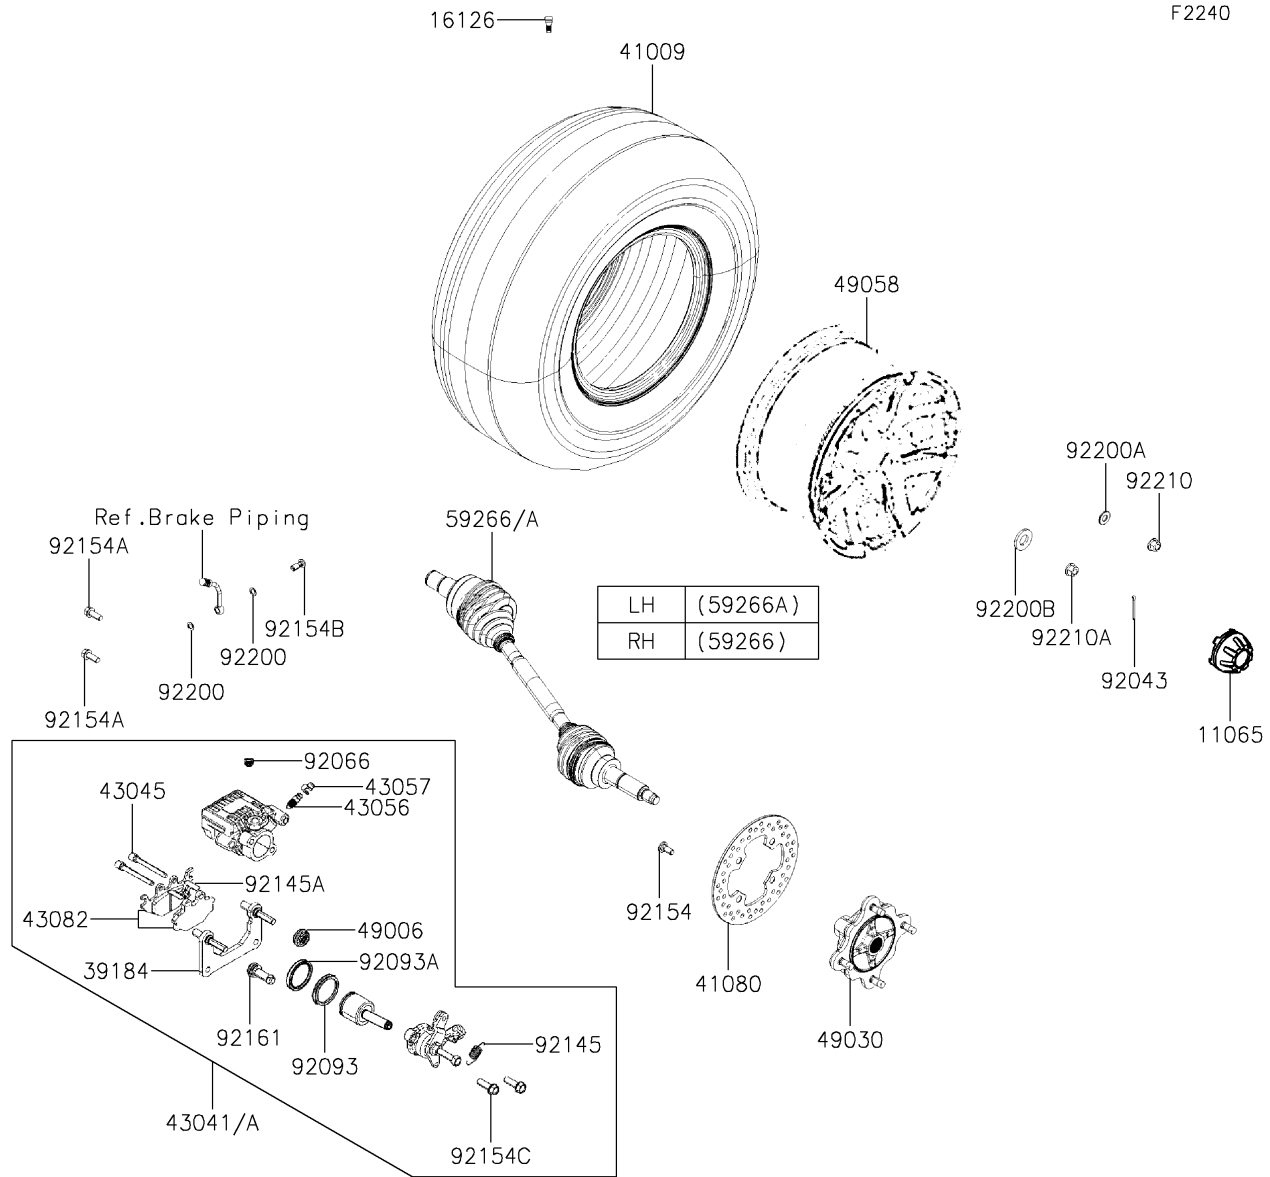

# 2023 MULE PRO-MX™ EPS LE PARTS DIAGRAM

Rear Hubs/Brakes

LH	(43041A)
RH	(43041)

## 2023 MULE PRO-MX™ EPS LE PARTS LIST

### Rear Hubs/Brakes

ITEM NAME	PART NUMBER	QUANTITY
CAP,WHEEL (Ref # 11065)	11065-Y042	2
VALVE,RIM (Ref # 16126)	16126-Y001	2
BRACKET-ASSY (Ref # 39184)	39184-0044	2
TIRE,RR,25X10.00 R12 (Ref # 41009)	41009-Y009	2
DISC,BRAKE (Ref # 41080)	41080-Y009	2
CALIPER-ASSY,RR,RH,SILVER (Ref # 43041)	43041-Y009-934	1
CALIPER-ASSY,RR,LH,SILVER (Ref # 43041A)	43041-Y010-934	1
SHAFT-CALIPER (Ref # 43045)	43045-Y002	4
BREATHER-BRAKE (Ref # 43056)	43056-0006	2
CAP-BREATHER (Ref # 43057)	43057-Y002	2
PAD-ASSY-BRAKE,RR (Ref # 43082)	43082-Y009	2
BOOT,CALIPER (Ref # 49006)	49006-Y005	2
BOOT,RR,OUTSIDE (Ref # 49006A)	49006-Y011	2
BOOT,RR,INSIDE (Ref # 49006B)	49006-Y012	2
HUB,RR (Ref # 49030)	49030-Y004	2
WHEEL,RR (Ref # 49058)	49058-Y003	2
JOINT-BALL,RR,RH (Ref # 59266)	59266-Y002	1
JOINT-BALL,RR,LH (Ref # 59266A)	59266-Y003	1
PIN,4X40 (Ref # 92043)	92043-Y043	2
PLUG (Ref # 92066)	92066-Y012	2
SEAL,PISTON (Ref # 92093)	92093-Y033	2
SEAL,PISTON (Ref # 92093A)	92093-Y034	2
SPRING,RETURN,47MM (Ref # 92145)	92145-1690	2
SPRING,PAD (Ref # 92145A)	92145-Y035	2
BOLT,10X23 (Ref # 92154)	92154-Y178	8
BOLT (Ref # 92154A)	92154-Y183	4
BOLT,OIL (Ref # 92154B)	92154-Y184	2
BOLT,FLANGE,6X40 (Ref # 92154C)	92154-Y228	4
DAMPER (Ref # 92161)	92161-Y012	2

### Rear Hubs/Brakes

ITEM NAME	PART NUMBER	QUANTITY
WASHER (Ref # 92200)	92200-Y015	4
WASHER,12MM (Ref # 92200A)	92200-Y089	8
WASHER,40X20.5X4.5 (Ref # 92200B)	92200-Y090	2
NUT (Ref # 92210)	92210-Y088	8
NUT,FLANGE,20MM (Ref # 92210A)	92210-Y099	2