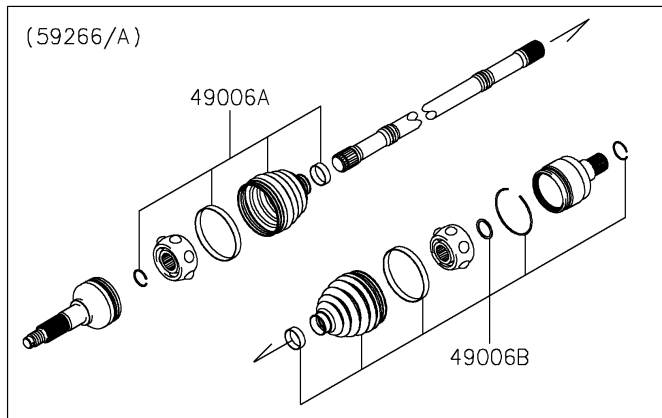

2024 MULE PRO-MX™ LE PARTS DIAGRAM

Rear Hubs/Brakes

| | |
|----|----------|
| LH | (43041A) |
| RH | (43041) |

2024 MULE PRO-MX™ LE PARTS LIST

Rear Hubs/Brakes

| ITEM NAME | PART NUMBER | QUANTITY |
|--|----------------|----------|
| CAP,WHEEL (Ref # 11065) | 11065-Y042 | 2 |
| VALVE,RIM (Ref # 16126) | 16126-Y001 | 2 |
| BRACKET-ASSY (Ref # 39184) | 39184-0044 | 2 |
| TIRE,RR,25X10.00 R12 (Ref # 41009) | 41009-Y009 | 2 |
| DISC,BRAKE (Ref # 41080) | 41080-Y009 | 2 |
| CALIPER-ASSY,RR,RH,SILVER (Ref # 43041) | 43041-Y009-934 | 1 |
| CALIPER-ASSY,RR,LH,SILVER (Ref # 43041A) | 43041-Y010-934 | 1 |
| SHAFT-CALIPER (Ref # 43045) | 43045-Y002 | 4 |
| BREATHER-BRAKE (Ref # 43056) | 43056-0006 | 2 |
| CAP-BREATHER (Ref # 43057) | 43057-Y002 | 2 |
| PAD-ASSY-BRAKE,RR (Ref # 43082) | 43082-Y009 | 2 |
| BOOT,CALIPER (Ref # 49006) | 49006-Y005 | 2 |
| BOOT,RR,OUTSIDE (Ref # 49006A) | 49006-Y011 | 2 |
| BOOT,RR,INSIDE (Ref # 49006B) | 49006-Y012 | 2 |
| HUB,RR (Ref # 49030) | 49030-Y004 | 2 |
| WHEEL,RR (Ref # 49058) | 49058-Y003 | 2 |
| JOINT-BALL,RR,RH (Ref # 59266) | 59266-Y002 | 1 |
| JOINT-BALL,RR,LH (Ref # 59266A) | 59266-Y003 | 1 |
| PIN,4X40 (Ref # 92043) | 92043-Y043 | 2 |
| PLUG (Ref # 92066) | 92066-Y012 | 2 |
| SEAL,PISTON (Ref # 92093) | 92093-Y033 | 2 |
| SEAL,PISTON (Ref # 92093A) | 92093-Y034 | 2 |
| SPRING,RETURN,47MM (Ref # 92145) | 92145-1690 | 2 |
| SPRING,PAD (Ref # 92145A) | 92145-Y035 | 2 |
| BOLT,10X23 (Ref # 92154) | 92154-Y178 | 8 |
| BOLT (Ref # 92154A) | 92154-Y183 | 4 |
| BOLT,OIL (Ref # 92154B) | 92154-Y184 | 2 |
| BOLT,FLANGE,6X40 (Ref # 92154C) | 92154-Y228 | 4 |
| DAMPER (Ref # 92161) | 92161-Y012 | 2 |