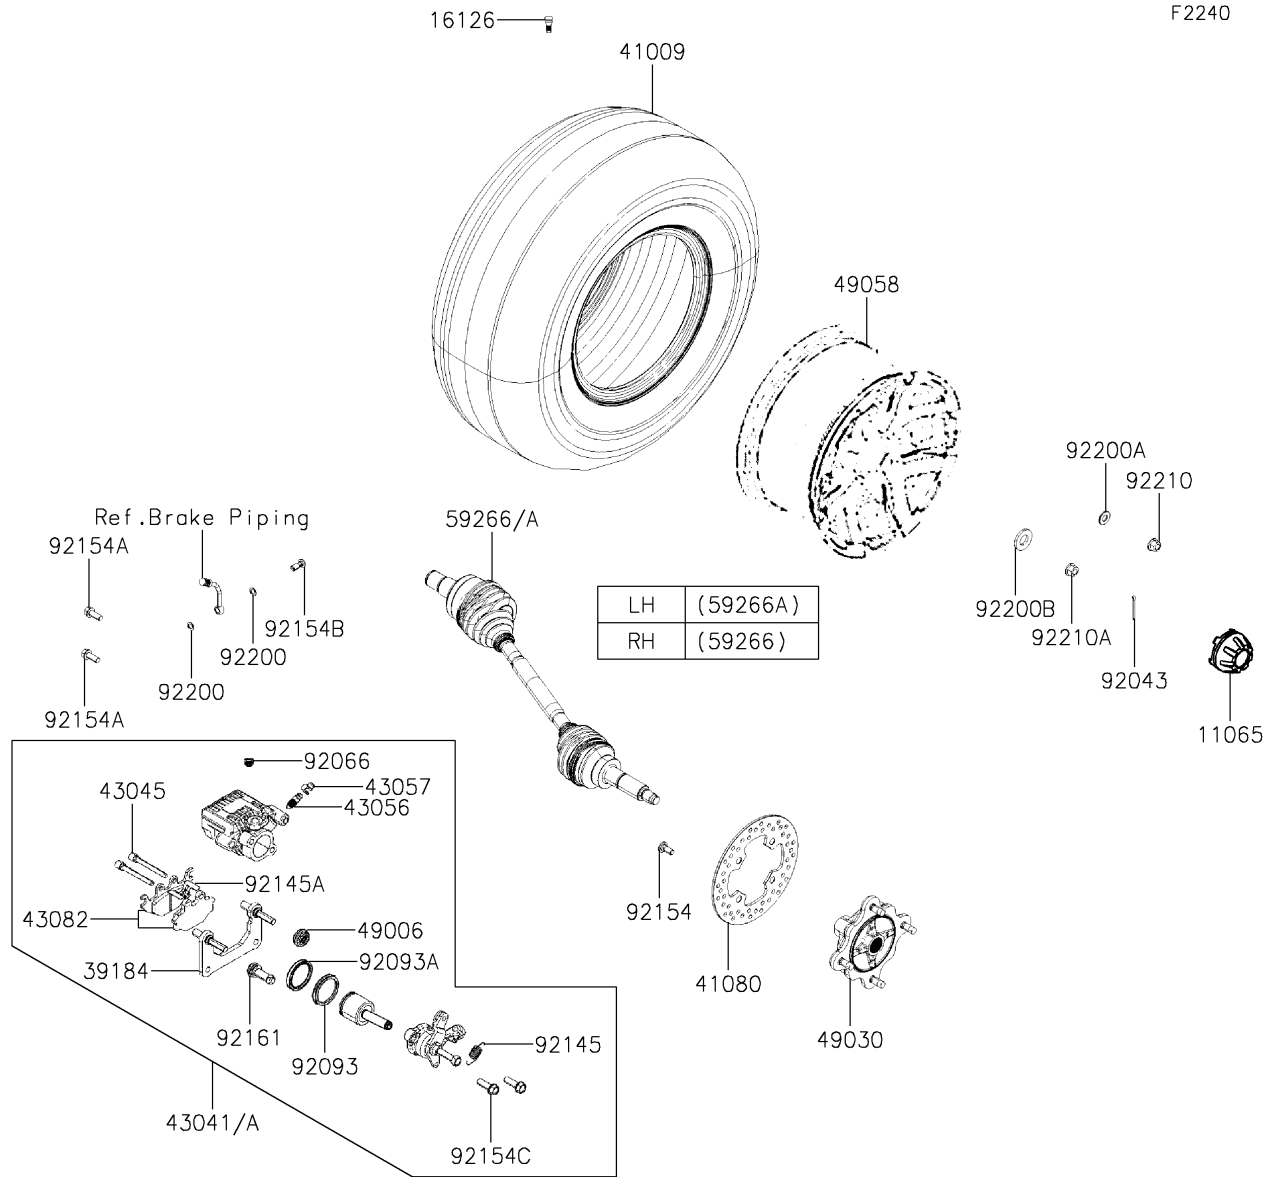

2024 MULE PRO-MX™ LE PARTS DIAGRAM

Rear Hubs/Brakes

| | |
|----|----------|
| LH | (43041A) |
| RH | (43041) |

2024 MULE PRO-MX™ LE PARTS LIST

Rear Hubs/Brakes

| ITEM NAME | PART NUMBER | QUANTITY |
|--|----------------|----------|
| CAP,WHEEL (Ref # 11065) | 11065-Y042 | 2 |
| VALVE,RIM (Ref # 16126) | 16126-Y001 | 2 |
| BRACKET-ASSY (Ref # 39184) | 39184-0044 | 2 |
| TIRE,RR,25X10.00 R12 (Ref # 41009) | 41009-Y009 | 2 |
| DISC,BRAKE (Ref # 41080) | 41080-Y009 | 2 |
| CALIPER-ASSY,RR,RH,SILVER (Ref # 43041) | 43041-Y009-934 | 1 |
| CALIPER-ASSY,RR,LH,SILVER (Ref # 43041A) | 43041-Y010-934 | 1 |
| SHAFT-CALIPER (Ref # 43045) | 43045-Y002 | 4 |
| BREATHER-BRAKE (Ref # 43056) | 43056-0006 | 2 |
| CAP-BREATHER (Ref # 43057) | 43057-Y002 | 2 |
| PAD-ASSY-BRAKE,RR (Ref # 43082) | 43082-Y009 | 2 |
| BOOT,CALIPER (Ref # 49006) | 49006-Y005 | 2 |
| BOOT,RR,OUTSIDE (Ref # 49006A) | 49006-Y011 | 2 |
| BOOT,RR,INSIDE (Ref # 49006B) | 49006-Y012 | 2 |
| HUB,RR (Ref # 49030) | 49030-Y004 | 2 |
| WHEEL,RR (Ref # 49058) | 49058-Y003 | 2 |
| JOINT-BALL,RR,RH (Ref # 59266) | 59266-Y002 | 1 |
| JOINT-BALL,RR,LH (Ref # 59266A) | 59266-Y003 | 1 |
| PIN,4X40 (Ref # 92043) | 92043-Y043 | 2 |
| PLUG (Ref # 92066) | 92066-Y012 | 2 |
| SEAL,PISTON (Ref # 92093) | 92093-Y033 | 2 |
| SEAL,PISTON (Ref # 92093A) | 92093-Y034 | 2 |
| SPRING,RETURN,47MM (Ref # 92145) | 92145-1690 | 2 |
| SPRING,PAD (Ref # 92145A) | 92145-Y035 | 2 |
| BOLT,10X23 (Ref # 92154) | 92154-Y178 | 8 |
| BOLT (Ref # 92154A) | 92154-Y183 | 4 |
| BOLT,OIL (Ref # 92154B) | 92154-Y184 | 2 |
| BOLT,FLANGE,6X40 (Ref # 92154C) | 92154-Y228 | 4 |
| DAMPER (Ref # 92161) | 92161-Y012 | 2 |