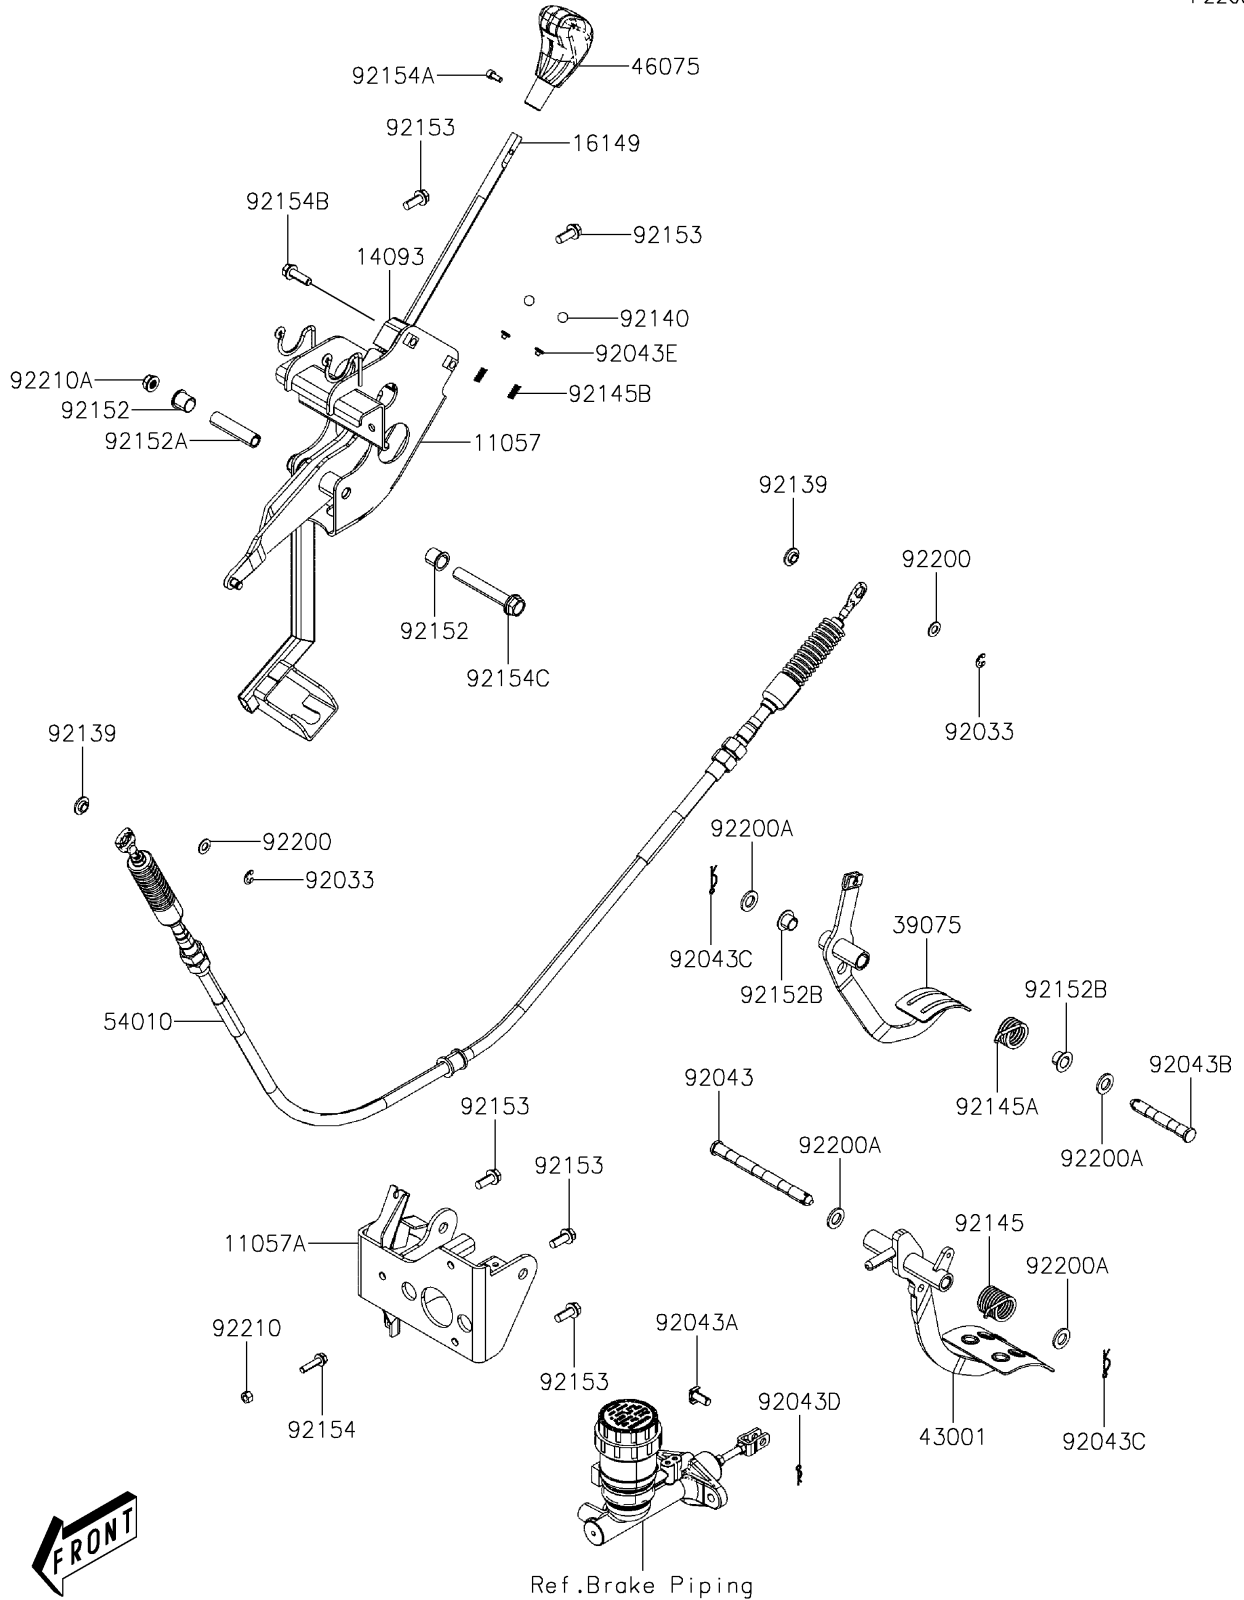

2022 Mule PRO-MX EPS LE PARTS DIAGRAM

Brake Pedal/Throttle Lever

F2260

2022 Mule PRO-MX EPS LE PARTS LIST

Brake Pedal/Throttle Lever

ITEM NAME	PART NUMBER	QUANTITY
BRACKET,SHIFT (Ref # 11057)	11057-Y003	1
BRACKET,BRAKE PEDAL (Ref # 11057A)	11057-Y008	1
COVER,SHIFT LEVER GUIDE (Ref # 14093)	14093-Y007	1
BAR,SHIFT (Ref # 16149)	16149-Y001	1
LEVER-THROTTLE (Ref # 39075)	39075-Y001	1
LEVER-BRAKE,PEDAL (Ref # 43001)	43001-Y002	1
GRIP (Ref # 46075)	46075-0569	1
CABLE,SHIFT (Ref # 54010)	54010-Y002	1
RING-SNAP (Ref # 92033)	92033-Y041	2
PIN (Ref # 92043)	92043-Y039	1
PIN (Ref # 92043A)	92043-Y040	1
PIN (Ref # 92043B)	92043-Y041	1
PIN,LOCK,14MM (Ref # 92043C)	92043-Y044	2
PIN,LOCK,8MM (Ref # 92043D)	92043-Y045	1
PIN (Ref # 92043E)	92043-Y047	2
BUSHING,SHIFT (Ref # 92139)	92139-Y013	2
BALL,STEEL 12 (Ref # 92140)	92140-Y001	2
SPRING,BRAKE PEDAL RETURN (Ref # 92145)	92145-Y064	1
SPRING,THROTTLE PEDAL RETURN (Ref # 92145A)	92145-Y065	1
SPRING,SHIFT (Ref # 92145B)	92145-Y073	2
COLLAR,SHIFT PIVOT (Ref # 92152)	92152-Y062	2
COLLAR,SHIFT PIVOT (Ref # 92152A)	92152-Y063	1
COLLAR (Ref # 92152B)	92152-Y065	2
BOLT,FLANGE,8X20 (Ref # 92153)	92153-Y033	5
BOLT,FLANGE,6X25 (Ref # 92154)	92154-Y130	1
BOLT,SOCKET,5X12 (Ref # 92154A)	92154-Y176	1
BOLT,FLANGE,8X25 (Ref # 92154B)	92154-Y195	2
BOLT,FLANGE,12X80 (Ref # 92154C)	92154-Y200	1
WASHER,8MM (Ref # 92200)	92200-Y044	2

2022 Mule PRO-MX EPS LE PARTS LIST

Brake Pedal/Throttle Lever

ITEM NAME	PART NUMBER	QUANTITY
WASHER,12MM (Ref # 92200A)	92200-Y091	4
NUT,HEX,6MM (Ref # 92210)	92210-Y074	1
NUT,FLANGE,12MM (Ref # 92210A)	92210-Y090	1