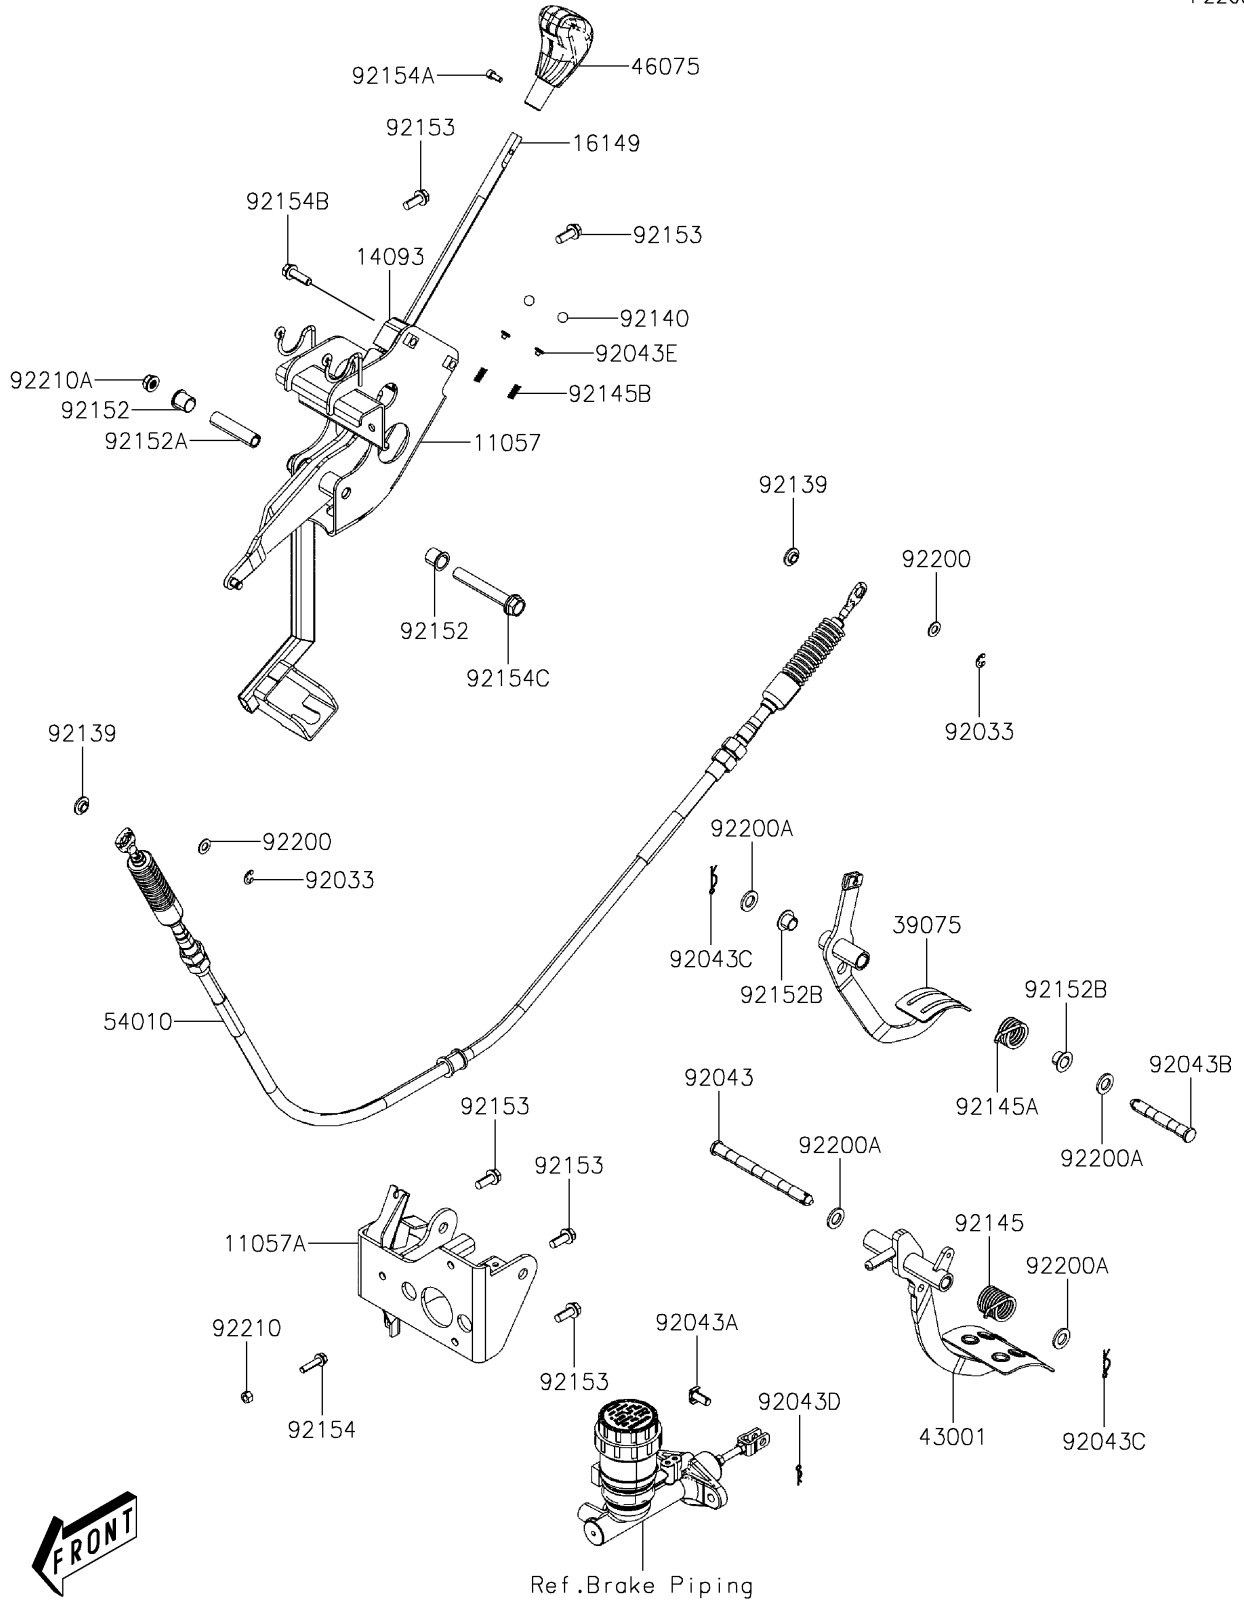

# 2023 Mule PRO-MX EPS LE PARTS DIAGRAM

Brake Pedal/Throttle Lever

F2260

## 2023 Mule PRO-MX EPS LE PARTS LIST

### Brake Pedal/Throttle Lever

ITEM NAME	PART NUMBER	QUANTITY
BRACKET,SHIFT (Ref # 11057)	11057-Y003	1
BRACKET,BRAKE PEDAL (Ref # 11057A)	11057-Y008	1
COVER,SHIFT LEVER GUIDE (Ref # 14093)	14093-Y007	1
BAR,SHIFT (Ref # 16149)	16149-Y001	1
LEVER-THROTTLE (Ref # 39075)	39075-Y001	1
LEVER-BRAKE,PEDAL (Ref # 43001)	43001-Y002	1
GRIP (Ref # 46075)	46075-0569	1
CABLE,SHIFT (Ref # 54010)	54010-Y002	1
RING-SNAP (Ref # 92033)	92033-Y041	2
PIN (Ref # 92043)	92043-Y039	1
PIN (Ref # 92043A)	92043-Y040	1
PIN (Ref # 92043B)	92043-Y041	1
PIN,LOCK,14MM (Ref # 92043C)	92043-Y044	2
PIN,LOCK,8MM (Ref # 92043D)	92043-Y045	1
PIN (Ref # 92043E)	92043-Y047	2
BUSHING,SHIFT (Ref # 92139)	92139-Y013	2
BALL,STEEL 12 (Ref # 92140)	92140-Y001	2
SPRING,BRAKE PEDAL RETURN (Ref # 92145)	92145-Y064	1
SPRING,THROTTLE PEDAL RETURN (Ref # 92145A)	92145-Y065	1
SPRING,SHIFT (Ref # 92145B)	92145-Y073	2
COLLAR,SHIFT PIVOT (Ref # 92152)	92152-Y062	2
COLLAR,SHIFT PIVOT (Ref # 92152A)	92152-Y063	1
COLLAR (Ref # 92152B)	92152-Y065	2
BOLT,FLANGE,8X20 (Ref # 92153)	92153-Y033	5
BOLT,FLANGE,6X25 (Ref # 92154)	92154-Y130	1
BOLT,SOCKET,5X12 (Ref # 92154A)	92154-Y176	1
BOLT,FLANGE,8X25 (Ref # 92154B)	92154-Y195	2
BOLT,FLANGE,12X80 (Ref # 92154C)	92154-Y200	1
WASHER,8MM (Ref # 92200)	92200-Y044	2

### Brake Pedal/Throttle Lever

ITEM NAME	PART NUMBER	QUANTITY
WASHER,12MM (Ref # 92200A)	92200-Y091	4
NUT,HEX,6MM (Ref # 92210)	92210-Y074	1
NUT,FLANGE,12MM (Ref # 92210A)	92210-Y090	1