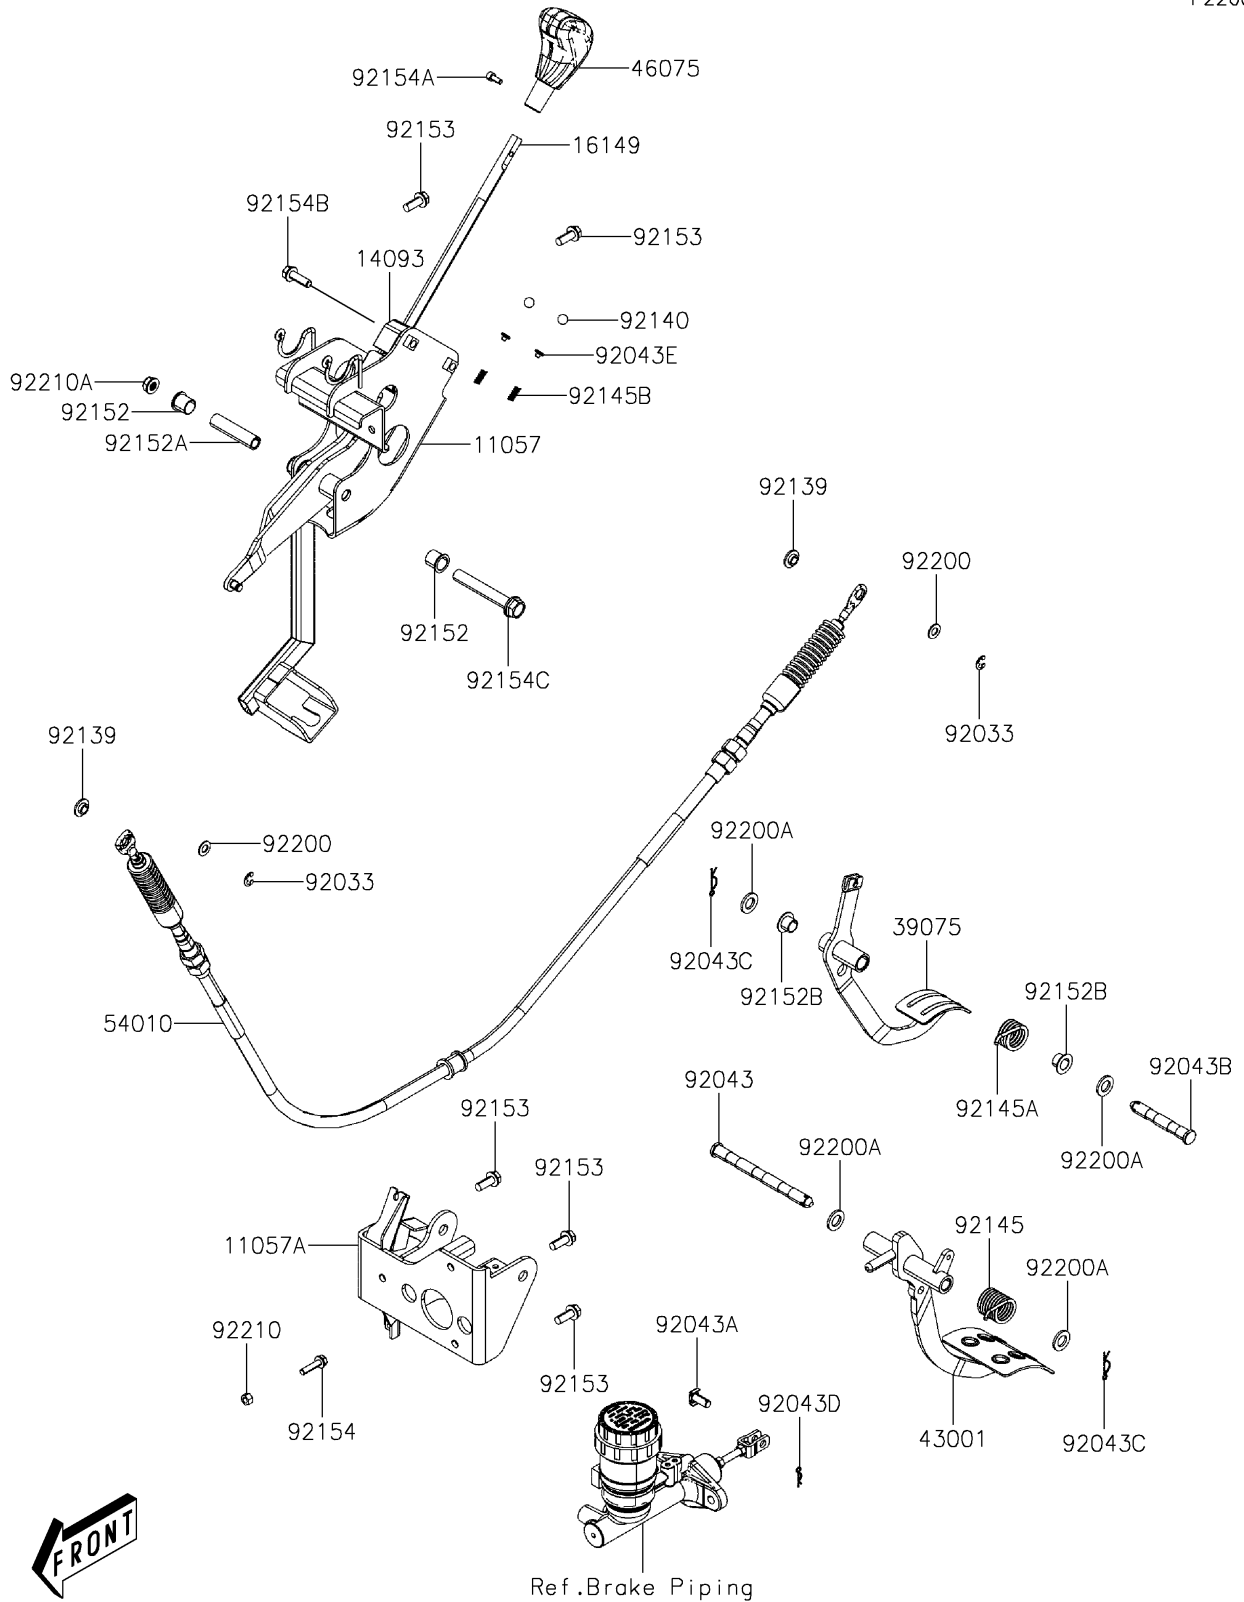

2024 MULE PRO-MX™ LE PARTS DIAGRAM

Brake Pedal/Throttle Lever

F2260

2024 MULE PRO-MX™ LE PARTS LIST

Brake Pedal/Throttle Lever

ITEM NAME	PART NUMBER	QUANTITY
-----------	-------------	----------