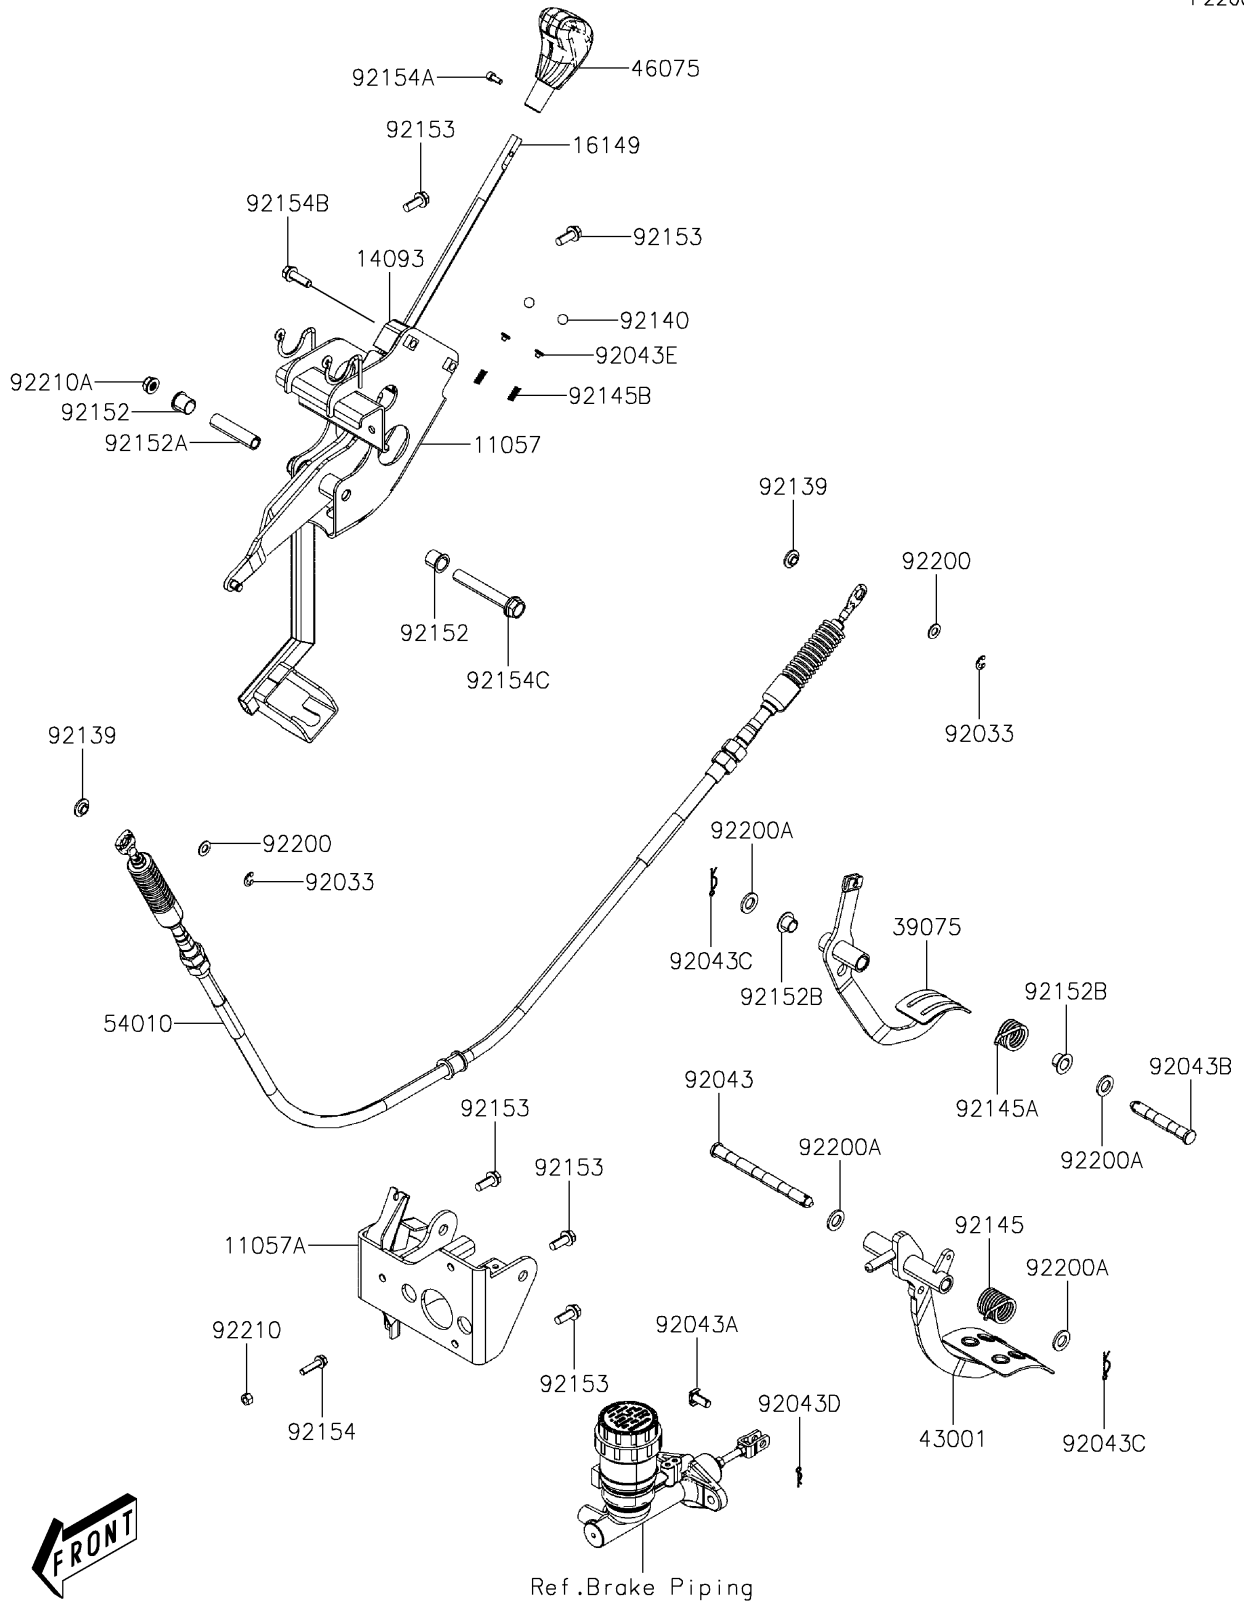

# 2024 MULE PRO-MX™ LE PARTS DIAGRAM

## Brake Pedal/Throttle Lever

F2260

### Brake Pedal/Throttle Lever

ITEM NAME	PART NUMBER	QUANTITY
BRACKET,SHIFT (Ref # 11057)	11057-Y003	1
BRACKET,BRAKE PEDAL (Ref # 11057A)	11057-Y008	1
COVER,SHIFT LEVER GUIDE (Ref # 14093)	14093-Y007	1
BAR,SHIFT (Ref # 16149)	16149-Y001	1
LEVER-THROTTLE (Ref # 39075)	39075-Y001	1
LEVER-BRAKE,PEDAL (Ref # 43001)	43001-Y002	1
GRIP (Ref # 46075)	46075-0569	1
CABLE,SHIFT (Ref # 54010)	54010-Y002	1
RING-SNAP (Ref # 92033)	92033-Y041	2
PIN (Ref # 92043)	92043-Y039	1
PIN (Ref # 92043A)	92043-Y040	1
PIN (Ref # 92043B)	92043-Y041	1
PIN,LOCK,14MM (Ref # 92043C)	92043-Y044	2
PIN,LOCK,8MM (Ref # 92043D)	92043-Y045	1
PIN (Ref # 92043E)	92043-Y047	2
BUSHING,SHIFT (Ref # 92139)	92139-Y013	2
BALL,STEEL 12 (Ref # 92140)	92140-Y001	2
SPRING,BRAKE PEDAL RETURN (Ref # 92145)	92145-Y064	1
SPRING,THROTTLE PEDAL RETURN (Ref # 92145A)	92145-Y065	1
SPRING,SHIFT (Ref # 92145B)	92145-Y073	2
COLLAR,SHIFT PIVOT (Ref # 92152)	92152-Y062	2
COLLAR,SHIFT PIVOT (Ref # 92152A)	92152-Y063	1
COLLAR (Ref # 92152B)	92152-Y065	2
BOLT,FLANGE,8X20 (Ref # 92153)	92153-Y033	5
BOLT,FLANGE,6X25 (Ref # 92154)	92154-Y130	1
BOLT,SOCKET,5X12 (Ref # 92154A)	92154-Y176	1
BOLT,FLANGE,8X25 (Ref # 92154B)	92154-Y195	2
BOLT,FLANGE,12X80 (Ref # 92154C)	92154-Y200	1
WASHER,8MM (Ref # 92200)	92200-Y044	2

### Brake Pedal/Throttle Lever

ITEM NAME	PART NUMBER	QUANTITY
WASHER,12MM (Ref # 92200A)	92200-Y091	4
NUT,HEX,6MM (Ref # 92210)	92210-Y074	1
NUT,FLANGE,12MM (Ref # 92210A)	92210-Y090	1