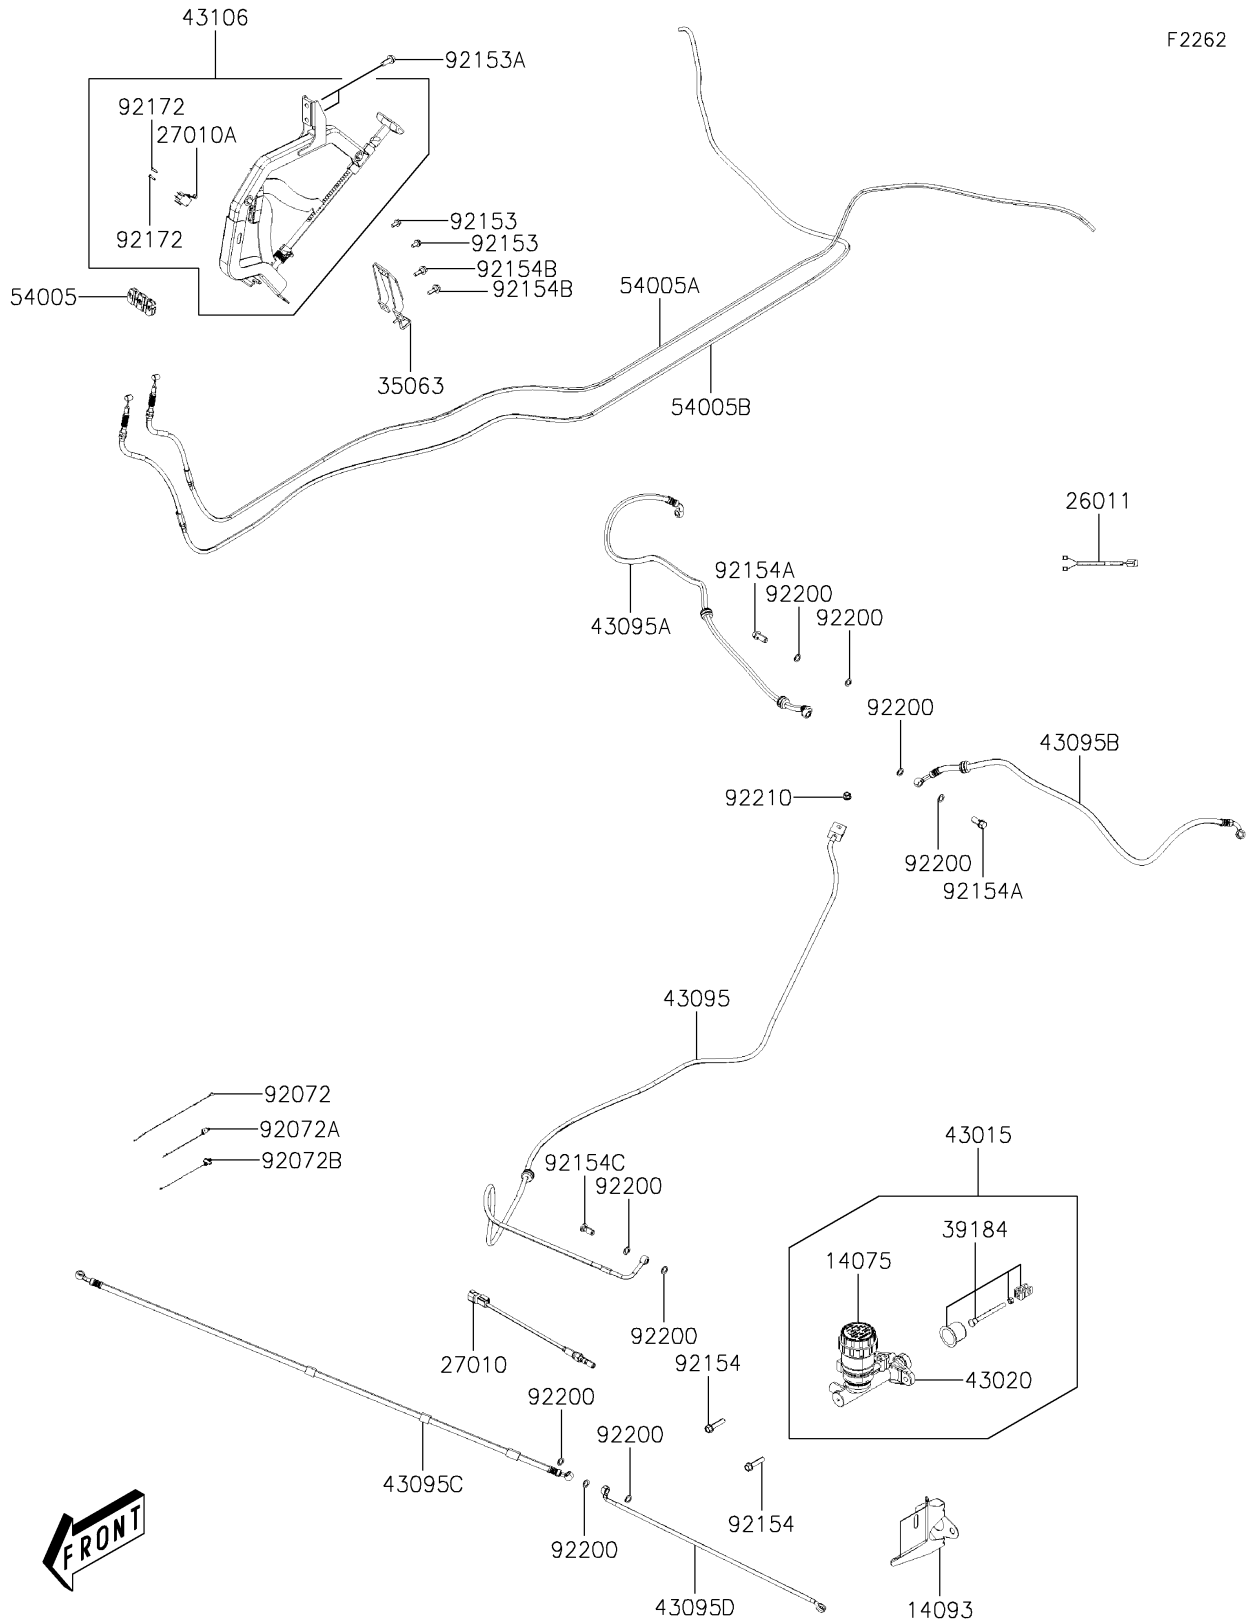

2024 MULE PRO-MX™ LE PARTS DIAGRAM

Brake Piping

F2262

2024 MULE PRO-MX™ LE PARTS LIST

Brake Piping

ITEM NAME	PART NUMBER	QUANTITY
CAP-ASSY (Ref # 14075)	14075-Y007	1
COVER,MASTER CYLINDER (Ref # 14093)	14093-Y008	1
WIRE-LEAD,PARKING SW (Ref # 26011)	26011-Y014	1
SWITCH,BRAKE PRESSURE (Ref # 27010)	27010-Y016	1
SWITCH (Ref # 27010A)	27010-Y017	1
STAY,PARKING BRAKE ASSY (Ref # 35063)	35063-Y042	1
BRACKET-ASSY (Ref # 39184)	39184-Y001	1
CYLINDER-ASSY-MASTER (Ref # 43015)	43015-Y007	1
PISTON-COMP-BRAKE (Ref # 43020)	43020-Y004	1
HOSE-BRAKE,RR (Ref # 43095)	43095-Y019	1
HOSE-BRAKE,RR,RH (Ref # 43095A)	43095-Y020	1
HOSE-BRAKE,RR,LH (Ref # 43095B)	43095-Y021	1
HOSE-BRAKE,FR,RH (Ref # 43095C)	43095-Y022	1
HOSE-BRAKE,FR,LH (Ref # 43095D)	43095-Y023	1
LEVER-ASSY-PARKING BRAKE (Ref # 43106)	43106-Y001	1
CABLE-BRAKE,PARKING (Ref # 54005)	54005-Y003	1
CABLE-BRAKE,PARKING,RH (Ref # 54005A)	54005-Y004	1
CABLE-BRAKE,PARKING,LH (Ref # 54005B)	54005-Y005	1
BAND (Ref # 92072)	92072-Y011	2
BAND (Ref # 92072A)	92072-Y020	2
BAND (Ref # 92072B)	92072-Y021	2
BOLT,FLANGE,6X12 (Ref # 92153)	92153-Y023	2
BOLT,FLANGE,8X20 (Ref # 92153A)	92153-Y033	2
BOLT,FLANGE,8X35 (Ref # 92154)	92154-Y021	2
BOLT,10X22 (Ref # 92154A)	92154-Y114	2
BOLT,6X20 (Ref # 92154B)	92154-Y179	2
BOLT,OIL (Ref # 92154C)	92154-Y184	1
SCREW (Ref # 92172)	92172-Y082	2
WASHER (Ref # 92200)	92200-Y015	9

2024 MULE PRO-MX™ LE PARTS LIST

Brake Piping

ITEM NAME	PART NUMBER	QUANTITY
NUT,8MM (Ref # 92210)	92210-Y076	1