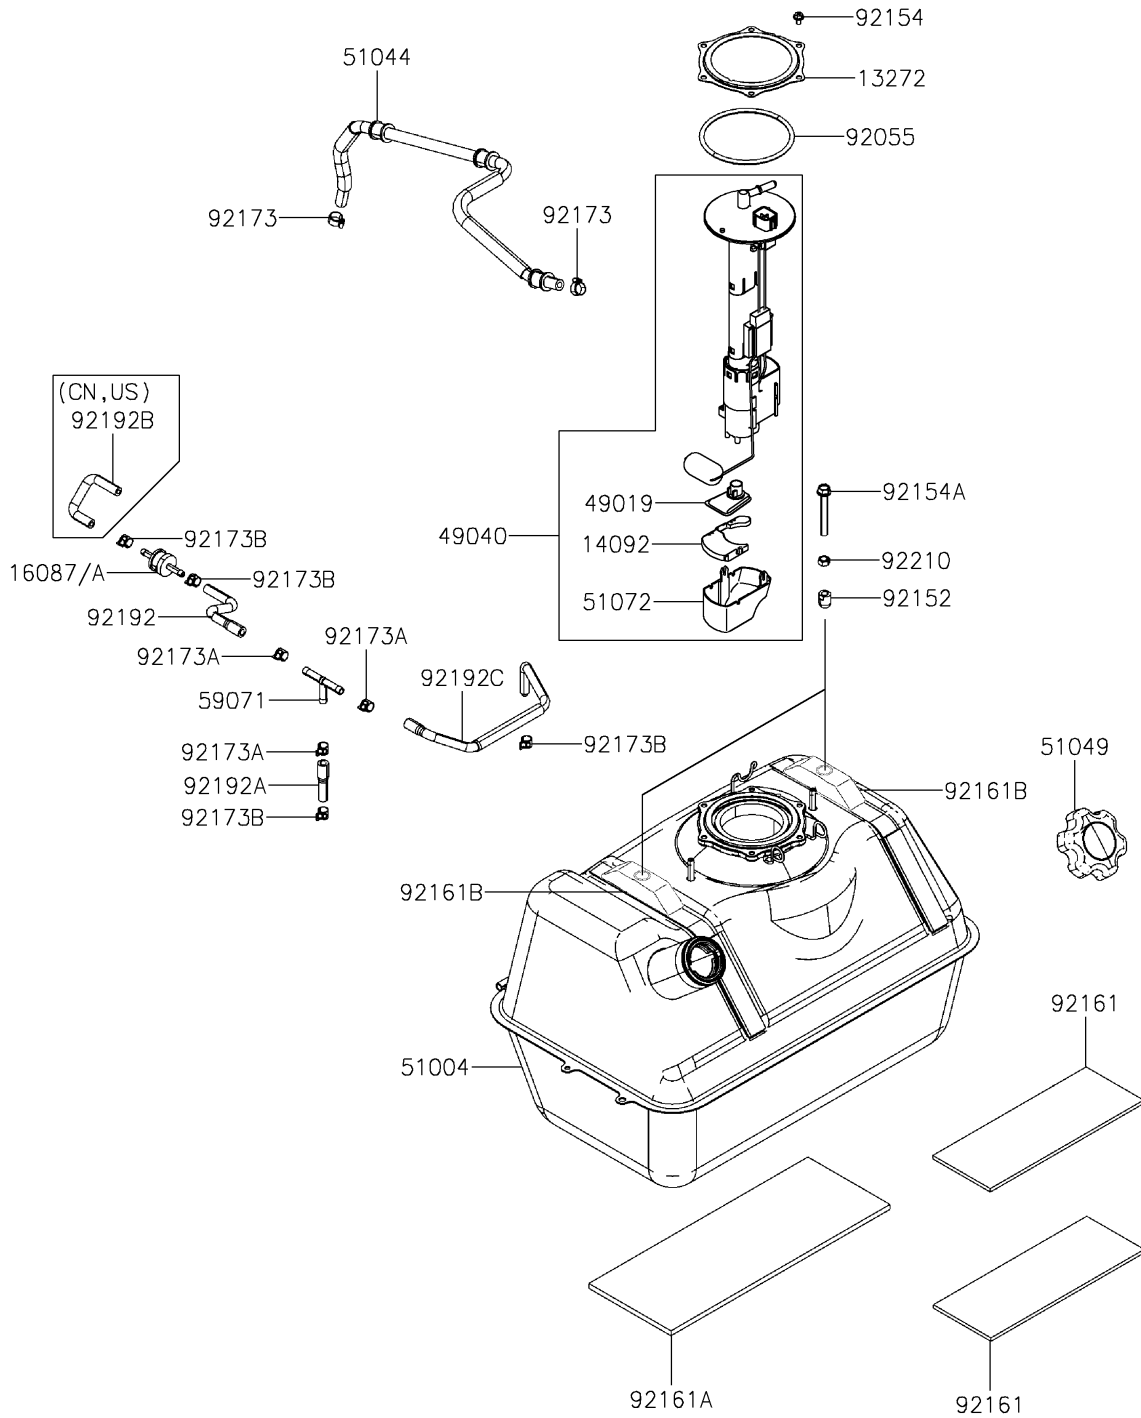

2024 MULE PRO-MX™ LE PARTS DIAGRAM

Fuel Tank

F2410

2024 MULE PRO-MX™ LE PARTS LIST

Fuel Tank

ITEM NAME	PART NUMBER	QUANTITY
PLATE,FUEL PUMP (Ref # 13272)	13272-Y030	1
COVER (Ref # 14092)	14092-1044	1
VALVE-CHECK (Ref # 16087)	16087-0008	1
VALVE-CHECK (Ref # 16087A)	16087-0009	1
FILTER-FUEL (Ref # 49019)	49019-0013	1
PUMP-FUEL (Ref # 49040)	49040-0832	1
TANK-FUEL (Ref # 51004)	51004-Y001	1
TUBE-ASSY,FUEL TANK (Ref # 51044)	51044-0896	1
CAP-TANK (Ref # 51049)	51049-Y005	1
CHAMBER-FUEL (Ref # 51072)	51072-0003	1
JOINT,3 WAY (Ref # 59071)	59071-Y008	1
RING-O,FUEL PUMP (Ref # 92055)	92055-Y057	1
COLLAR (Ref # 92152)	92152-Y057	2
BOLT,5X10 (Ref # 92154)	92154-Y119	6
BOLT,FLANGE,8X60 (Ref # 92154A)	92154-Y207	2
DAMPER,FUEL TANK (Ref # 92161)	92161-Y040	2
DAMPER,FUEL TANK (Ref # 92161A)	92161-Y041	1
DAMPER (Ref # 92161B)	92161-Y042	2
CLAMP,12.5MM (Ref # 92173)	92173-Y043	2
CLAMP (Ref # 92173A)	92173-Y051	3
CLAMP (Ref # 92173B)	92173-Y081	4
TUBE (Ref # 92192)	92192-Y060	1
TUBE (Ref # 92192A)	92192-Y061	1
TUBE (Ref # 92192B)	92192-Y062	1
TUBE (Ref # 92192C)	92192-Y073	1
NUT,HEX,8MM (Ref # 92210)	92210-Y079	2