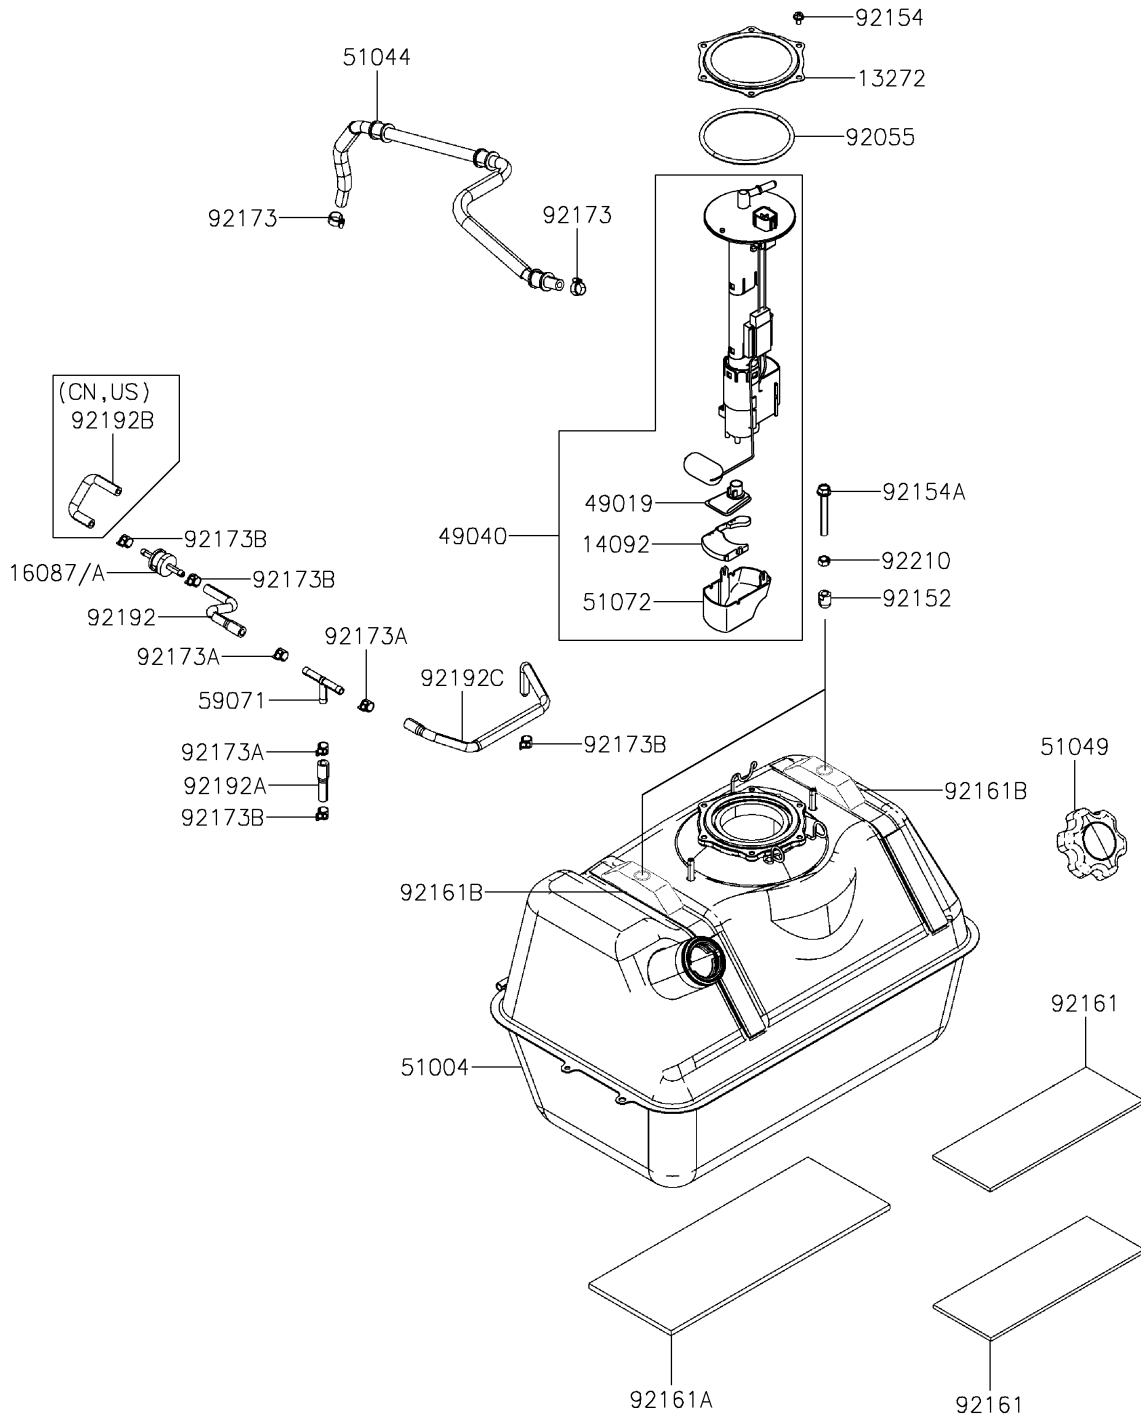

# 2024 MULE PRO-MX™ LE PARTS DIAGRAM

Fuel Tank

F2410

## 2024 MULE PRO-MX™ LE PARTS LIST

### Fuel Tank

ITEM NAME	PART NUMBER	QUANTITY
PLATE,FUEL PUMP (Ref # 13272)	13272-Y030	1
COVER (Ref # 14092)	14092-1044	1
VALVE-CHECK (Ref # 16087)	16087-0008	1
VALVE-CHECK (Ref # 16087A)	16087-0009	1
FILTER-FUEL (Ref # 49019)	49019-0013	1
PUMP-FUEL (Ref # 49040)	49040-0832	1
TANK-FUEL (Ref # 51004)	51004-Y001	1
TUBE-ASSY,FUEL TANK (Ref # 51044)	51044-0896	1
CAP-TANK (Ref # 51049)	51049-Y005	1
CHAMBER-FUEL (Ref # 51072)	51072-0003	1
JOINT,3 WAY (Ref # 59071)	59071-Y008	1
RING-O,FUEL PUMP (Ref # 92055)	92055-Y057	1
COLLAR (Ref # 92152)	92152-Y057	2
BOLT,5X10 (Ref # 92154)	92154-Y119	6
BOLT,FLANGE,8X60 (Ref # 92154A)	92154-Y207	2
DAMPER,FUEL TANK (Ref # 92161)	92161-Y040	2
DAMPER,FUEL TANK (Ref # 92161A)	92161-Y041	1
DAMPER (Ref # 92161B)	92161-Y042	2
CLAMP,12.5MM (Ref # 92173)	92173-Y043	2
CLAMP (Ref # 92173A)	92173-Y051	3
CLAMP (Ref # 92173B)	92173-Y081	4
TUBE (Ref # 92192)	92192-Y060	1
TUBE (Ref # 92192A)	92192-Y061	1
TUBE (Ref # 92192B)	92192-Y062	1
TUBE (Ref # 92192C)	92192-Y073	1
NUT,HEX,8MM (Ref # 92210)	92210-Y079	2