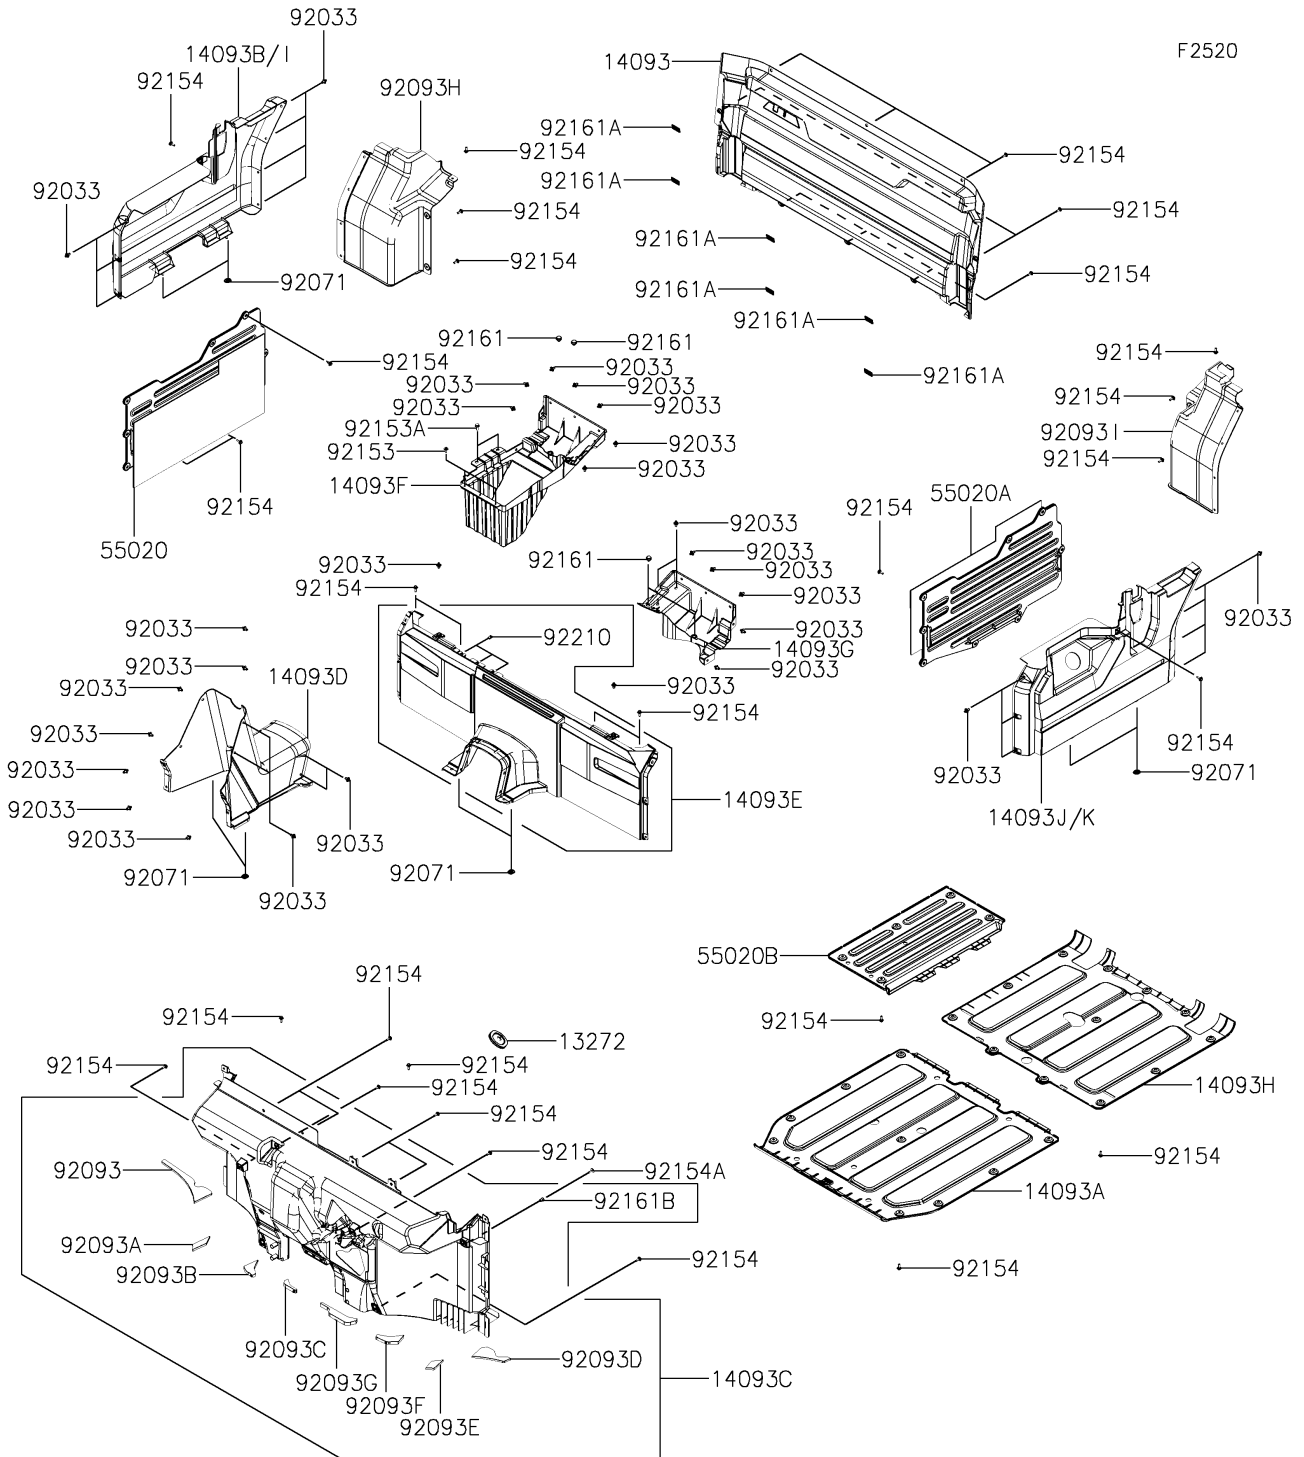

# 2022 Mule PRO-MX EPS LE PARTS DIAGRAM

Carrier(s)

## 2022 Mule PRO-MX EPS LE PARTS LIST

Carrier(s)

ITEM NAME	PART NUMBER	QUANTITY
PLATE,FRONT TIRE HOUSE (Ref # 13272)	13272-Y032	1
COVER,BACK,S.BLACK (Ref # 14093)	14093-Y010-933	1
COVER,UNDER,FR,S.BLACK (Ref # 14093A)	14093-Y018-933	1
COVER,SIDE,RH,S.BLACK (Ref # 14093B)	14093-Y022-933	1
COVER,FR FLOOR,S.BLACK (Ref # 14093C)	14093-Y023-933	1
COVER,TUNNEL,S.BLACK (Ref # 14093D)	14093-Y025-933	1
COVER,CNT,S.BLACK (Ref # 14093E)	14093-Y026-933	1
COVER,HEAT GUARD,RH (Ref # 14093F)	14093-Y027	1
COVER,HEAT GUARD,LH (Ref # 14093G)	14093-Y029	1
COVER,UNDER,RR,S.BLACK (Ref # 14093H)	14093-Y030-933	1
COVER,SIDE,RH,S.BLACK (Ref # 14093I)	14093-Y038-933	1
COVER,SIDE,LH,S.BLACK (Ref # 14093J)	14093-Y052-933	1
COVER,SIDE,LH,S.BLACK (Ref # 14093K)	14093-Y054-933	1
GUARD,HEAT,RH (Ref # 55020)	55020-Y013	1
GUARD,HEAT,LH (Ref # 55020A)	55020-Y014	1
GUARD,BOOT,S.BLACK (Ref # 55020B)	55020-Y017-933	1
RING-SNAP (Ref # 92033)	92033-Y033	41
GROMMET (Ref # 92071)	92071-Y006	8
SEAL (Ref # 92093)	92093-Y035	1
SEAL (Ref # 92093A)	92093-Y036	1
SEAL (Ref # 92093B)	92093-Y037	1
SEAL (Ref # 92093C)	92093-Y038	1
SEAL (Ref # 92093D)	92093-Y039	1
SEAL (Ref # 92093E)	92093-Y040	1
SEAL (Ref # 92093F)	92093-Y041	1
SEAL (Ref # 92093G)	92093-Y042	1
SEAL (Ref # 92093H)	92093-Y043	1
SEAL (Ref # 92093I)	92093-Y044	1
BOLT,5X16 (Ref # 92153)	92153-Y013	3

## 2022 Mule PRO-MX EPS LE PARTS LIST

Carrier(s)

ITEM NAME	PART NUMBER	QUANTITY
BOLT,FLANGE,8X16 (Ref # 92153A)	92153-Y032	2
BOLT,6X18 (Ref # 92154)	92154-Y177	73
BOLT,5X22 (Ref # 92154A)	92154-Y186	9
DAMPER (Ref # 92161)	92161-Y014	4
DAMPER (Ref # 92161A)	92161-Y045	6
DAMPER (Ref # 92161B)	92161-Y054	9
NUT,5MM (Ref # 92210)	92210-Y016	3