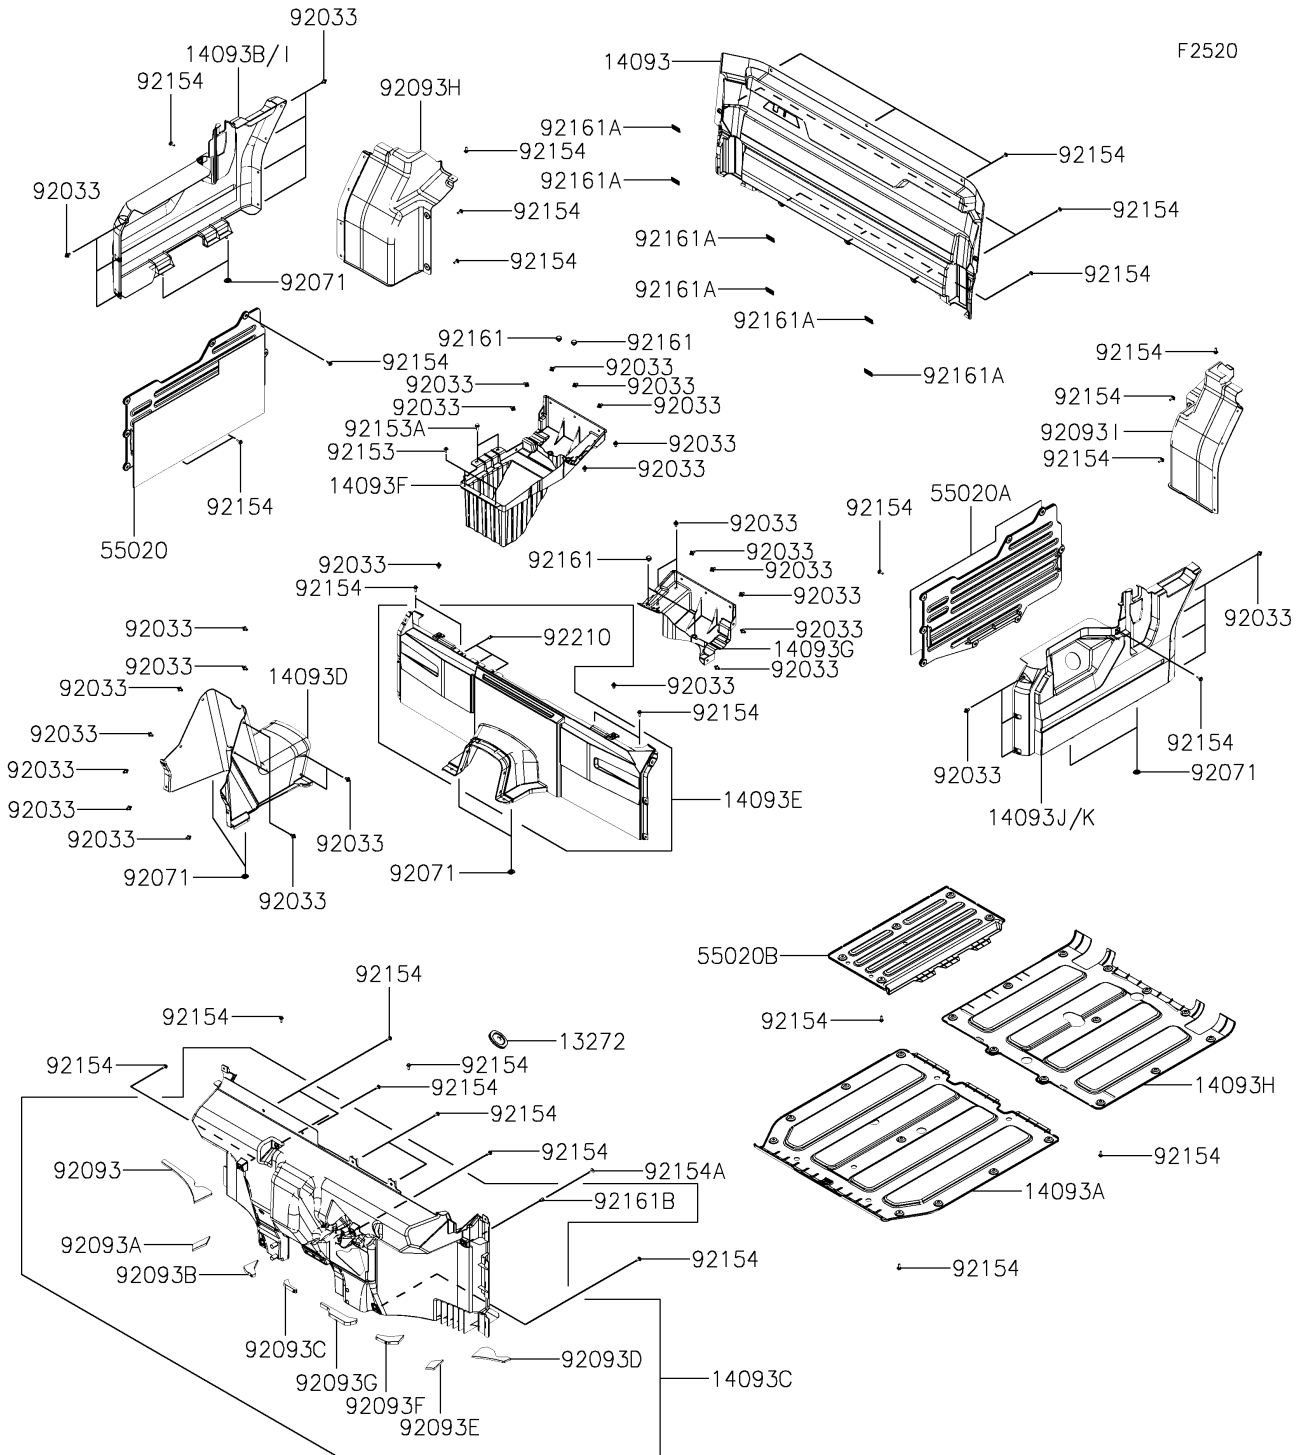

# 2023 MULE PRO-MX<sup>™</sup> EPS LE PARTS DIAGRAM

Carrier(s)

## 2023 MULE PRO-MX™ EPS LE PARTS LIST

Carrier(s)

ITEM NAME	PART NUMBER	QUANTITY
PLATE,FRONT TIRE HOUSE (Ref # 13272)	13272-Y032	1
COVER,BACK,S.BLACK (Ref # 14093)	14093-Y010-933	1
COVER,UNDER,FR,S.BLACK (Ref # 14093A)	14093-Y018-933	1
COVER,SIDE,RH,S.BLACK (Ref # 14093B)	14093-Y022-933	1
COVER,FR FLOOR,S.BLACK (Ref # 14093C)	14093-Y023-933	1
COVER,TUNNEL,S.BLACK (Ref # 14093D)	14093-Y025-933	1
COVER,CNT,S.BLACK (Ref # 14093E)	14093-Y026-933	1
COVER,HEAT GUARD,RH (Ref # 14093F)	14093-Y027	1
COVER,HEAT GUARD,LH (Ref # 14093G)	14093-Y029	1
COVER,UNDER,RR,S.BLACK (Ref # 14093H)	14093-Y030-933	1
COVER,SIDE,RH,S.BLACK (Ref # 14093I)	14093-Y038-933	1
COVER,SIDE,LH,S.BLACK (Ref # 14093J)	14093-Y052-933	1
COVER,SIDE,LH,S.BLACK (Ref # 14093K)	14093-Y054-933	1
GUARD,HEAT,RH (Ref # 55020)	55020-Y013	1
GUARD,HEAT,LH (Ref # 55020A)	55020-Y014	1
GUARD,BOOT,S.BLACK (Ref # 55020B)	55020-Y017-933	1
RING-SNAP (Ref # 92033)	92033-Y033	41
GROMMET (Ref # 92071)	92071-Y006	8
SEAL (Ref # 92093)	92093-Y035	1
SEAL (Ref # 92093A)	92093-Y036	1
SEAL (Ref # 92093B)	92093-Y037	1
SEAL (Ref # 92093C)	92093-Y038	1
SEAL (Ref # 92093D)	92093-Y039	1
SEAL (Ref # 92093E)	92093-Y040	1
SEAL (Ref # 92093F)	92093-Y041	1
SEAL (Ref # 92093G)	92093-Y042	1
SEAL (Ref # 92093H)	92093-Y043	1
SEAL (Ref # 92093I)	92093-Y044	1
BOLT,5X16 (Ref # 92153)	92153-Y013	3

## 2023 MULE PRO-MX™ EPS LE PARTS LIST

Carrier(s)

ITEM NAME	PART NUMBER	QUANTITY
BOLT,FLANGE,8X16 (Ref # 92153A)	92153-Y032	2
BOLT,6X18 (Ref # 92154)	92154-Y177	73
BOLT,5X22 (Ref # 92154A)	92154-Y186	9
DAMPER (Ref # 92161)	92161-Y014	4
DAMPER (Ref # 92161A)	92161-Y045	6
DAMPER (Ref # 92161B)	92161-Y054	9
NUT,5MM (Ref # 92210)	92210-Y016	3