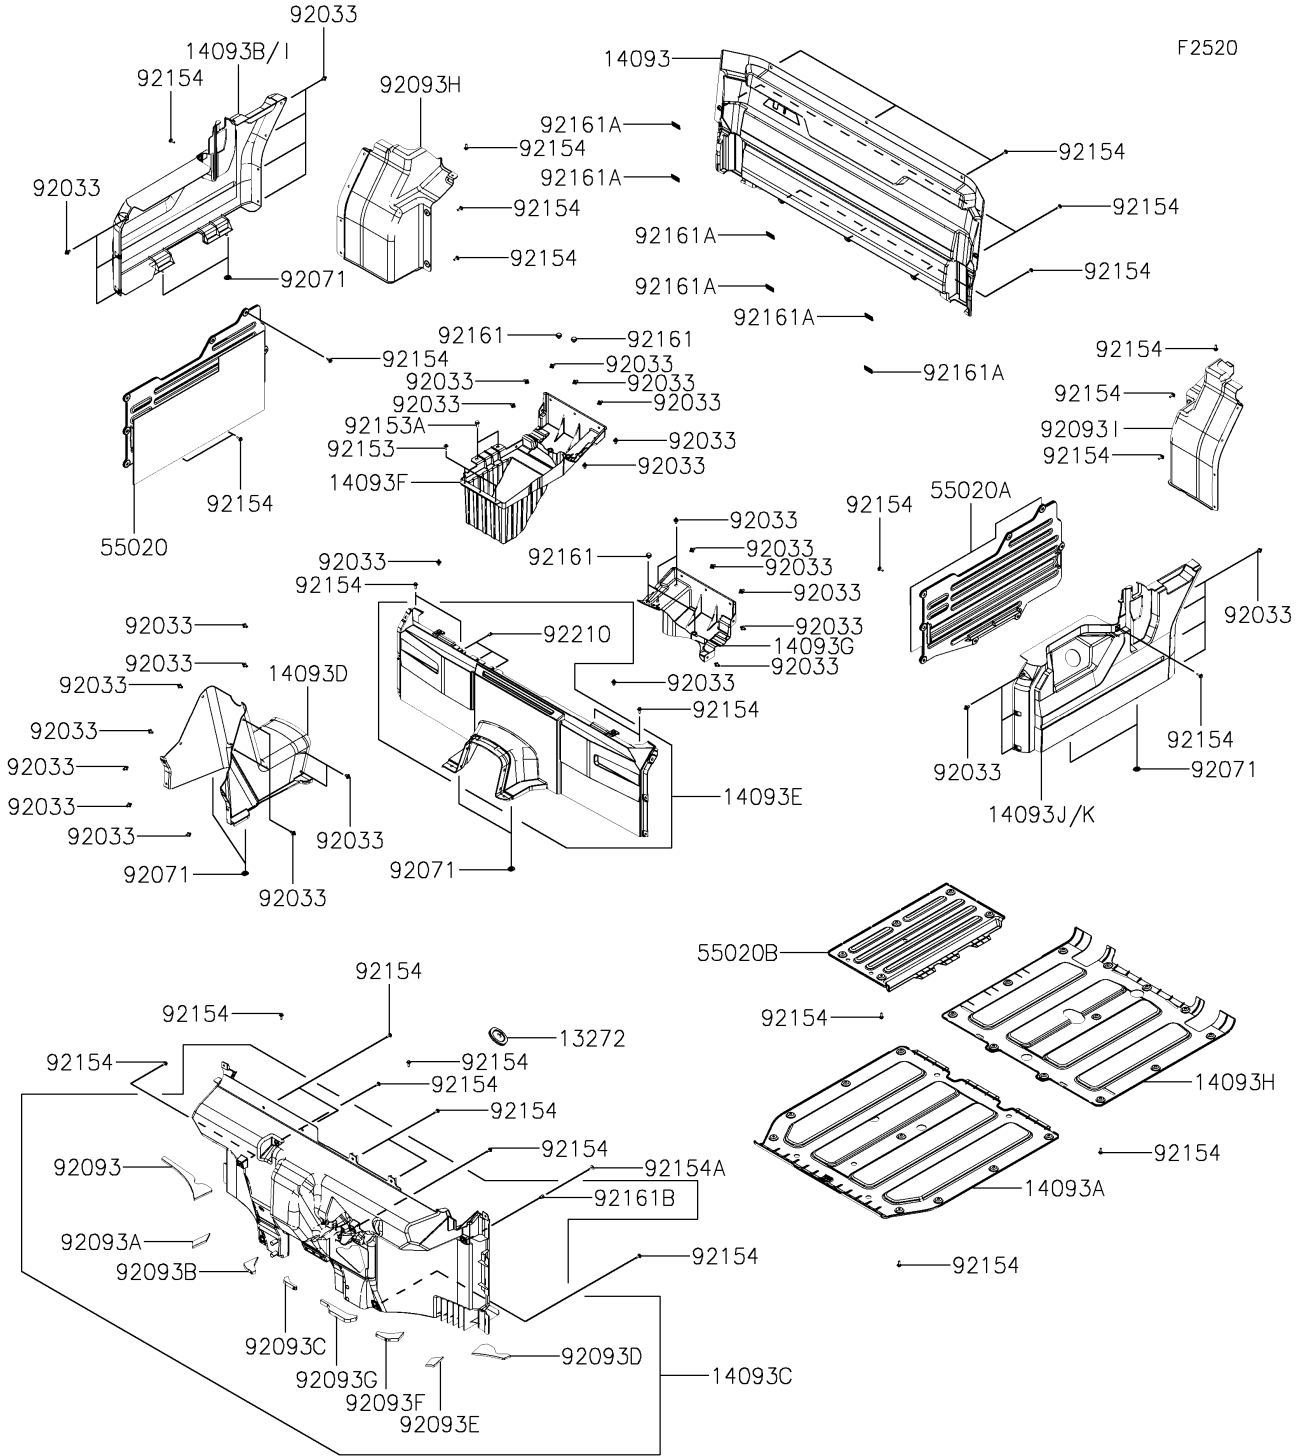

# 2024 MULE PRO-MX™ LE PARTS DIAGRAM

Carrier(s)

## 2024 MULE PRO-MX™ LE PARTS LIST

Carrier(s)

ITEM NAME	PART NUMBER	QUANTITY
PLATE,FRONT TIRE HOUSE (Ref # 13272)	13272-Y032	1
COVER,BACK,S.BLACK (Ref # 14093)	14093-Y010-933	1
COVER,UNDER,FR,S.BLACK (Ref # 14093A)	14093-Y018-933	1
COVER,SIDE,RH,S.BLACK (Ref # 14093B)	14093-Y022-933	1
COVER,FR FLOOR,S.BLACK (Ref # 14093C)	14093-Y023-933	1
COVER,TUNNEL,S.BLACK (Ref # 14093D)	14093-Y025-933	1
COVER,CNT,S.BLACK (Ref # 14093E)	14093-Y026-933	1
COVER,HEAT GUARD,RH (Ref # 14093F)	14093-Y027	1
COVER,HEAT GUARD,LH (Ref # 14093G)	14093-Y029	1
COVER,UNDER,RR,S.BLACK (Ref # 14093H)	14093-Y030-933	1
COVER,SIDE,RH,S.BLACK (Ref # 14093I)	14093-Y038-933	1
COVER,SIDE,LH,S.BLACK (Ref # 14093J)	14093-Y052-933	1
COVER,SIDE,LH,S.BLACK (Ref # 14093K)	14093-Y054-933	1
GUARD,HEAT,RH (Ref # 55020)	55020-Y013	1
GUARD,HEAT,LH (Ref # 55020A)	55020-Y014	1
GUARD,BOOT,S.BLACK (Ref # 55020B)	55020-Y017-933	1
RING-SNAP (Ref # 92033)	92033-Y033	41
GROMMET (Ref # 92071)	92071-Y006	8
SEAL (Ref # 92093)	92093-Y035	1
SEAL (Ref # 92093A)	92093-Y036	1
SEAL (Ref # 92093B)	92093-Y037	1
SEAL (Ref # 92093C)	92093-Y038	1
SEAL (Ref # 92093D)	92093-Y039	1
SEAL (Ref # 92093E)	92093-Y040	1
SEAL (Ref # 92093F)	92093-Y041	1
SEAL (Ref # 92093G)	92093-Y042	1
SEAL (Ref # 92093H)	92093-Y043	1
SEAL (Ref # 92093I)	92093-Y044	1
BOLT,5X16 (Ref # 92153)	92153-Y013	3

## 2024 MULE PRO-MX™ LE PARTS LIST

Carrier(s)

ITEM NAME	PART NUMBER	QUANTITY
BOLT,FLANGE,8X16 (Ref # 92153A)	92153-Y032	2
BOLT,6X18 (Ref # 92154)	92154-Y177	73
BOLT,5X22 (Ref # 92154A)	92154-Y186	9
DAMPER (Ref # 92161)	92161-Y014	4
DAMPER (Ref # 92161A)	92161-Y045	6
DAMPER (Ref # 92161B)	92161-Y054	9
NUT,5MM (Ref # 92210)	92210-Y016	3