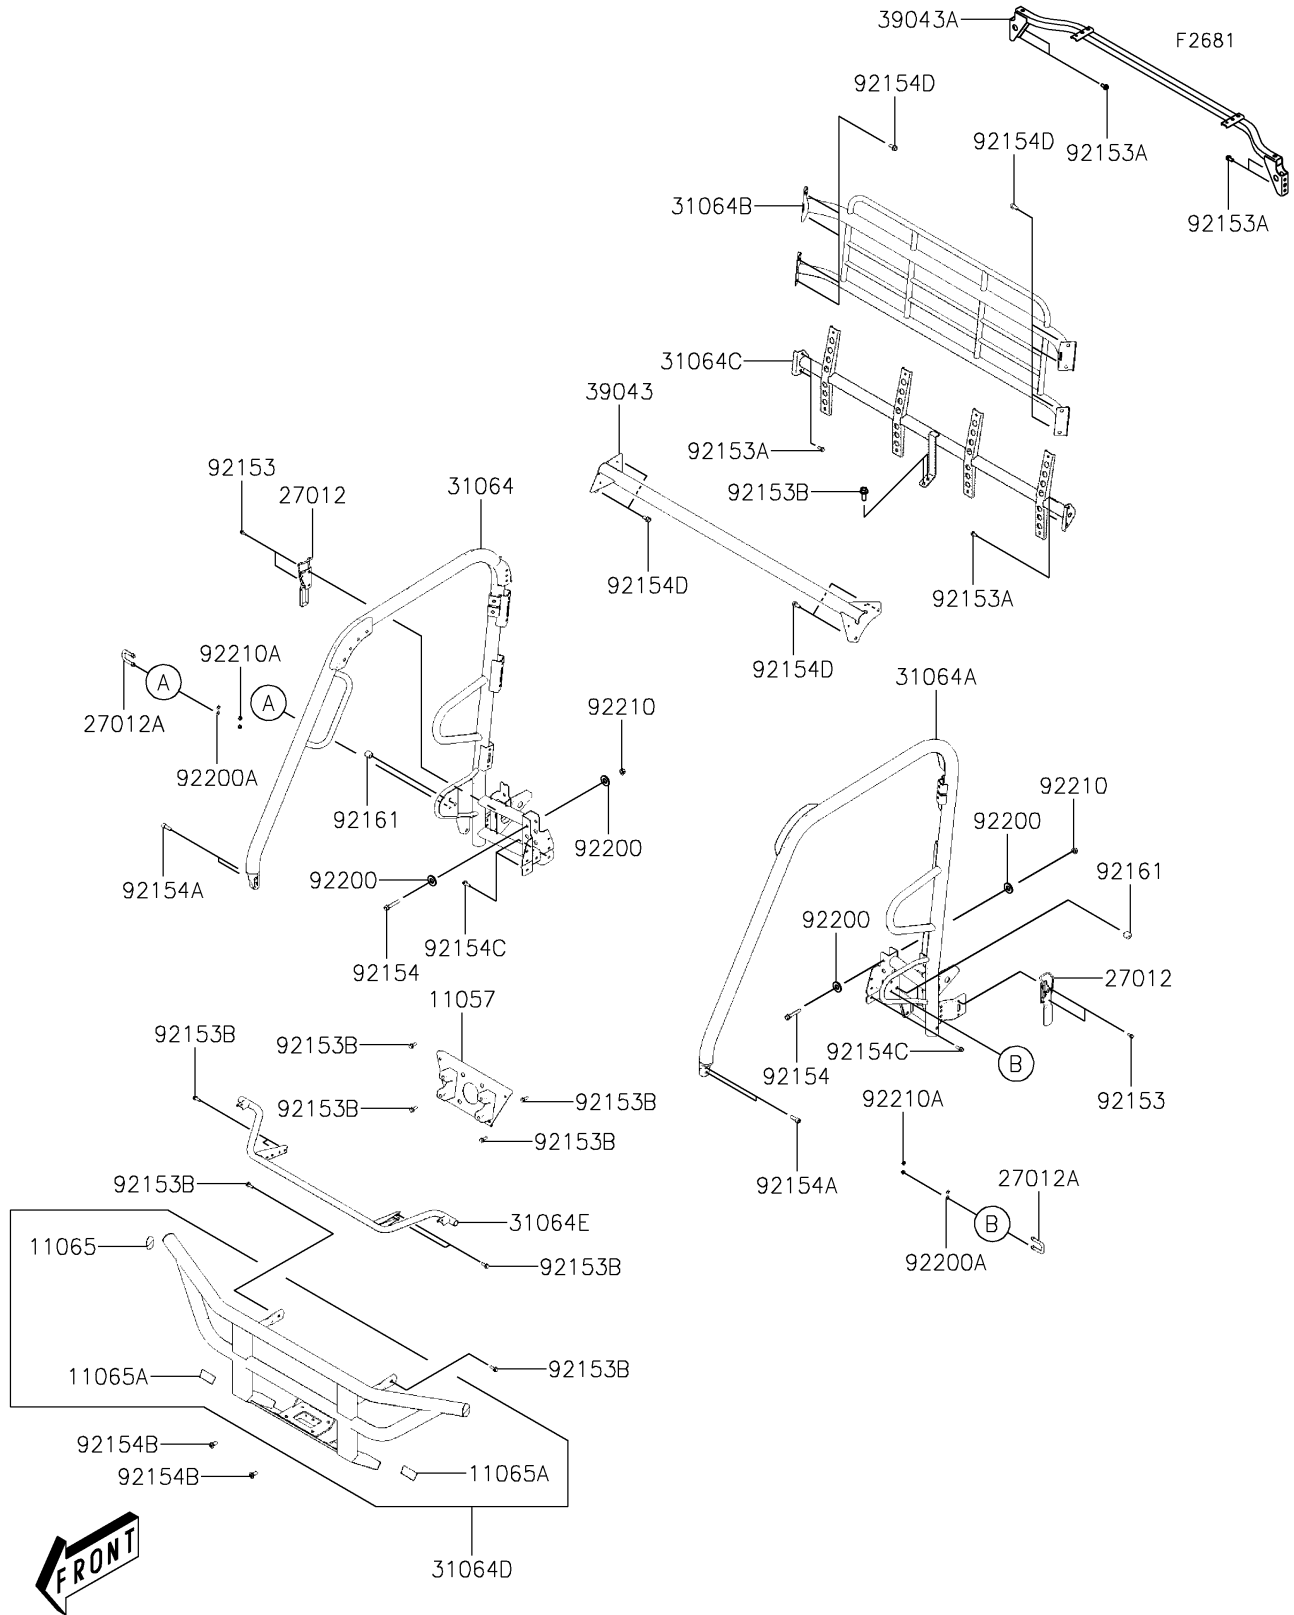

2024 MULE PRO-MX™ LE PARTS DIAGRAM

Guards/Cab Frame

2024 MULE PRO-MX™ LE PARTS LIST

Guards/Cab Frame

ITEM NAME	PART NUMBER	QUANTITY
BRACKET,STABILIZER (Ref # 11057)	11057-Y015	1
CAP,FR BUMPER,END (Ref # 11065)	11065-Y043	2
CAP,FR BUMPER (Ref # 11065A)	11065-Y044	2
HOOK,SIDE (Ref # 27012)	27012-Y005	2
HOOK,DOOR (Ref # 27012A)	27012-Y007	2
PIPE-COMP,ROOF,RH (Ref # 31064)	31064-Y013	1
PIPE-COMP,ROOF,LH (Ref # 31064A)	31064-Y014	1
PIPE-COMP,REAR,UPP (Ref # 31064B)	31064-Y015	1
PIPE-COMP,REAR,LWR (Ref # 31064C)	31064-Y016	1
PIPE-COMP,FR BUMPER (Ref # 31064D)	31064-Y017	1
PIPE-COMP,FR COVER (Ref # 31064E)	31064-Y018	1
CROSSMEMBER-COMP,ROOF (Ref # 39043)	39043-Y002	1
CROSSMEMBER-COMP,ROOF,RR (Ref # 39043A)	39043-Y003	1
BOLT,FLANGE,6X16 (Ref # 92153)	92153-Y025	4
BOLT,FLANGE,8X16 (Ref # 92153A)	92153-Y032	8
BOLT,FLANGE,8X20 (Ref # 92153B)	92153-Y033	12
BOLT,FLANGE,10X60 (Ref # 92154)	92154-Y091	2
BOLT,SOCKET,10X28 (Ref # 92154A)	92154-Y098	4
BOLT,10X23 (Ref # 92154B)	92154-Y178	2
BOLT,FLANGE,8X25 (Ref # 92154C)	92154-Y195	4
BOLT,FLANGE,10X20 (Ref # 92154D)	92154-Y197	12
DAMPER,ROPS (Ref # 92161)	92161-Y050	2
WASHER,10MM (Ref # 92200)	92200-Y020	4
WASHER,6MM (Ref # 92200A)	92200-Y106	4
NUT,10MM (Ref # 92210)	92210-Y009	2
NUT,6MM (Ref # 92210A)	92210-Y087	4