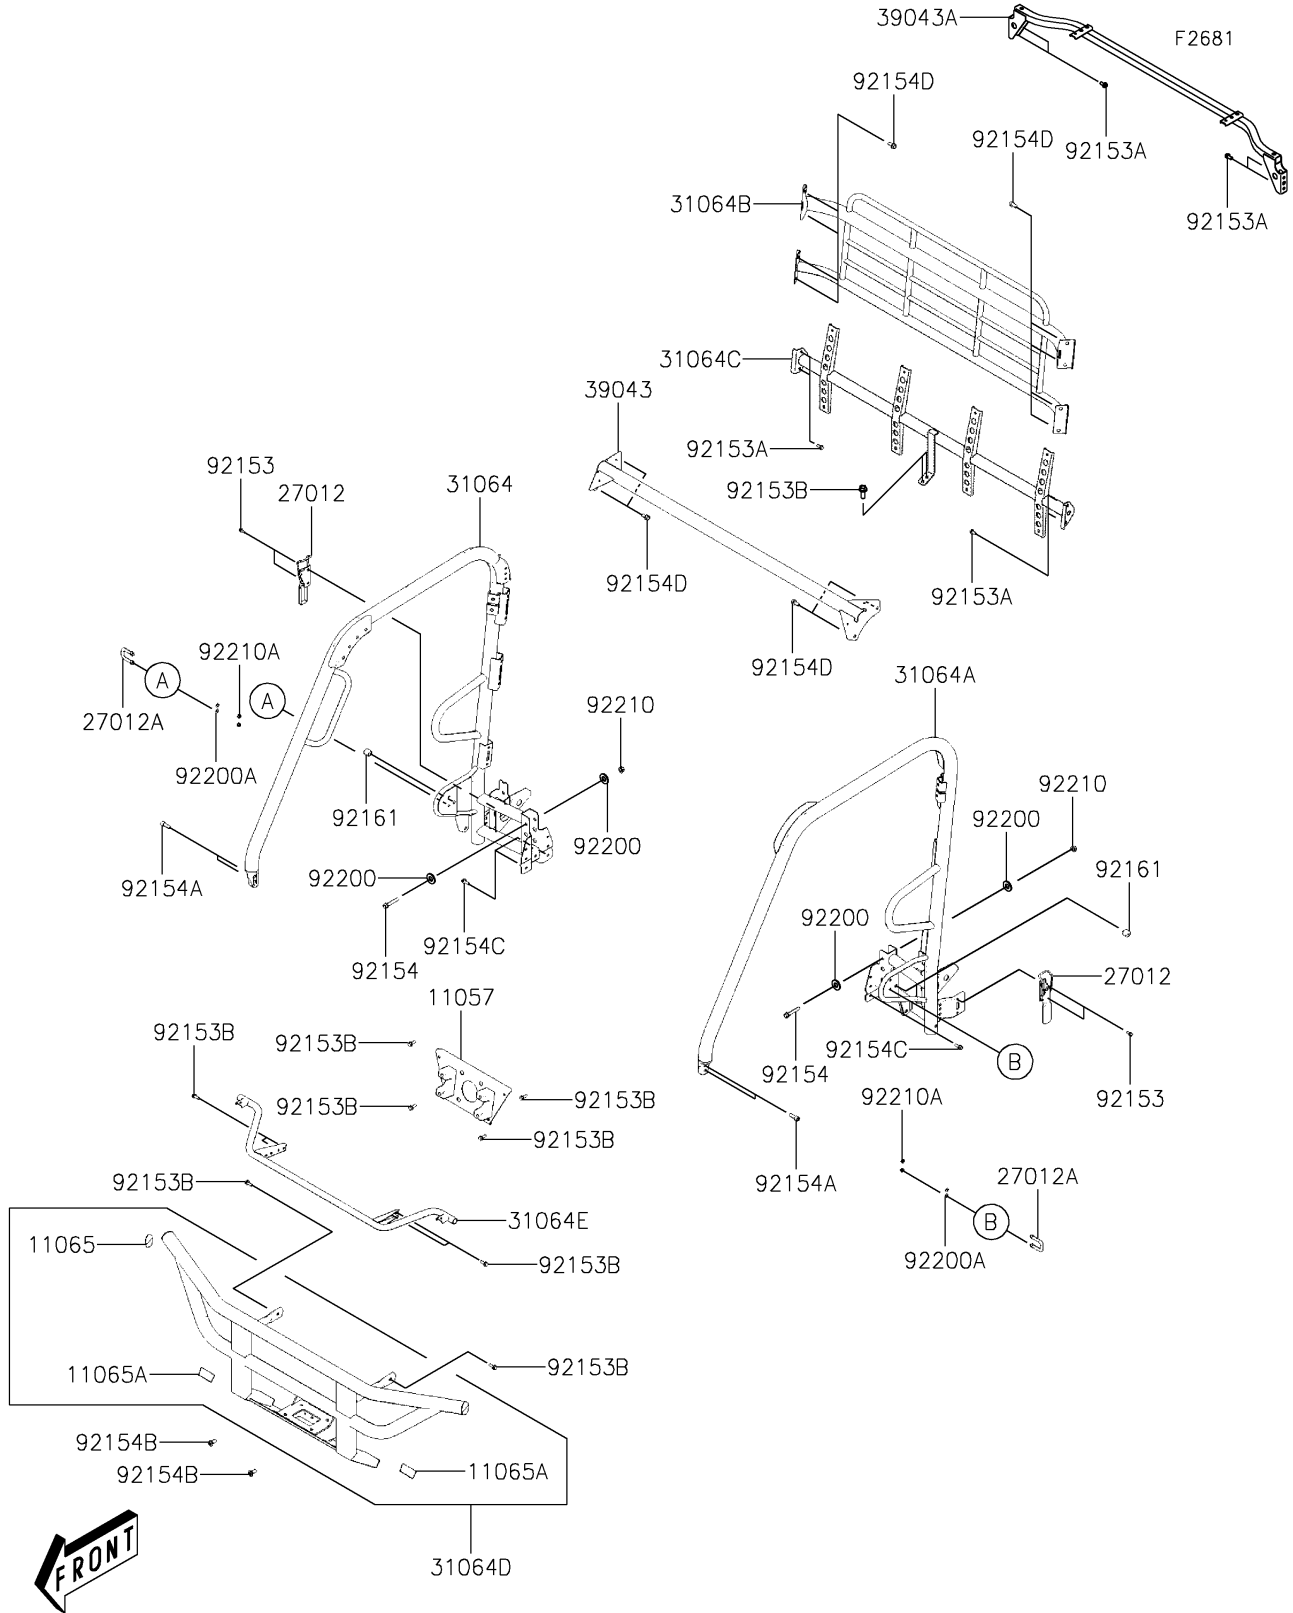

2024 MULE PRO-MX™ LE PARTS DIAGRAM

Guards/Cab Frame

2024 MULE PRO-MX™ LE PARTS LIST

Guards/Cab Frame

ITEM NAME	PART NUMBER	QUANTITY
BRACKET,STABILIZER (Ref # 11057)	11057-Y015	1
CAP,FR BUMPER,END (Ref # 11065)	11065-Y043	2
CAP,FR BUMPER (Ref # 11065A)	11065-Y044	2
HOOK,SIDE (Ref # 27012)	27012-Y005	2
HOOK,DOOR (Ref # 27012A)	27012-Y007	2
PIPE-COMP,ROOF,RH (Ref # 31064)	31064-Y013	1
PIPE-COMP,ROOF,LH (Ref # 31064A)	31064-Y014	1
PIPE-COMP,REAR,UPP (Ref # 31064B)	31064-Y015	1
PIPE-COMP,REAR,LWR (Ref # 31064C)	31064-Y016	1
PIPE-COMP,FR BUMPER (Ref # 31064D)	31064-Y017	1
PIPE-COMP,FR COVER (Ref # 31064E)	31064-Y018	1
CROSSMEMBER-COMP,ROOF (Ref # 39043)	39043-Y002	1
CROSSMEMBER-COMP,ROOF,RR (Ref # 39043A)	39043-Y003	1
BOLT,FLANGE,6X16 (Ref # 92153)	92153-Y025	4
BOLT,FLANGE,8X16 (Ref # 92153A)	92153-Y032	8
BOLT,FLANGE,8X20 (Ref # 92153B)	92153-Y033	12
BOLT,FLANGE,10X60 (Ref # 92154)	92154-Y091	2
BOLT,SOCKET,10X28 (Ref # 92154A)	92154-Y098	4
BOLT,10X23 (Ref # 92154B)	92154-Y178	2
BOLT,FLANGE,8X25 (Ref # 92154C)	92154-Y195	4
BOLT,FLANGE,10X20 (Ref # 92154D)	92154-Y197	12
DAMPER,ROPS (Ref # 92161)	92161-Y050	2
WASHER,10MM (Ref # 92200)	92200-Y020	4
WASHER,6MM (Ref # 92200A)	92200-Y106	4
NUT,10MM (Ref # 92210)	92210-Y009	2
NUT,6MM (Ref # 92210A)	92210-Y087	4