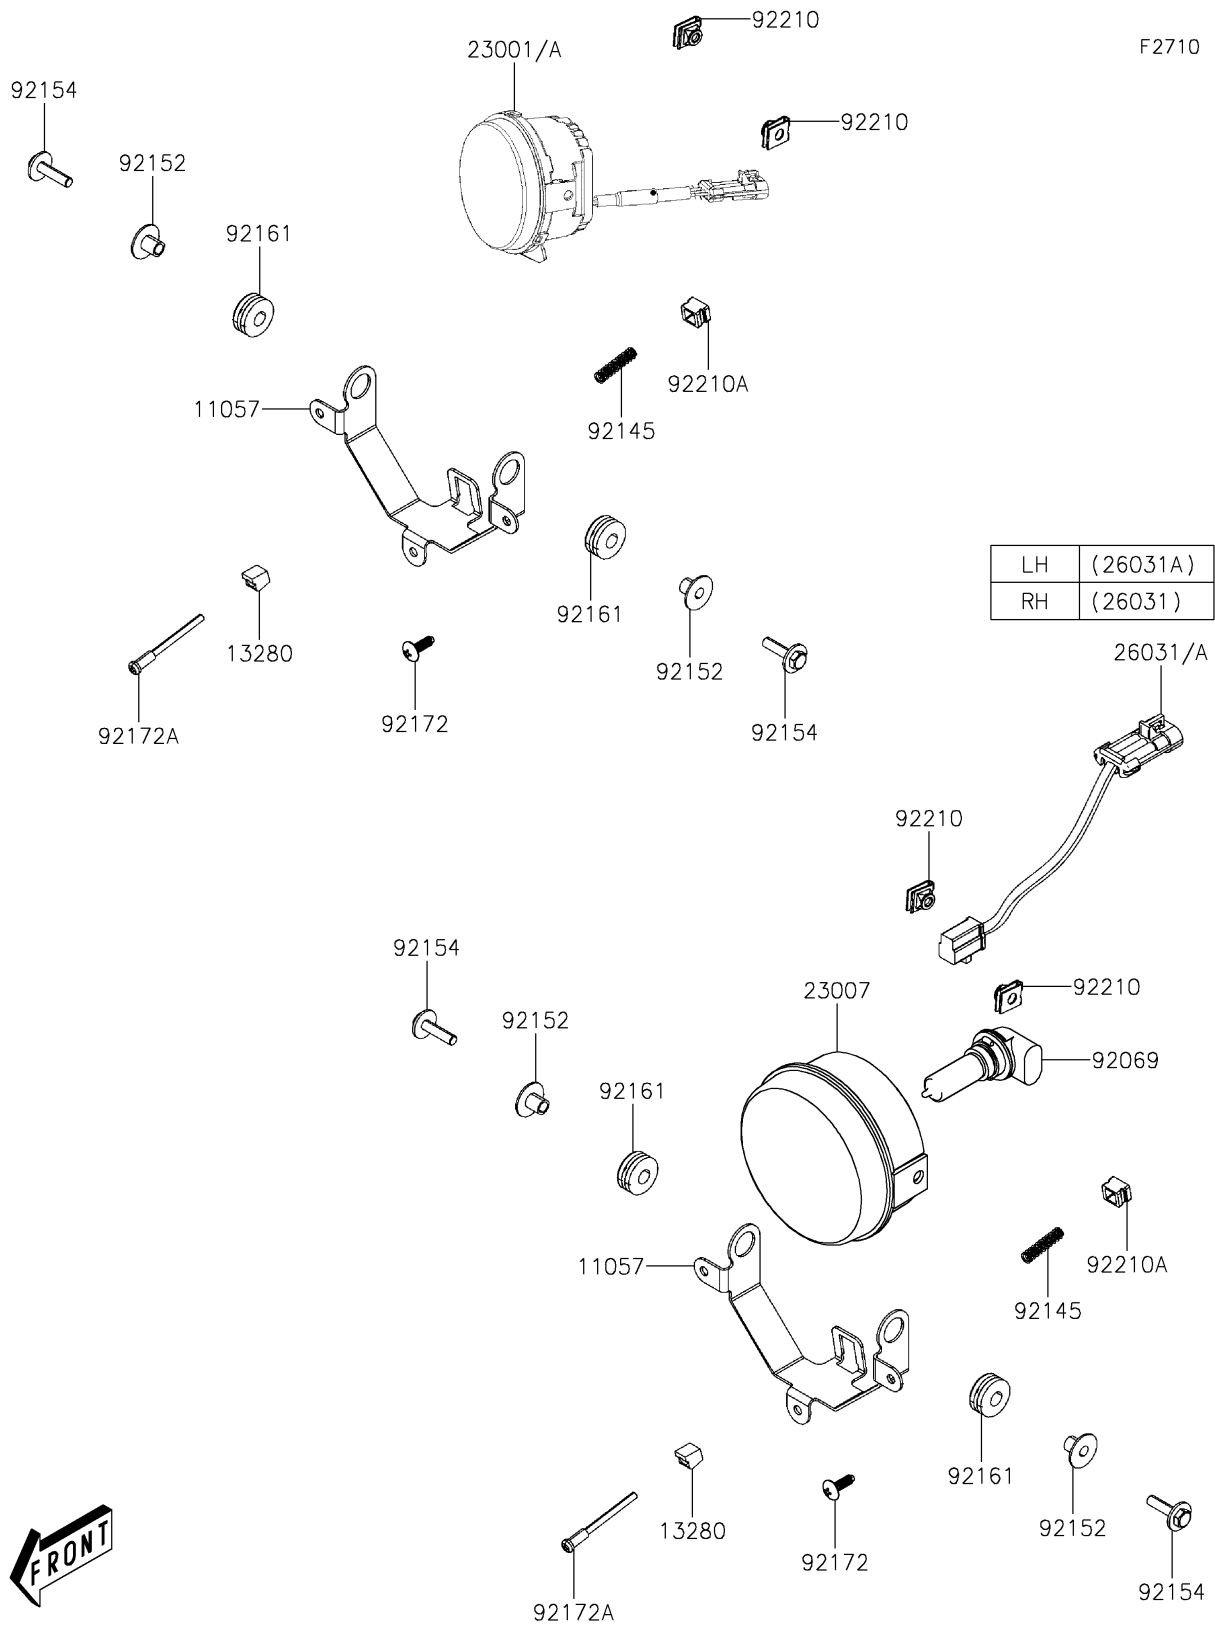

# 2023 MULE PRO-MX™ EPS LE PARTS DIAGRAM

Headlight(s)

## 2023 MULE PRO-MX™ EPS LE PARTS LIST

### Headlight(s)

ITEM NAME	PART NUMBER	QUANTITY
BRACKET,HEAD LIGHT (Ref # 11057)	11057-Y004	4
HOLDER,ADJUSTER LIGHT (Ref # 13280)	13280-Y019	4
LAMP-ASSY-HEAD,LED (Ref # 23001)	23001-Y001	2
LENS-COMP,HEAD LAMP (Ref # 23007)	23007-0096	2
HARNESS,SUB,HEAD LIGHT,RH (Ref # 26031)	26031-Y018	1
HARNESS,SUB,HEAD LIGHT,LH (Ref # 26031A)	26031-Y019	1
BULB,12V 35/35W (Ref # 92069)	92069-0019	2
SPRING,ADJUSTER LIGHT (Ref # 92145)	92145-Y062	4
COLLAR,HEAD LIGHT (Ref # 92152)	92152-Y064	8
BOLT,6X25 (Ref # 92154)	92154-Y099	8
DAMPER (Ref # 92161)	92161-Y043	8
SCREW,TAPPING,5X16 (Ref # 92172)	92172-Y020	12
SCREW,PAN,4X58 (Ref # 92172A)	92172-Y080	4
NUT,6MM (Ref # 92210)	92210-Y089	8
NUT,4MM (Ref # 92210A)	92210-Y095	4