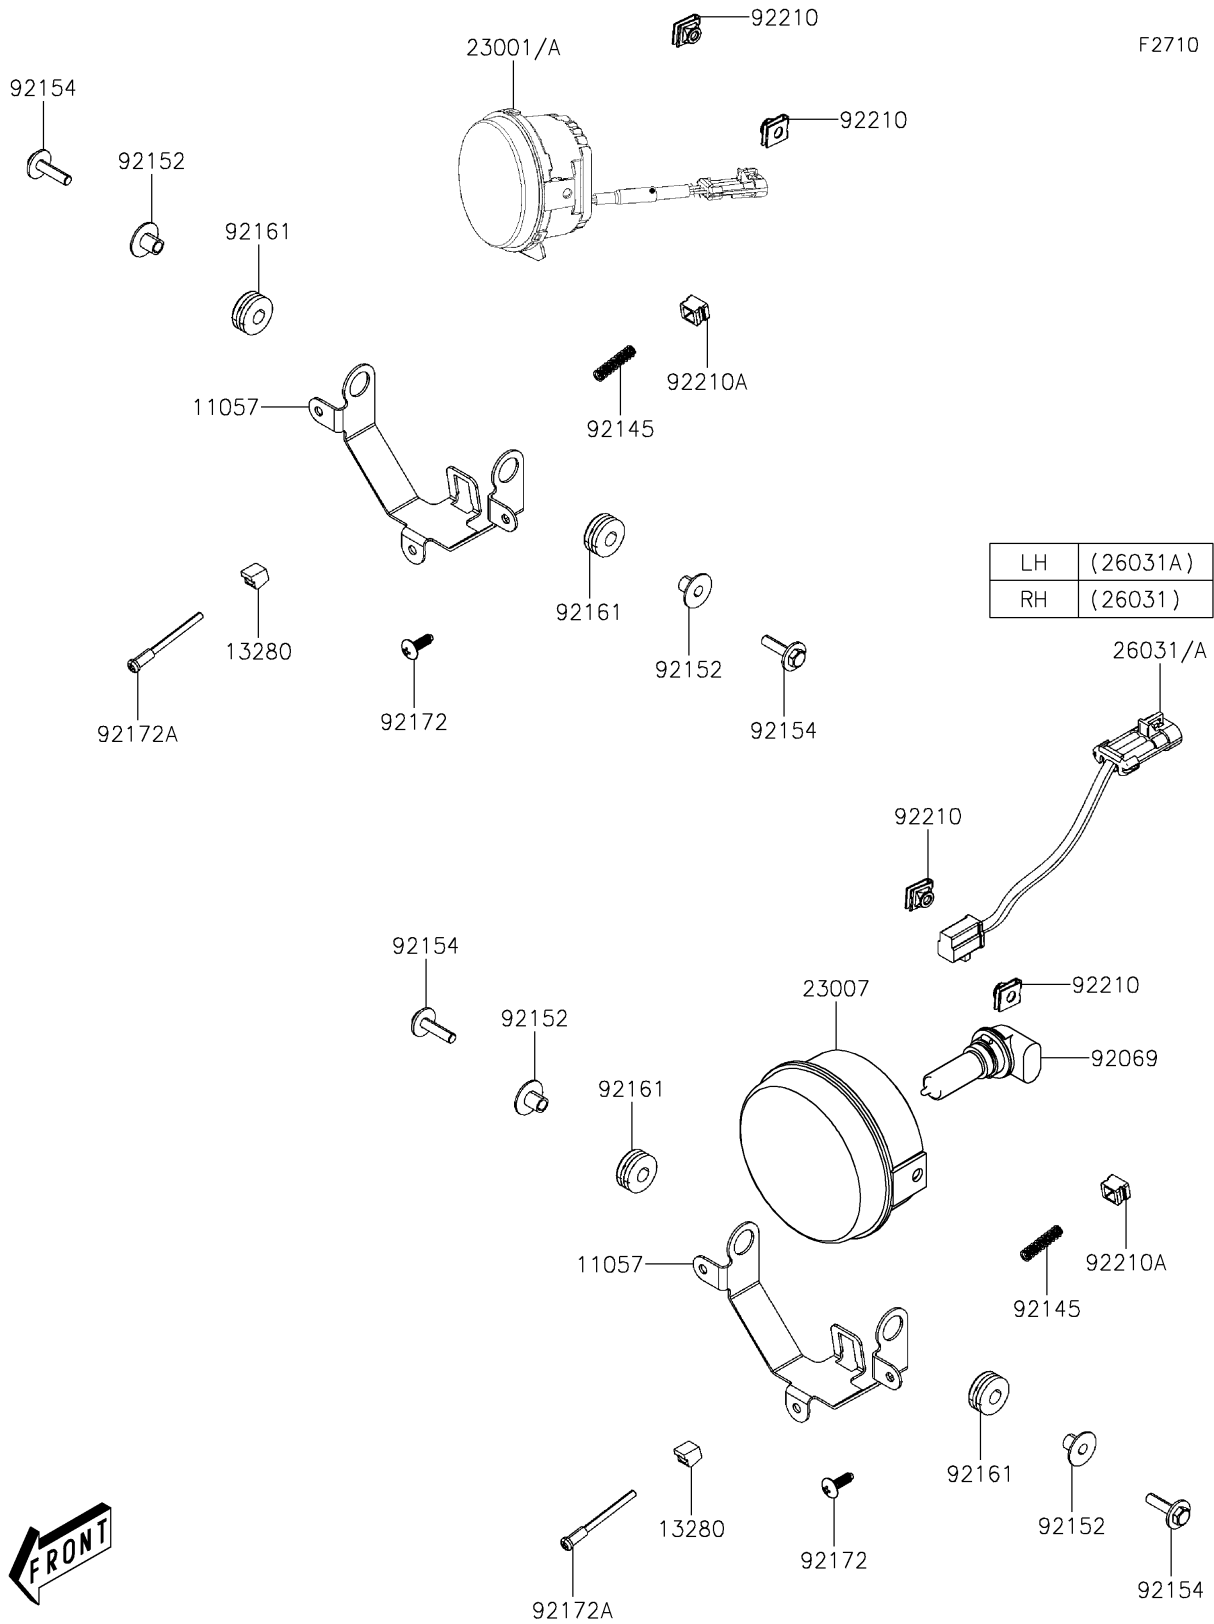

2024 MULE PRO-MX™ LE PARTS DIAGRAM

Headlight(s)

2024 MULE PRO-MX™ LE PARTS LIST

Headlight(s)

ITEM NAME	PART NUMBER	QUANTITY
BRACKET,HEAD LIGHT (Ref # 11057)	11057-Y004	4
HOLDER,ADJUSTER LIGHT (Ref # 13280)	13280-Y019	4
LAMP-ASSY-HEAD,LED (Ref # 23001A)	23001-Y004	2
LENS-COMP,HEAD LAMP (Ref # 23007)	23007-0096	2
HARNESS,SUB,HEAD LIGHT,RH (Ref # 26031)	26031-Y018	1
HARNESS,SUB,HEAD LIGHT,LH (Ref # 26031A)	26031-Y019	1
BULB,12V 35/35W (Ref # 92069)	92069-0019	2
SPRING,ADJUSTER LIGHT (Ref # 92145)	92145-Y062	4
COLLAR,HEAD LIGHT (Ref # 92152)	92152-Y064	8
BOLT,6X25 (Ref # 92154)	92154-Y099	8
DAMPER (Ref # 92161)	92161-Y043	8
SCREW,TAPPING,5X16 (Ref # 92172)	92172-Y020	12
SCREW,PAN,4X58 (Ref # 92172A)	92172-Y080	4
NUT,6MM (Ref # 92210)	92210-Y089	8
NUT,4MM (Ref # 92210A)	92210-Y095	4