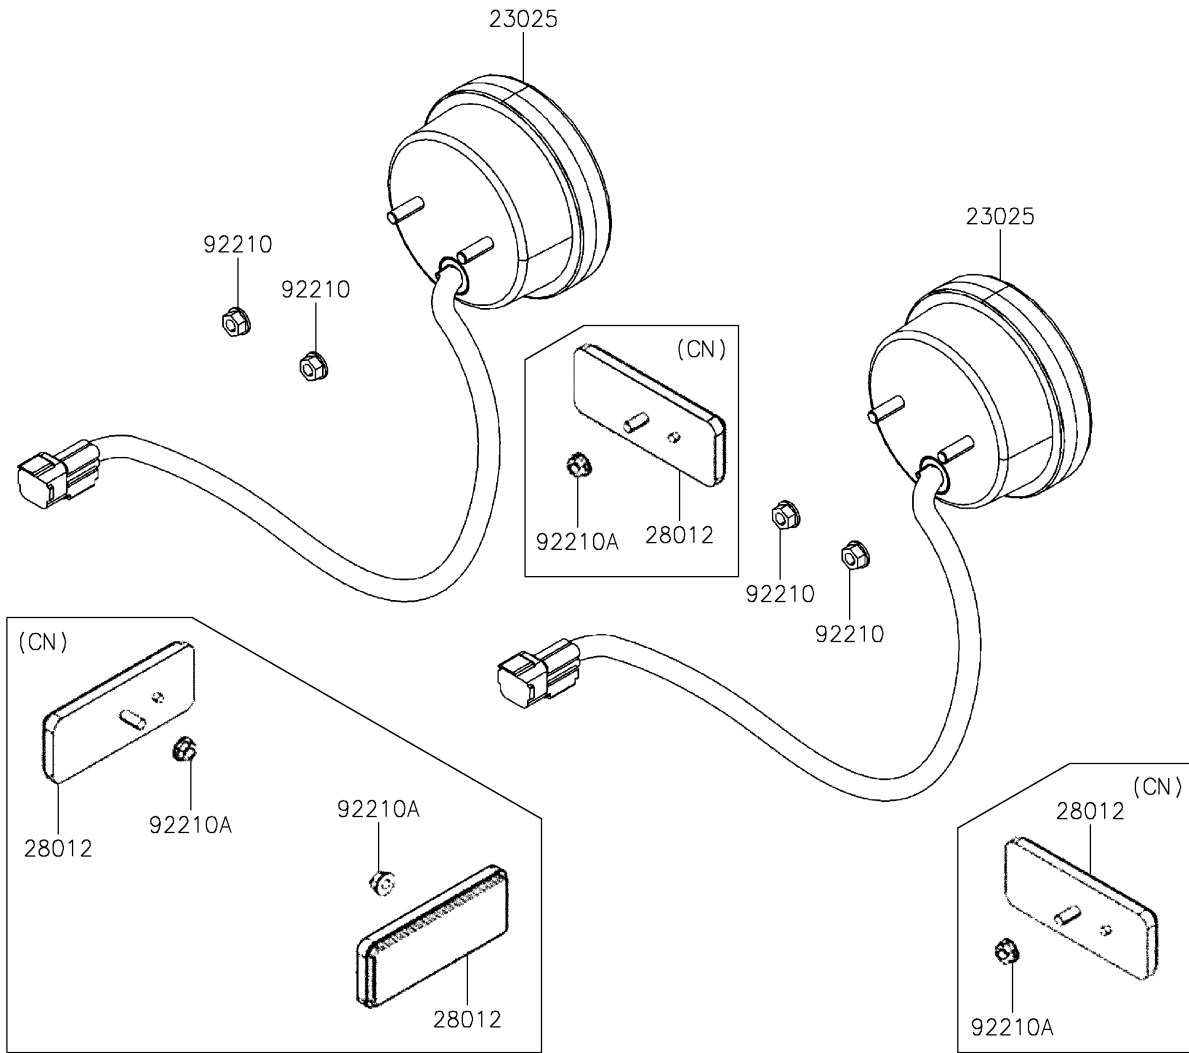

# 2023 MULE PRO-MX™ EPS LE PARTS DIAGRAM

Taillight(s)

F2720

## 2023 MULE PRO-MX™ EPS LE PARTS LIST

Taillight(s)

ITEM NAME	PART NUMBER	QUANTITY
LAMP-TAIL (Ref # 23025)	23025-Y009	2
REFLECTOR-REFLEX (Ref # 28012)	28012-Y010	4
NUT,6MM (Ref # 92210)	92210-Y026	4
NUT,FLANGE,5MM (Ref # 92210A)	92210-Y053	4