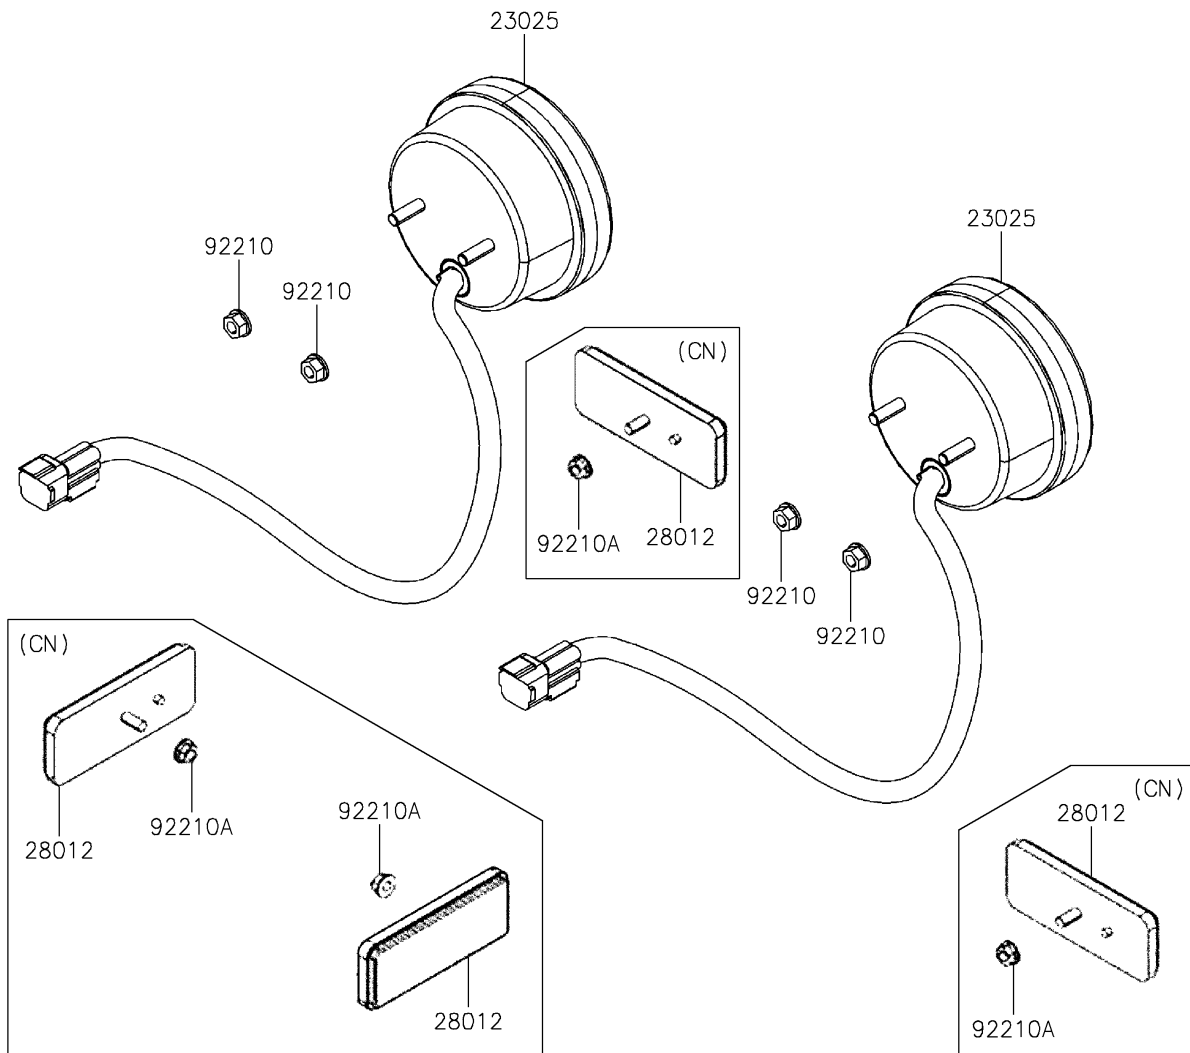

2024 MULE PRO-MX™ LE PARTS DIAGRAM

Taillight(s)

F2720

2024 MULE PRO-MX™ LE PARTS LIST

Taillight(s)

ITEM NAME	PART NUMBER	QUANTITY
LAMP-TAIL (Ref # 23025)	23025-Y009	2
REFLECTOR-REFLEX (Ref # 28012)	28012-Y010	4
NUT,6MM (Ref # 92210)	92210-Y026	4
NUT,FLANGE,5MM (Ref # 92210A)	92210-Y053	4