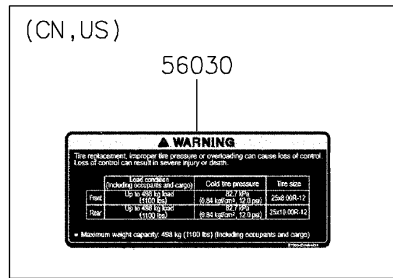

2024 MULE PRO-MX™ LE PARTS DIAGRAM

Labels

F2860