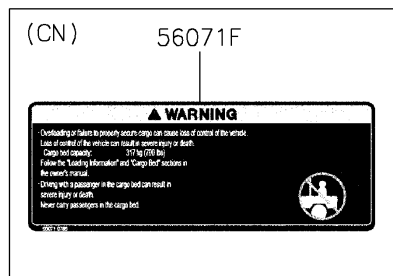

2024 MULE PRO-MX™ LE PARTS DIAGRAM

Labels

F2860