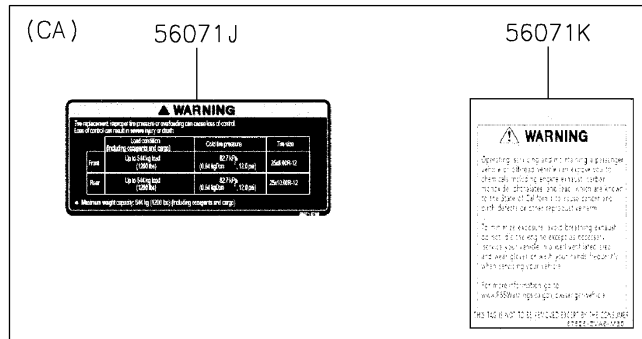

# 2024 MULE PRO-MX™ LE PARTS DIAGRAM

Labels

F2860

### Labels

ITEM NAME	PART NUMBER	QUANTITY
LABEL,TIRE (Ref # 56030)	56030-Y015	1
LABEL,OIL GAUGE (Ref # 56030A)	56030-Y018	1
LABEL-WARNING,INFO (Ref # 56071)	56071-Y057	1
LABEL-WARNING,SHIFTING NOTICE (Ref # 56071A)	56071-Y058	1
LABEL-WARNING,FUEL (Ref # 56071B)	56071-Y059	1
LABEL-WARNING,AIR CLEANER INFO (Ref # 56071C)	56071-Y060	1
LABEL-WARNING,ROPS (Ref # 56071D)	56071-Y061	1
LABEL-WARNING (Ref # 56071E)	56071-Y062	1
LABEL-WARNING,CARGO BED (Ref # 56071F)	56071-Y063	1
LABEL-WARNING,MAX. CAPACITY (Ref # 56071G)	56071-Y064	1
LABEL-WARNING,GENERAL (Ref # 56071H)	56071-Y065	1
LABEL-WARNING,CARGO BED (Ref # 56071I)	56071-Y066	1
LABEL-WARNING,TIRE (Ref # 56071J)	56071-Y067	1
LABEL-WARNING,HANG TAG (Ref # 56071K)	56071-Y068	1
PATTERN,KAWASAKI (Ref # 56075)	56075-Y001	1