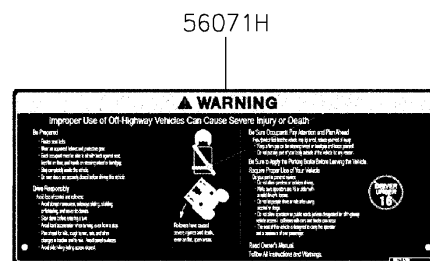

2024 MULE PRO-MX™ LE PARTS DIAGRAM

Labels

F2860