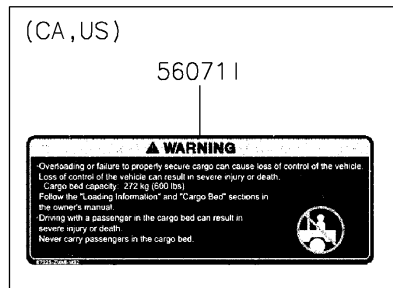

2024 MULE PRO-MX™ LE PARTS DIAGRAM

Labels

F2860