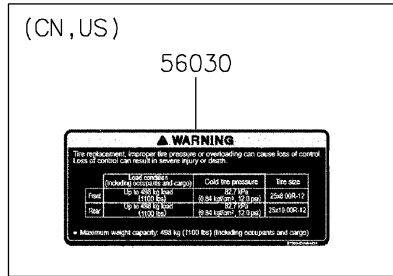

2025 Mule PRO-MX EPS LE PARTS DIAGRAM

Labels

F2860

2025 Mule PRO-MX EPS LE PARTS LIST

Labels

ITEM NAME	PART NUMBER	QUANTITY
LABEL,OIL GAUGE (Ref # 56030A)	56030-Y018	1
LABEL-WARNING,INFO (Ref # 56071)	56071-Y057	1
LABEL-WARNING,SHIFTING NOTICE (Ref # 56071A)	56071-Y058	1
LABEL-WARNING,FUEL (Ref # 56071B)	56071-Y059	1
LABEL-WARNING,AIR CLEANER INFO (Ref # 56071C)	56071-Y060	1
LABEL-WARNING,ROPS (Ref # 56071D)	56071-Y061	1
LABEL-WARNING (Ref # 56071E)	56071-Y062	1
LABEL-WARNING,MAX. CAPACITY (Ref # 56071G)	56071-Y064	1
LABEL-WARNING,GENERAL (Ref # 56071H)	56071-Y065	1
PATTERN,KAWASAKI (Ref # 56075)	56075-Y001	1