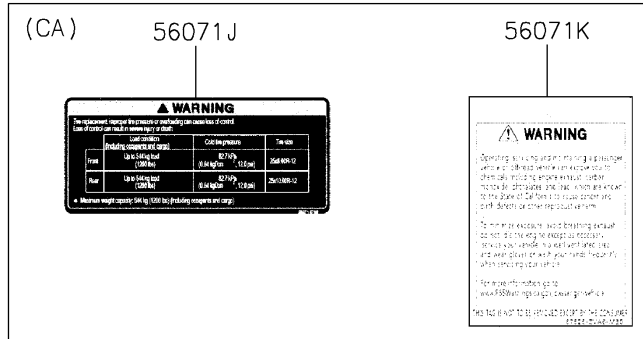

2025 Mule PRO-MX EPS LE PARTS DIAGRAM

Labels

F2860

2025 Mule PRO-MX EPS LE PARTS LIST

Labels

ITEM NAME	PART NUMBER	QUANTITY
LABEL,OIL GAUGE (Ref # 56030A)	56030-Y018	1
LABEL-WARNING,INFO (Ref # 56071)	56071-Y057	1
LABEL-WARNING,SHIFTING NOTICE (Ref # 56071A)	56071-Y058	1
LABEL-WARNING,FUEL (Ref # 56071B)	56071-Y059	1
LABEL-WARNING,AIR CLEANER INFO (Ref # 56071C)	56071-Y060	1
LABEL-WARNING,ROPS (Ref # 56071D)	56071-Y061	1
LABEL-WARNING (Ref # 56071E)	56071-Y062	1
LABEL-WARNING,MAX. CAPACITY (Ref # 56071G)	56071-Y064	1
LABEL-WARNING,GENERAL (Ref # 56071H)	56071-Y065	1
PATTERN,KAWASAKI (Ref # 56075)	56075-Y001	1