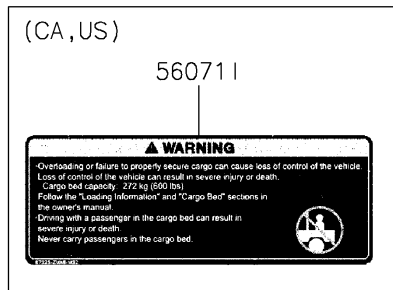

2025 Mule PRO-MX EPS LE PARTS DIAGRAM

Labels

F2860

2025 Mule PRO-MX EPS LE PARTS LIST

Labels

ITEM NAME	PART NUMBER	QUANTITY
LABEL,OIL GAUGE (Ref # 56030A)	56030-Y018	1
LABEL-WARNING,INFO (Ref # 56071)	56071-Y057	1
LABEL-WARNING,SHIFTING NOTICE (Ref # 56071A)	56071-Y058	1
LABEL-WARNING,FUEL (Ref # 56071B)	56071-Y059	1
LABEL-WARNING,AIR CLEANER INFO (Ref # 56071C)	56071-Y060	1
LABEL-WARNING,ROPS (Ref # 56071D)	56071-Y061	1
LABEL-WARNING (Ref # 56071E)	56071-Y062	1
LABEL-WARNING,MAX. CAPACITY (Ref # 56071G)	56071-Y064	1
LABEL-WARNING,GENERAL (Ref # 56071H)	56071-Y065	1
PATTERN,KAWASAKI (Ref # 56075)	56075-Y001	1