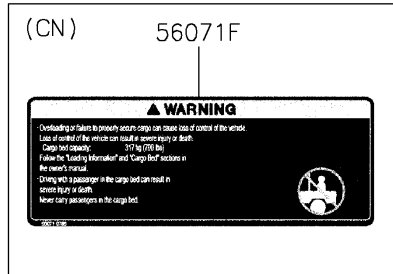

2025 Mule PRO-MX EPS LE PARTS DIAGRAM

Labels

F2860

2025 Mule PRO-MX EPS LE PARTS LIST

Labels

ITEM NAME	PART NUMBER	QUANTITY
LABEL,OIL GAUGE (Ref # 56030A)	56030-Y018	1
LABEL-WARNING,INFO (Ref # 56071)	56071-Y057	1
LABEL-WARNING,SHIFTING NOTICE (Ref # 56071A)	56071-Y058	1
LABEL-WARNING,FUEL (Ref # 56071B)	56071-Y059	1
LABEL-WARNING,AIR CLEANER INFO (Ref # 56071C)	56071-Y060	1
LABEL-WARNING,ROPS (Ref # 56071D)	56071-Y061	1
LABEL-WARNING (Ref # 56071E)	56071-Y062	1
LABEL-WARNING,MAX. CAPACITY (Ref # 56071G)	56071-Y064	1
LABEL-WARNING,GENERAL (Ref # 56071H)	56071-Y065	1
PATTERN,KAWASAKI (Ref # 56075)	56075-Y001	1