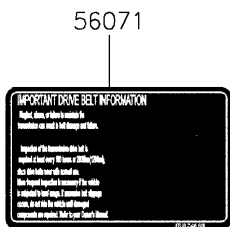

2025 Mule PRO-MX EPS LE PARTS DIAGRAM

Labels

F2860

2025 Mule PRO-MX EPS LE PARTS LIST

Labels

ITEM NAME	PART NUMBER	QUANTITY
LABEL,OIL GAUGE (Ref # 56030A)	56030-Y018	1
LABEL-WARNING,INFO (Ref # 56071)	56071-Y057	1
LABEL-WARNING,SHIFTING NOTICE (Ref # 56071A)	56071-Y058	1
LABEL-WARNING,FUEL (Ref # 56071B)	56071-Y059	1
LABEL-WARNING,AIR CLEANER INFO (Ref # 56071C)	56071-Y060	1
LABEL-WARNING,ROPS (Ref # 56071D)	56071-Y061	1
LABEL-WARNING (Ref # 56071E)	56071-Y062	1
LABEL-WARNING,MAX. CAPACITY (Ref # 56071G)	56071-Y064	1
LABEL-WARNING,GENERAL (Ref # 56071H)	56071-Y065	1
PATTERN,KAWASAKI (Ref # 56075)	56075-Y001	1