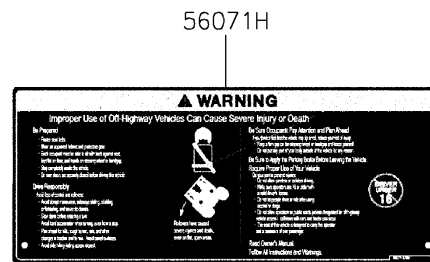

2025 Mule PRO-MX EPS LE PARTS DIAGRAM

Labels

F2860

2025 Mule PRO-MX EPS LE PARTS LIST

Labels

ITEM NAME	PART NUMBER	QUANTITY
LABEL,OIL GAUGE (Ref # 56030A)	56030-Y018	1
LABEL-WARNING,INFO (Ref # 56071)	56071-Y057	1
LABEL-WARNING,SHIFTING NOTICE (Ref # 56071A)	56071-Y058	1
LABEL-WARNING,FUEL (Ref # 56071B)	56071-Y059	1
LABEL-WARNING,AIR CLEANER INFO (Ref # 56071C)	56071-Y060	1
LABEL-WARNING,ROPS (Ref # 56071D)	56071-Y061	1
LABEL-WARNING (Ref # 56071E)	56071-Y062	1
LABEL-WARNING,MAX. CAPACITY (Ref # 56071G)	56071-Y064	1
LABEL-WARNING,GENERAL (Ref # 56071H)	56071-Y065	1
PATTERN,KAWASAKI (Ref # 56075)	56075-Y001	1