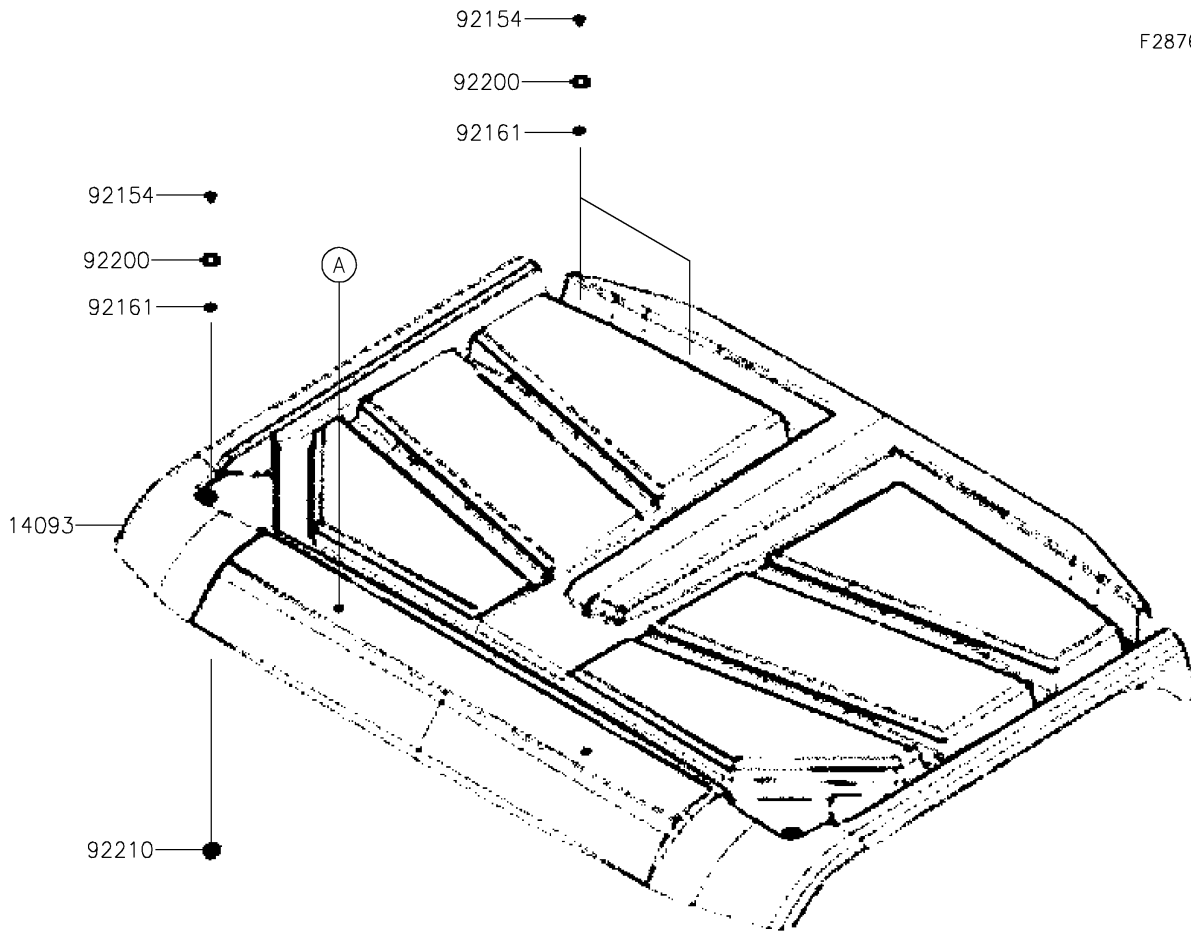

2023 Mule PRO-MX EPS LE PARTS DIAGRAM

Sun Top

F2876

2023 Mule PRO-MX EPS LE PARTS LIST

Sun Top

ITEM NAME	PART NUMBER	QUANTITY
COVER,SUNTOP,S.BLACK (Ref # 14093)	14093-Y045-933	1
STAY,SUNTOP BOTTOM (Ref # 35063)	35063-Y045	2
STAY,SUNTOP TOP (Ref # 35063A)	35063-Y046	2
COLLAR (Ref # 92152)	92152-Y074	4
BOLT,FLANGE,6MM (Ref # 92154)	92154-Y213	6
DAMPER (Ref # 92161)	92161-Y056	10
DAMPER (Ref # 92161A)	92161-Y057	2
WASHER,10.5MM (Ref # 92200)	92200-Y100	6
NUT,6MM (Ref # 92210)	92210-Y026	2
NUT,6MM (Ref # 92210A)	92210-Y087	4