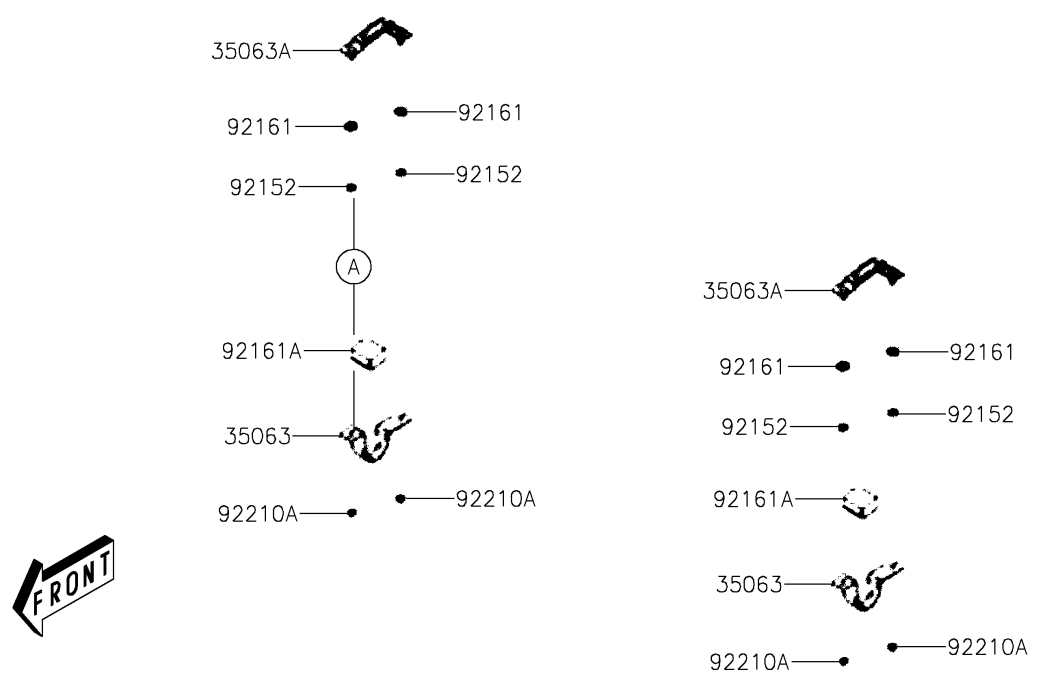

2023 Mule PRO-MX EPS LE PARTS DIAGRAM

Sun Top

F2876

2023 Mule PRO-MX EPS LE PARTS LIST

Sun Top

ITEM NAME	PART NUMBER	QUANTITY
COVER,SUNTOP,S.BLACK (Ref # 14093)	14093-Y045-933	1
STAY,SUNTOP BOTTOM (Ref # 35063)	35063-Y045	2
STAY,SUNTOP TOP (Ref # 35063A)	35063-Y046	2
COLLAR (Ref # 92152)	92152-Y074	4
BOLT,FLANGE,6MM (Ref # 92154)	92154-Y213	6
DAMPER (Ref # 92161)	92161-Y056	10
DAMPER (Ref # 92161A)	92161-Y057	2
WASHER,10.5MM (Ref # 92200)	92200-Y100	6
NUT,6MM (Ref # 92210)	92210-Y026	2
NUT,6MM (Ref # 92210A)	92210-Y087	4