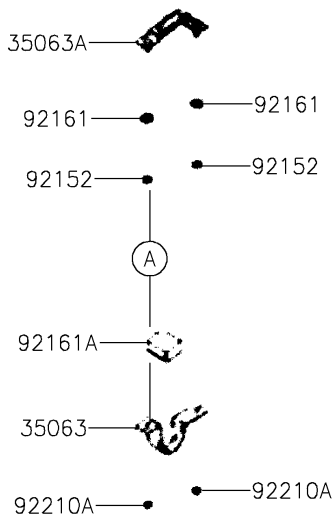

2024 Mule PRO-MX EPS LE PARTS DIAGRAM

Sun Top

F2876

2024 Mule PRO-MX EPS LE PARTS LIST

Sun Top

ITEM NAME	PART NUMBER	QUANTITY
COVER,SUNTOP,S.BLACK (Ref # 14093)	14093-Y045-933	1
STAY,SUNTOP BOTTOM (Ref # 35063)	35063-Y045	2
STAY,SUNTOP TOP (Ref # 35063A)	35063-Y046	2
COLLAR (Ref # 92152)	92152-Y074	4
BOLT,FLANGE,6MM (Ref # 92154)	92154-Y213	6
DAMPER (Ref # 92161)	92161-Y056	10
DAMPER (Ref # 92161A)	92161-Y057	2
WASHER,10.5MM (Ref # 92200)	92200-Y100	6
NUT,6MM (Ref # 92210)	92210-Y026	2
NUT,6MM (Ref # 92210A)	92210-Y087	4