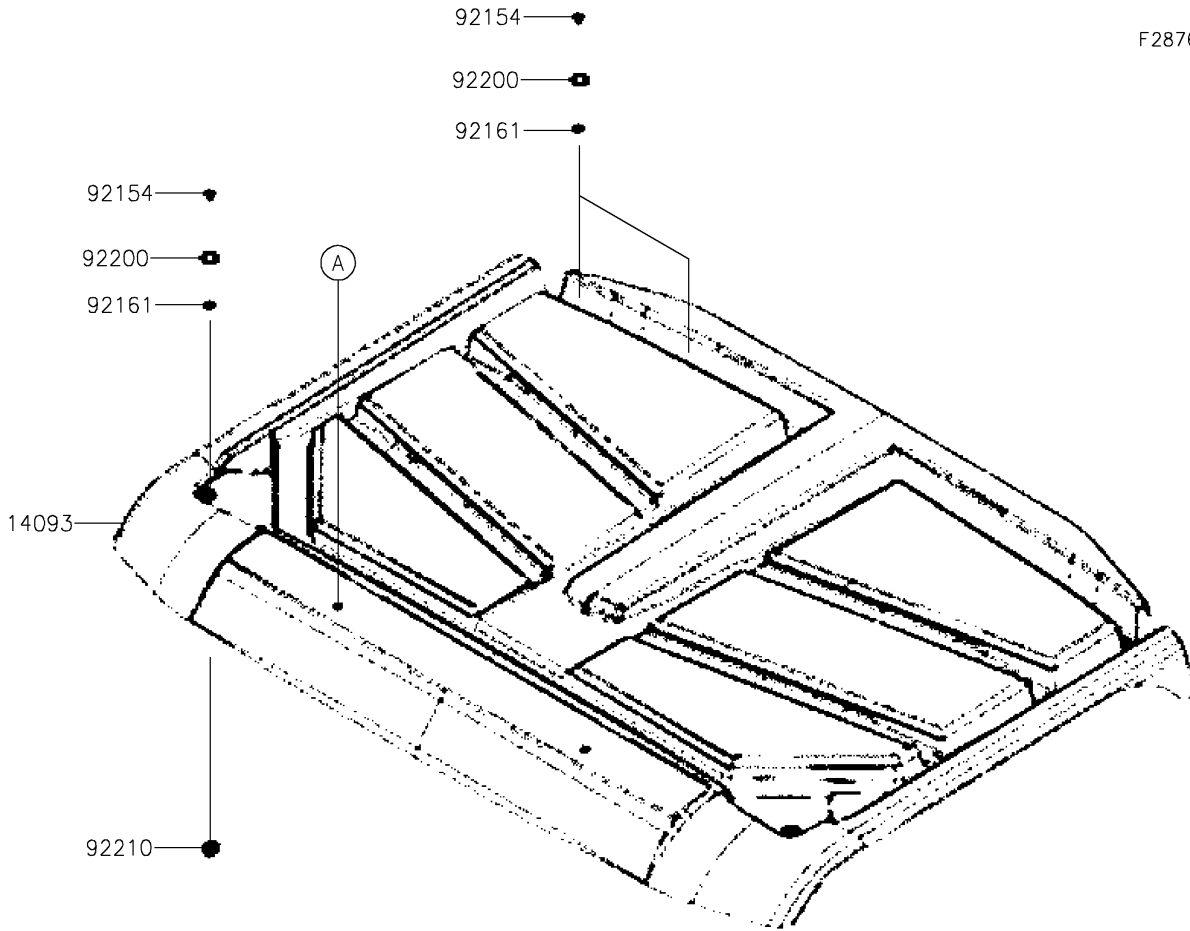

2024 Mule PRO-MX EPS LE PARTS DIAGRAM

Sun Top

F2876

2024 Mule PRO-MX EPS LE PARTS LIST

Sun Top

ITEM NAME	PART NUMBER	QUANTITY
COVER,SUNTOP,S.BLACK (Ref # 14093)	14093-Y045-933	1
STAY,SUNTOP BOTTOM (Ref # 35063)	35063-Y045	2
STAY,SUNTOP TOP (Ref # 35063A)	35063-Y046	2
COLLAR (Ref # 92152)	92152-Y074	4
BOLT,FLANGE,6MM (Ref # 92154)	92154-Y213	6
DAMPER (Ref # 92161)	92161-Y056	10
DAMPER (Ref # 92161A)	92161-Y057	2
WASHER,10.5MM (Ref # 92200)	92200-Y100	6
NUT,6MM (Ref # 92210)	92210-Y026	2
NUT,6MM (Ref # 92210A)	92210-Y087	4