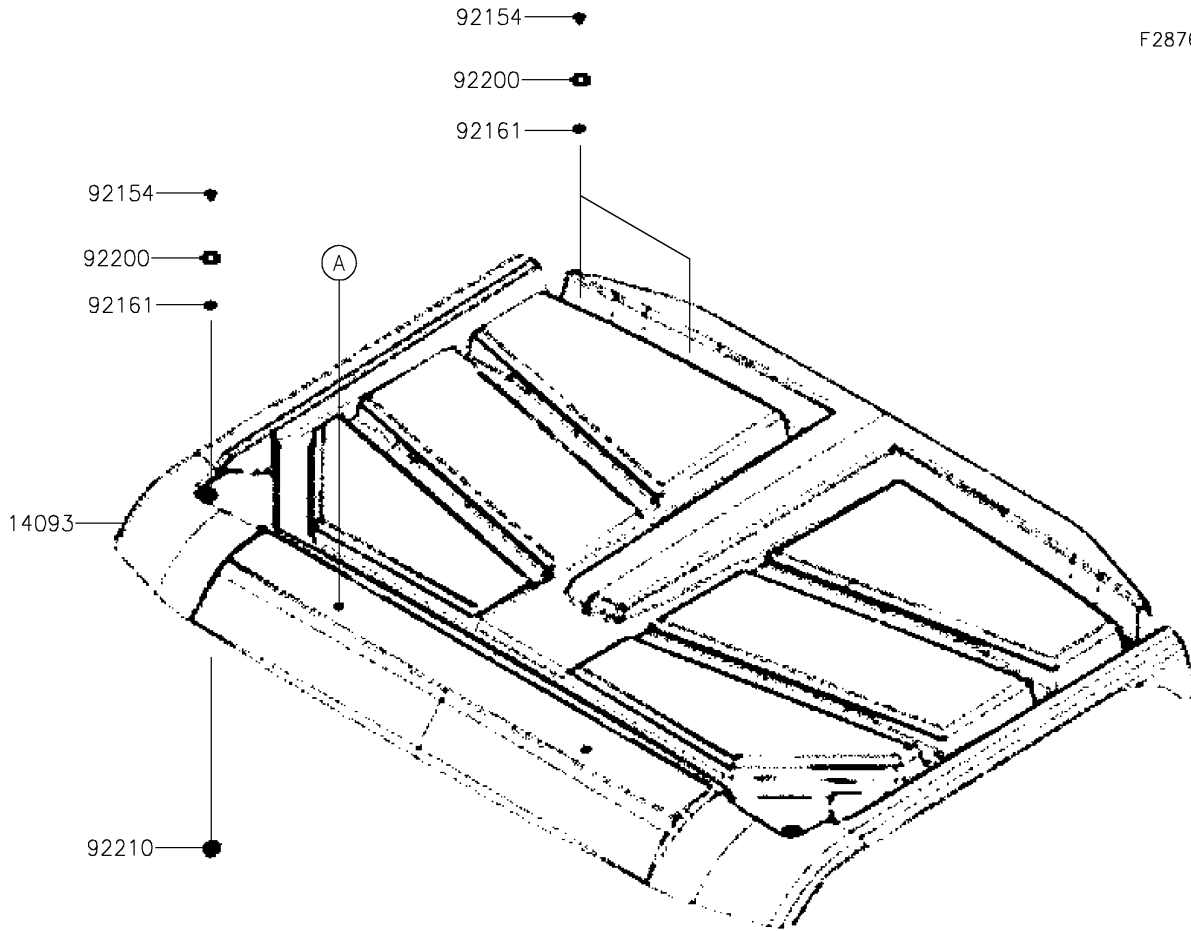

2024 MULE PRO-MX™ LE PARTS DIAGRAM

Sun Top

F2876

2024 MULE PRO-MX™ LE PARTS LIST

Sun Top

ITEM NAME	PART NUMBER	QUANTITY
COVER,SUNTOP,S.BLACK (Ref # 14093)	14093-Y045-933	1
STAY,SUNTOP BOTTOM (Ref # 35063)	35063-Y045	2
STAY,SUNTOP TOP (Ref # 35063A)	35063-Y046	2
COLLAR (Ref # 92152)	92152-Y074	4
BOLT,FLANGE,6MM (Ref # 92154)	92154-Y213	6
DAMPER (Ref # 92161)	92161-Y056	10
DAMPER (Ref # 92161A)	92161-Y057	2
WASHER,10.5MM (Ref # 92200)	92200-Y100	6
NUT,6MM (Ref # 92210)	92210-Y026	2
NUT,6MM (Ref # 92210A)	92210-Y087	4