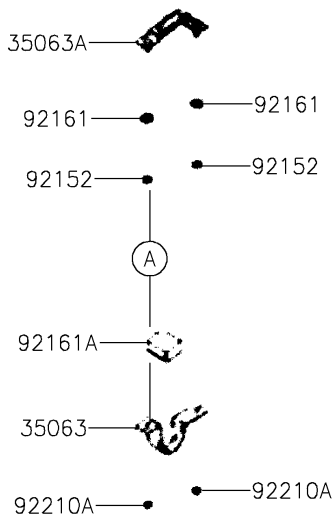

2024 MULE PRO-MX™ LE PARTS DIAGRAM

Sun Top

F2876

2024 MULE PRO-MX™ LE PARTS LIST

Sun Top

ITEM NAME	PART NUMBER	QUANTITY
COVER,SUNTOP,S.BLACK (Ref # 14093)	14093-Y045-933	1
STAY,SUNTOP BOTTOM (Ref # 35063)	35063-Y045	2
STAY,SUNTOP TOP (Ref # 35063A)	35063-Y046	2
COLLAR (Ref # 92152)	92152-Y074	4
BOLT,FLANGE,6MM (Ref # 92154)	92154-Y213	6
DAMPER (Ref # 92161)	92161-Y056	10
DAMPER (Ref # 92161A)	92161-Y057	2
WASHER,10.5MM (Ref # 92200)	92200-Y100	6
NUT,6MM (Ref # 92210)	92210-Y026	2
NUT,6MM (Ref # 92210A)	92210-Y087	4