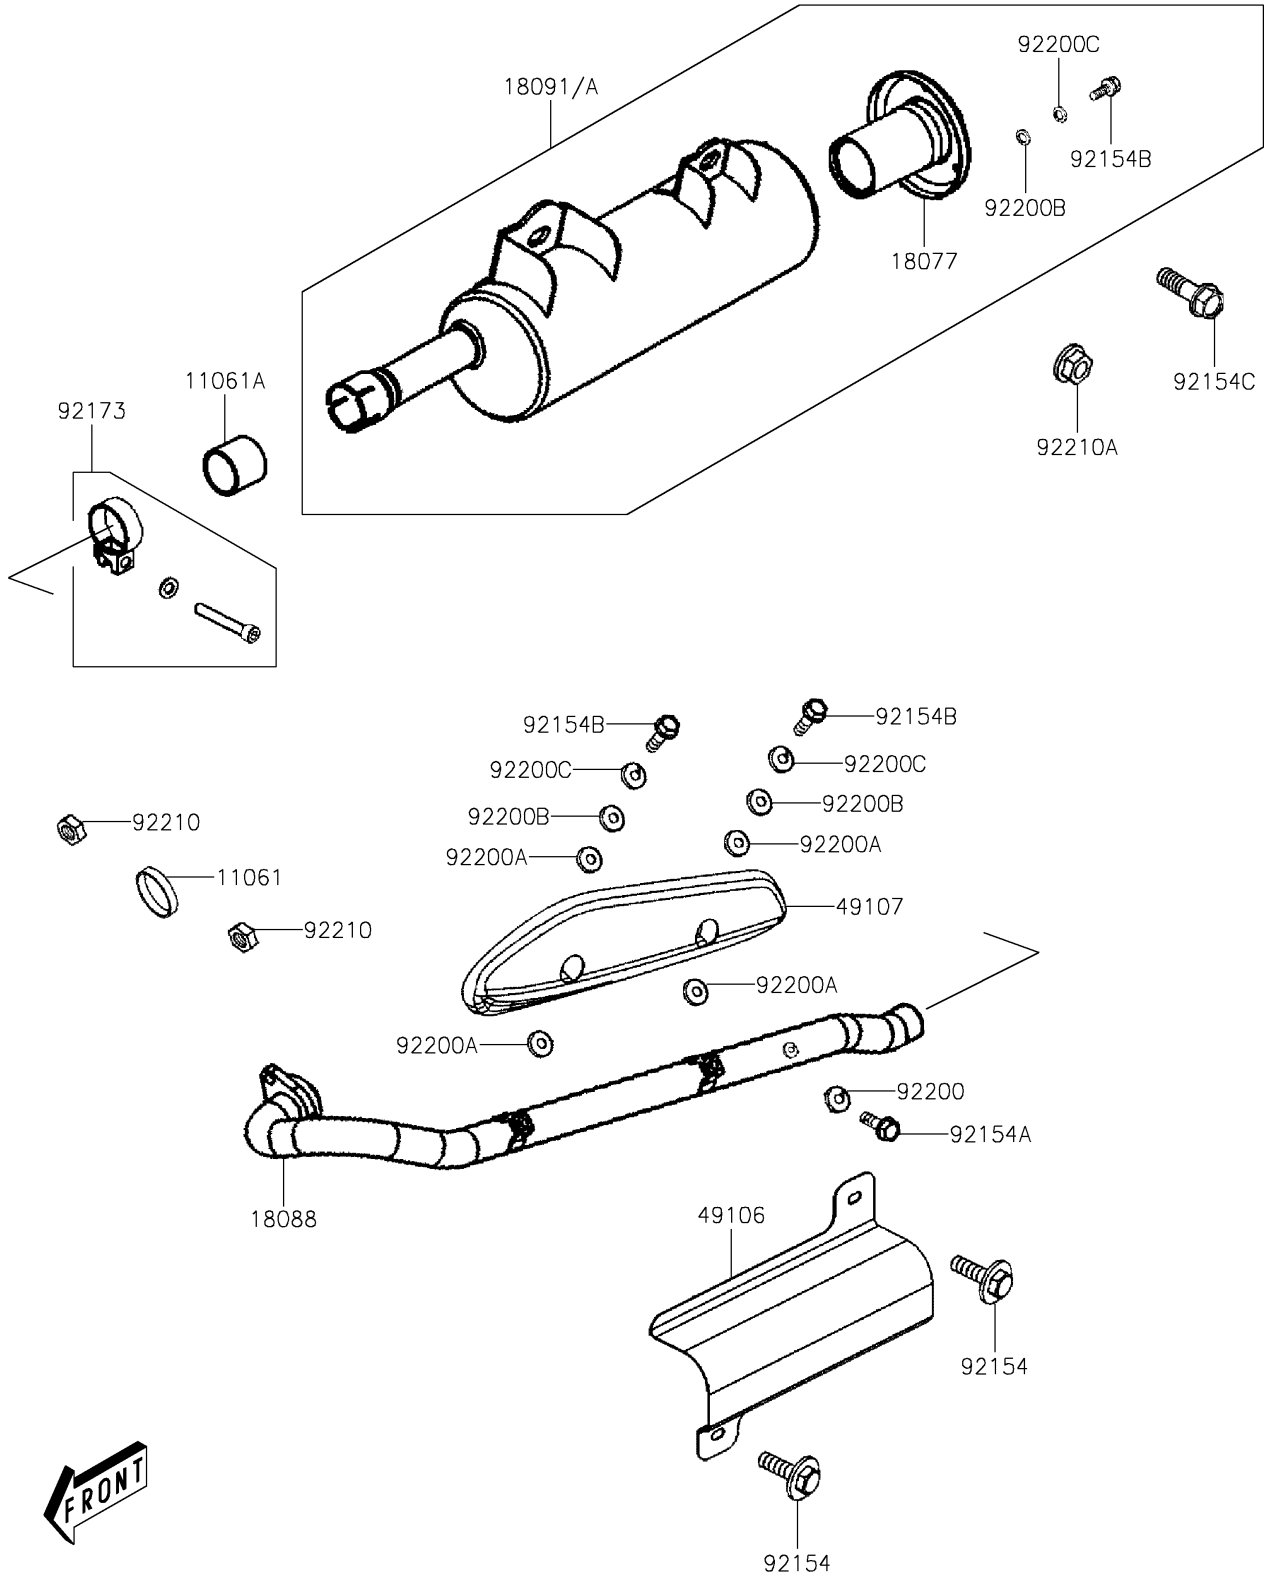

2023 BRUTE FORCE® 300 PARTS DIAGRAM

Muffler(s)

E1140

2023 BRUTE FORCE® 300 PARTS LIST

Muffler(s)

ITEM NAME	PART NUMBER	QUANTITY
GASKET,EXHAUST PIPE (Ref # 11061)	11061-Y032	1
GASKET,EXHAUST PIPE CONNECTING (Ref # 11061A)	11061-Y033	1
ARRESTER-SPARK (Ref # 18077)	18077-Y001	1
PIPE-EXHAUST (Ref # 18088)	18088-Y001	1
BODY-COMP-MUFFLER (Ref # 18091)	18091-Y001	1
BODY-COMP-MUFFLER (Ref # 18091A)	18091-Y006	1
COVER-MUFFLER (Ref # 49106)	49106-Y001	1
COVER-EXHAUST PIPE (Ref # 49107)	49107-Y001	1
BOLT,6X12 (Ref # 92154)	92154-Y032	2
BOLT,FLANGE,6X8 (Ref # 92154A)	92154-Y034	1
BOLT,FLANGE,6X12 (Ref # 92154B)	92154-Y035	3
BOLT,FLANGE,8X30 (Ref # 92154C)	92154-Y137	1
CLAMP,MUFFLER (Ref # 92173)	92173-Y021	1
WASHER,6MM (Ref # 92200)	92200-0459	1
WASHER (Ref # 92200A)	92200-Y039	4
WASHER,6MM (Ref # 92200B)	92200-Y040	3
WASHER,6MM (Ref # 92200C)	92200-Y042	3
NUT,8MM (Ref # 92210)	92210-Y075	2
NUT,8MM (Ref # 92210A)	92210-Y076	1