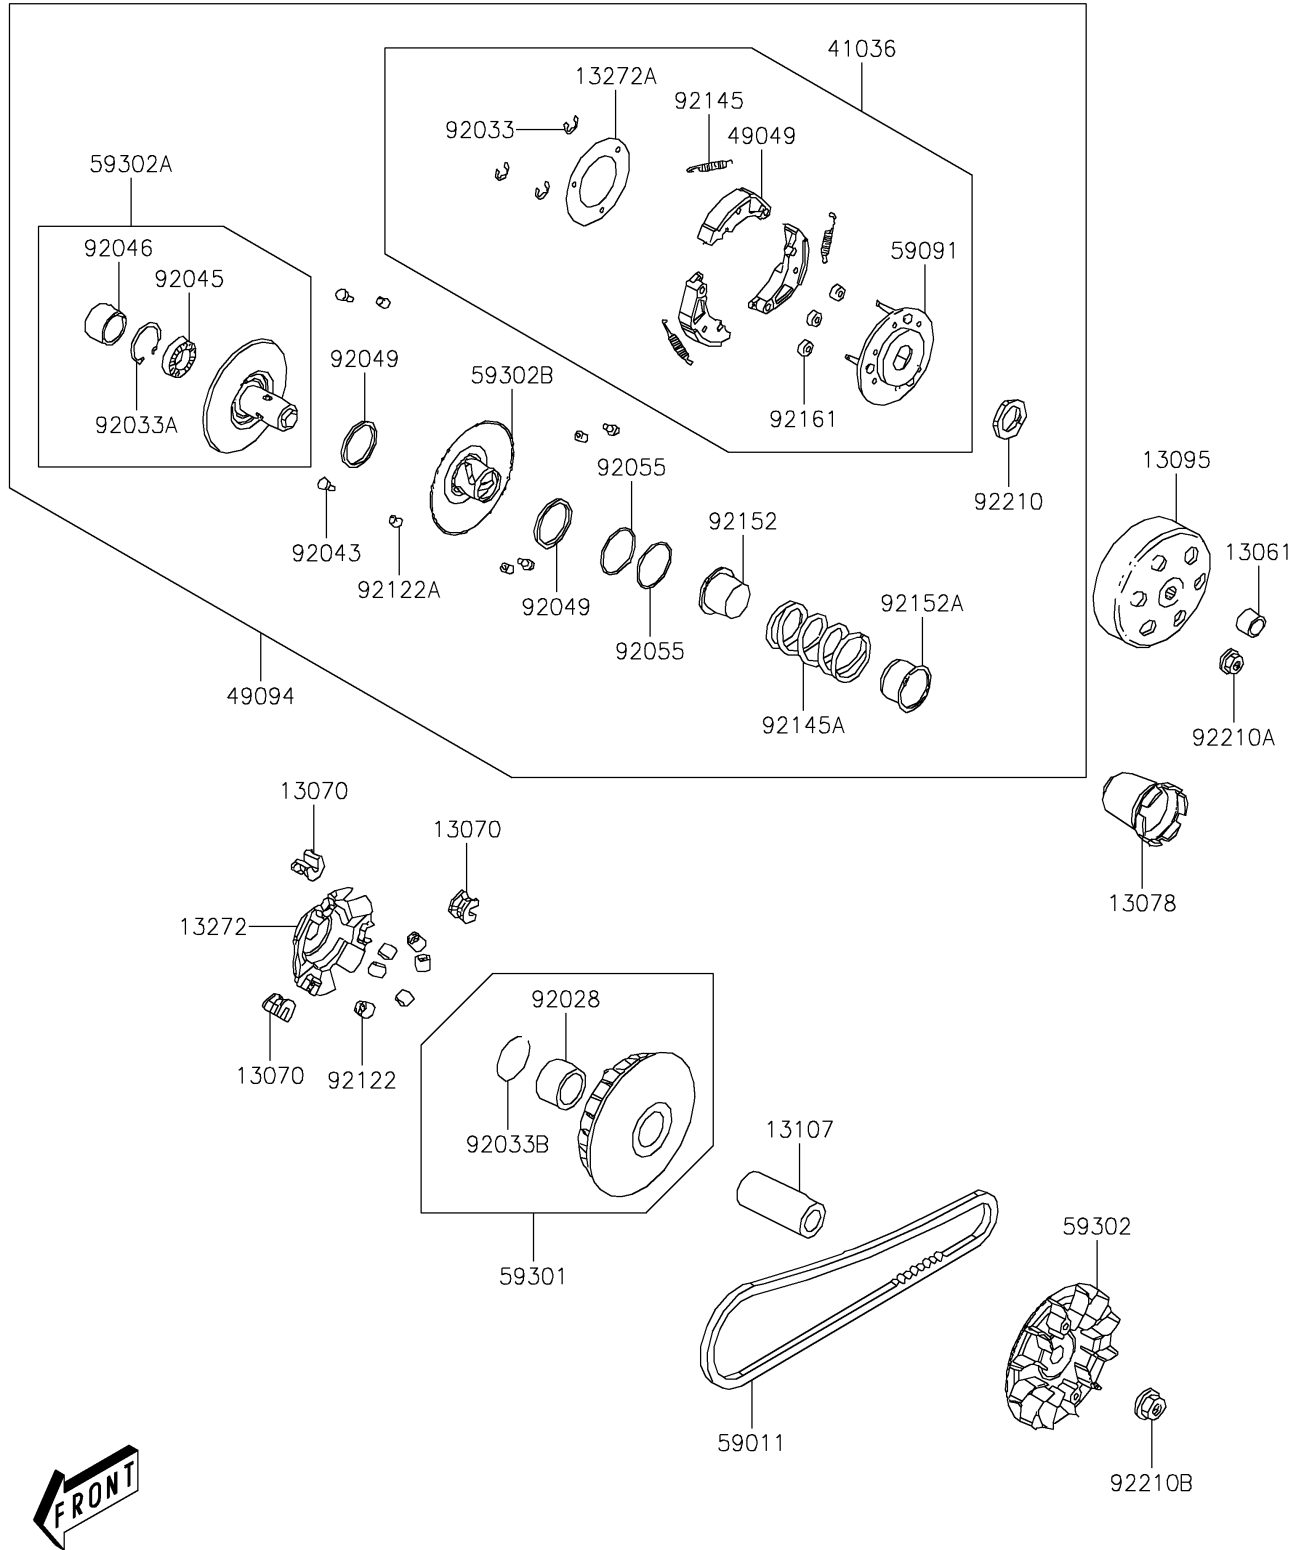

2022 BRUTE FORCE® 300 PARTS DIAGRAM

Belt Converter

E1390

2022 BRUTE FORCE® 300 PARTS LIST

Belt Converter

ITEM NAME	PART NUMBER	QUANTITY
BOSS,DRIVE SHAFT (Ref # 13061)	13061-Y002	1
GUIDE (Ref # 13070)	13070-Y001	3
RATCHET (Ref # 13078)	13078-Y005	1
HOUSING-COMP-CLUTCH (Ref # 13095)	13095-Y004	1
SHAFT,DRIVE (Ref # 13107)	13107-Y007	1
PLATE,RAMP (Ref # 13272)	13272-Y006	1
PLATE,CLUTCH SIDE (Ref # 13272A)	13272-Y007	1
HUB-ASSY (Ref # 41036)	41036-Y003	1
SHOE-CLUTCH (Ref # 49049)	49049-Y001	3
CONVERTER-ASSY-DRIVEN (Ref # 49094)	49094-Y003	1
BELT,DRIVE (Ref # 59011)	59011-Y003	1
PULLEY,DRIVEN (Ref # 59091)	59091-Y001	1
SHEAVE-MOVABLE (Ref # 59301)	59301-Y003	1
SHEAVE-COMP (Ref # 59302)	59302-Y007	1
SHEAVE-COMP,FIXED (Ref # 59302A)	59302-Y008	1
SHEAVE-COMP,MOVABLE (Ref # 59302B)	59302-Y009	1
BUSHING,27X33X37 (Ref # 92028)	92028-Y001	1
RING-SNAP,7MM (Ref # 92033)	92033-Y016	3
RING-SNAP (Ref # 92033A)	92033-Y017	1
RING-SNAP,33MM (Ref # 92033B)	92033-Y018	1
PIN,GUIDE (Ref # 92043)	92043-Y016	4
BEARING-BALL,6902U (Ref # 92045)	92045-Y019	1
BEARING-NEEDLE,22X29X18 (Ref # 92046)	92046-Y005	1
SEAL-OIL (Ref # 92049)	92049-Y012	2
RING-O (Ref # 92055)	92055-Y024	2
ROLLER,WEIGHT (Ref # 92122)	92122-Y007	6
ROLLER,GUIDE (Ref # 92122A)	92122-Y008	4
SPRING,CLUTCH (Ref # 92145)	92145-Y026	3
SPRING (Ref # 92145A)	92145-Y027	1

2022 BRUTE FORCE® 300 PARTS LIST

Belt Converter

ITEM NAME	PART NUMBER	QUANTITY
COLLAR,SEAL (Ref # 92152)	92152-Y016	1
COLLAR,SPRING (Ref # 92152A)	92152-Y017	1
DAMPER,CLUTCH (Ref # 92161)	92161-Y009	3
NUT,28MM (Ref # 92210)	92210-Y002	1
NUT,12MM (Ref # 92210A)	92210-Y037	1
NUT,FLANGE,14MM (Ref # 92210B)	92210-Y038	1