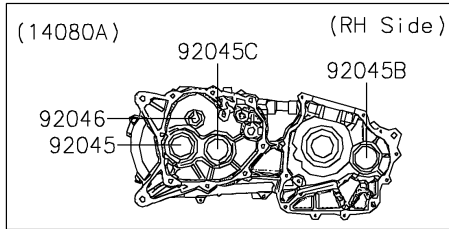

2025 BRUTE FORCE® 300 PARTS DIAGRAM

Crankcase

E1411

2025 BRUTE FORCE® 300 PARTS LIST

Crankcase

ITEM NAME	PART NUMBER	QUANTITY
GASKET,CRANK CASE (Ref # 11061)	11061-Y023	1
GASKET,CRANK CASE COVER,LH (Ref # 11061A)	11061-Y024	1
GASKET,RECOIL STARTER (Ref # 11061B)	11061-Y025	1
CAP (Ref # 11065)	11065-Y011	1
RATCHET (Ref # 13078)	13078-Y003	2
RATCHET (Ref # 13078A)	13078-Y004	1
SWITCH-COMP (Ref # 13151)	13151-Y001	1
PLATE (Ref # 13272)	13272-Y003	1
PLATE (Ref # 13272A)	13272-Y004	1
CRANKCASE,RH (Ref # 14080)	14080-Y005	1
CRANKCASE,LH (Ref # 14080A)	14080-Y006	1
COVER,CRANK CASE,LH (Ref # 14092)	14092-Y004	1
COVER,RECOIL STARTER (Ref # 14092A)	14092-Y005	1
GRIP (Ref # 46075)	46075-Y003	1
STARTER-RECOIL (Ref # 49088)	49088-Y001	1
REEL (Ref # 59101)	59101-Y001	1
ROPE (Ref # 59106)	59106-Y001	1
STUD (Ref # 92004)	92004-Y008	2
STUD (Ref # 92004A)	92004-Y009	2
SPACER (Ref # 92026)	92026-Y010	1
PIN,8X14 (Ref # 92043)	92043-Y012	2
PIN,10X16 (Ref # 92043A)	92043-Y013	4
BEARING-BALL,6305 (Ref # 92045)	92045-Y013	1
BEARING-BALL,6005LLU (Ref # 92045A)	92045-Y014	1
BEARING-BALL,6205 (Ref # 92045B)	92045-Y015	2
BEARING-BALL,6304 (Ref # 92045C)	92045-Y016	1
BEARING-NEEDLE (Ref # 92046)	92046-Y004	1
SEAL-OIL,25X40X8 (Ref # 92049)	92049-Y010	1
SEAL-OIL,27X42X7 (Ref # 92049A)	92049-Y049	1