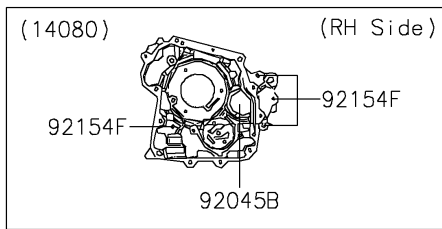

2025 BRUTE FORCE® 300 PARTS DIAGRAM

Crankcase

E1411

2025 BRUTE FORCE® 300 PARTS LIST

Crankcase

ITEM NAME	PART NUMBER	QUANTITY
GASKET,CRANK CASE (Ref # 11061)	11061-Y023	1
GASKET,CRANK CASE COVER,LH (Ref # 11061A)	11061-Y024	1
GASKET,RECOIL STARTER (Ref # 11061B)	11061-Y025	1
CAP (Ref # 11065)	11065-Y011	1
RATCHET (Ref # 13078)	13078-Y003	2
RATCHET (Ref # 13078A)	13078-Y004	1
SWITCH-COMP (Ref # 13151)	13151-Y001	1
PLATE (Ref # 13272)	13272-Y003	1
PLATE (Ref # 13272A)	13272-Y004	1
CRANKCASE,RH (Ref # 14080)	14080-Y005	1
CRANKCASE,LH (Ref # 14080A)	14080-Y006	1
COVER,CRANK CASE,LH (Ref # 14092)	14092-Y004	1
COVER,RECOIL STARTER (Ref # 14092A)	14092-Y005	1
GRIP (Ref # 46075)	46075-Y003	1
STARTER-RECOIL (Ref # 49088)	49088-Y001	1
REEL (Ref # 59101)	59101-Y001	1
ROPE (Ref # 59106)	59106-Y001	1
STUD (Ref # 92004)	92004-Y008	2
STUD (Ref # 92004A)	92004-Y009	2
SPACER (Ref # 92026)	92026-Y010	1
PIN,8X14 (Ref # 92043)	92043-Y012	2
PIN,10X16 (Ref # 92043A)	92043-Y013	4
BEARING-BALL,6305 (Ref # 92045)	92045-Y013	1
BEARING-BALL,6005LLU (Ref # 92045A)	92045-Y014	1
BEARING-BALL,6205 (Ref # 92045B)	92045-Y015	2
BEARING-BALL,6304 (Ref # 92045C)	92045-Y016	1
BEARING-NEEDLE (Ref # 92046)	92046-Y004	1
SEAL-OIL,25X40X8 (Ref # 92049)	92049-Y010	1
SEAL-OIL,27X42X7 (Ref # 92049A)	92049-Y049	1