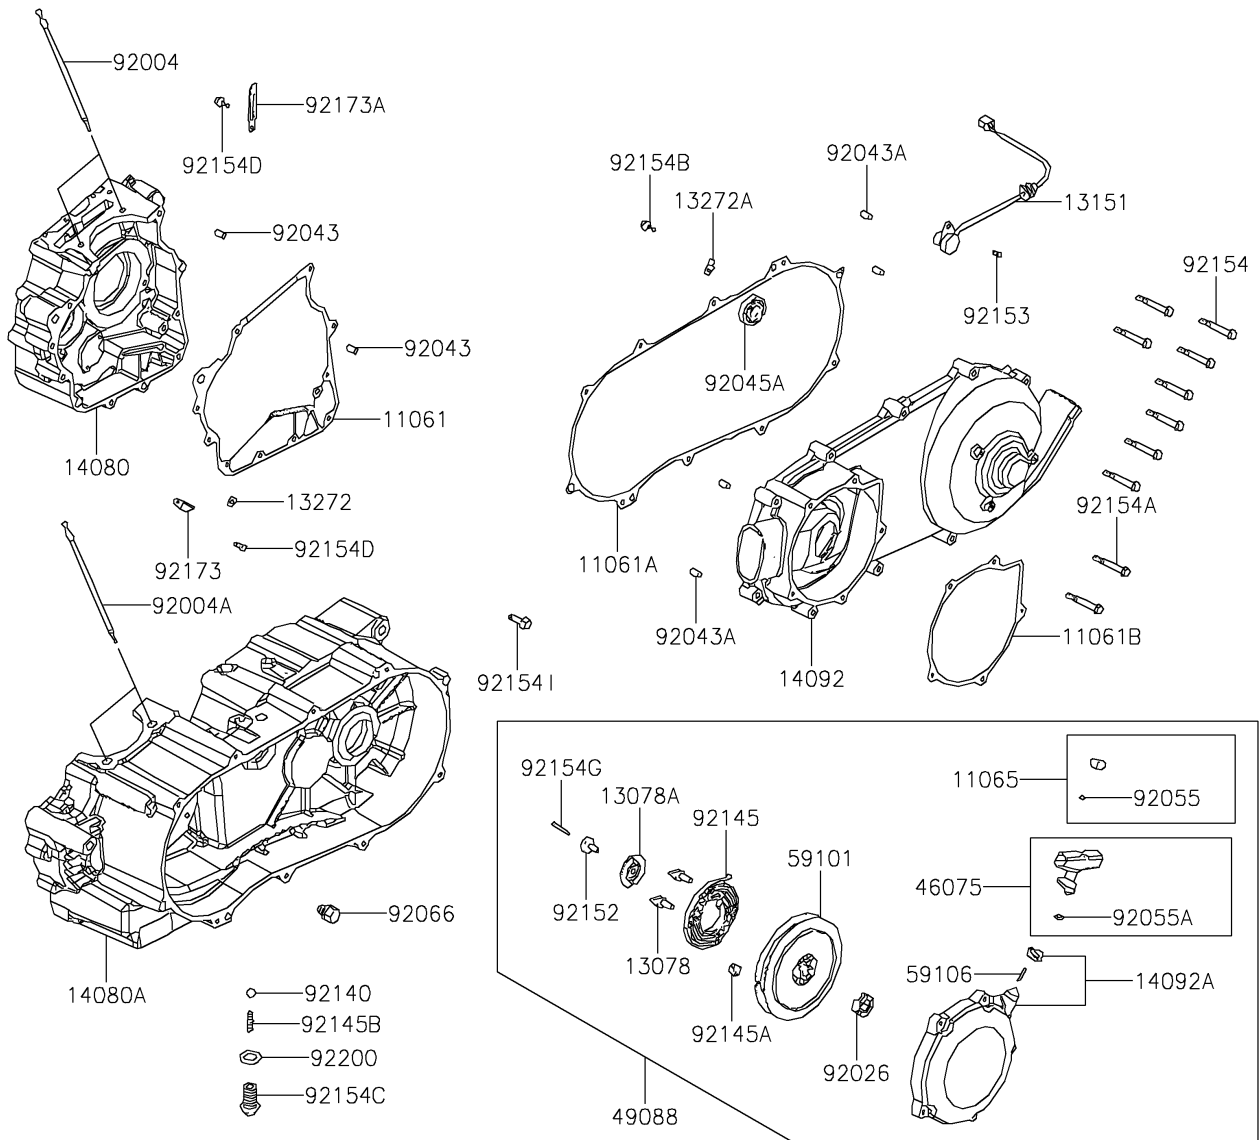

2025 BRUTE FORCE® 300 PARTS DIAGRAM

Crankcase

E1411

2025 BRUTE FORCE® 300 PARTS LIST

Crankcase

ITEM NAME	PART NUMBER	QUANTITY
GASKET,CRANK CASE (Ref # 11061)	11061-Y023	1
GASKET,CRANK CASE COVER,LH (Ref # 11061A)	11061-Y024	1
GASKET,RECOIL STARTER (Ref # 11061B)	11061-Y025	1
CAP (Ref # 11065)	11065-Y011	1
RATCHET (Ref # 13078)	13078-Y003	2
RATCHET (Ref # 13078A)	13078-Y004	1
SWITCH-COMP (Ref # 13151)	13151-Y001	1
PLATE (Ref # 13272)	13272-Y003	1
PLATE (Ref # 13272A)	13272-Y004	1
CRANKCASE,RH (Ref # 14080)	14080-Y005	1
CRANKCASE,LH (Ref # 14080A)	14080-Y006	1
COVER,CRANK CASE,LH (Ref # 14092)	14092-Y004	1
COVER,RECOIL STARTER (Ref # 14092A)	14092-Y005	1
GRIP (Ref # 46075)	46075-Y003	1
STARTER-RECOIL (Ref # 49088)	49088-Y001	1
REEL (Ref # 59101)	59101-Y001	1
ROPE (Ref # 59106)	59106-Y001	1
STUD (Ref # 92004)	92004-Y008	2
STUD (Ref # 92004A)	92004-Y009	2
SPACER (Ref # 92026)	92026-Y010	1
PIN,8X14 (Ref # 92043)	92043-Y012	2
PIN,10X16 (Ref # 92043A)	92043-Y013	4
BEARING-BALL,6305 (Ref # 92045)	92045-Y013	1
BEARING-BALL,6005LLU (Ref # 92045A)	92045-Y014	1
BEARING-BALL,6205 (Ref # 92045B)	92045-Y015	2
BEARING-BALL,6304 (Ref # 92045C)	92045-Y016	1
BEARING-NEEDLE (Ref # 92046)	92046-Y004	1
SEAL-OIL,25X40X8 (Ref # 92049)	92049-Y010	1
SEAL-OIL,27X42X7 (Ref # 92049A)	92049-Y049	1