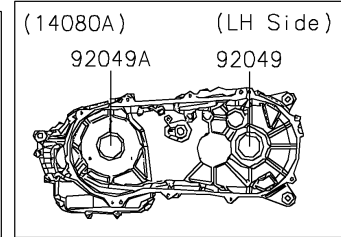

2025 BRUTE FORCE® 300 PARTS DIAGRAM

Crankcase

E1411

2025 BRUTE FORCE® 300 PARTS LIST

Crankcase

ITEM NAME	PART NUMBER	QUANTITY
GASKET,CRANK CASE (Ref # 11061)	11061-Y023	1
GASKET,CRANK CASE COVER,LH (Ref # 11061A)	11061-Y024	1
GASKET,RECOIL STARTER (Ref # 11061B)	11061-Y025	1
CAP (Ref # 11065)	11065-Y011	1
RATCHET (Ref # 13078)	13078-Y003	2
RATCHET (Ref # 13078A)	13078-Y004	1
SWITCH-COMP (Ref # 13151)	13151-Y001	1
PLATE (Ref # 13272)	13272-Y003	1
PLATE (Ref # 13272A)	13272-Y004	1
CRANKCASE,RH (Ref # 14080)	14080-Y005	1
CRANKCASE,LH (Ref # 14080A)	14080-Y006	1
COVER,CRANK CASE,LH (Ref # 14092)	14092-Y004	1
COVER,RECOIL STARTER (Ref # 14092A)	14092-Y005	1
GRIP (Ref # 46075)	46075-Y003	1
STARTER-RECOIL (Ref # 49088)	49088-Y001	1
REEL (Ref # 59101)	59101-Y001	1
ROPE (Ref # 59106)	59106-Y001	1
STUD (Ref # 92004)	92004-Y008	2
STUD (Ref # 92004A)	92004-Y009	2
SPACER (Ref # 92026)	92026-Y010	1
PIN,8X14 (Ref # 92043)	92043-Y012	2
PIN,10X16 (Ref # 92043A)	92043-Y013	4
BEARING-BALL,6305 (Ref # 92045)	92045-Y013	1
BEARING-BALL,6005LLU (Ref # 92045A)	92045-Y014	1
BEARING-BALL,6205 (Ref # 92045B)	92045-Y015	2
BEARING-BALL,6304 (Ref # 92045C)	92045-Y016	1
BEARING-NEEDLE (Ref # 92046)	92046-Y004	1
SEAL-OIL,25X40X8 (Ref # 92049)	92049-Y010	1
SEAL-OIL,27X42X7 (Ref # 92049A)	92049-Y049	1