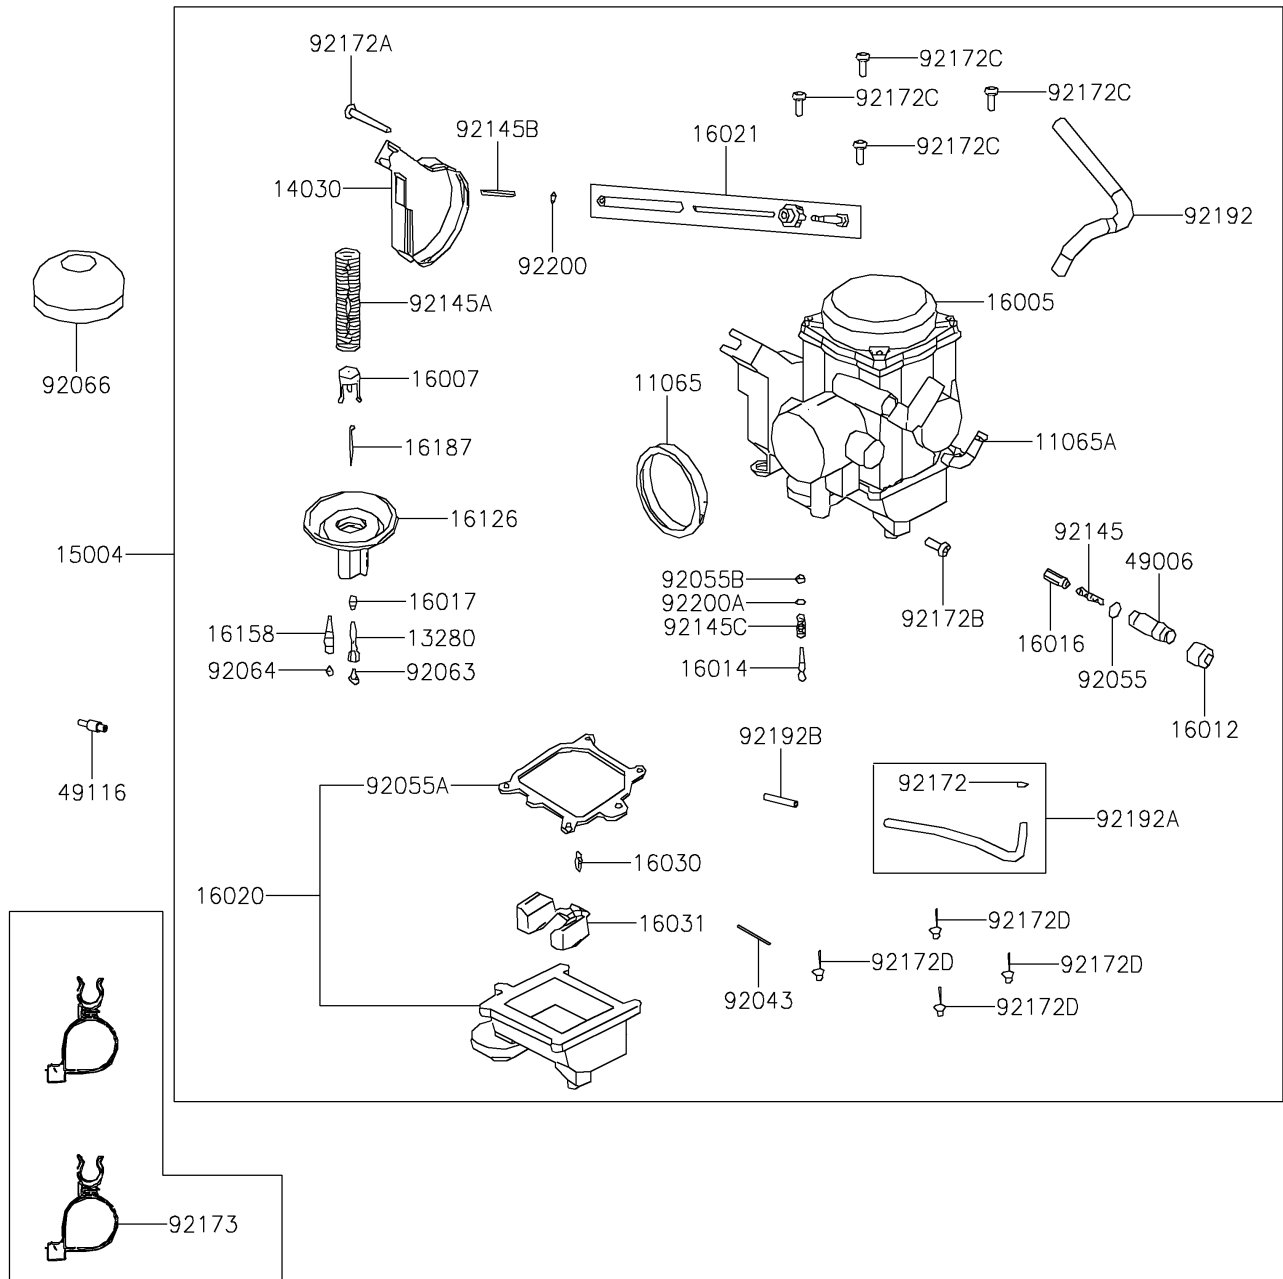

# 2022 BRUTE FORCE® 300 PARTS DIAGRAM

Carburetor

E1611

## 2022 BRUTE FORCE® 300 PARTS LIST

### Carburetor

ITEM NAME	PART NUMBER	QUANTITY
CAP (Ref # 11065)	11065-Y013	1
CAP (Ref # 11065A)	11065-Y014	1
HOLDER (Ref # 13280)	13280-Y014	1
COVER-CARBURETOR (Ref # 14030)	14030-Y001	1
CARBURETOR-ASSY (Ref # 15004)	15004-Y004	1
TOP-CHAMBER (Ref # 16005)	16005-Y003	1
SEAT-SPRING (Ref # 16007)	16007-Y003	1
CAP-STARTER PLUNGER (Ref # 16012)	16012-Y001	1
SCREW-PILOT AIR (Ref # 16014)	16014-Y002	1
PLUNGER,STARTER (Ref # 16016)	16016-Y002	1
JET-NEEDLE (Ref # 16017)	16017-Y004	1
CHAMBER-FLOAT (Ref # 16020)	16020-Y005	1
SCREW-THROTTLE STOP (Ref # 16021)	16021-Y003	1
VALVE-FLOAT (Ref # 16030)	16030-Y003	1
FLOAT (Ref # 16031)	16031-Y002	1
VALVE,VACUUM (Ref # 16126)	16126-Y003	1
JET-SLOW (Ref # 16158)	16158-Y003	1
NEEDLE-JET (Ref # 16187)	16187-Y003	1
BOOT,STARTER PLUNGER (Ref # 49006)	49006-Y004	1
VALVE-ASSY (Ref # 49116)	49116-1126	1
PIN,FLOAT (Ref # 92043)	92043-Y017	1
RING-O,STARTER PLUNGER (Ref # 92055)	92055-Y027	1
RING-O,FLOAT CHAMBER (Ref # 92055A)	92055-Y028	1
RING-O (Ref # 92055B)	92055-Y029	1
JET-MAIN,#108 (Ref # 92063)	92063-Y005	1
JET-PILOT,#60 (Ref # 92064)	92064-Y002	1
PLUG (Ref # 92066)	92066-Y008	1
SPRING,PLUNGER (Ref # 92145)	92145-Y031	1
SPRING,VACUUM VALVE (Ref # 92145A)	92145-Y032	1

### Carburetor

ITEM NAME	PART NUMBER	QUANTITY
SPRING,THROTTLE STOP SCREW (Ref # 92145B)	92145-Y033	1
SPRING (Ref # 92145C)	92145-Y034	1
CLAMP (Ref # 92172)	92172-Y023	1
SCREW,PAN (Ref # 92172A)	92172-Y033	1
SCREW,DRAIN (Ref # 92172B)	92172-Y034	1
SCREW,PAN,4X8 (Ref # 92172C)	92172-Y035	4
SCREW,PAN,4X14 (Ref # 92172D)	92172-Y036	4
CLAMP (Ref # 92173)	92173-Y028	2
TUBE (Ref # 92192)	92192-Y014	1
TUBE,ASSY (Ref # 92192A)	92192-Y024	1
TUBE,PINK (Ref # 92192B)	92192-Y028	1
WASHER (Ref # 92200)	92200-Y037	1
WASHER (Ref # 92200A)	92200-Y038	1