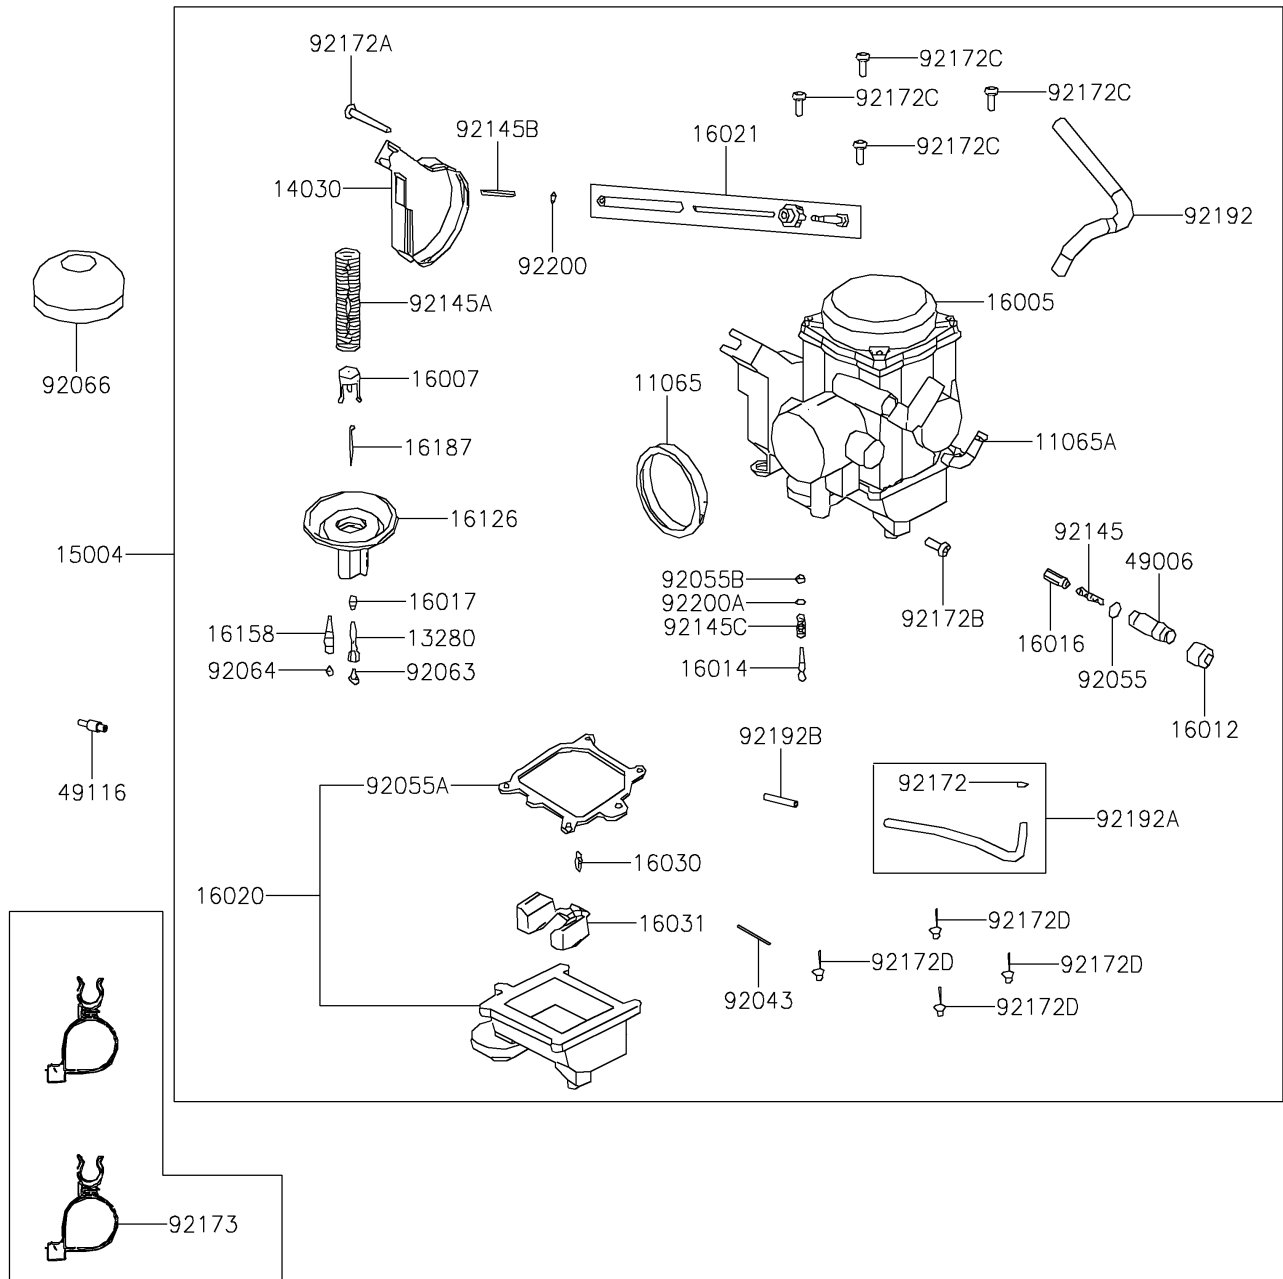

# 2023 BRUTE FORCE® 300 PARTS DIAGRAM

Carburetor

E1611

## 2023 BRUTE FORCE® 300 PARTS LIST

### Carburetor

ITEM NAME	PART NUMBER	QUANTITY
CAP (Ref # 11065)	11065-Y013	1
CAP (Ref # 11065A)	11065-Y014	1
HOLDER (Ref # 13280)	13280-Y014	1
COVER-CARBURETOR (Ref # 14030)	14030-Y001	1
CARBURETOR-ASSY (Ref # 15004)	15004-Y004	1
TOP-CHAMBER (Ref # 16005)	16005-Y003	1
SEAT-SPRING (Ref # 16007)	16007-Y003	1
CAP-STARTER PLUNGER (Ref # 16012)	16012-Y001	1
SCREW-PILOT AIR (Ref # 16014)	16014-Y002	1
PLUNGER,STARTER (Ref # 16016)	16016-Y002	1
JET-NEEDLE (Ref # 16017)	16017-Y004	1
CHAMBER-FLOAT (Ref # 16020)	16020-Y005	1
SCREW-THROTTLE STOP (Ref # 16021)	16021-Y003	1
VALVE-FLOAT (Ref # 16030)	16030-Y003	1
FLOAT (Ref # 16031)	16031-Y002	1
VALVE,VACUUM (Ref # 16126)	16126-Y003	1
JET-SLOW (Ref # 16158)	16158-Y003	1
NEEDLE-JET (Ref # 16187)	16187-Y003	1
BOOT,STARTER PLUNGER (Ref # 49006)	49006-Y004	1
VALVE-ASSY (Ref # 49116)	49116-1126	1
PIN,FLOAT (Ref # 92043)	92043-Y017	1
RING-O,STARTER PLUNGER (Ref # 92055)	92055-Y027	1
RING-O,FLOAT CHAMBER (Ref # 92055A)	92055-Y028	1
RING-O (Ref # 92055B)	92055-Y029	1
JET-MAIN,#108 (Ref # 92063)	92063-Y005	1
JET-PILOT,#60 (Ref # 92064)	92064-Y002	1
PLUG (Ref # 92066)	92066-Y008	1
SPRING,PLUNGER (Ref # 92145)	92145-Y031	1
SPRING,VACUUM VALVE (Ref # 92145A)	92145-Y032	1

### Carburetor

ITEM NAME	PART NUMBER	QUANTITY
SPRING,THROTTLE STOP SCREW (Ref # 92145B)	92145-Y033	1
SPRING (Ref # 92145C)	92145-Y034	1
CLAMP (Ref # 92172)	92172-Y023	1
SCREW,PAN (Ref # 92172A)	92172-Y033	1
SCREW,DRAIN (Ref # 92172B)	92172-Y034	1
SCREW,PAN,4X8 (Ref # 92172C)	92172-Y035	4
SCREW,PAN,4X14 (Ref # 92172D)	92172-Y036	4
CLAMP (Ref # 92173)	92173-Y028	2
TUBE (Ref # 92192)	92192-Y014	1
TUBE,ASSY (Ref # 92192A)	92192-Y024	1
TUBE,PINK (Ref # 92192B)	92192-Y028	1
WASHER (Ref # 92200)	92200-Y037	1
WASHER (Ref # 92200A)	92200-Y038	1