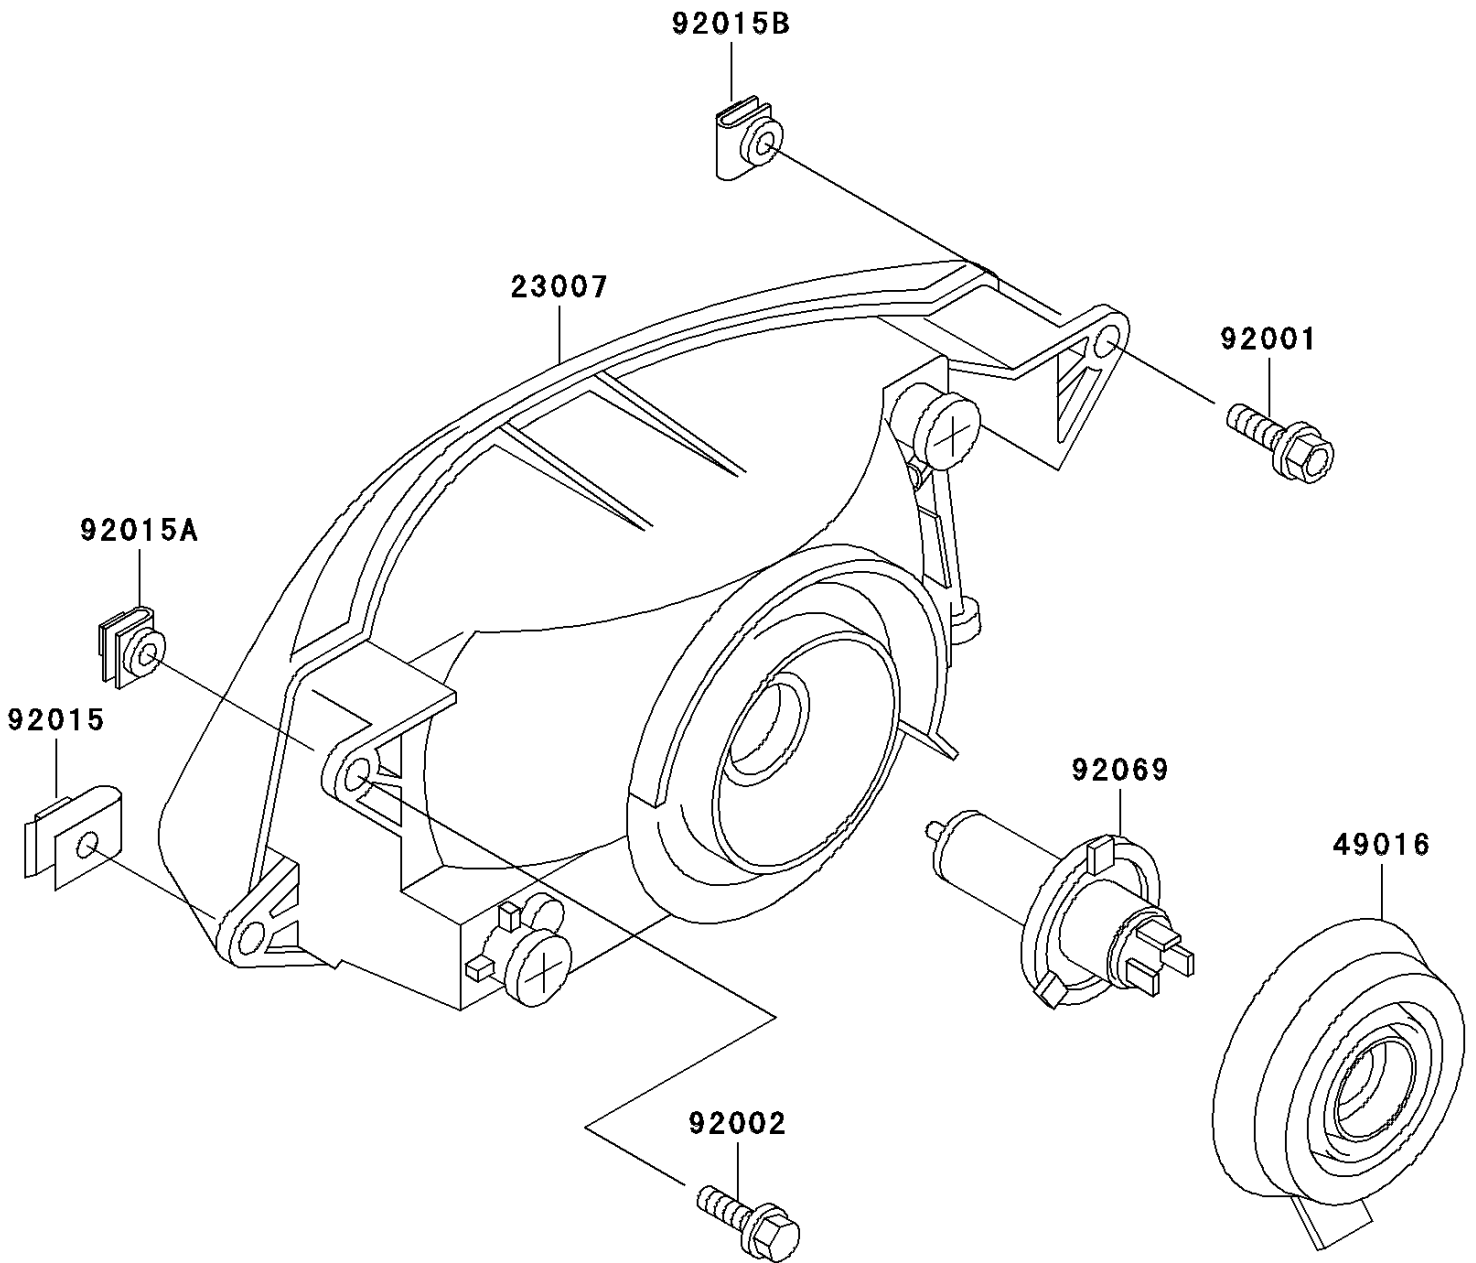

# 1994 Ninja® ZX™ -11 PARTS DIAGRAM

Headlight(s)

F2710

## 1994 Ninja® ZX™ -11 PARTS LIST

### Headlight(s)

ITEM NAME	PART NUMBER	QUANTITY
LENS-COMP,HEAD LAMP (Ref # 23007)	23007-1297	1
COVER-SEAL,HEAD LAMP SOCKET (Ref # 49016)	49016-1137	1
BOLT,6X30 (Ref # 92001)	92001-1776	1
BOLT,6X25 (Ref # 92002)	92002-1320	3
NUT,6MM (Ref # 92015)	92015-1094	2
NUT,CLIP,6MM (Ref # 92015A)	92015-1788	1
NUT,CLIP,6MM (Ref # 92015B)	92015-1917	1
BULB,12V 60/55W,H4 (Ref # 92069)	92069-1002	1