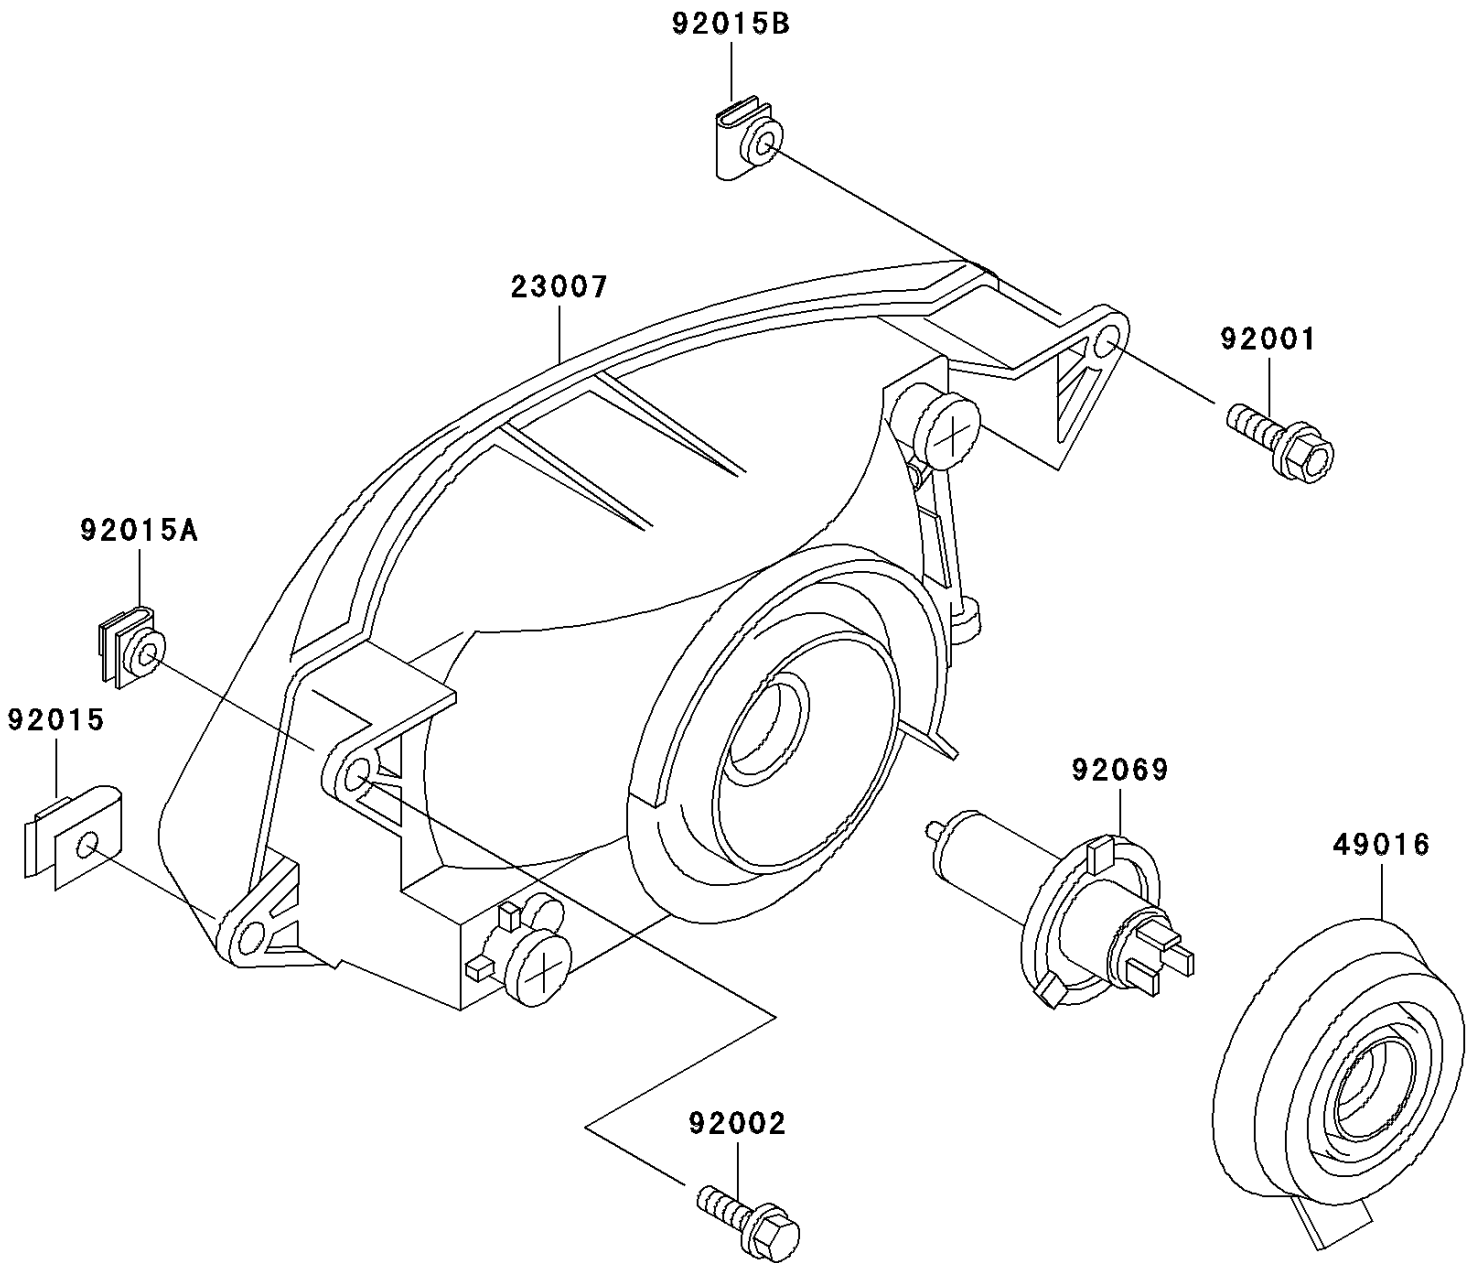

1994 Ninja® ZX™ -11 PARTS DIAGRAM

Headlight(s)

F2710

1994 Ninja® ZX™ -11 PARTS LIST

Headlight(s)

ITEM NAME	PART NUMBER	QUANTITY
LENS-COMP,HEAD LAMP (Ref # 23007)	23007-1297	1
COVER-SEAL,HEAD LAMP SOCKET (Ref # 49016)	49016-1137	1
BOLT,6X30 (Ref # 92001)	92001-1776	1
BOLT,6X25 (Ref # 92002)	92002-1320	3
NUT,6MM (Ref # 92015)	92015-1094	2
NUT,CLIP,6MM (Ref # 92015A)	92015-1788	1
NUT,CLIP,6MM (Ref # 92015B)	92015-1917	1
BULB,12V 60/55W,H4 (Ref # 92069)	92069-1002	1