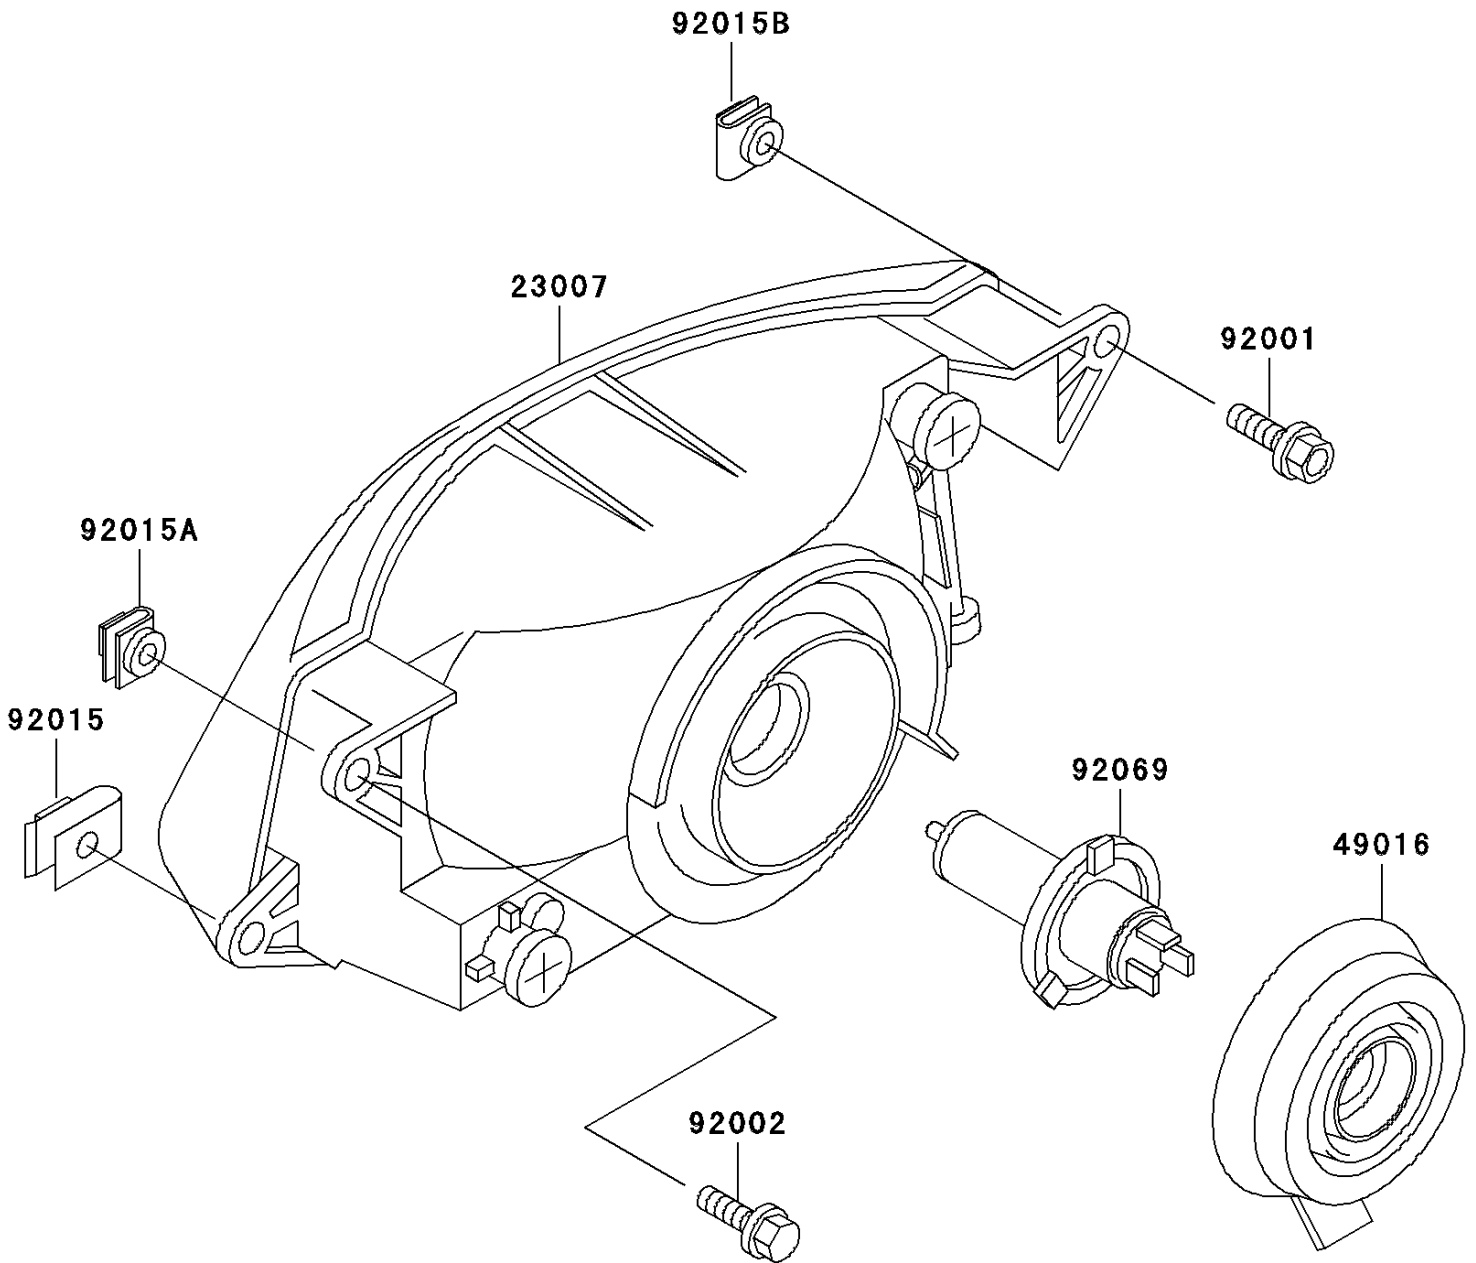

1995 Ninja® ZX™ -11 PARTS DIAGRAM

Headlight(s)

F2710

1995 Ninja® ZX™ -11 PARTS LIST

Headlight(s)

ITEM NAME	PART NUMBER	QUANTITY
LENS-COMP,HEAD LAMP (Ref # 23007)	23007-1297	1
COVER-SEAL,HEAD LAMP SOCKET (Ref # 49016)	49016-1137	1
BOLT,6X30 (Ref # 92001)	92001-1776	1
BOLT,6X25 (Ref # 92002)	92002-1320	3
NUT,6MM (Ref # 92015)	92015-1094	2
NUT,CLIP,6MM (Ref # 92015A)	92015-1788	1
NUT,CLIP,6MM (Ref # 92015B)	92015-1917	1
BULB,12V 60/55W,H4 (Ref # 92069)	92069-1002	1