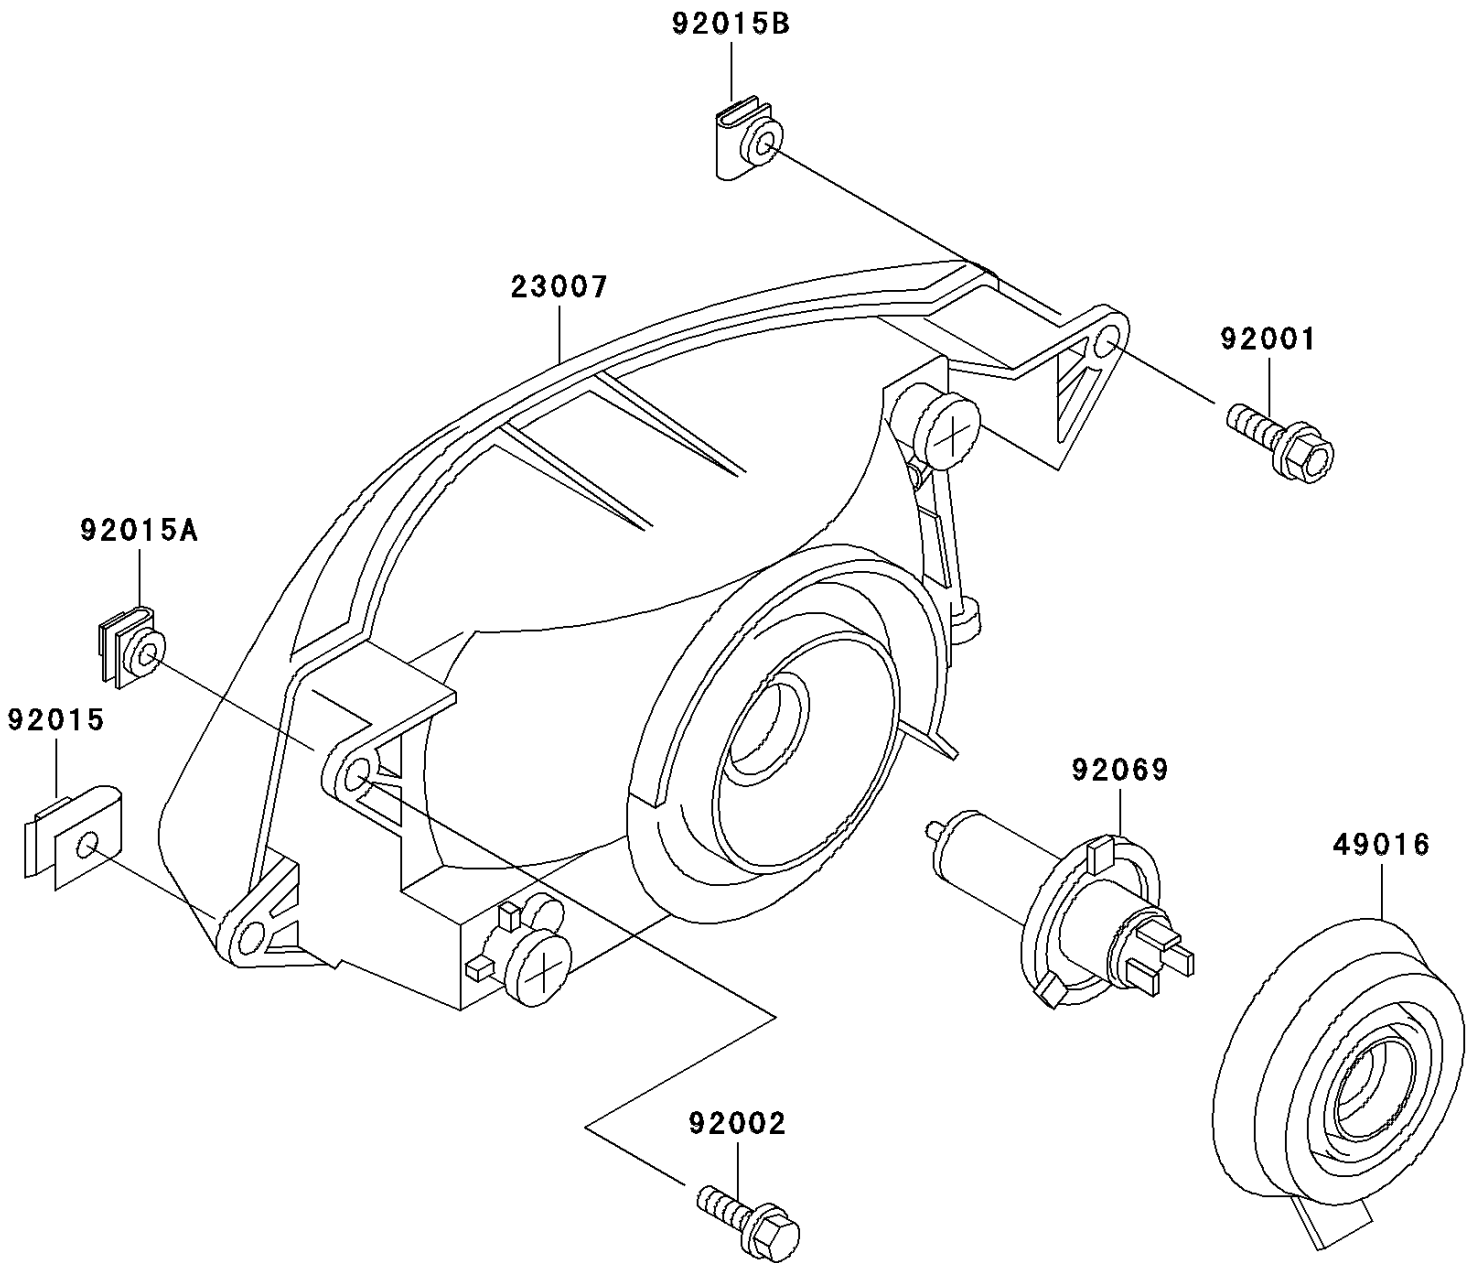

# 1995 Ninja® ZX™ -11 PARTS DIAGRAM

Headlight(s)

F2710

## 1995 Ninja® ZX™ -11 PARTS LIST

### Headlight(s)

ITEM NAME	PART NUMBER	QUANTITY
LENS-COMP,HEAD LAMP (Ref # 23007)	23007-1297	1
COVER-SEAL,HEAD LAMP SOCKET (Ref # 49016)	49016-1137	1
BOLT,6X30 (Ref # 92001)	92001-1776	1
BOLT,6X25 (Ref # 92002)	92002-1320	3
NUT,6MM (Ref # 92015)	92015-1094	2
NUT,CLIP,6MM (Ref # 92015A)	92015-1788	1
NUT,CLIP,6MM (Ref # 92015B)	92015-1917	1
BULB,12V 60/55W,H4 (Ref # 92069)	92069-1002	1