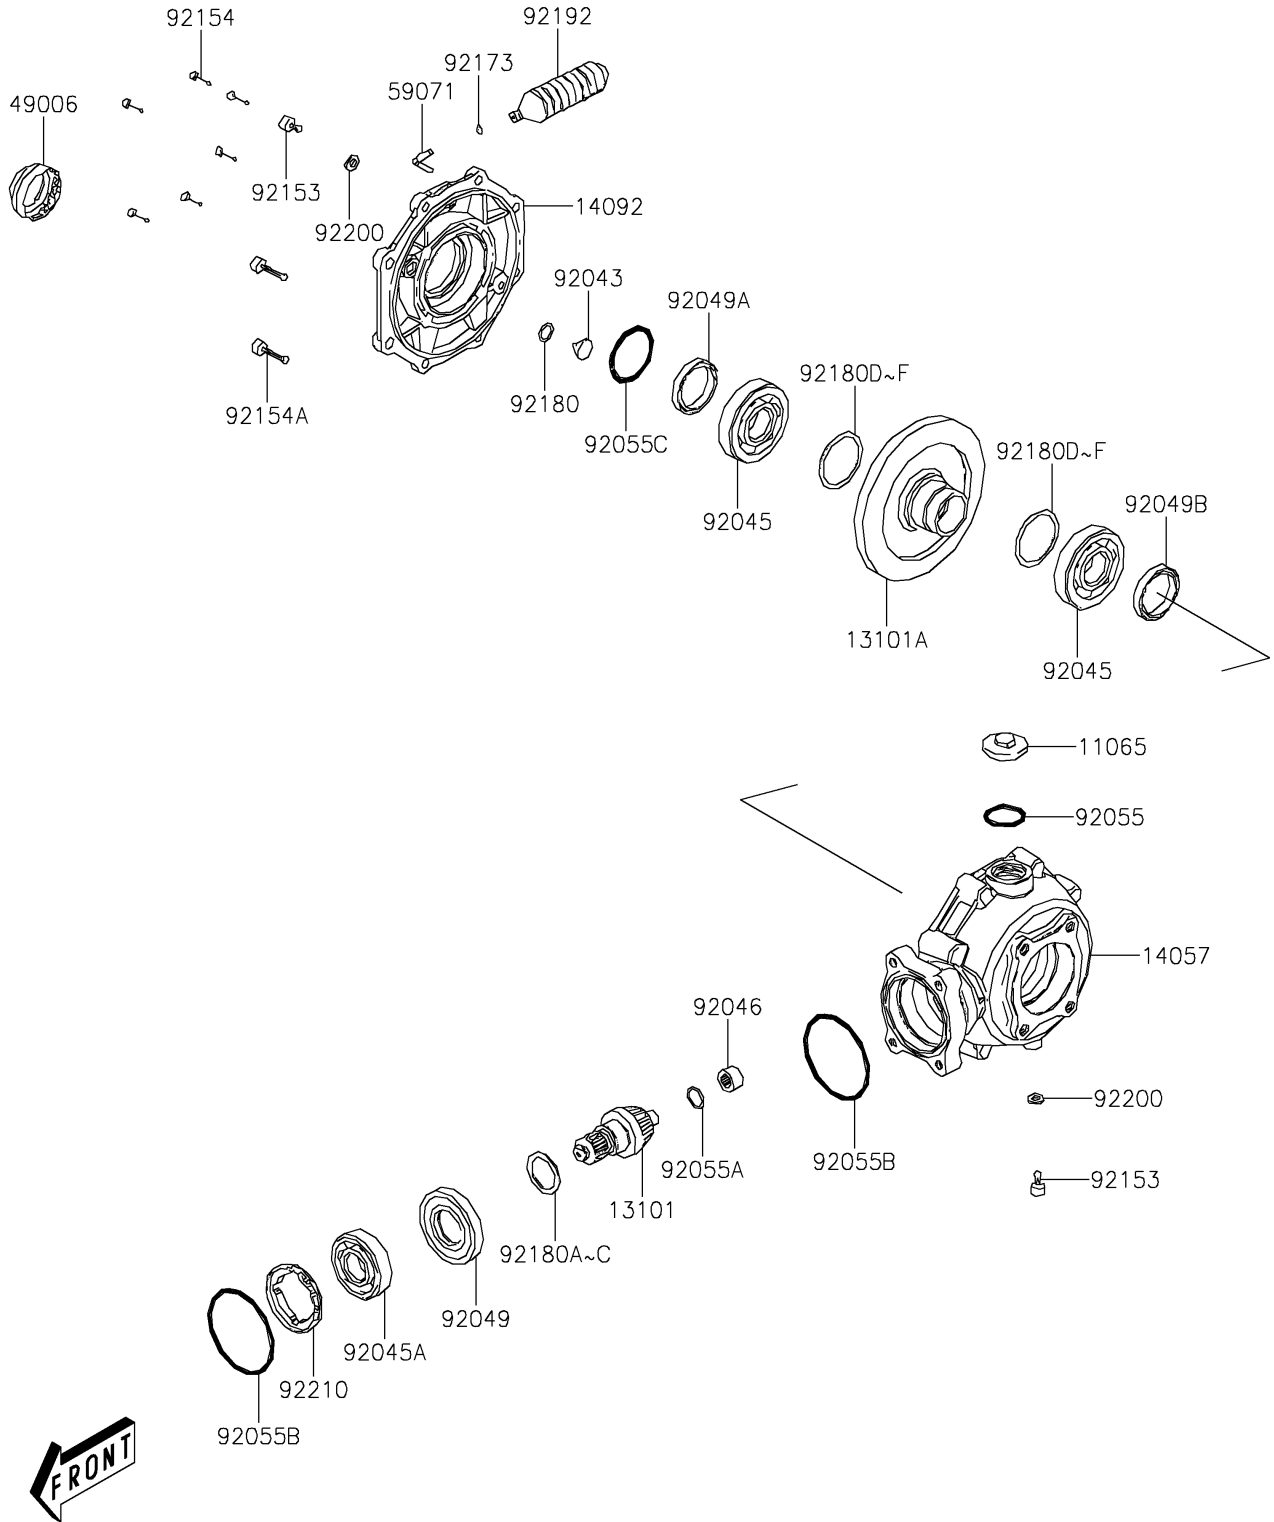

2022 BRUTE FORCE® 300 PARTS DIAGRAM

Drive Shaft/Final Gear

E3132

2022 BRUTE FORCE® 300 PARTS LIST

Drive Shaft/Final Gear

ITEM NAME	PART NUMBER	QUANTITY
CAP (Ref # 11065)	11065-Y006	1
GEAR-ASSY,PINION (Ref # 13101)	13101-Y001	1
GEAR-ASSY,RING (Ref # 13101A)	13101-Y002	1
CASE-COMP-GEAR (Ref # 14057)	14057-Y001	1
COVER,RH (Ref # 14092)	14092-Y018	1
BOOT,RR,AXLE SHAFT (Ref # 49006)	49006-Y007	1
JOINT,BREATHER (Ref # 59071)	59071-Y002	1
PIN,RING GEAR,STOPPER (Ref # 92043)	92043-Y022	1
BEARING-BALL,6009 (Ref # 92045)	92045-Y022	2
BEARING-BALL,6206 (Ref # 92045A)	92045-Y029	1
BEARING-NEEDLE,14X20X12 (Ref # 92046)	92046-Y007	1
SEAL-OIL,35X70X10 (Ref # 92049)	92049-Y020	1
SEAL-OIL,44X60X7 (Ref # 92049A)	92049-Y021	1
SEAL-OIL,42X62X7 (Ref # 92049B)	92049-Y022	1
RING-O,30.8MM (Ref # 92055)	92055-Y005	1
CIRCLIP (Ref # 92055A)	92055-Y031	1
RING-O,74.4X3.1 (Ref # 92055B)	92055-Y032	2
RING-O,31.7X3.5 (Ref # 92055C)	92055-Y033	1
BOLT,FLANGE,8X12 (Ref # 92153)	92153-Y031	2
BOLT,FLANGE,8X30 (Ref # 92154)	92154-Y137	6
BOLT,FLANGE,10X35 (Ref # 92154A)	92154-Y140	2
CLAMP,10.5 (Ref # 92173)	92173-Y023	1
SHIM,T=0.3 (Ref # 92180)	92180-Y025	1
SHIM,PINION GEAR,A (Ref # 92180A)	92180-Y026	AR
SHIM,PINION GEAR,B (Ref # 92180B)	92180-Y027	AR
SHIM,PINION GEAR,C (Ref # 92180C)	92180-Y028	AR
SHIM,RING GEAR,A (Ref # 92180D)	92180-Y029	AR
SHIM,RING GEAR,B (Ref # 92180E)	92180-Y030	AR
SHIM,RING GEAR,C (Ref # 92180F)	92180-Y031	AR

2022 BRUTE FORCE® 300 PARTS LIST

Drive Shaft/Final Gear

ITEM NAME	PART NUMBER	QUANTITY
TUBE,BREATHER (Ref # 92192)	92192-Y016	1
WASHER,8MM (Ref # 92200)	92200-Y010	2
NUT,LOCK,65MM (Ref # 92210)	92210-Y052	1