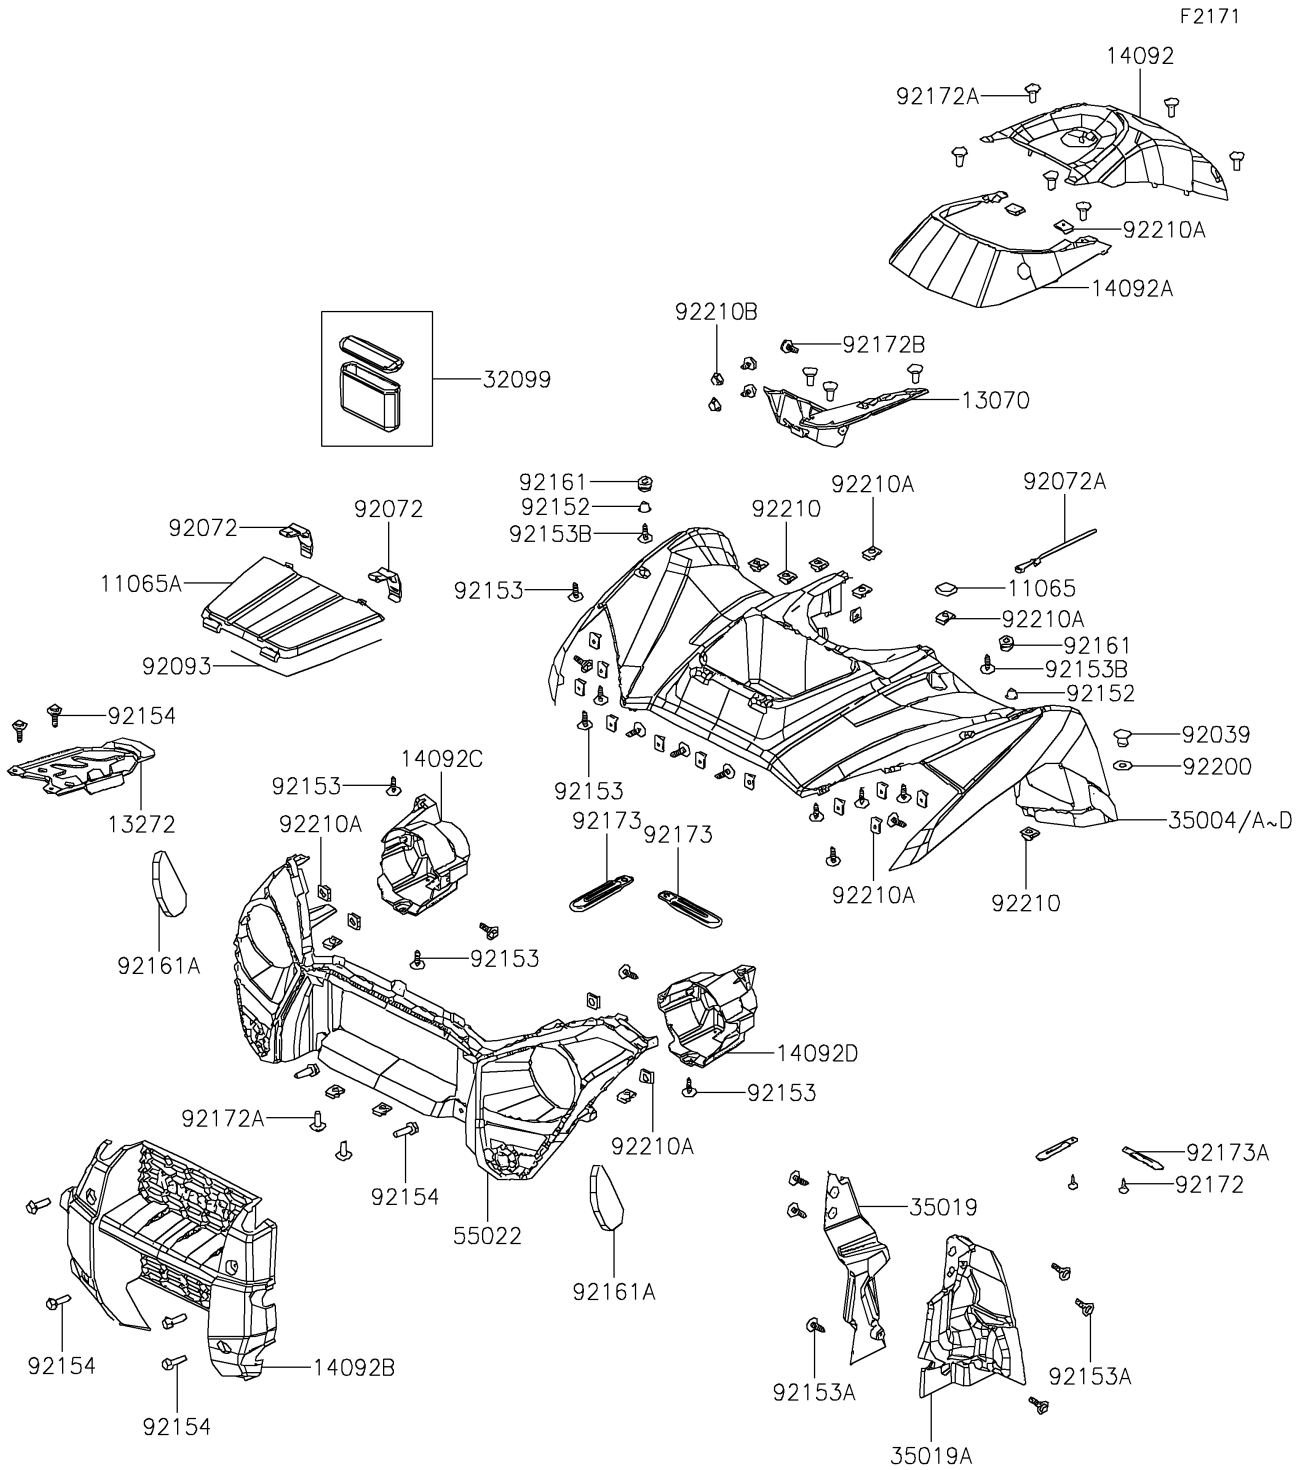

2022 BRUTE FORCE® 300 PARTS DIAGRAM

Front Fender(s)

2022 BRUTE FORCE® 300 PARTS LIST

Front Fender(s)

ITEM NAME	PART NUMBER	QUANTITY
CAP,TOOL BOX (Ref # 11065)	11065-Y009	1
CAP,STORAGE BOX,S.BLACK (Ref # 11065A)	11065-Y010-933	1
GUIDE,COVER SHIFT LEVER,BLACK (Ref # 13070)	13070-Y003-933	1
PLATE,S.BLACK (Ref # 13272)	13272-Y010-933	1
COVER,S.BLACK (Ref # 14092)	14092-Y008-933	1
COVER,FRONT FENDER,S.BLACK (Ref # 14092A)	14092-Y009-933	1
COVER,FRONT BUMPER,S.BLACK (Ref # 14092B)	14092-Y010-933	1
COVER,RIGHT HEAD LAMP,S.BLACK (Ref # 14092C)	14092-Y011-933	1
COVER,LEFT HEAD LAMP,S.BLACK (Ref # 14092D)	14092-Y012-933	1
CASE,OWNERS MANUAL (Ref # 32099)	32099-Y006	1
FENDER-FRONT,B.WHITE (Ref # 35004)	35004-Y002-932	1
FENDER-FRONT,S.BLACK (Ref # 35004A)	35004-Y002-933	1
FLAP,RH,S.BLACK (Ref # 35019)	35019-Y001-933	1
FLAP,LH,S.BLACK (Ref # 35019A)	35019-Y002-933	1
COVER-HEAD LAMP,S.BLACK (Ref # 55022)	55022-Y001-933	1
RIVET,3.2X9.8 (Ref # 92039)	92039-Y001	6
BAND,CAP STORAGE BOX (Ref # 92072)	92072-Y006	2
BAND (Ref # 92072A)	92072-Y007	1
SEAL (Ref # 92093)	92093-Y012	1
COLLAR (Ref # 92152)	92152-Y018	2
BOLT,5X16 (Ref # 92153)	92153-Y013	17
BOLT,6X16 (Ref # 92153A)	92153-Y018	6
BOLT,6X20 (Ref # 92153B)	92153-Y019	2
BOLT,FLANGE,6MM (Ref # 92154)	92154-Y023	8
DAMPER (Ref # 92161)	92161-Y011	2
DAMPER,FRONT BUMPER COVER (Ref # 92161A)	92161-Y020	2
SCREW,4X12 (Ref # 92172)	92172-Y019	2
SCREW,5X16 (Ref # 92172A)	92172-Y039	8
SCREW,6X20 (Ref # 92172B)	92172-Y041	6

2022 BRUTE FORCE® 300 PARTS LIST

Front Fender(s)

ITEM NAME	PART NUMBER	QUANTITY
CLAMP (Ref # 92173)	92173-Y004	2
CLAMP,2X70 (Ref # 92173A)	92173-Y011	2
WASHER,3MM (Ref # 92200)	92200-Y017	6
NUT,6MM (Ref # 92210)	92210-Y011	4
NUT,5MM (Ref # 92210A)	92210-Y016	25
NUT (Ref # 92210B)	92210-Y031	2