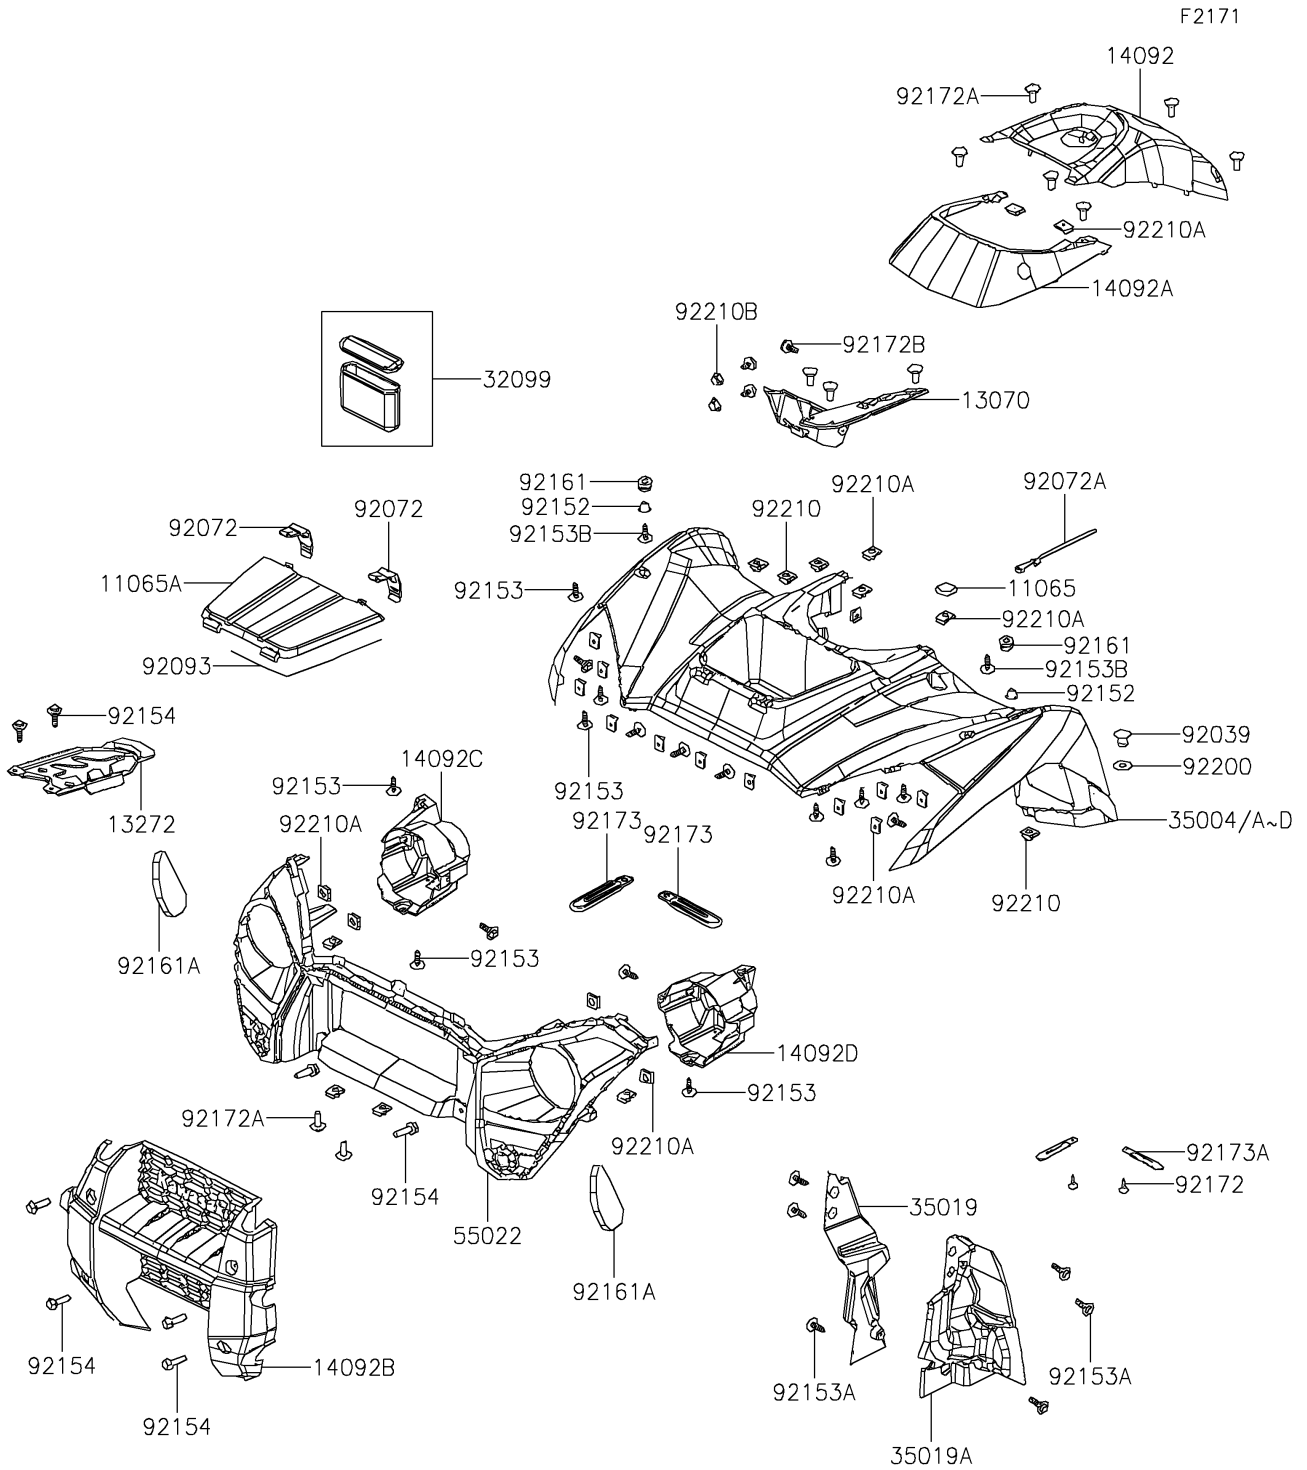

# 2023 BRUTE FORCE® 300 PARTS DIAGRAM

## 2023 BRUTE FORCE® 300 PARTS LIST

### Front Fender(s)

ITEM NAME	PART NUMBER	QUANTITY
CAP,TOOL BOX (Ref # 11065)	11065-Y009	1
CAP,STORAGE BOX,S.BLACK (Ref # 11065A)	11065-Y010-933	1
GUIDE,COVER SHIFT LEVER,BLACK (Ref # 13070)	13070-Y003-933	1
PLATE,S.BLACK (Ref # 13272)	13272-Y010-933	1
COVER,S.BLACK (Ref # 14092)	14092-Y008-933	1
COVER,FRONT FENDER,S.BLACK (Ref # 14092A)	14092-Y009-933	1
COVER,FRONT BUMPER,S.BLACK (Ref # 14092B)	14092-Y010-933	1
COVER,RIGHT HEAD LAMP,S.BLACK (Ref # 14092C)	14092-Y011-933	1
COVER,LEFT HEAD LAMP,S.BLACK (Ref # 14092D)	14092-Y012-933	1
CASE,OWNERS MANUAL (Ref # 32099)	32099-Y006	1
FENDER-FRONT,B.WHITE (Ref # 35004)	35004-Y002-932	1
FENDER-FRONT,S.BLACK (Ref # 35004A)	35004-Y002-933	1
FLAP,RH,S.BLACK (Ref # 35019)	35019-Y001-933	1
FLAP,LH,S.BLACK (Ref # 35019A)	35019-Y002-933	1
COVER-HEAD LAMP,S.BLACK (Ref # 55022)	55022-Y001-933	1
RIVET,3.2X9.8 (Ref # 92039)	92039-Y001	6
BAND,CAP STORAGE BOX (Ref # 92072)	92072-Y006	2
BAND (Ref # 92072A)	92072-Y007	1
SEAL (Ref # 92093)	92093-Y012	1
COLLAR (Ref # 92152)	92152-Y018	2
BOLT,5X16 (Ref # 92153)	92153-Y013	17
BOLT,6X16 (Ref # 92153A)	92153-Y018	6
BOLT,6X20 (Ref # 92153B)	92153-Y019	2
BOLT,FLANGE,6MM (Ref # 92154)	92154-Y023	8
DAMPER (Ref # 92161)	92161-Y011	2
DAMPER,FRONT BUMPER COVER (Ref # 92161A)	92161-Y020	2
SCREW,4X12 (Ref # 92172)	92172-Y019	2
SCREW,5X16 (Ref # 92172A)	92172-Y039	8
SCREW,6X20 (Ref # 92172B)	92172-Y041	6

### Front Fender(s)

ITEM NAME	PART NUMBER	QUANTITY
CLAMP (Ref # 92173)	92173-Y004	2
CLAMP,2X70 (Ref # 92173A)	92173-Y011	2
WASHER,3MM (Ref # 92200)	92200-Y017	6
NUT,6MM (Ref # 92210)	92210-Y011	4
NUT,5MM (Ref # 92210A)	92210-Y016	25
NUT (Ref # 92210B)	92210-Y031	2