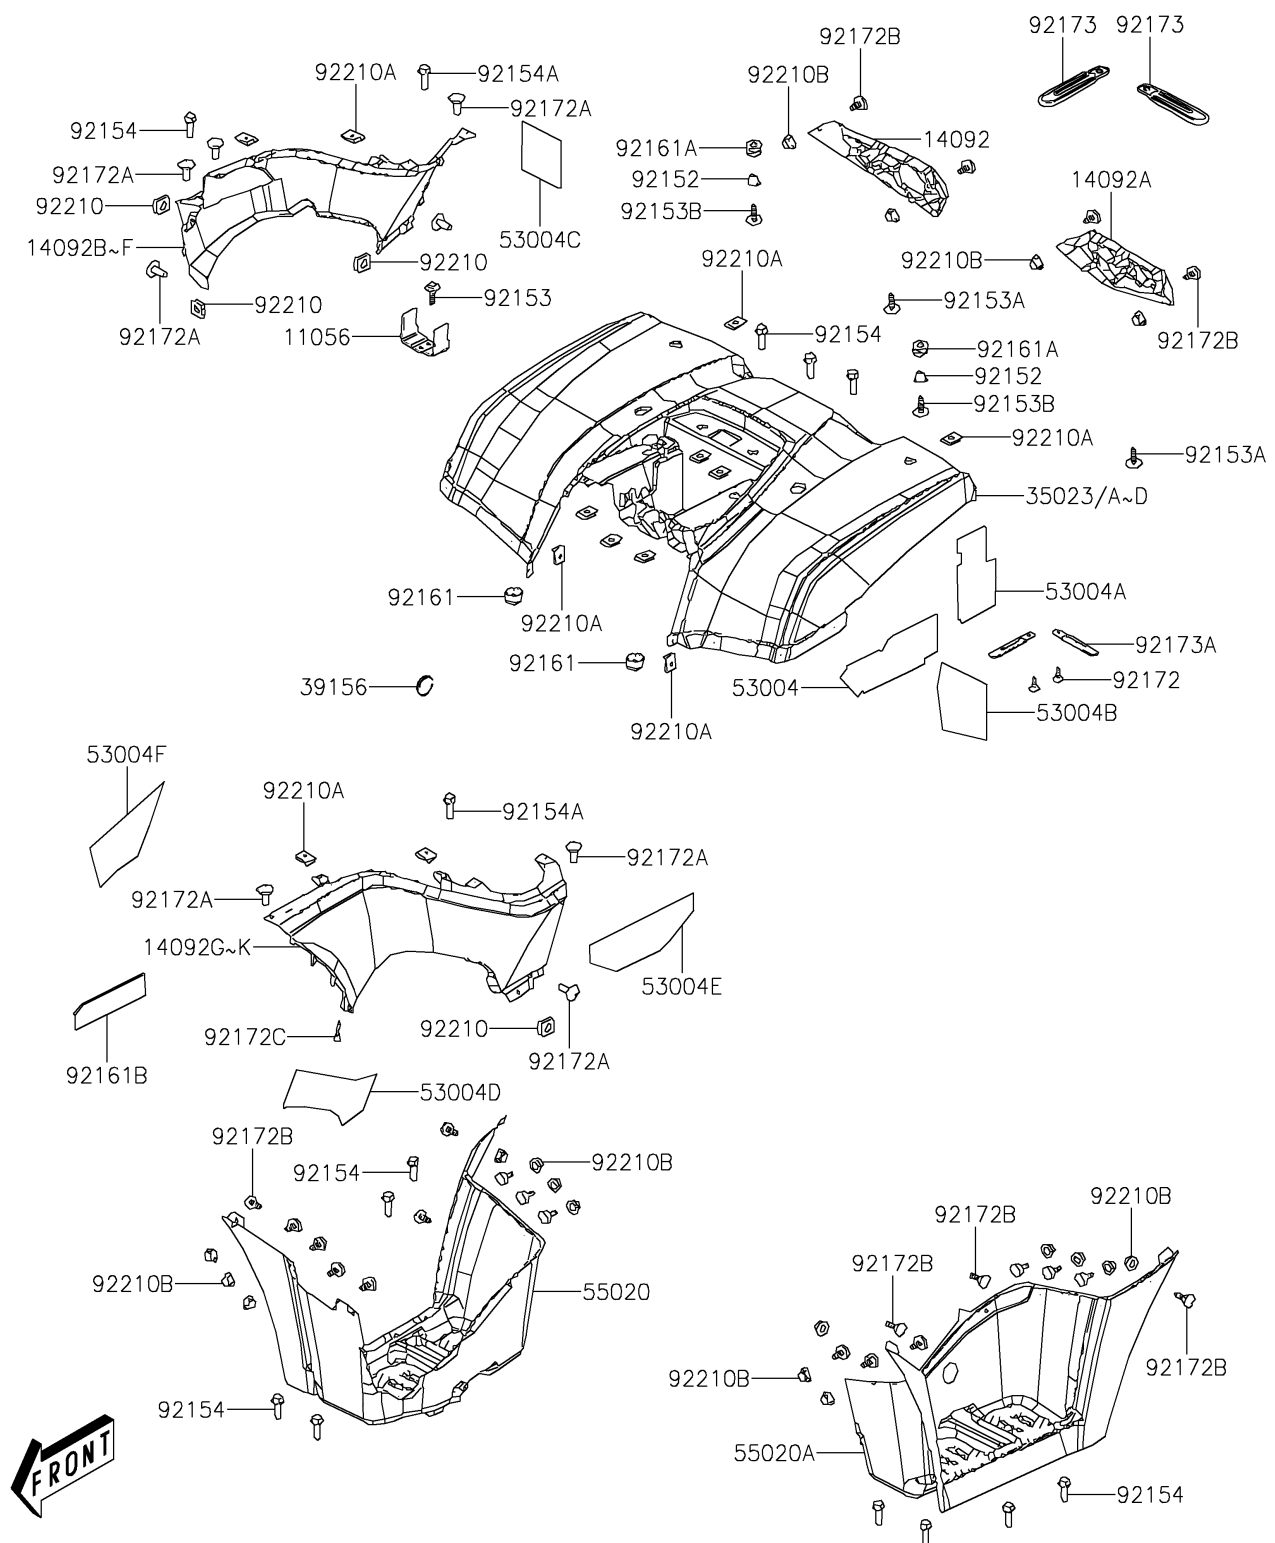

2022 BRUTE FORCE® 300 PARTS DIAGRAM

Rear Fender(s)

F2172

2022 BRUTE FORCE® 300 PARTS LIST

Rear Fender(s)

ITEM NAME	PART NUMBER	QUANTITY
BRACKET,IGNITION SWITCH (Ref # 11056)	11056-Y004	1
COVER,TAIL TAMP,RH,S.BLACK (Ref # 14092)	14092-Y013-933	1
COVER,TAIL TAMP,LH,S.BLACK (Ref # 14092A)	14092-Y014-933	1
COVER,SIDE,RH,B.WHITE (Ref # 14092B)	14092-Y015-932	1
COVER,SIDE,RH,S.BLACK (Ref # 14092C)	14092-Y015-933	1
COVER,SIDE,LH,B.WHITE (Ref # 14092G)	14092-Y016-932	1
COVER,SIDE,LH,S.BLACK (Ref # 14092H)	14092-Y016-933	1
FENDER-REAR,B.WHITE (Ref # 35023)	35023-Y002-932	1
FENDER-REAR,S.BLACK (Ref # 35023A)	35023-Y002-933	1
PAD,SIDE COVER (Ref # 39156)	39156-Y002	1
MAT,LH,LWR (Ref # 53004)	53004-Y001	1
MAT,LH,UPP (Ref # 53004A)	53004-Y002	1
MAT,RR (Ref # 53004B)	53004-Y003	1
MAT,RR (Ref # 53004C)	53004-Y004	1
MAT,LH (Ref # 53004D)	53004-Y005	1
MAT,LH (Ref # 53004E)	53004-Y006	1
MAT,FRONT,LH (Ref # 53004F)	53004-Y007	1
GUARD,FOOTREST,RH,S.BLACK (Ref # 55020)	55020-Y005-933	1
GUARD,FOOTREST,LH,S.BLACK (Ref # 55020A)	55020-Y006-933	1
COLLAR (Ref # 92152)	92152-Y018	2
BOLT,FLANGED,5X12 (Ref # 92153)	92153-1991	1
BOLT,5X16 (Ref # 92153A)	92153-Y013	2
BOLT,6X20 (Ref # 92153B)	92153-Y019	2
BOLT,FLANGE,6MM (Ref # 92154)	92154-Y023	12
BOLT,6X16 (Ref # 92154A)	92154-Y054	2
DAMPER (Ref # 92161)	92161-Y005	2
DAMPER (Ref # 92161A)	92161-Y011	2
DAMPER,FUEL TANK GUARD (Ref # 92161B)	92161-Y019	1
SCREW,4X12 (Ref # 92172)	92172-Y019	2

2022 BRUTE FORCE® 300 PARTS LIST

Rear Fender(s)

ITEM NAME	PART NUMBER	QUANTITY
SCREW,5X16 (Ref # 92172A)	92172-Y039	8
SCREW,6X20 (Ref # 92172B)	92172-Y041	23
SCREW,5MM (Ref # 92172C)	92172-Y043	1
CLAMP (Ref # 92173)	92173-Y004	2
CLAMP,2X70 (Ref # 92173A)	92173-Y011	2
NUT,6MM (Ref # 92210)	92210-Y011	4
NUT,5MM (Ref # 92210A)	92210-Y016	13
NUT (Ref # 92210B)	92210-Y031	18