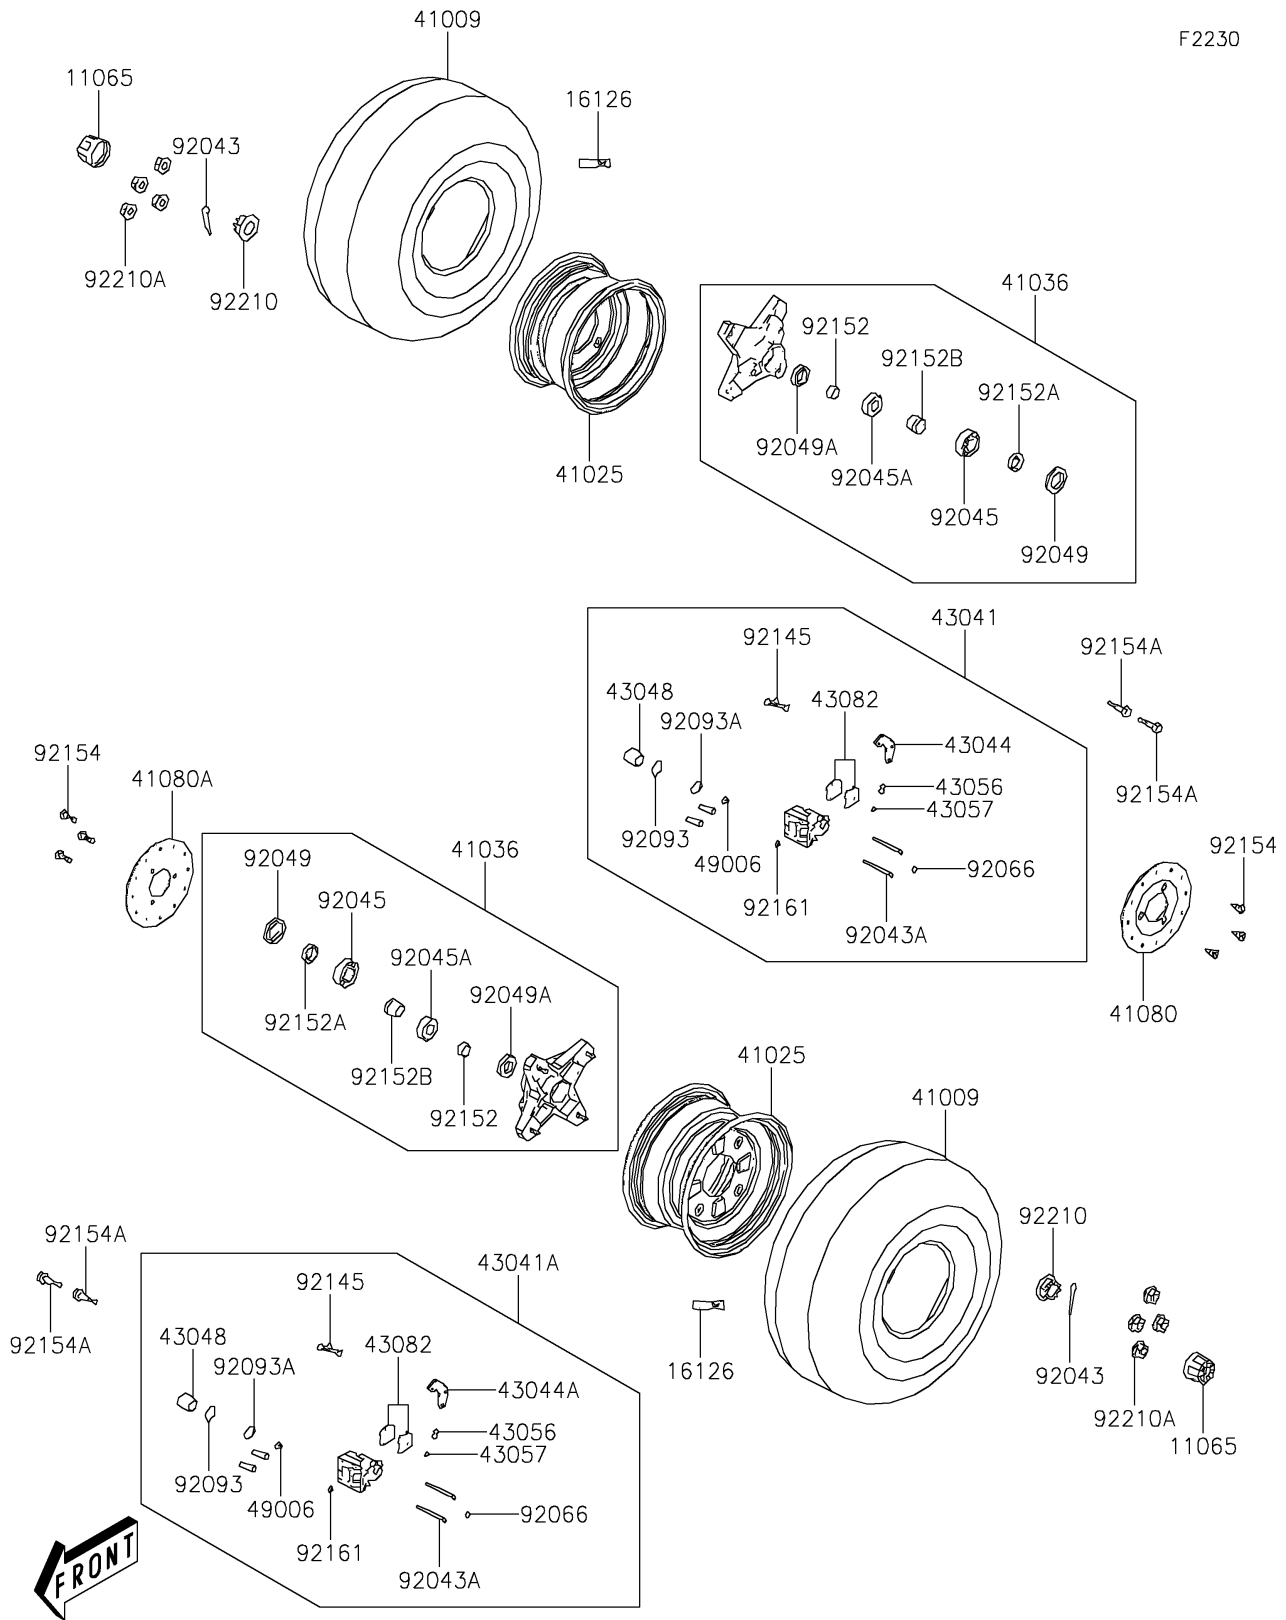

2025 BRUTE FORCE® 300 PARTS DIAGRAM

Front Hub

F2230

2025 BRUTE FORCE® 300 PARTS LIST

Front Hub

ITEM NAME	PART NUMBER	QUANTITY
CAP,WHEEL (Ref # 11065)	11065-Y015	2
VALVE,RIM (Ref # 16126)	16126-Y001	2
TIRE,FR (Ref # 41009)	41009-Y004	2
RIM,FR,BLACK (Ref # 41025)	41025-Y004-935	2
HUB-ASSY,FR (Ref # 41036)	41036-Y004	2
DISC,FR,RH (Ref # 41080)	41080-Y002	1
DISC,FR,LH (Ref # 41080A)	41080-Y003	1
CALIPER-ASSY,FR,RH (Ref # 43041)	43041-Y002	1
CALIPER-ASSY,FR,LH (Ref # 43041A)	43041-Y003	1
HOLDER-COMP-CALIPER,FR (Ref # 43044)	43044-Y001	1
HOLDER-COMP-CALIPER,FR,LH (Ref # 43044A)	43044-Y005	1
PISTON-CALIPER (Ref # 43048)	43048-Y002	2
BREATHER-BRAKE (Ref # 43056)	43056-Y001	2
CAP-BREATHER (Ref # 43057)	43057-Y001	2
PAD-ASSY-BRAKE (Ref # 43082)	43082-Y003	2
BOOT,CALIPER (Ref # 49006)	49006-Y005	2
PIN,3X25 (Ref # 92043)	92043-Y011	2
PIN,HANGER (Ref # 92043A)	92043-Y019	4
BEARING-BALL,6004 (Ref # 92045)	92045-Y024	2
BEARING-BALL,6202 (Ref # 92045A)	92045-Y025	2
SEAL-OIL,28X42X7 (Ref # 92049)	92049-Y016	2
SEAL-OIL,20X35X7 (Ref # 92049A)	92049-Y017	2
PLUG (Ref # 92066)	92066-Y001	2
SEAL,DUST (Ref # 92093)	92093-Y005	2
SEAL,PISTON (Ref # 92093A)	92093-Y006	2
SPRING,PAD (Ref # 92145)	92145-Y035	2
COLLAR (Ref # 92152)	92152-Y020	2
COLLAR (Ref # 92152A)	92152-Y021	2
COLLAR (Ref # 92152B)	92152-Y022	2

2025 BRUTE FORCE® 300 PARTS LIST

Front Hub

ITEM NAME	PART NUMBER	QUANTITY
BOLT,8X24 (Ref # 92154)	92154-Y025	6
BOLT,FLANGE,8X20 (Ref # 92154A)	92154-Y053	4
DAMPER (Ref # 92161)	92161-Y012	2
NUT,14MM (Ref # 92210)	92210-Y025	2
NUT,10MM (Ref # 92210A)	92210-Y044	8