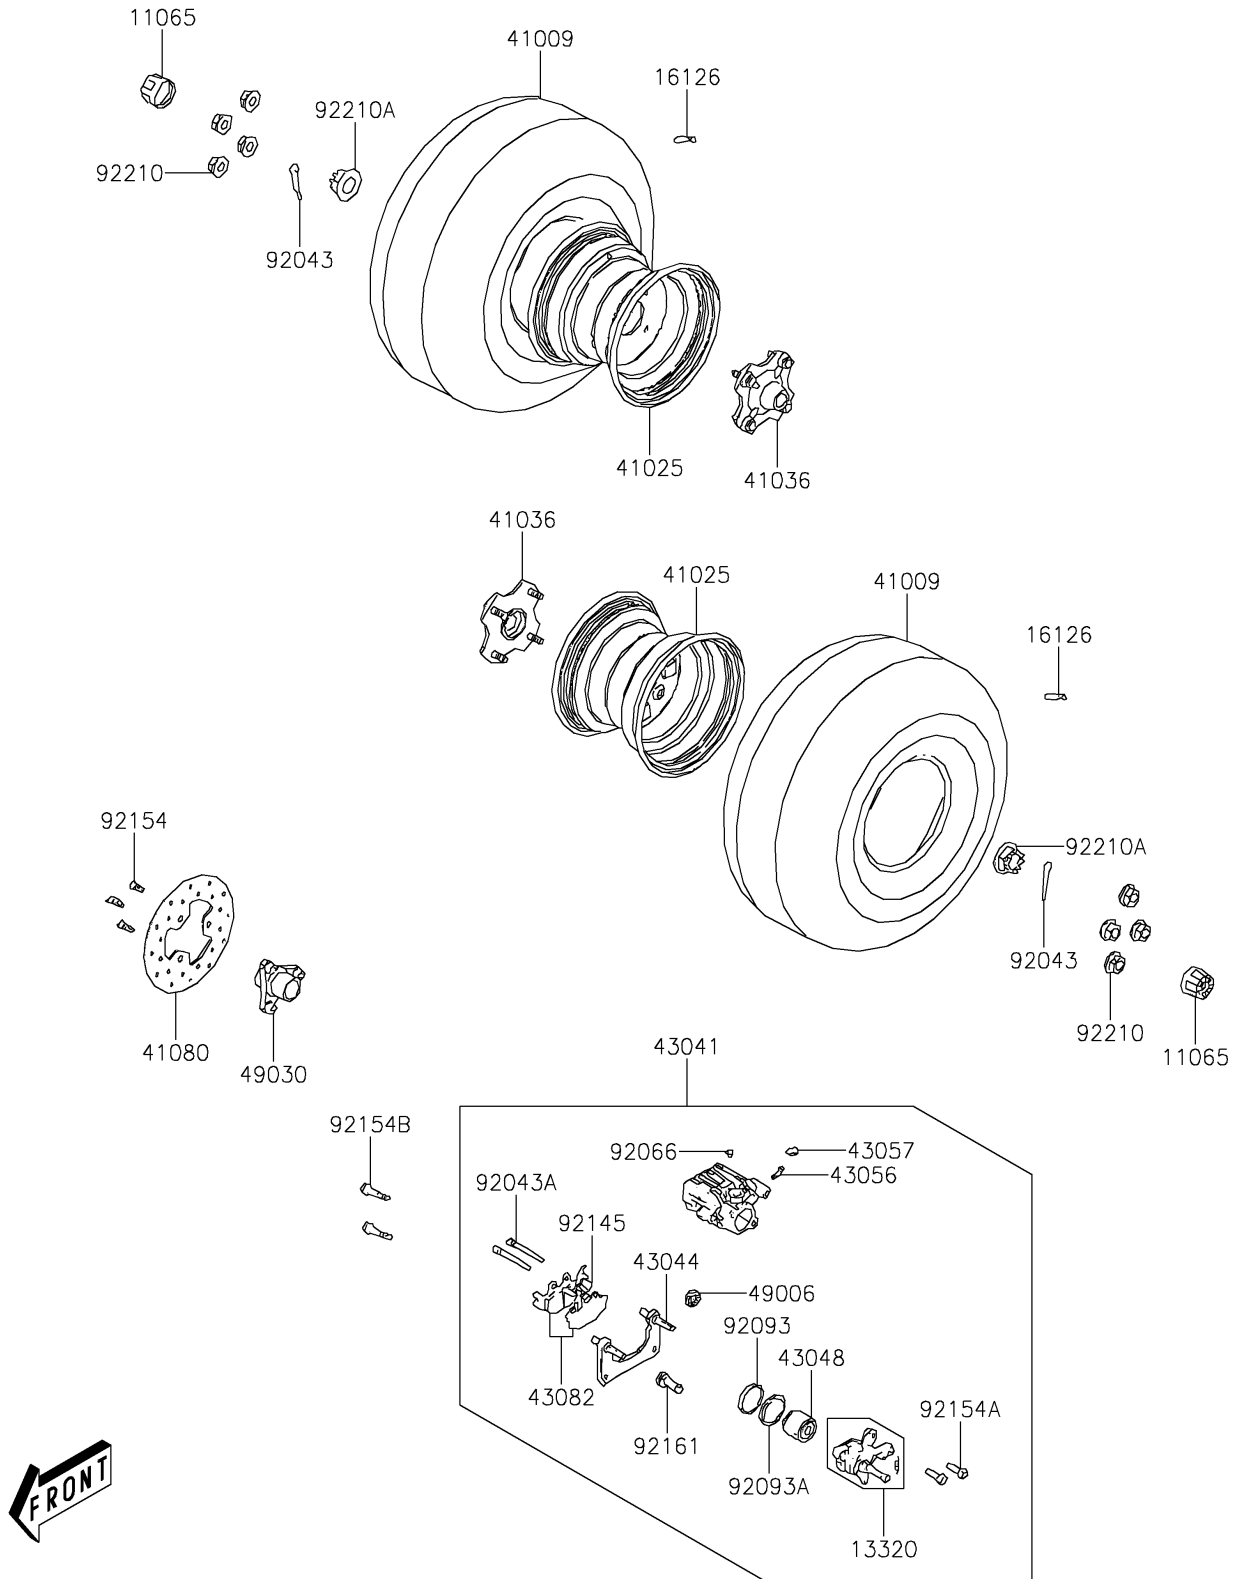

2023 BRUTE FORCE® 300 PARTS DIAGRAM

Rear Hub

F2240

2023 BRUTE FORCE® 300 PARTS LIST

Rear Hub

ITEM NAME	PART NUMBER	QUANTITY
CAP,WHEEL (Ref # 11065)	11065-Y015	2
LEVER-ASSY,ADJUSTABLE (Ref # 13320)	13320-Y002	1
VALVE,RIM (Ref # 16126)	16126-Y001	2
TIRE,RR (Ref # 41009)	41009-Y005	2
RIM,RR,BLACK (Ref # 41025)	41025-Y005-935	2
HUB-ASSY,RR (Ref # 41036)	41036-Y005	2
DISC (Ref # 41080)	41080-Y003	1
CALIPER-ASSY,RR (Ref # 43041)	43041-Y013	1
HOLDER-COMP-CALIPER,RR (Ref # 43044)	43044-Y002	1
PISTON-CALIPER (Ref # 43048)	43048-0027	1
BREATHER-BRAKE (Ref # 43056)	43056-0006	1
CAP-BREATHER (Ref # 43057)	43057-Y002	1
PAD-ASSY-BRAKE (Ref # 43082)	43082-Y004	1
BOOT,CALIPER (Ref # 49006)	49006-Y005	1
HUB,BRAKE DISK (Ref # 49030)	49030-Y002	1
PIN,3X25 (Ref # 92043)	92043-Y011	2
PIN,HANGER (Ref # 92043A)	92043-Y023	2
PLUG (Ref # 92066)	92066-Y012	1
SEAL (Ref # 92093)	92093-0613	1
SEAL,PISTON (Ref # 92093A)	92093-Y006	1
SPRING,PAD (Ref # 92145)	92145-Y035	1
BOLT,8X24 (Ref # 92154)	92154-Y025	3
BOLT,FLANGE (Ref # 92154A)	92154-Y028	2
BOLT,FLANGE,8X20 (Ref # 92154B)	92154-Y226	2
DAMPER (Ref # 92161)	92161-Y012	1
NUT,10MM (Ref # 92210)	92210-Y044	8
NUT,CASTEL,18MM (Ref # 92210A)	92210-Y046	2