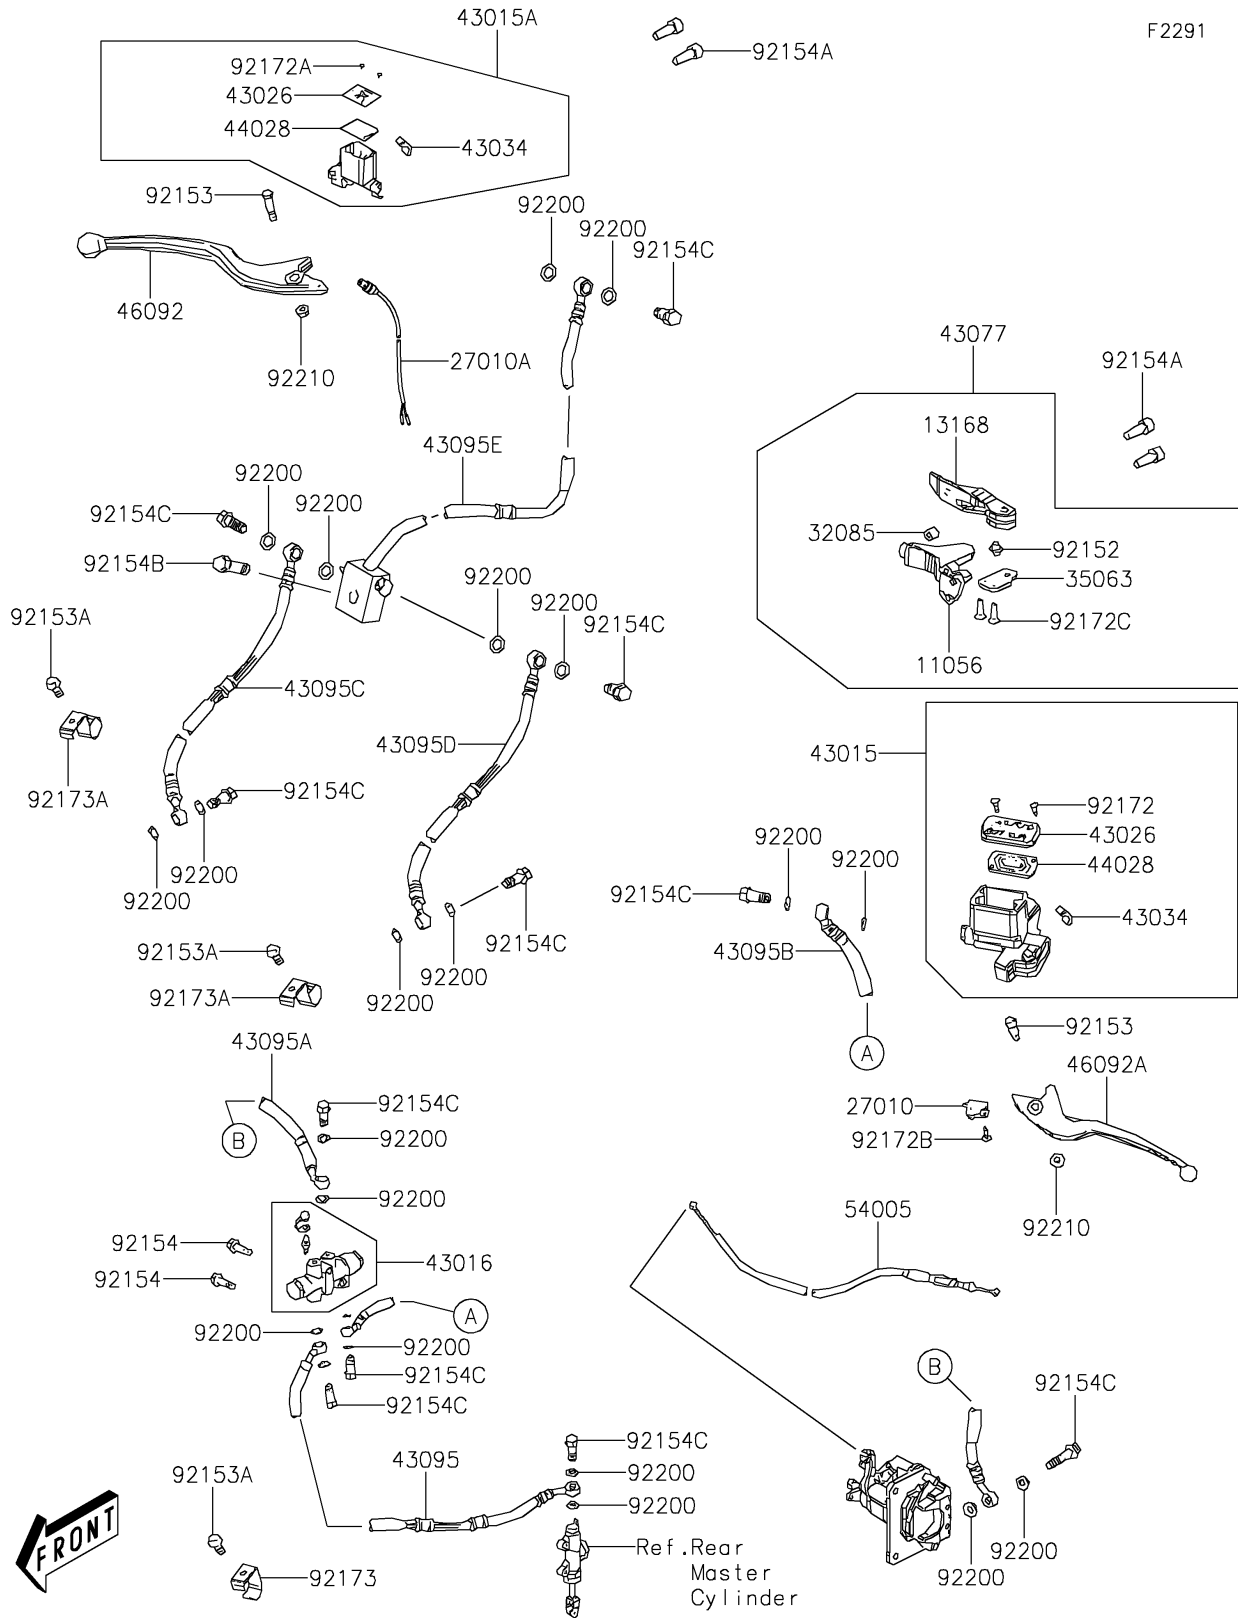

# 2025 BRUTE FORCE® 300 PARTS DIAGRAM

## Front Master Cylinder

F2291

### Front Master Cylinder

ITEM NAME	PART NUMBER	QUANTITY
BRACKET,BRAKE LEVER (Ref # 11056)	11056-Y008	1
LEVER,BRAKE (Ref # 13168)	13168-Y002	1
SWITCH,STOP (Ref # 27010)	27010-Y004	1
SWITCH,FR,STOP (Ref # 27010A)	27010-Y005	1
STOPPER,BRAKE LEVER (Ref # 32085)	32085-Y004	1
STAY,BRAKE LEVER (Ref # 35063)	35063-Y017	1
CYLINDER-ASSY-MASTER,RR (Ref # 43015)	43015-Y002	1
CYLINDER-ASSY-MASTER,FR (Ref # 43015A)	43015-Y003	1
CYLINDER-MASTER (Ref # 43016)	43016-Y001	1
CAP-BRAKE (Ref # 43026)	43026-Y002	2
HOLDER-BRAKE,MASTER CYLINDER (Ref # 43034)	43034-Y001	2
LEVER-ASSY-BRAKE (Ref # 43077)	43077-Y001	1
HOSE-BRAKE,RR (Ref # 43095)	43095-Y002	1
HOSE-BRAKE (Ref # 43095A)	43095-Y003	1
HOSE-BRAKE,FR (Ref # 43095B)	43095-Y004	1
HOSE-BRAKE,FR,LWR,RH (Ref # 43095C)	43095-Y005	1
HOSE-BRAKE,FR,LWR,LH (Ref # 43095D)	43095-Y006	1
HOSE-BRAKE,FR,UPP (Ref # 43095E)	43095-Y007	1
DIAPHRAGM (Ref # 44028)	44028-Y001	2
LEVER-GRIP,RH (Ref # 46092)	46092-Y004	1
LEVER-GRIP,LH,E.D.BLACK (Ref # 46092A)	46092-Y005-943	1
CABLE-BRAKE (Ref # 54005)	54005-Y002	1
COLLAR (Ref # 92152)	92152-Y026	1
BOLT (Ref # 92153)	92153-Y008	2
BOLT,FLANGE,6X12 (Ref # 92153A)	92153-Y023	3
BOLT,FLANGE,6X35 (Ref # 92154)	92154-Y020	2
BOLT,SOCKET,6X20 (Ref # 92154A)	92154-Y022	4
BOLT,FLANGE,8X28 (Ref # 92154B)	92154-Y106	1
BOLT,10X22 (Ref # 92154C)	92154-Y114	11

### Front Master Cylinder

ITEM NAME	PART NUMBER	QUANTITY
SCREW,4X12 (Ref # 92172)	92172-Y011	2
SCREW,4X12 (Ref # 92172A)	92172-Y040	2
SCREW,4X12 (Ref # 92172B)	92172-Y046	1
SCREW,6X12 (Ref # 92172C)	92172-Y048	2
CLAMP,HOSE (Ref # 92173)	92173-Y009	1
CLAMP,HOSE (Ref # 92173A)	92173-Y010	2
WASHER (Ref # 92200)	92200-Y015	22
NUT,6MM (Ref # 92210)	92210-Y026	2