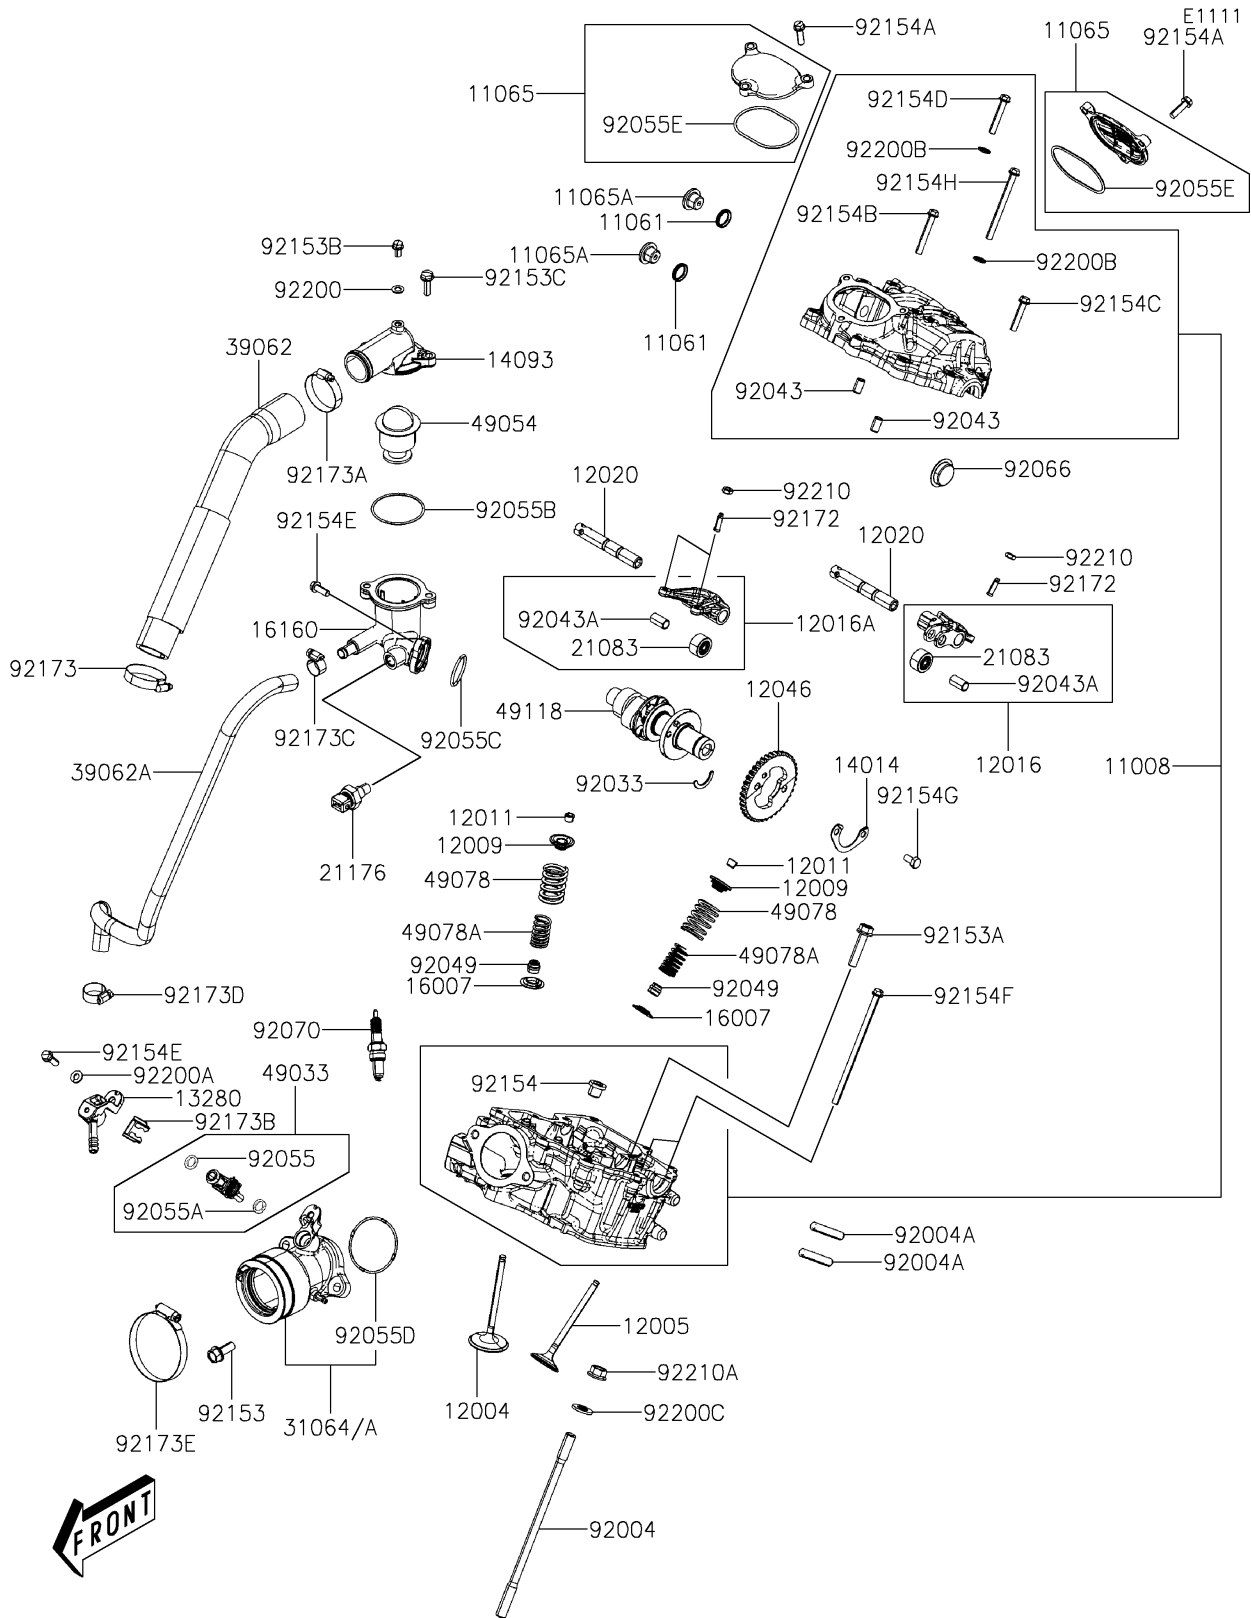

## Cylinder Head

### Cylinder Head

ITEM NAME	PART NUMBER	QUANTITY
STUD,8X38 (Ref # 92004A)	92004-Y018	2
RING-SNAP (Ref # 92033)	92033-Y030	1
PIN,8X14 (Ref # 92043)	92043-Y012	2
PIN,ROCKER ARM (Ref # 92043A)	92043-Y038	2
SEAL-OIL (Ref # 92049)	92049-Y042	4
RING-O,BLACK (Ref # 92055)	92055-Y053	1
RING-O,GREEN (Ref # 92055A)	92055-Y054	1
RING-O,48.3X2 (Ref # 92055B)	92055-Y059	1
RING-O,28.8X2.4 (Ref # 92055C)	92055-Y060	1
RING-O (Ref # 92055D)	92055-Y062	1
RING-O (Ref # 92055E)	92055-Y063	2
PLUG (Ref # 92066)	92066-Y018	1
PLUG-SPARK,CR7E (Ref # 92070)	92070-Y004	1
BOLT,FLANGE,8X20 (Ref # 92153)	92153-Y033	2
BOLT,FLANGE,8X35 (Ref # 92153A)	92153-Y034	1
BOLT,FLANGE,6X10 (Ref # 92153B)	92153-Y045	1
BOLT,FLANGE,6X20 (Ref # 92153C)	92153-Y049	2
BOLT,SEALING,12MM (Ref # 92154)	92154-Y009	1
BOLT,6X20 (Ref # 92154A)	92154-Y057	6
BOLT,FLANGE,6X35 (Ref # 92154B)	92154-Y069	2
BOLT,FLANGE,6X30 (Ref # 92154C)	92154-Y107	6
BOLT,FLANGE,6X32 (Ref # 92154D)	92154-Y128	2
BOLT,FLANGE,6X16 (Ref # 92154E)	92154-Y134	3
BOLT,FLANGE,6X120 (Ref # 92154F)	92154-Y159	2
BOLT,HEX,6X12 (Ref # 92154G)	92154-Y189	2
BOLT,FLANGE,6X70 (Ref # 92154H)	92154-Y229	4
SCREW (Ref # 92172)	92172-Y081	4
CLAMP,28.6MM (Ref # 92173)	92173-1205	1
CLAMP (Ref # 92173A)	92173-1892	1

### Cylinder Head

ITEM NAME	PART NUMBER	QUANTITY
CLAMP,INJECTOR (Ref # 92173B)	92173-Y053	1
CLAMP (Ref # 92173C)	92173-Y067	1
CLAMP (Ref # 92173D)	92173-Y068	1
CLAMP (Ref # 92173E)	92173-Y075	1
WASHER,6MM (Ref # 92200)	92200-Y024	1
WASHER,6MM (Ref # 92200A)	92200-Y042	1
WASHER (Ref # 92200B)	92200-Y084	6
WASHER,21X10X2.2 (Ref # 92200C)	92200-Y088	4
NUT (Ref # 92210)	92210-Y004	4
NUT,FLANGE,10MM (Ref # 92210A)	92210-Y058	4