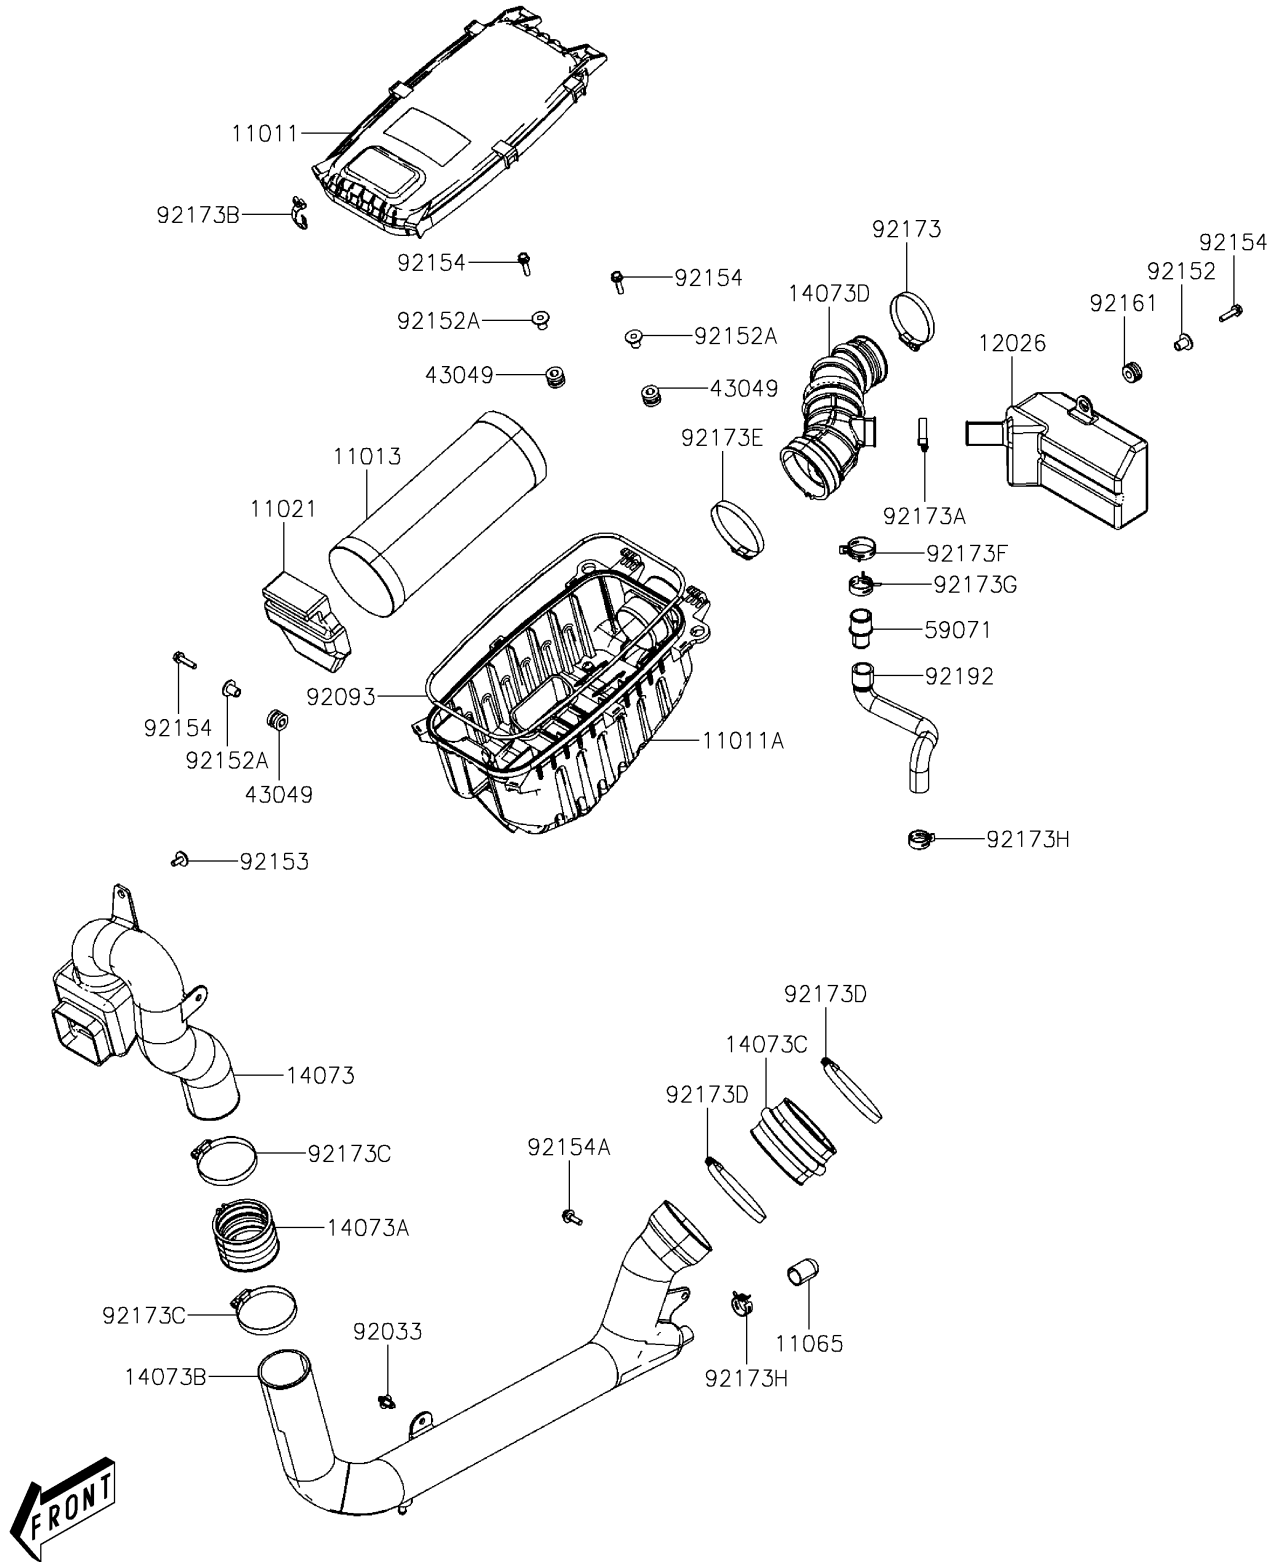

2022 MULE PRO-MX™ SE PARTS DIAGRAM

Air Cleaner

E1130

2022 MULE PRO-MX™ SE PARTS LIST

Air Cleaner

ITEM NAME	PART NUMBER	QUANTITY
CASE-AIR FILTER,UPP (Ref # 11011)	11011-Y012	1
CASE-AIR FILTER,LWR (Ref # 11011A)	11011-Y013	1
ELEMENT-AIR FILTER (Ref # 11013)	11013-Y005	1
CASE-ASSY,AIR FILTER (Ref # 11021)	11021-Y002	1
CAP,DRAIN (Ref # 11065)	11065-Y036	1
CHAMBER,NOISE SILENCE (Ref # 12026)	12026-Y002	1
DUCT,INTAKE (Ref # 14073)	14073-Y018	1
DUCT,JOINT (Ref # 14073A)	14073-Y019	1
DUCT,INTAKE (Ref # 14073B)	14073-Y020	1
DUCT,JOINT (Ref # 14073C)	14073-Y021	1
DUCT,CHAMBER (Ref # 14073D)	14073-Y022	1
PACKING (Ref # 43049)	43049-Y006	3
JOINT (Ref # 59071)	59071-Y009	1
RING-SNAP (Ref # 92033)	92033-Y033	1
SEAL,AIR FILTER (Ref # 92093)	92093-Y031	1
COLLAR (Ref # 92152)	92152-Y013	1
COLLAR (Ref # 92152A)	92152-Y056	3
BOLT,6X16 (Ref # 92153)	92153-Y018	1
BOLT,FLANGE,6X25 (Ref # 92154)	92154-Y130	4
BOLT,FLANGE,6MM (Ref # 92154A)	92154-Y180	1
DAMPER (Ref # 92161)	92161-Y046	1
CLAMP (Ref # 92173)	92173-Y030	1
CLAMP (Ref # 92173A)	92173-Y031	1
CLAMP (Ref # 92173B)	92173-Y063	6
CLAMP (Ref # 92173C)	92173-Y065	2
CLAMP (Ref # 92173D)	92173-Y066	2
CLAMP (Ref # 92173E)	92173-Y074	1
CLAMP (Ref # 92173F)	92173-Y079	1
CLAMP (Ref # 92173G)	92173-Y080	1

2022 MULE PRO-MX™ SE PARTS LIST

Air Cleaner

ITEM NAME	PART NUMBER	QUANTITY
CLAMP (Ref # 92173H)	92173-Y082	2
TUBE,BREATHING (Ref # 92192)	92192-Y068	1